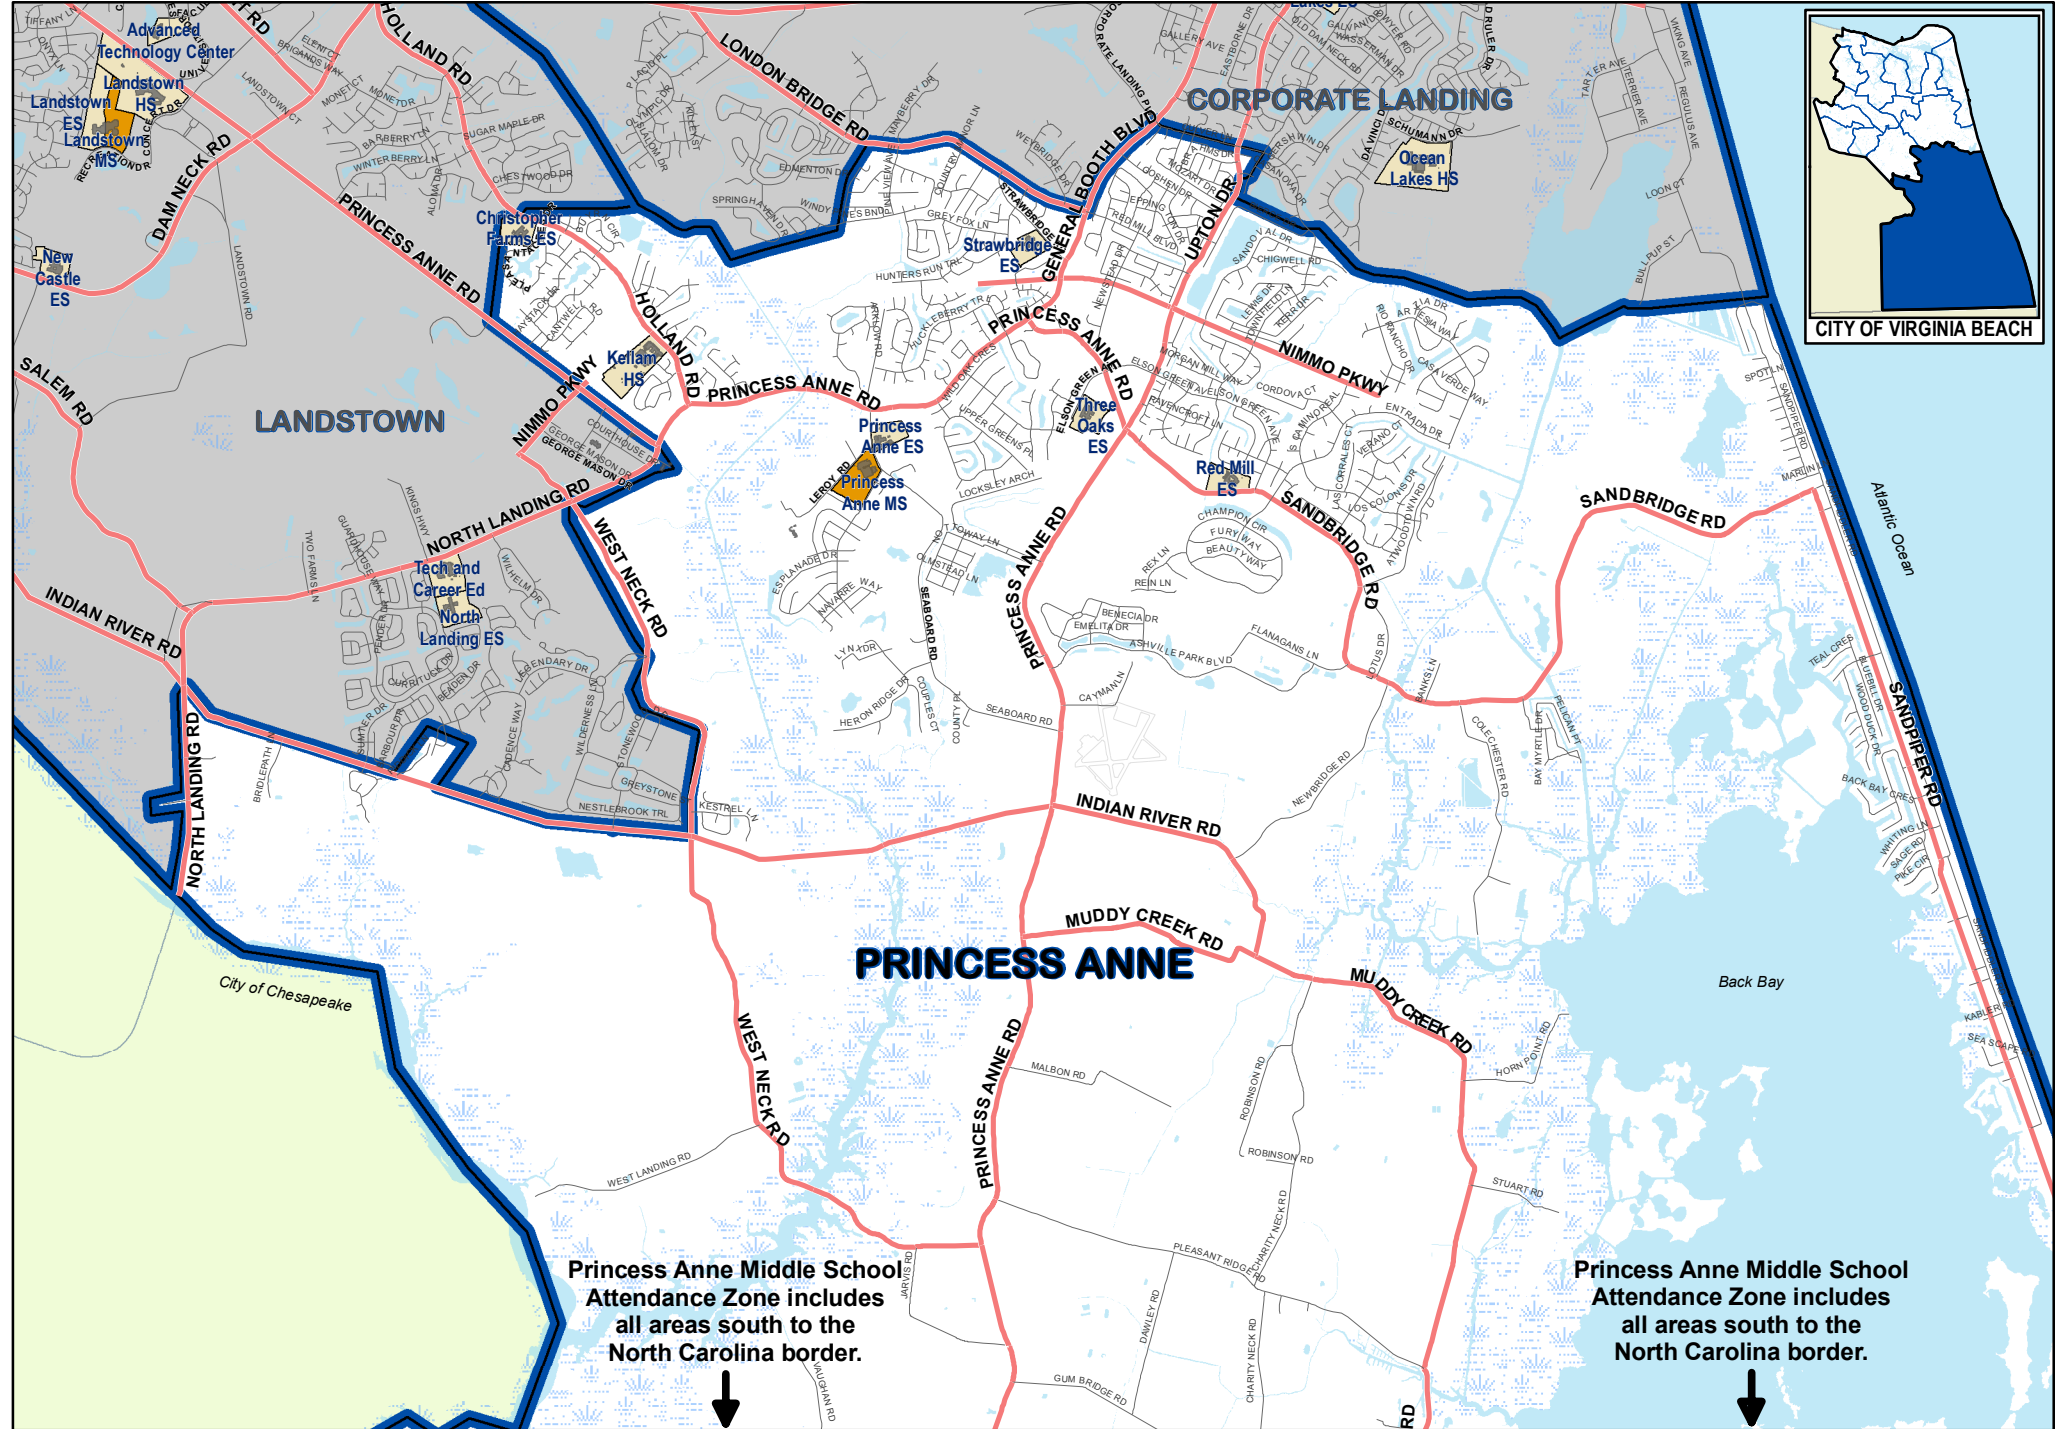

# 2009 - 2010 ATTENDANCE ZONE MAPS PRINCESS ANNE MIDDLE SCHOOL

Prepared by the Department of Administrative Support Services, Facilities Planning and Construction, Office of Demographics and Planning, July 2009

CITY OF VIRGINIA BEACH

**Princess Anne Middle School Attendance Zone includes all areas south to the North Carolina border.**

**Princess Anne Middle School Attendance Zone includes all areas south to the North Carolina border.**