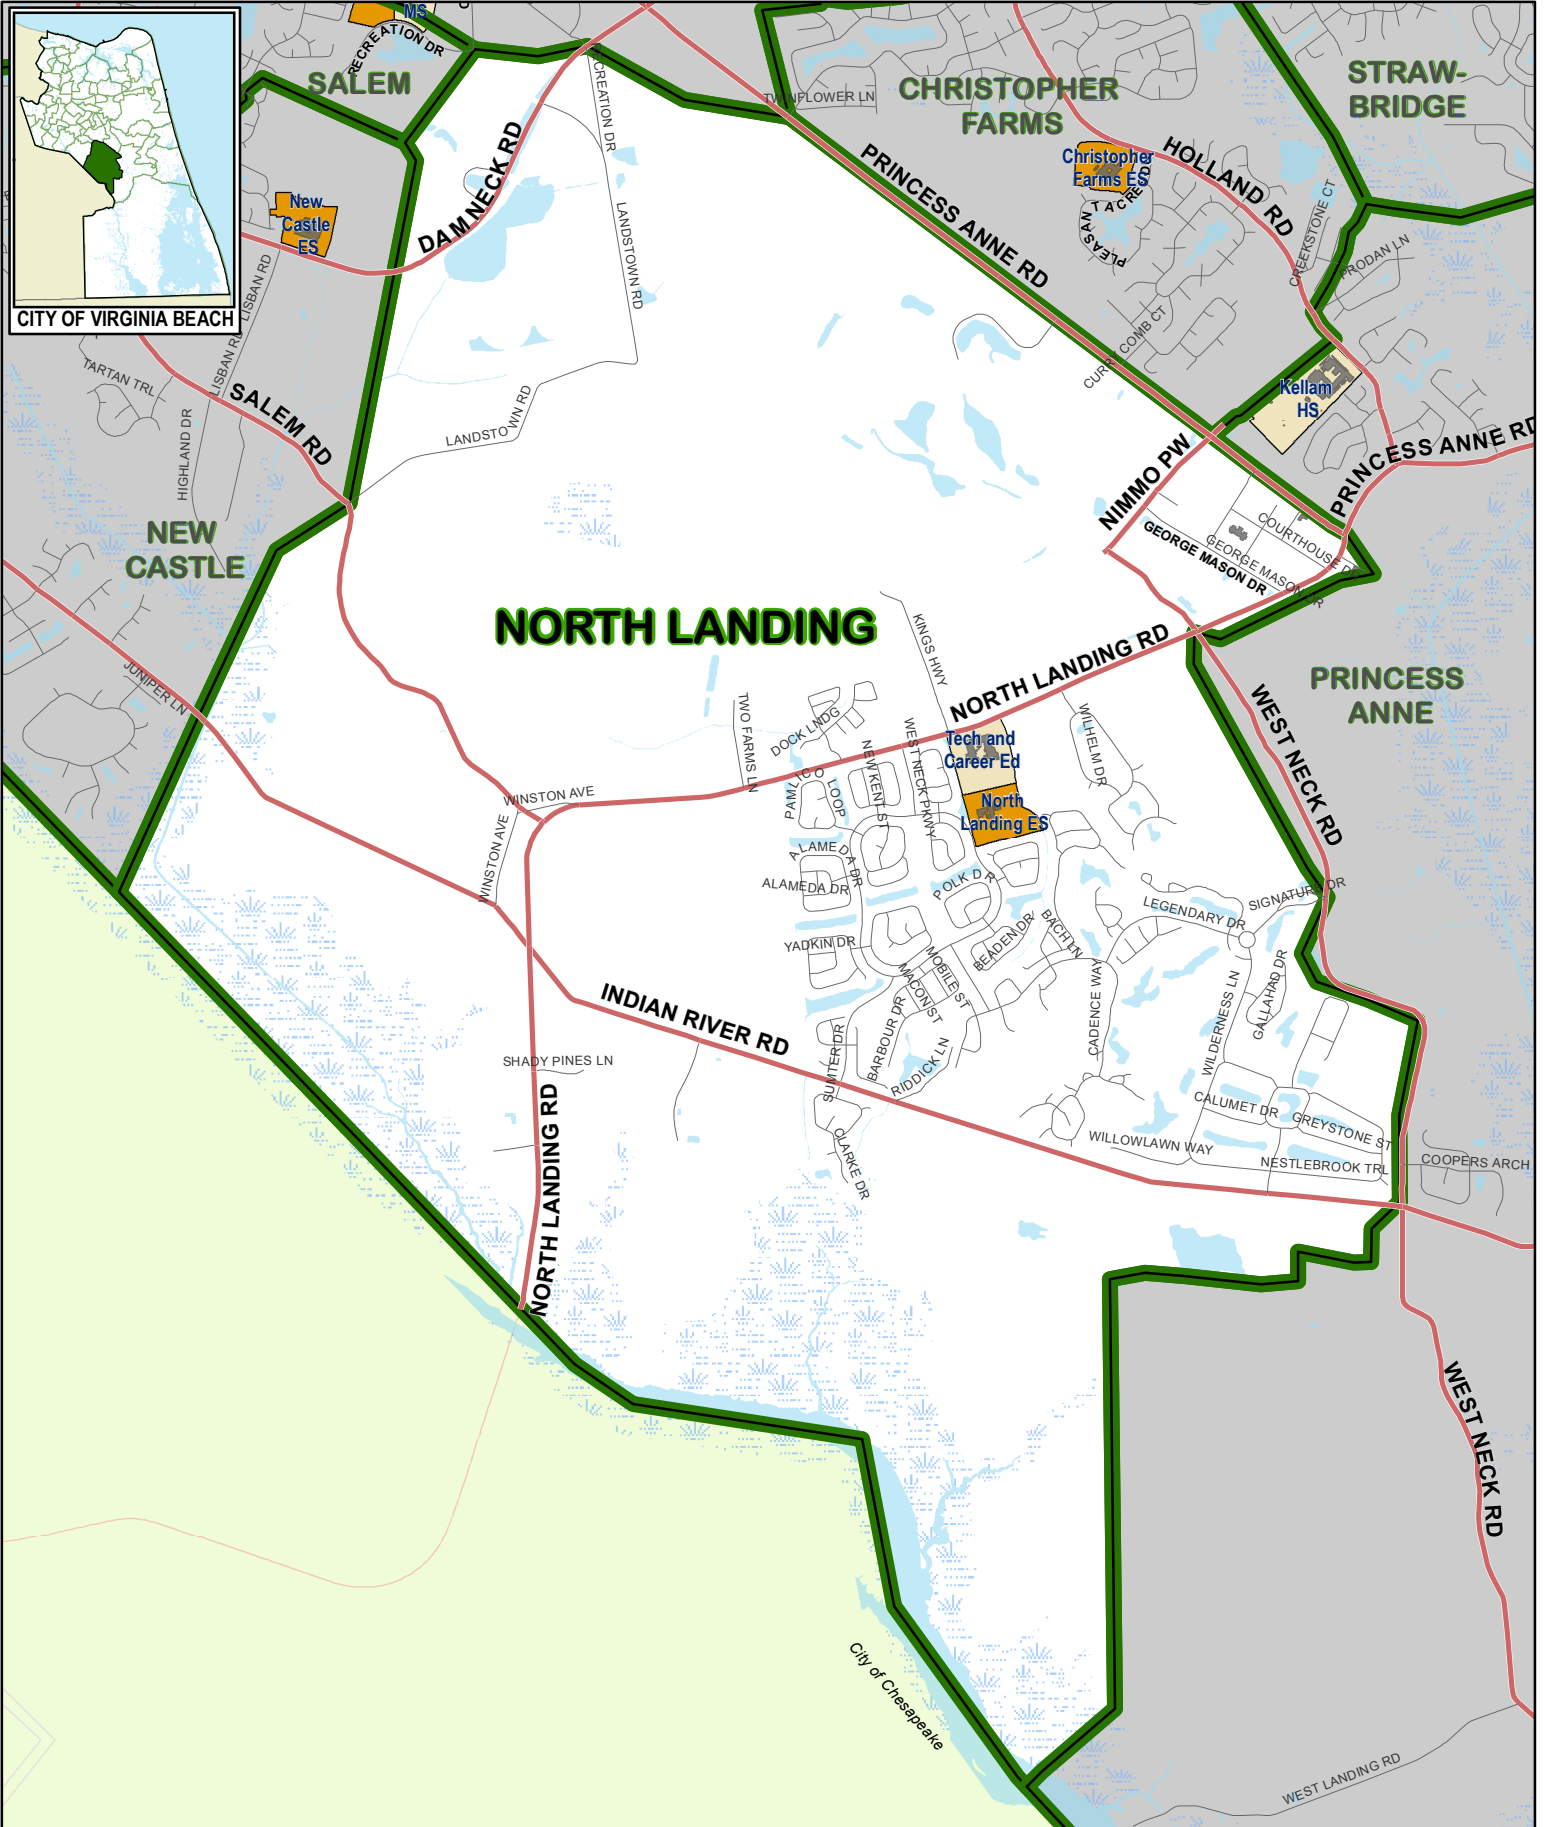

Prepared by the Department of Administrative Support Services, Facilities Planning and Construction, Office of Demographics and Planning, July 2009

CITY OF VIRGINIA BEACH

**NORTH LANDING**

Tech and Career Ed  
North Landing ES

City of Chesapeake