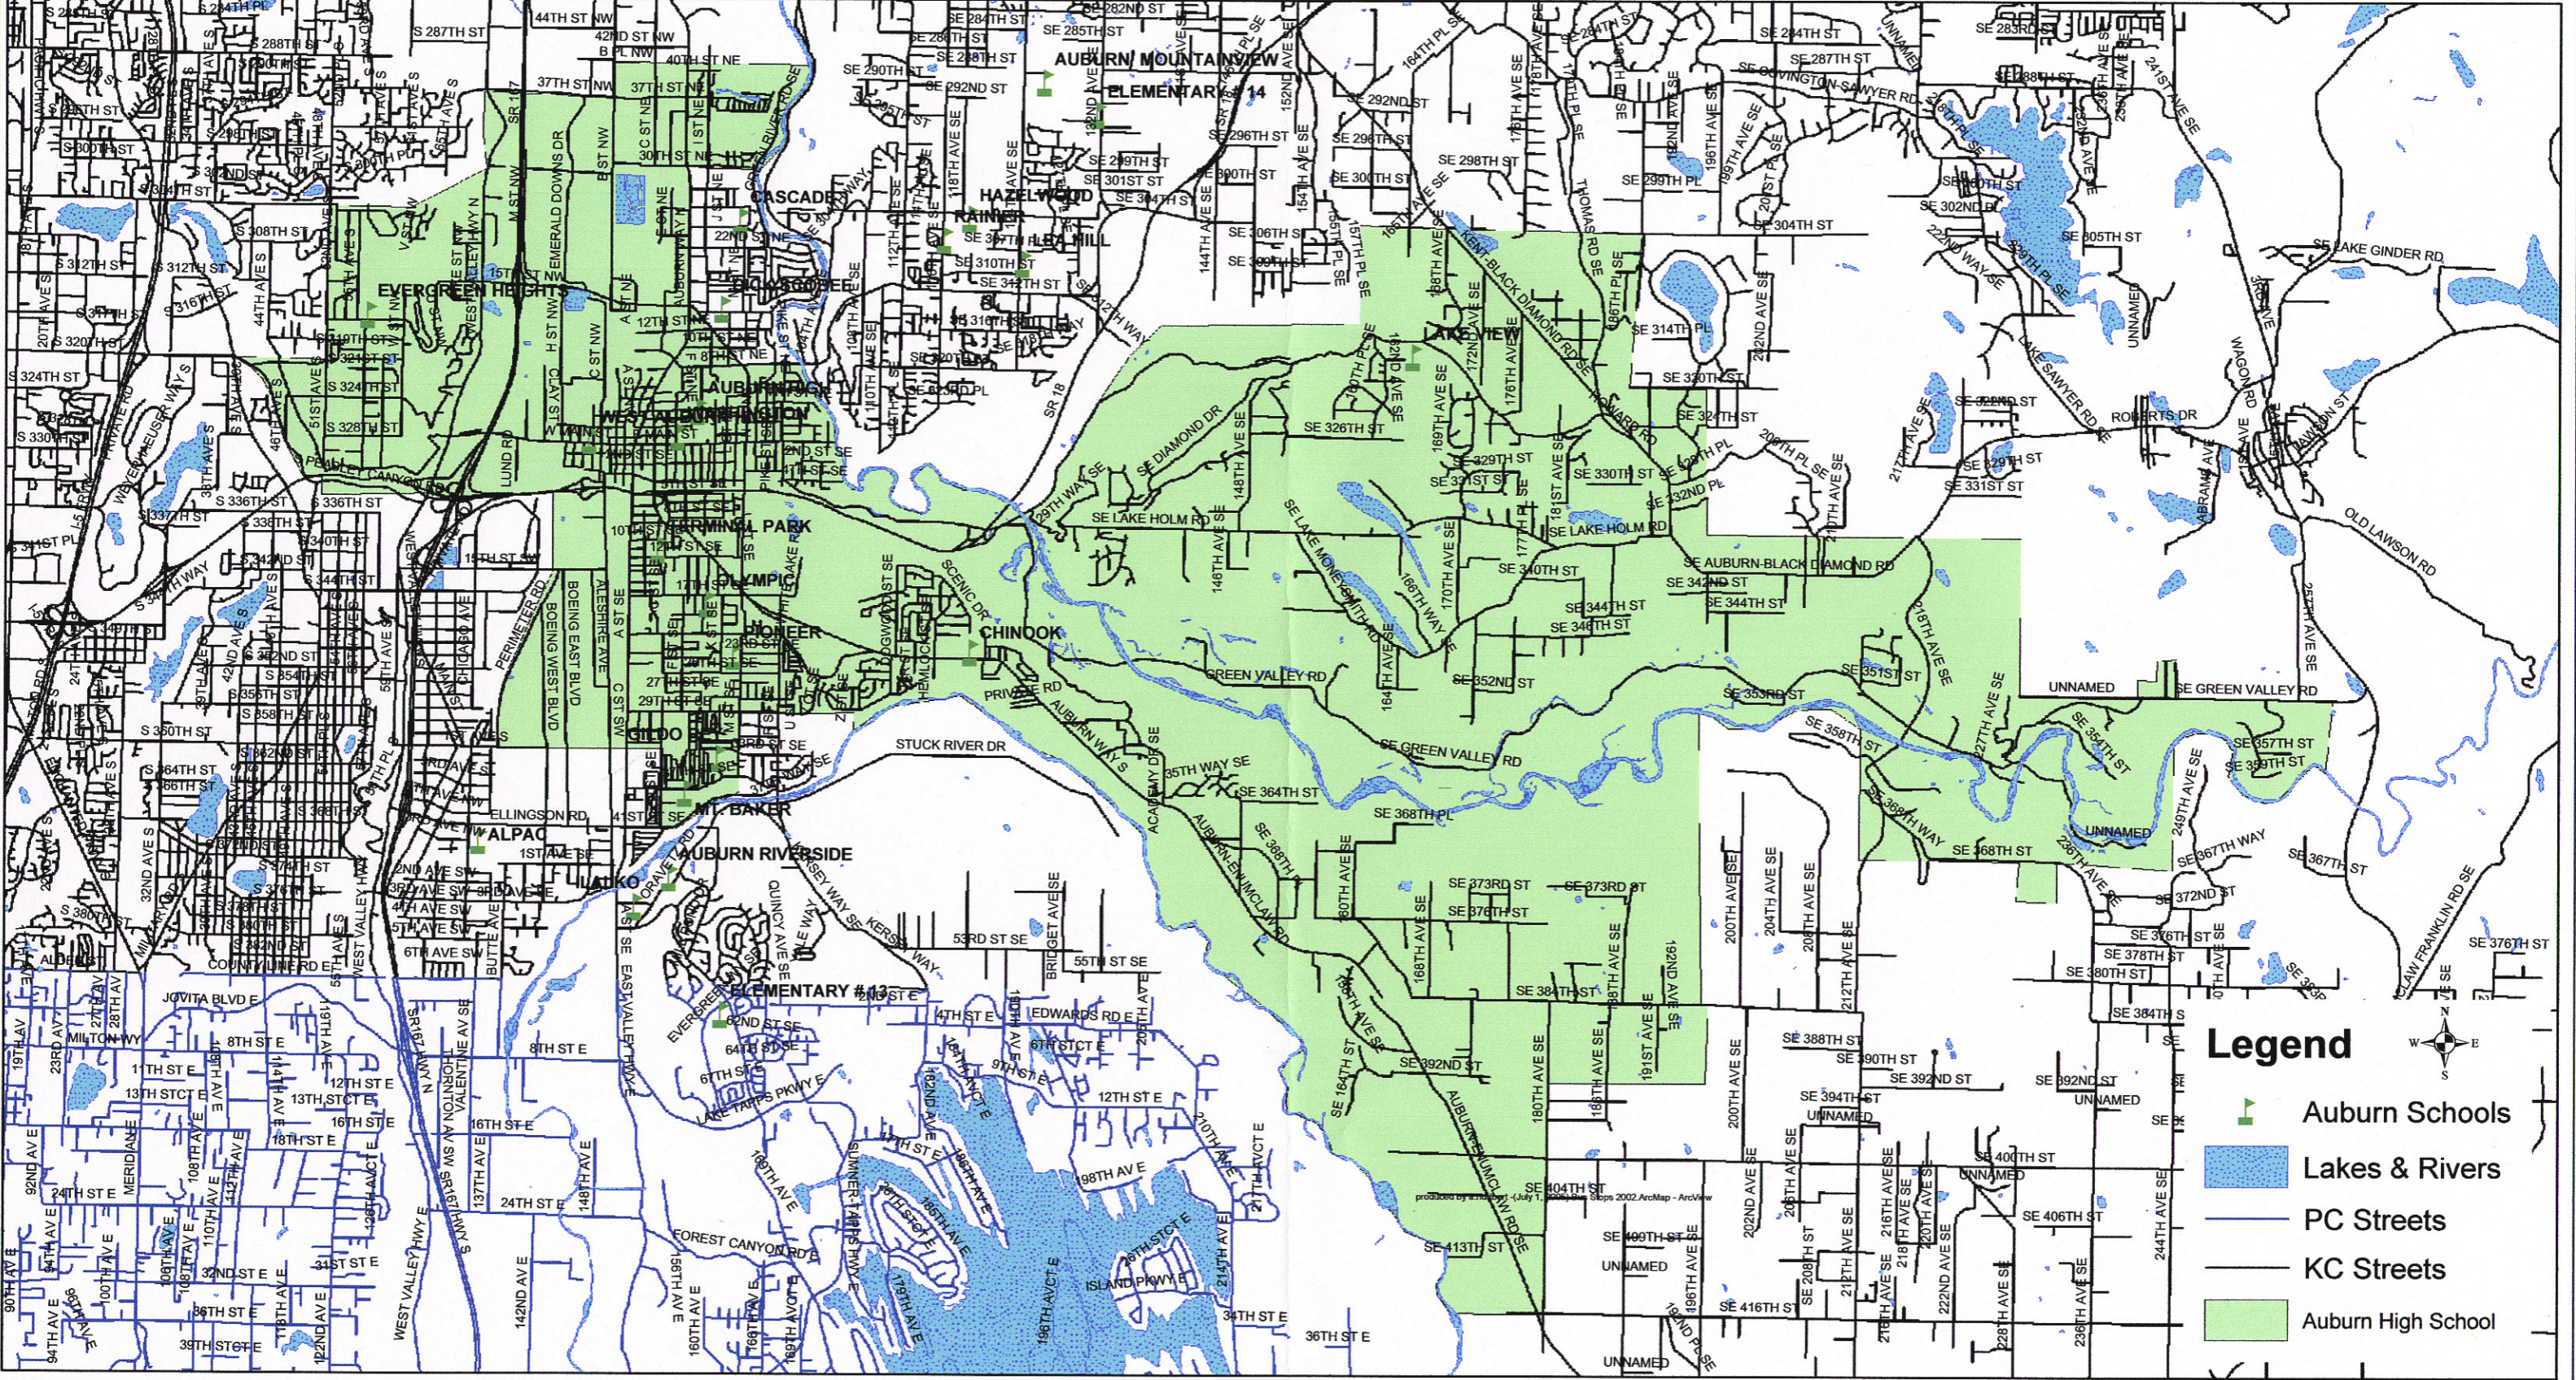

Auburn Senior High School Attendance Area

Legend

-  Auburn Schools
-  Lakes & Rivers
-  PC Streets
-  KC Streets
-  Auburn High School

produced by ArcGIS (July 1, 2002) using Esri's 2002 ArcMap - ArcView