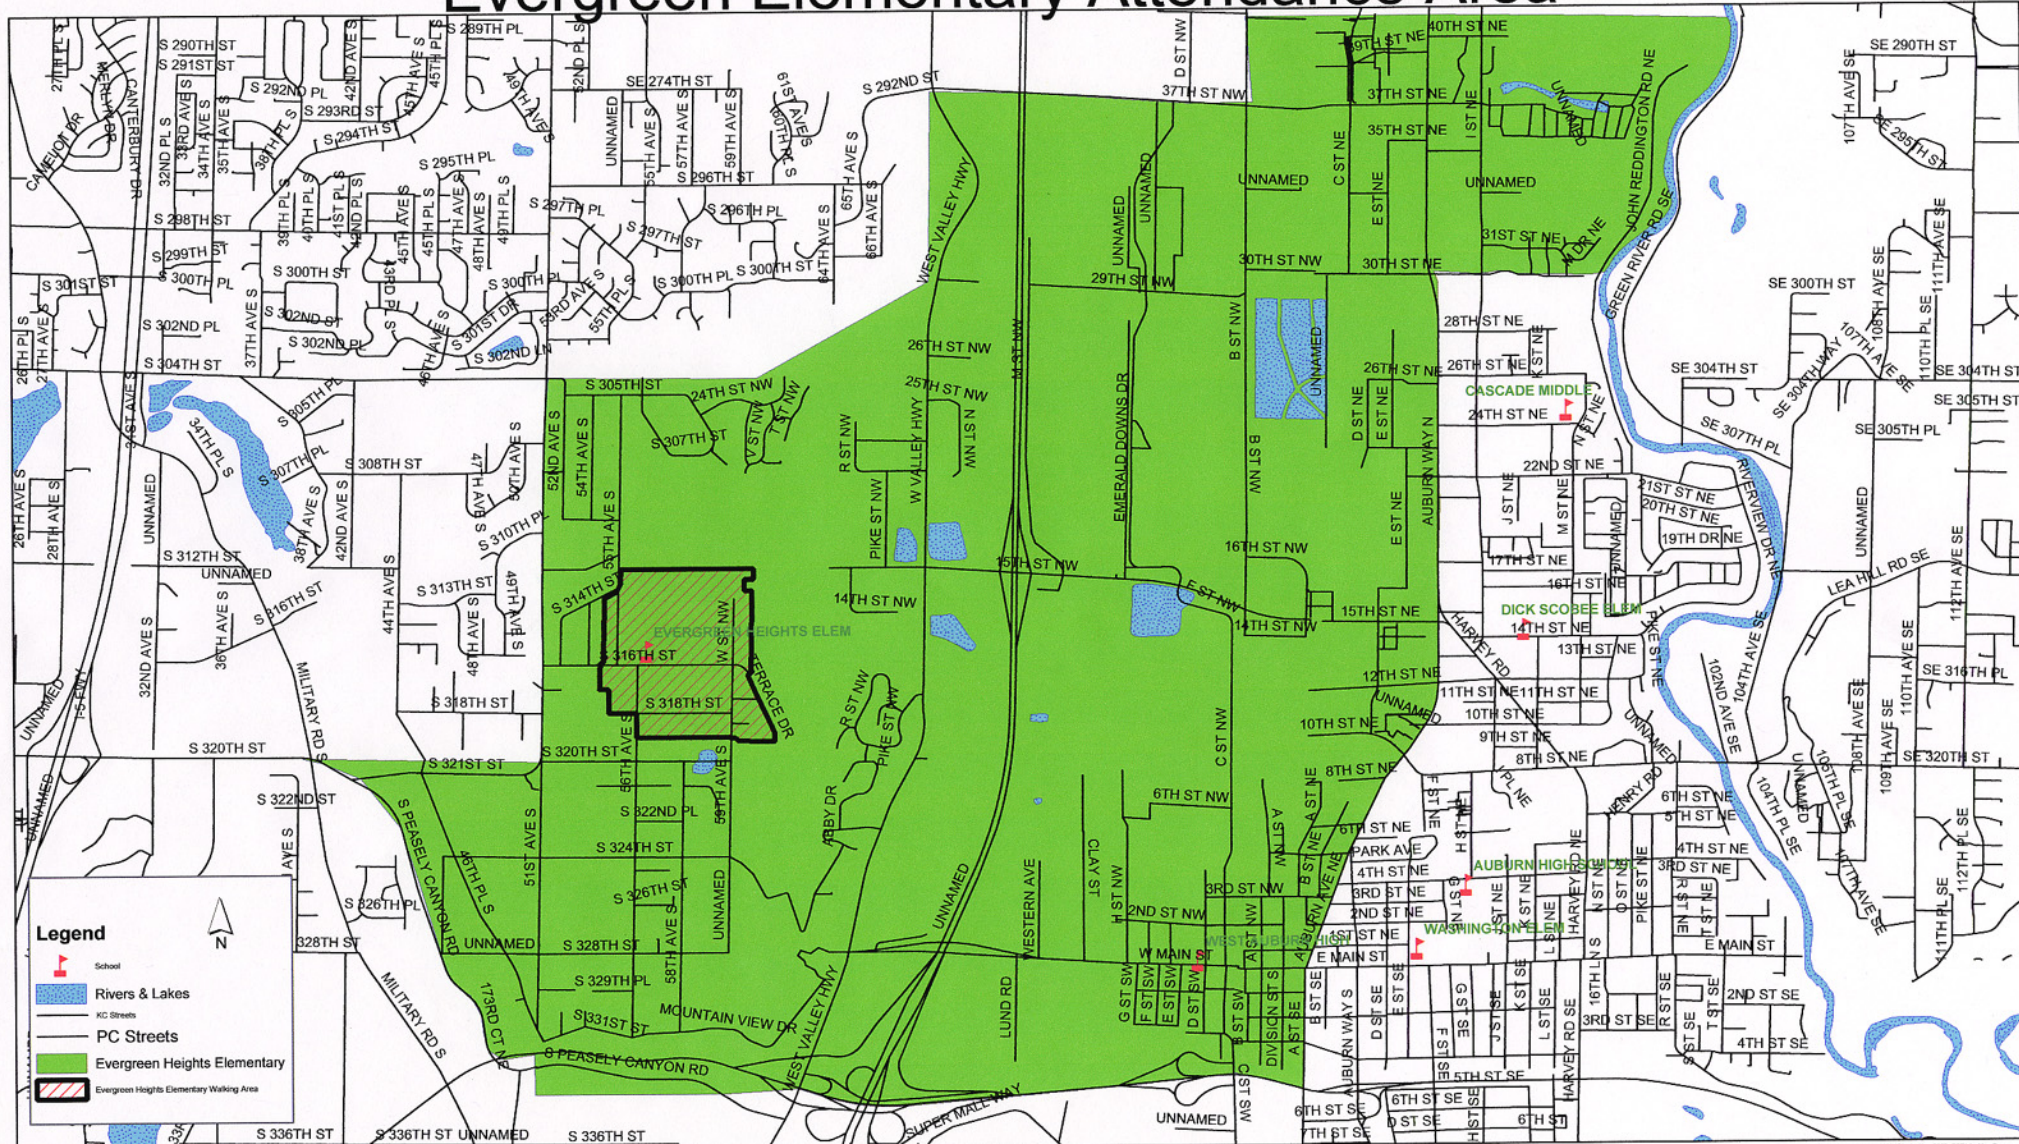

Evergreen Elementary Attendance Area

- Legend**
-  School
 -  Rivers & Lakes
 -  KC Streets
 -  PC Streets
 -  Evergreen Heights Elementary
 -  Evergreen Heights Elementary Walking Area