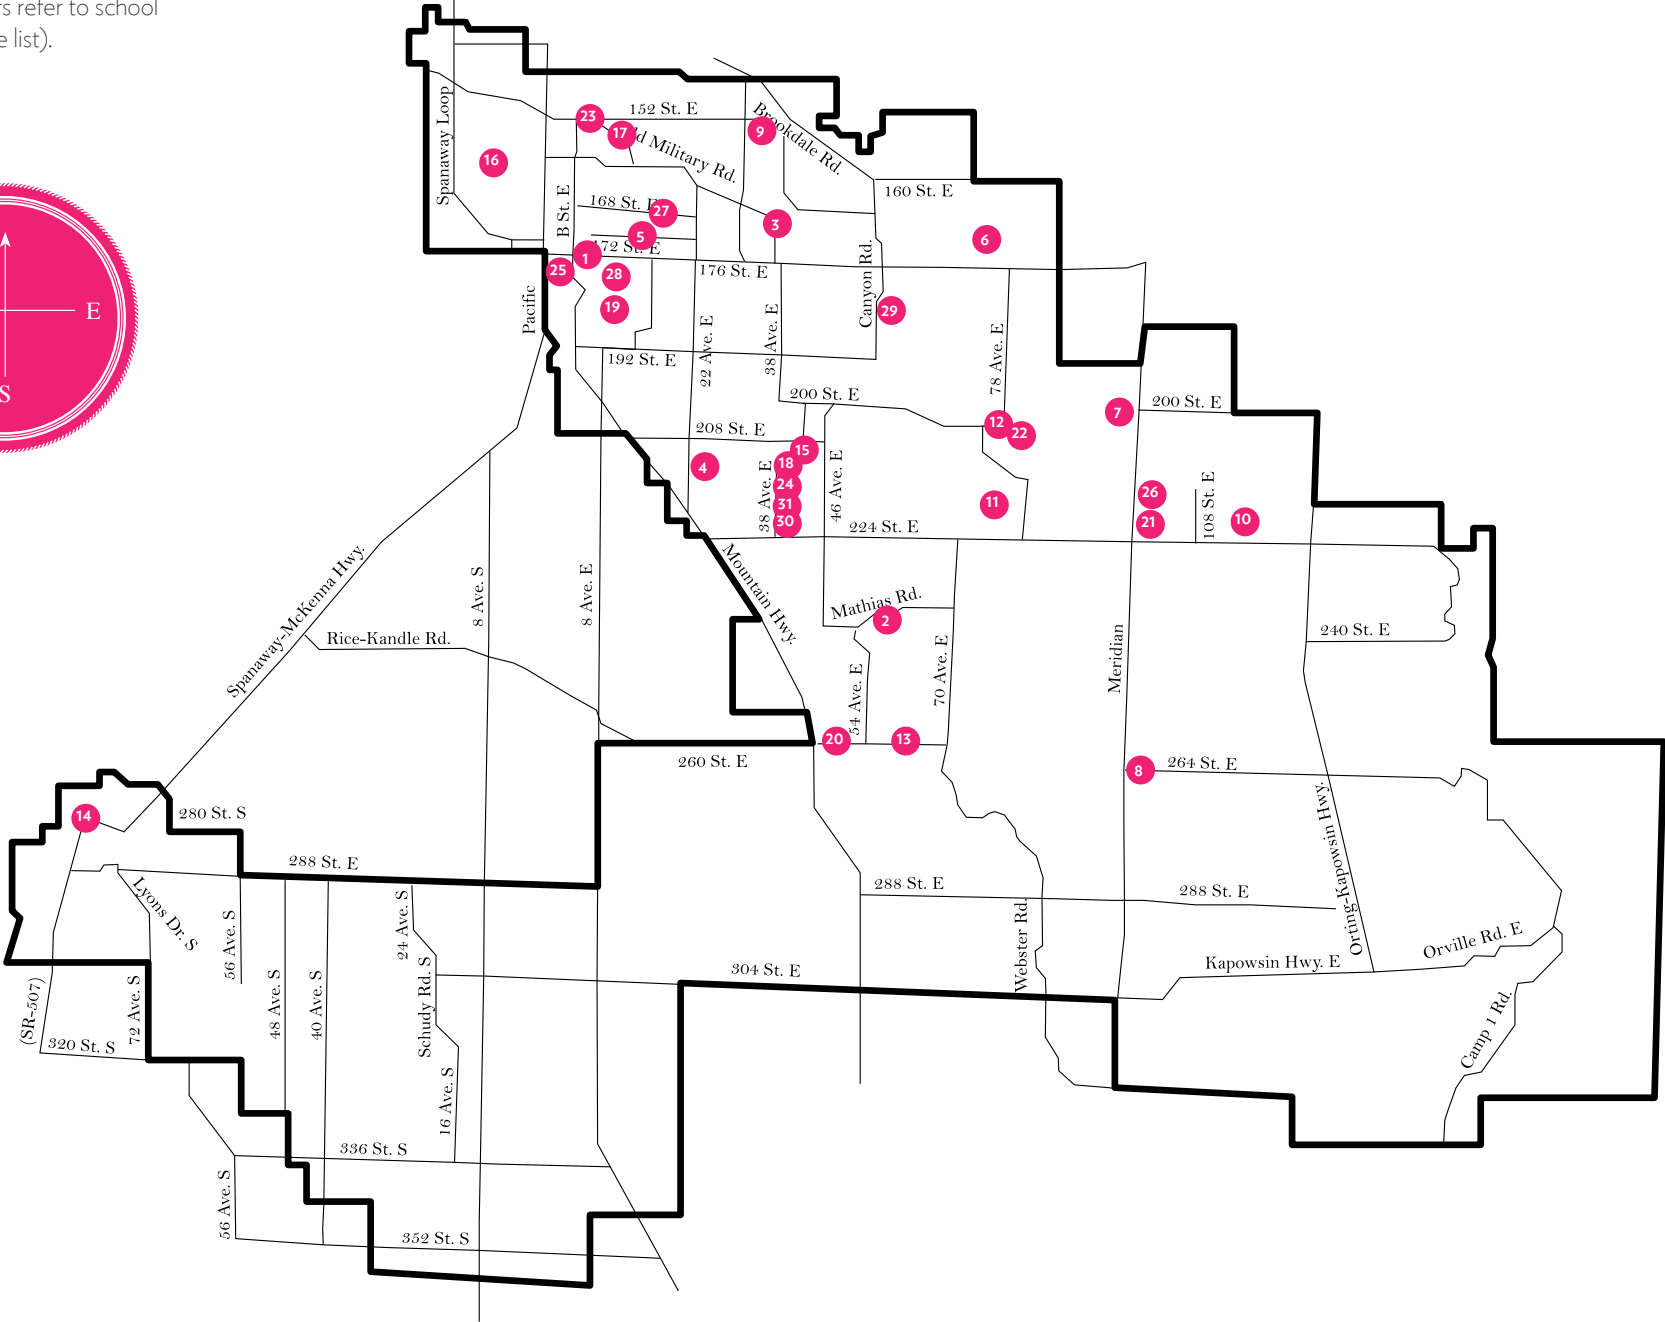

District Map 2009/10

Map numbers refer to school locations (see list).

District Map 2009/10

Numbers refer to school locations
(see map).

ELEMENTARY SCHOOLS

1. Camas Prairie

320 176th Street E.
Spanaway, WA 98387
(253) 683-7400
Sean McKenzie, Principal

2. Centennial

24323 54th Avenue E.
Graham, WA 98338
(253) 683-7700
Tamie Wright, Principal

3. Clover Creek

16715 36th Avenue E.
Tacoma, WA 98446
(253) 683-7800
Don Garrick, Principal

4. Elk Plain

22015 22nd Avenue E.
Spanaway, WA 98387
(253) 683-7900
Michael Merrin, Principal

5. Evergreen

1311 172nd Street E.
Spanaway, WA 98387
(253) 683-8200
Brad Graham, Principal

6. Frederickson

17418 74th Ave. E
Puyallup, WA 98375
(253) 683-6300
Ellen Eddy, Principal

7. Graham

10026 204th Street E.
Graham, WA 98338
(253) 683-8500
Rob Haugen, Principal

8. Kapowsin

10412 264th Street E.
Graham, WA 98338
(253) 683-8600
Machelle Beilke, Principal

9. Naches Trail

15305 Waller Road E.
Tacoma, WA 98446
(253) 683-8700
Nancy Sonnenburg, Principal

10. Nelson

22109 108th Avenue E.
Graham, WA 98338
(253) 683-6400
Kelley Boynton, Principal