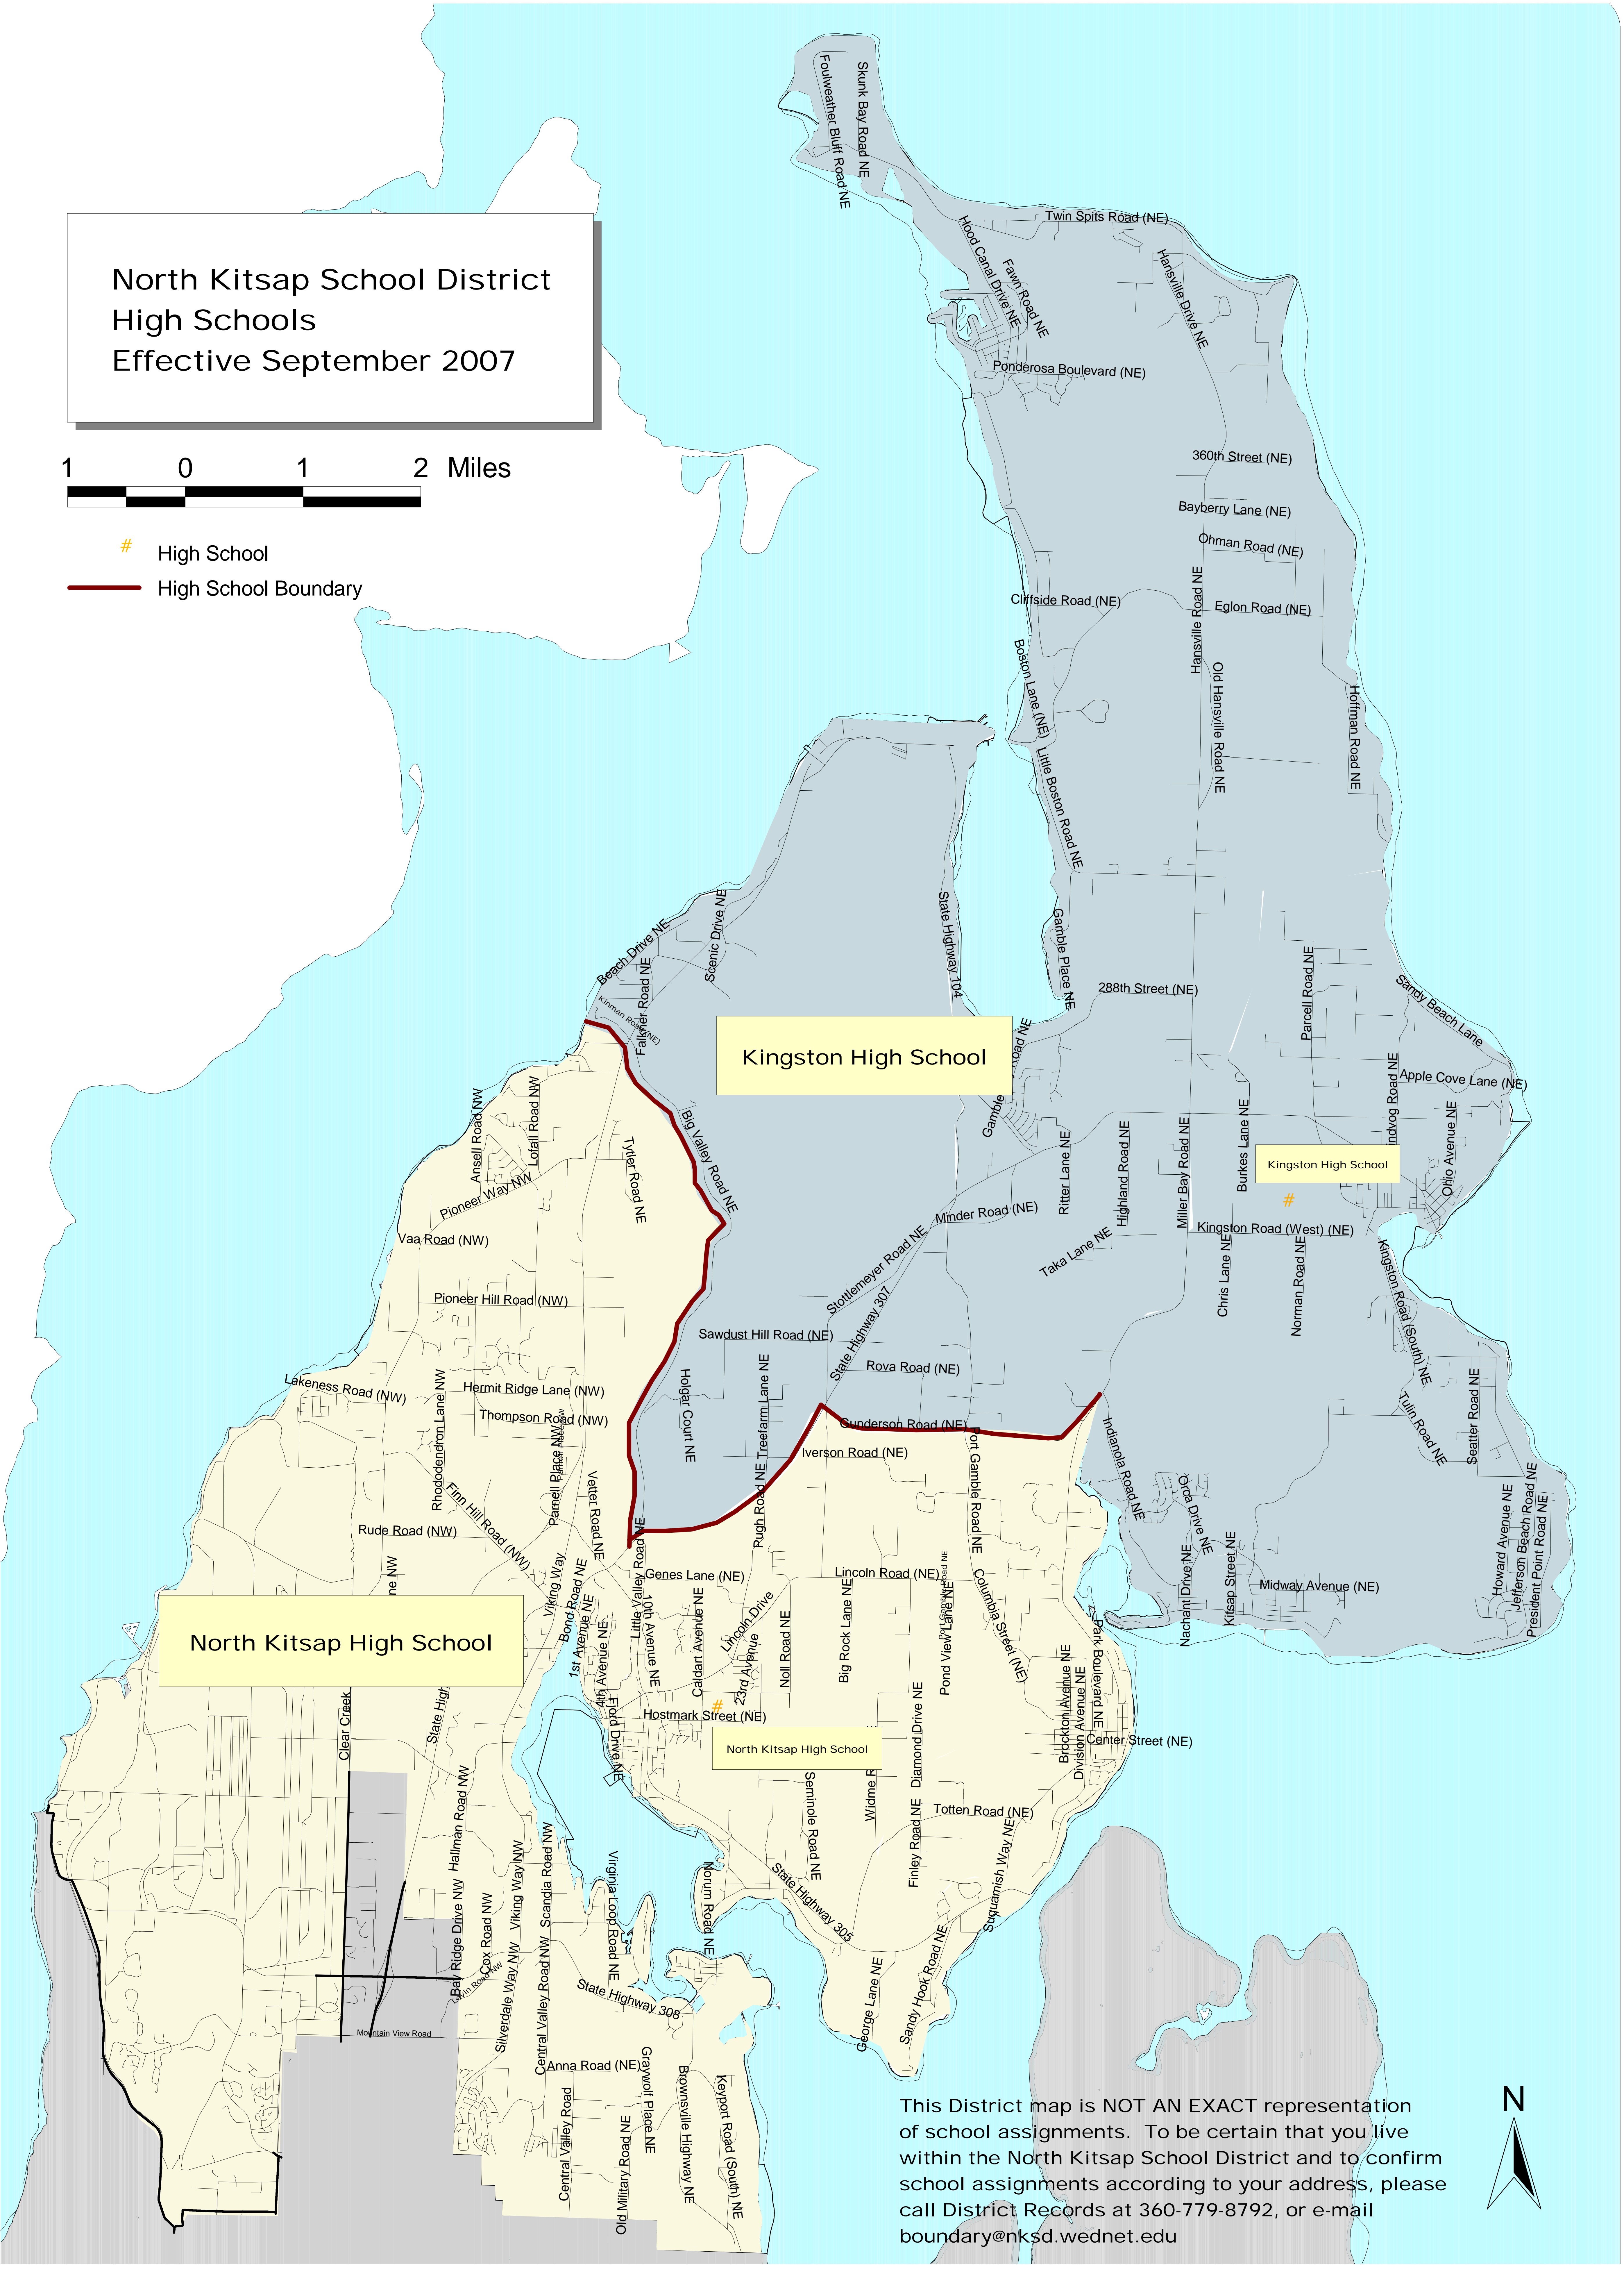

North Kitsap School District
High Schools
Effective September 2007

- # High School
- High School Boundary

This District map is NOT AN EXACT representation of school assignments. To be certain that you live within the North Kitsap School District and to confirm school assignments according to your address, please call District Records at 360-779-8792, or e-mail boundary@nksd.wednet.edu