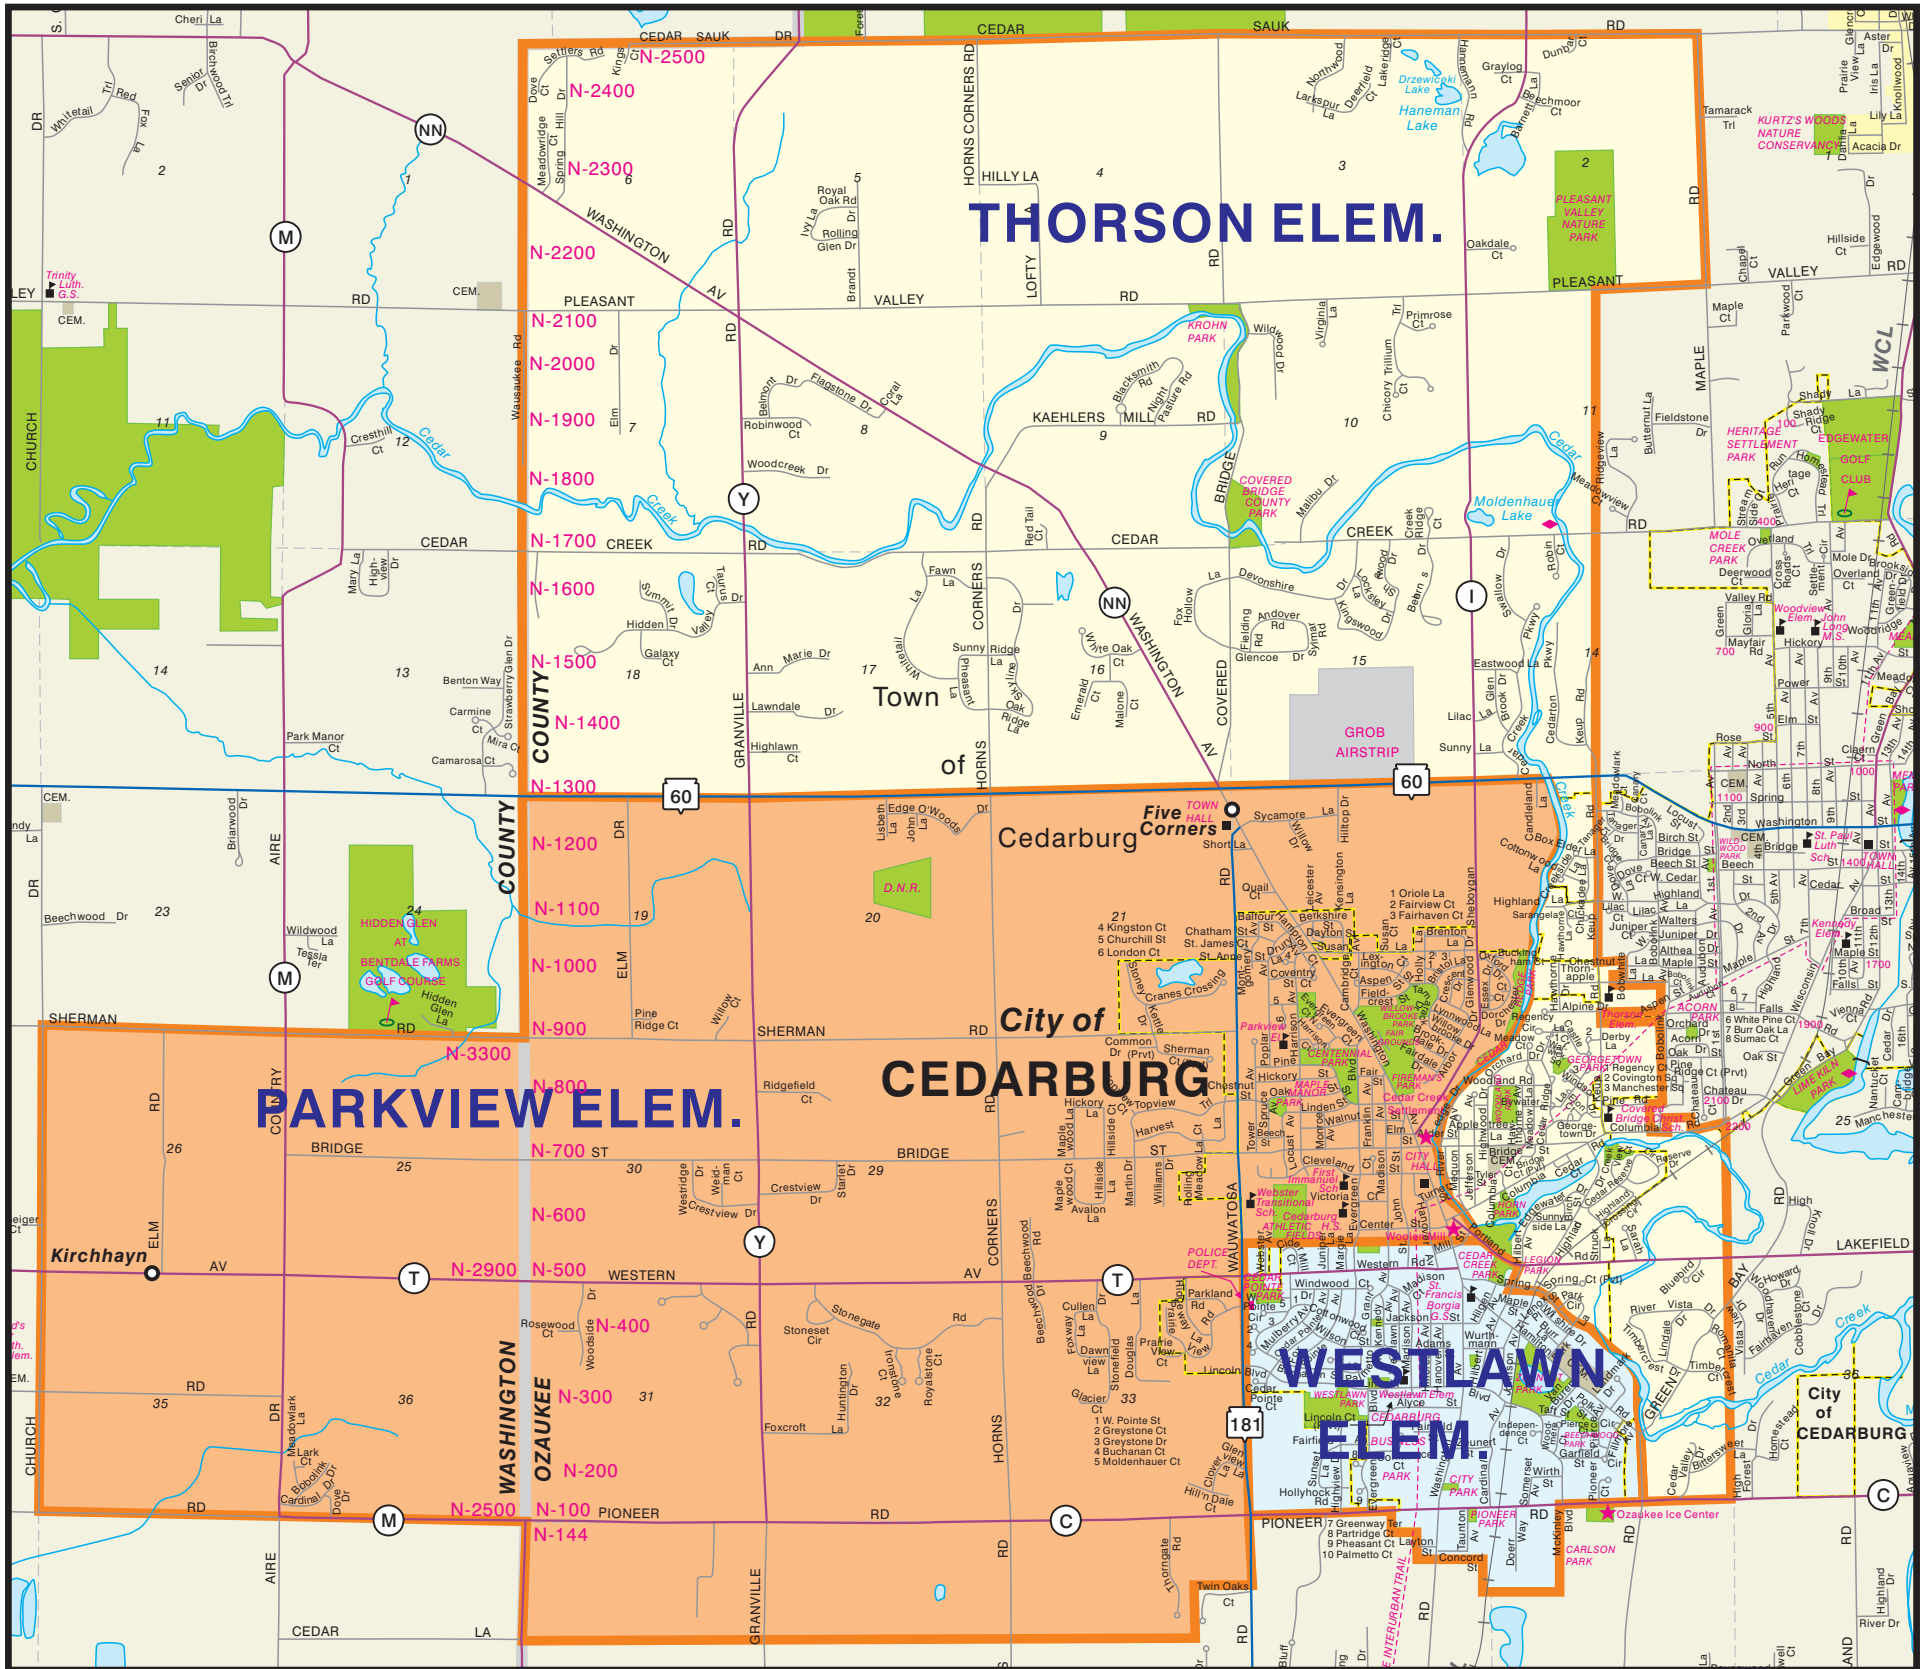

# CEDARBURG SCHOOL DISTRICT

**Boundaries - North to West to South to East**

**Northern Boundary - Cedar Sauk Road**

**Western Boundary - Wausauke (from Cedar Sauk to Sherman Road)**

**Northern Boundary - Sherman Road (west from Wausauke to Church Road in Jackson)**

**Western Boundary - Church Road (from Sherman Road south to Pioneer Road)**

**Southern Boundary - Pioneer Road (with several small areas south of Pioneer)**

**Eastern Boundary - Maple Road at northeast corner of the district; Bobolink Avenue further south**