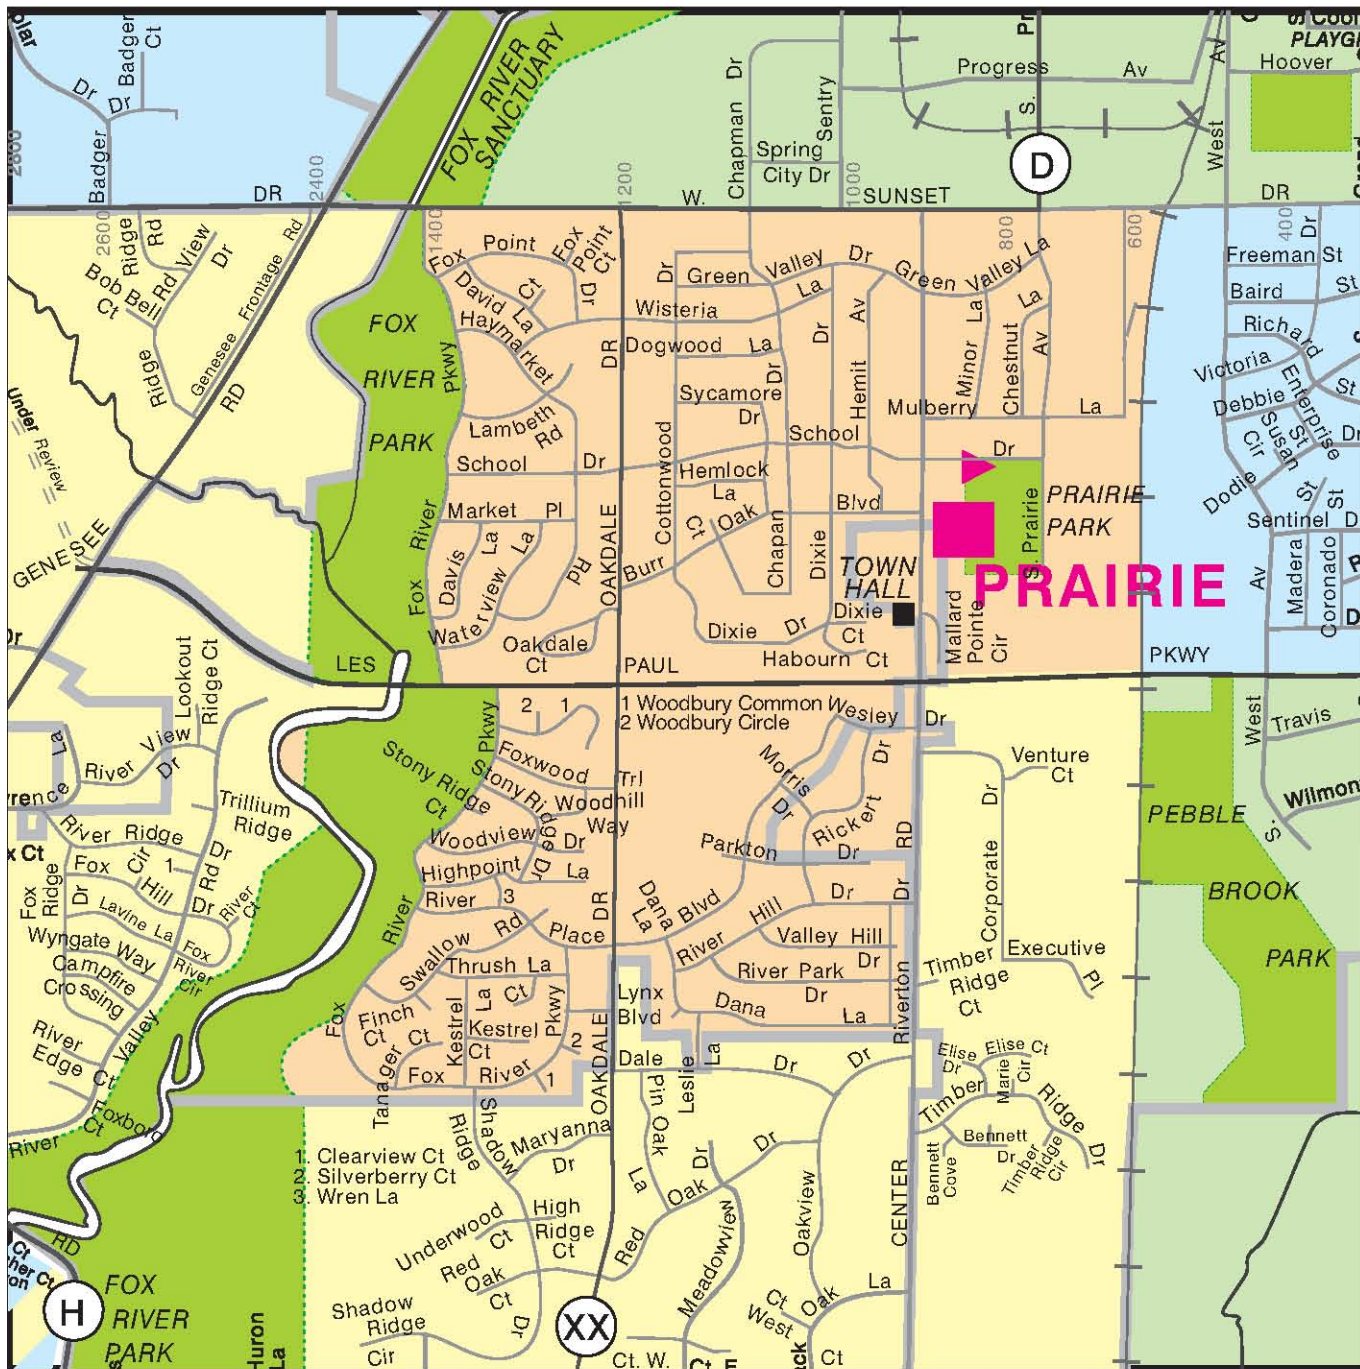

# PRAIRIE SCHOOL

1801 Center Road

Waukesha, WI 53189

Phone: 262-970-2200

Fax: 262-970-2220

Principal, Ryan Krohn

Email: rkrohn@waukesha.k12.wi.us

Attendance Line – 970-2216

School Day: 8:40 a.m. - 3:25 p.m.

School Colors: Black & Gold

School Mascot: Puma