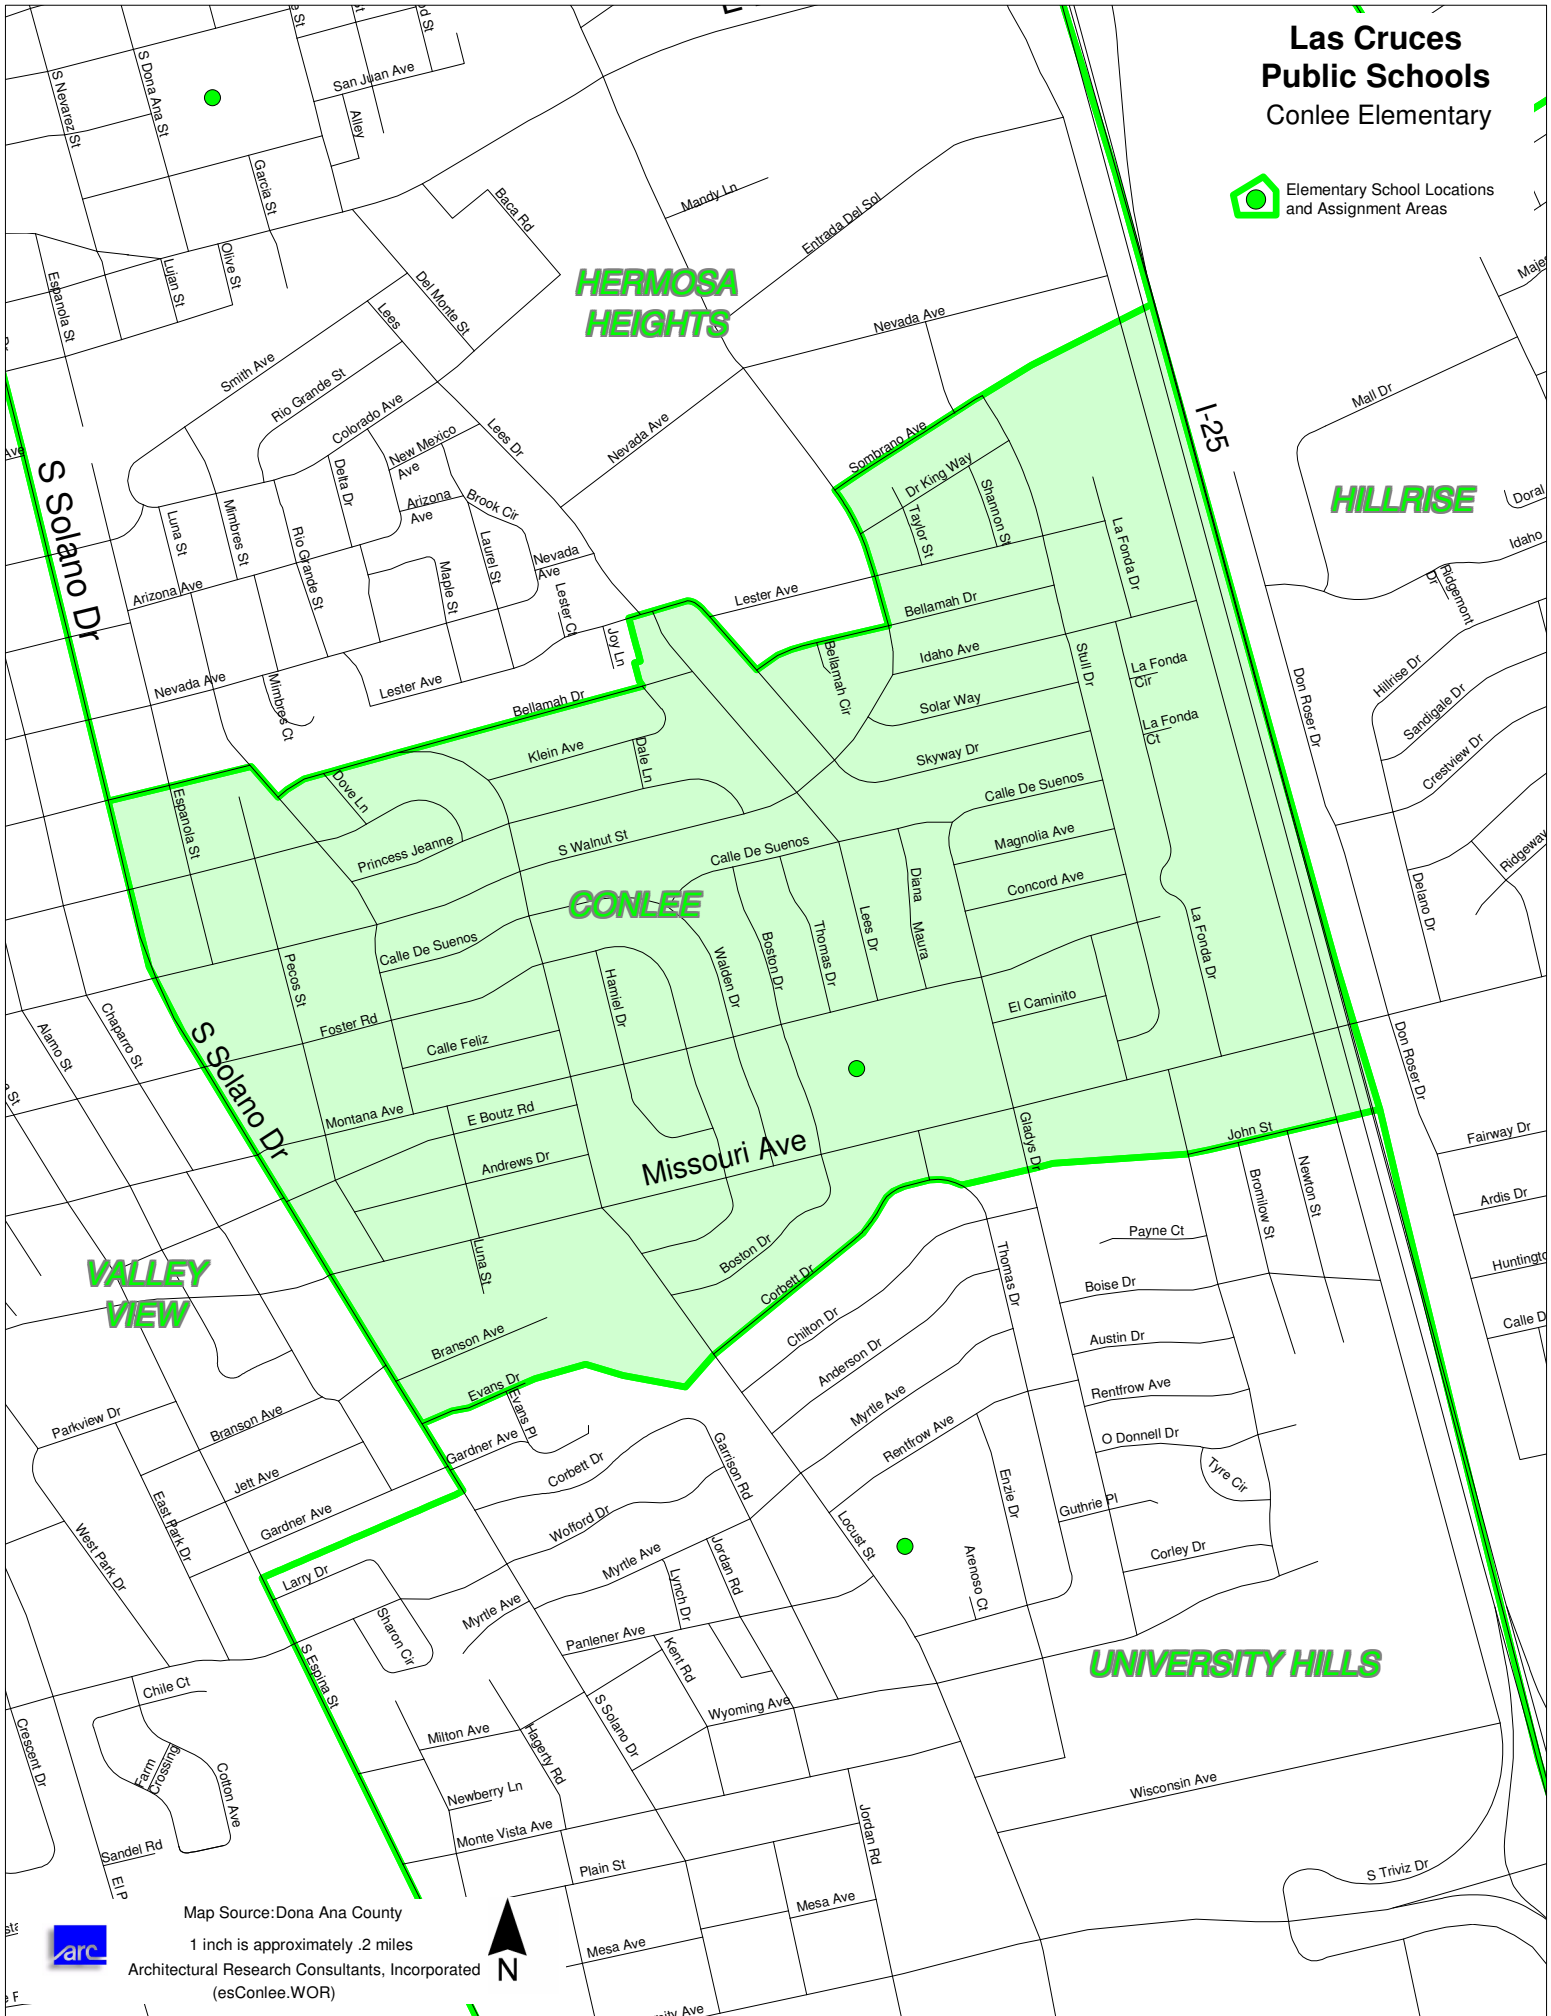

Las Cruces Public Schools Conlee Elementary

Elementary School Locations and Assignment Areas

HERMOSA HEIGHTS

HILLRISE

CONLEE

VALLEY VIEW

UNIVERSITY HILLS

Map Source: Dona Ana County

1 inch is approximately .2 miles

ARC
Architectural Research Consultants, Incorporated
(esConlee.WOR)