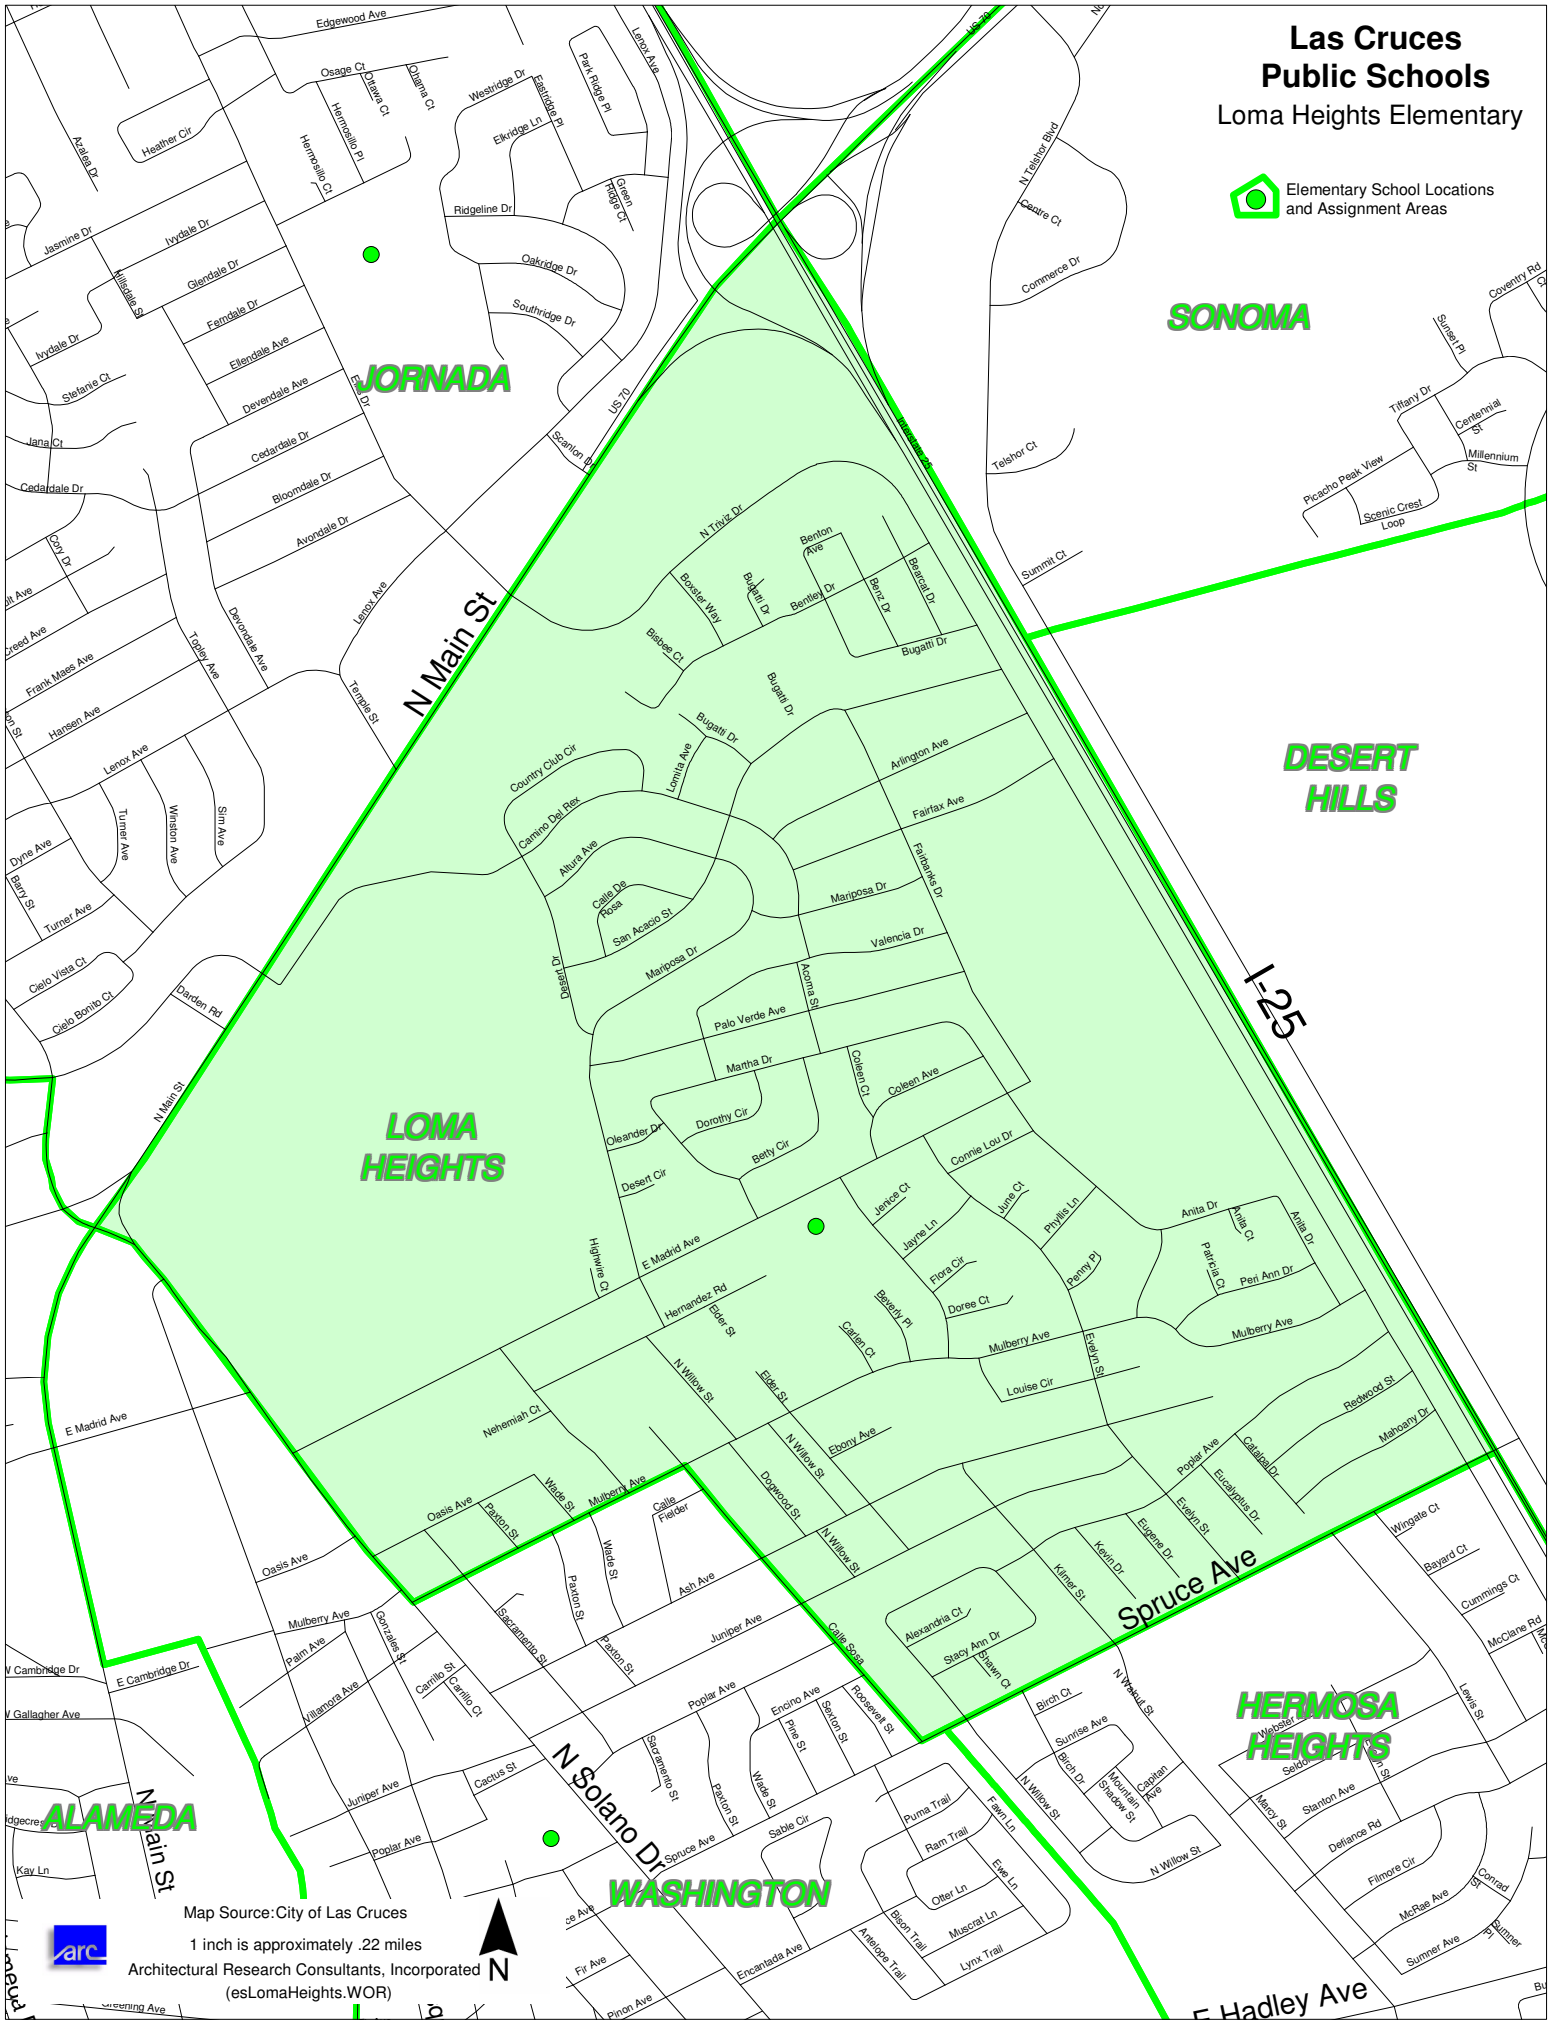

Las Cruces Public Schools Loma Heights Elementary

 Elementary School Locations and Assignment Areas

Map Source: City of Las Cruces

1 inch is approximately .22 miles

Architectural Research Consultants, Incorporated
(esLomaHeights.WOR)