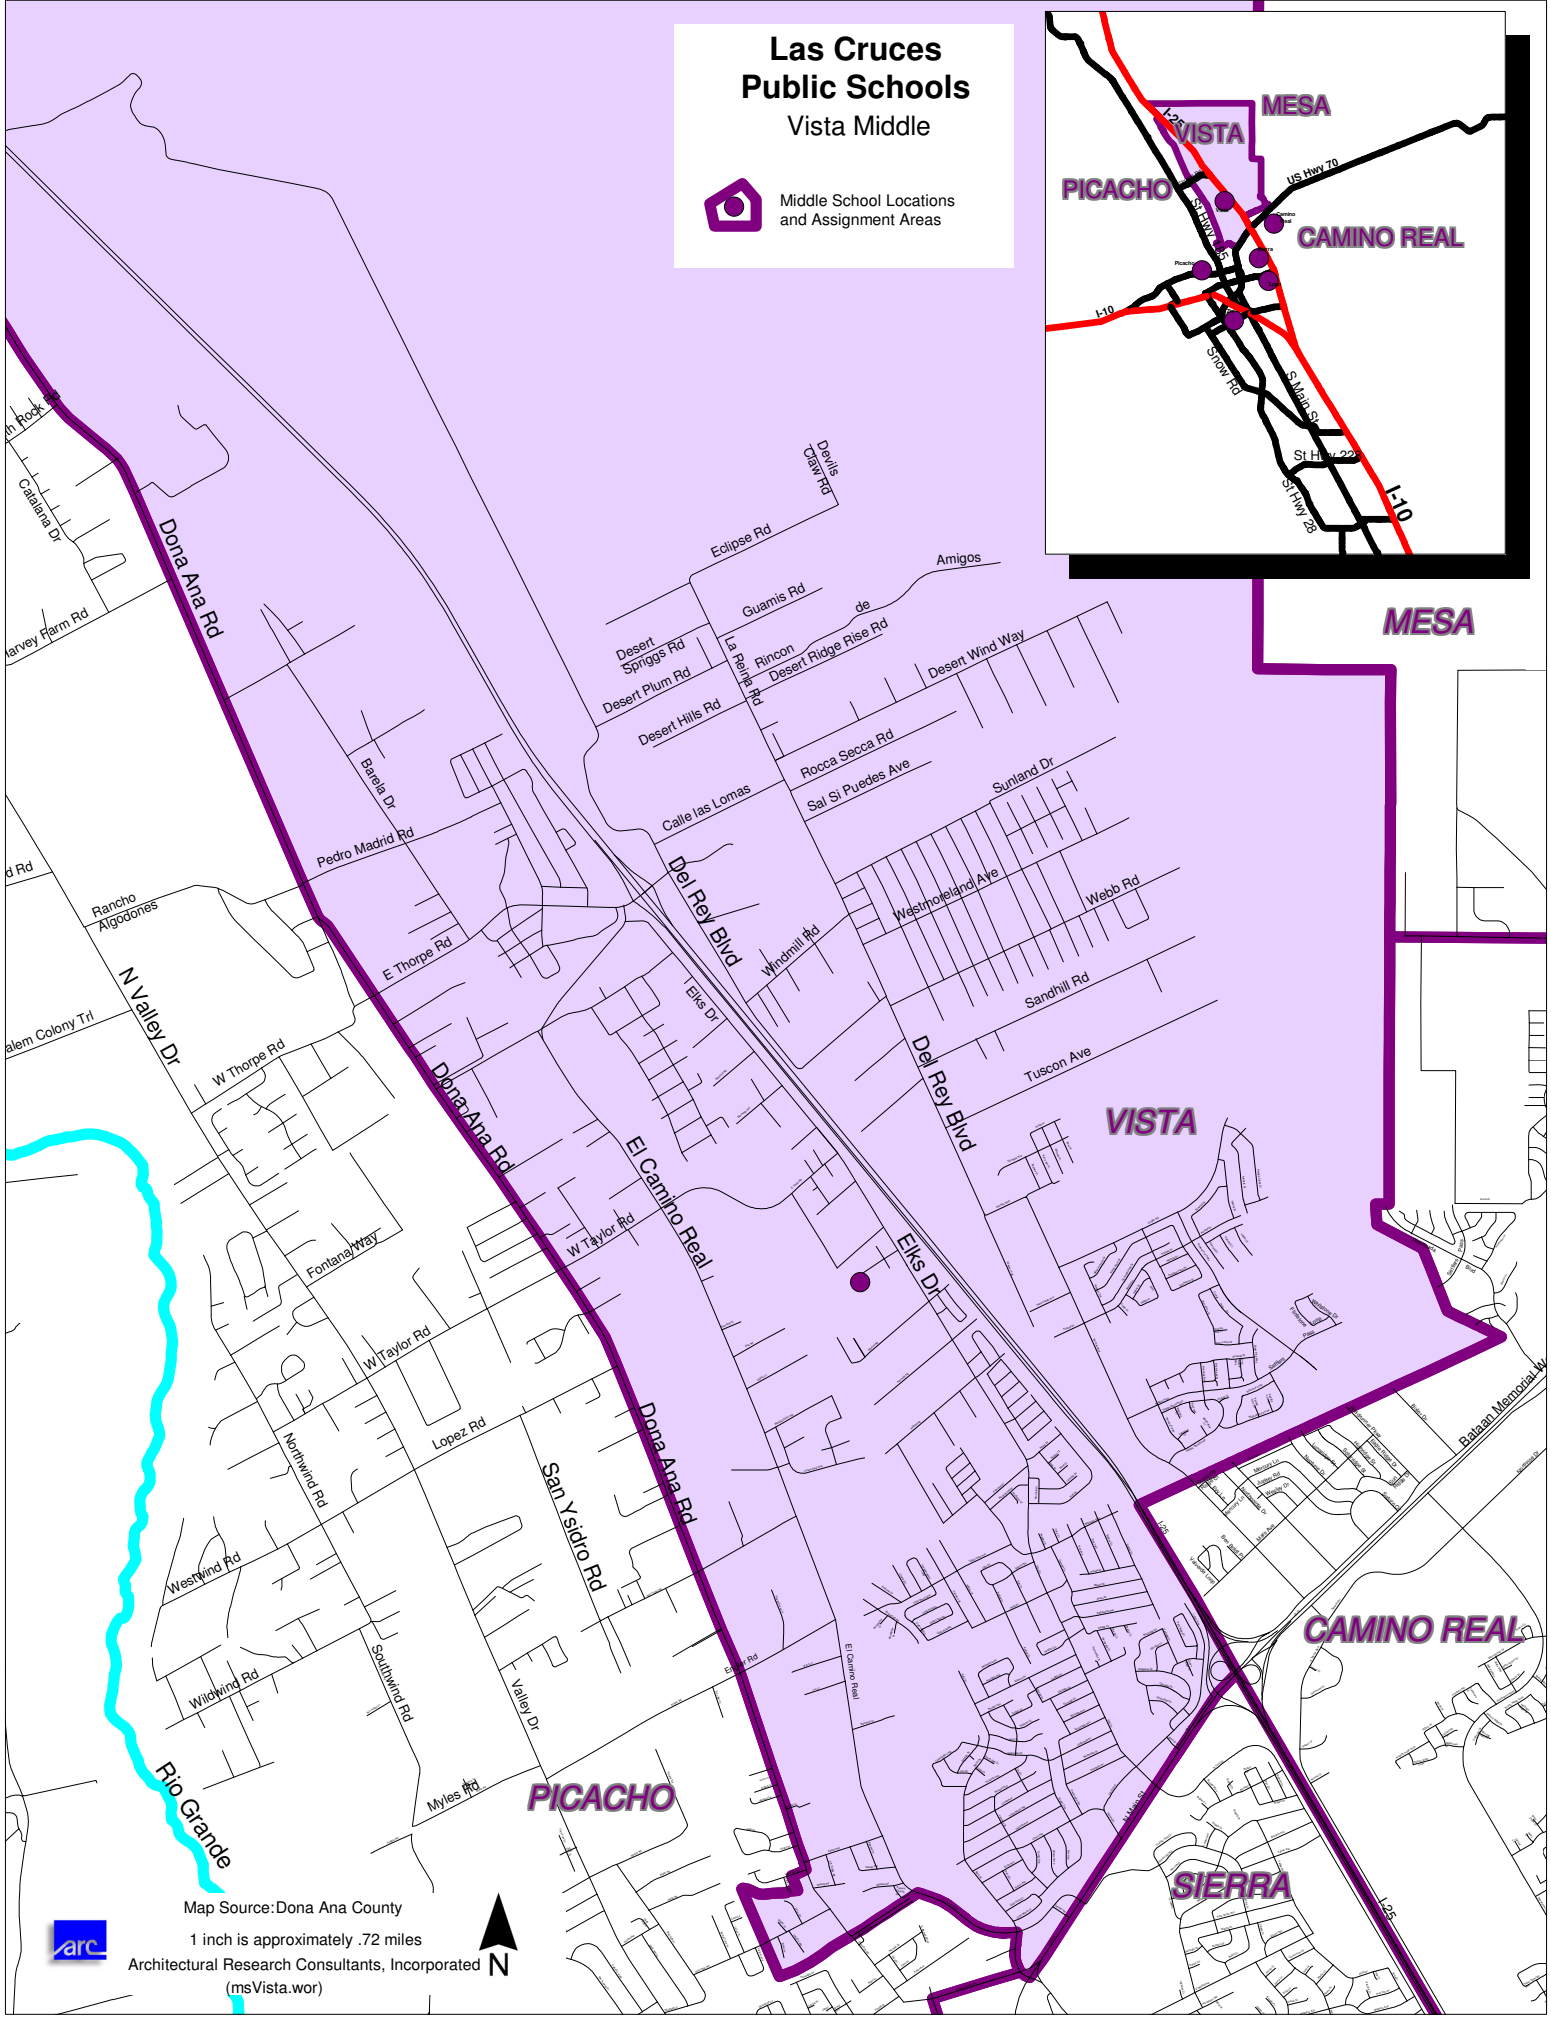

Las Cruces Public Schools Vista Middle

Middle School Locations
and Assignment Areas

Map Source: Dona Ana County

1 inch is approximately .72 miles

ARC
Architectural Research Consultants, Incorporated
(msVista.wor)