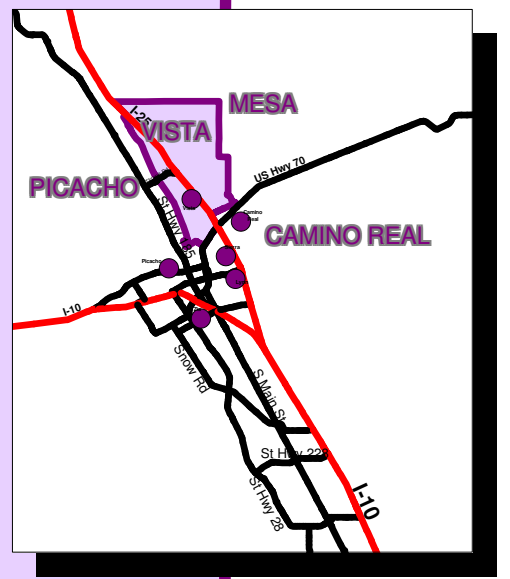

Las Cruces Public Schools Vista Middle

Middle School Locations
and Assignment Areas

Map Source: Dona Ana County

1 inch is approximately .72 miles

ARC
Architectural Research Consultants, Incorporated
(msVista.wor)