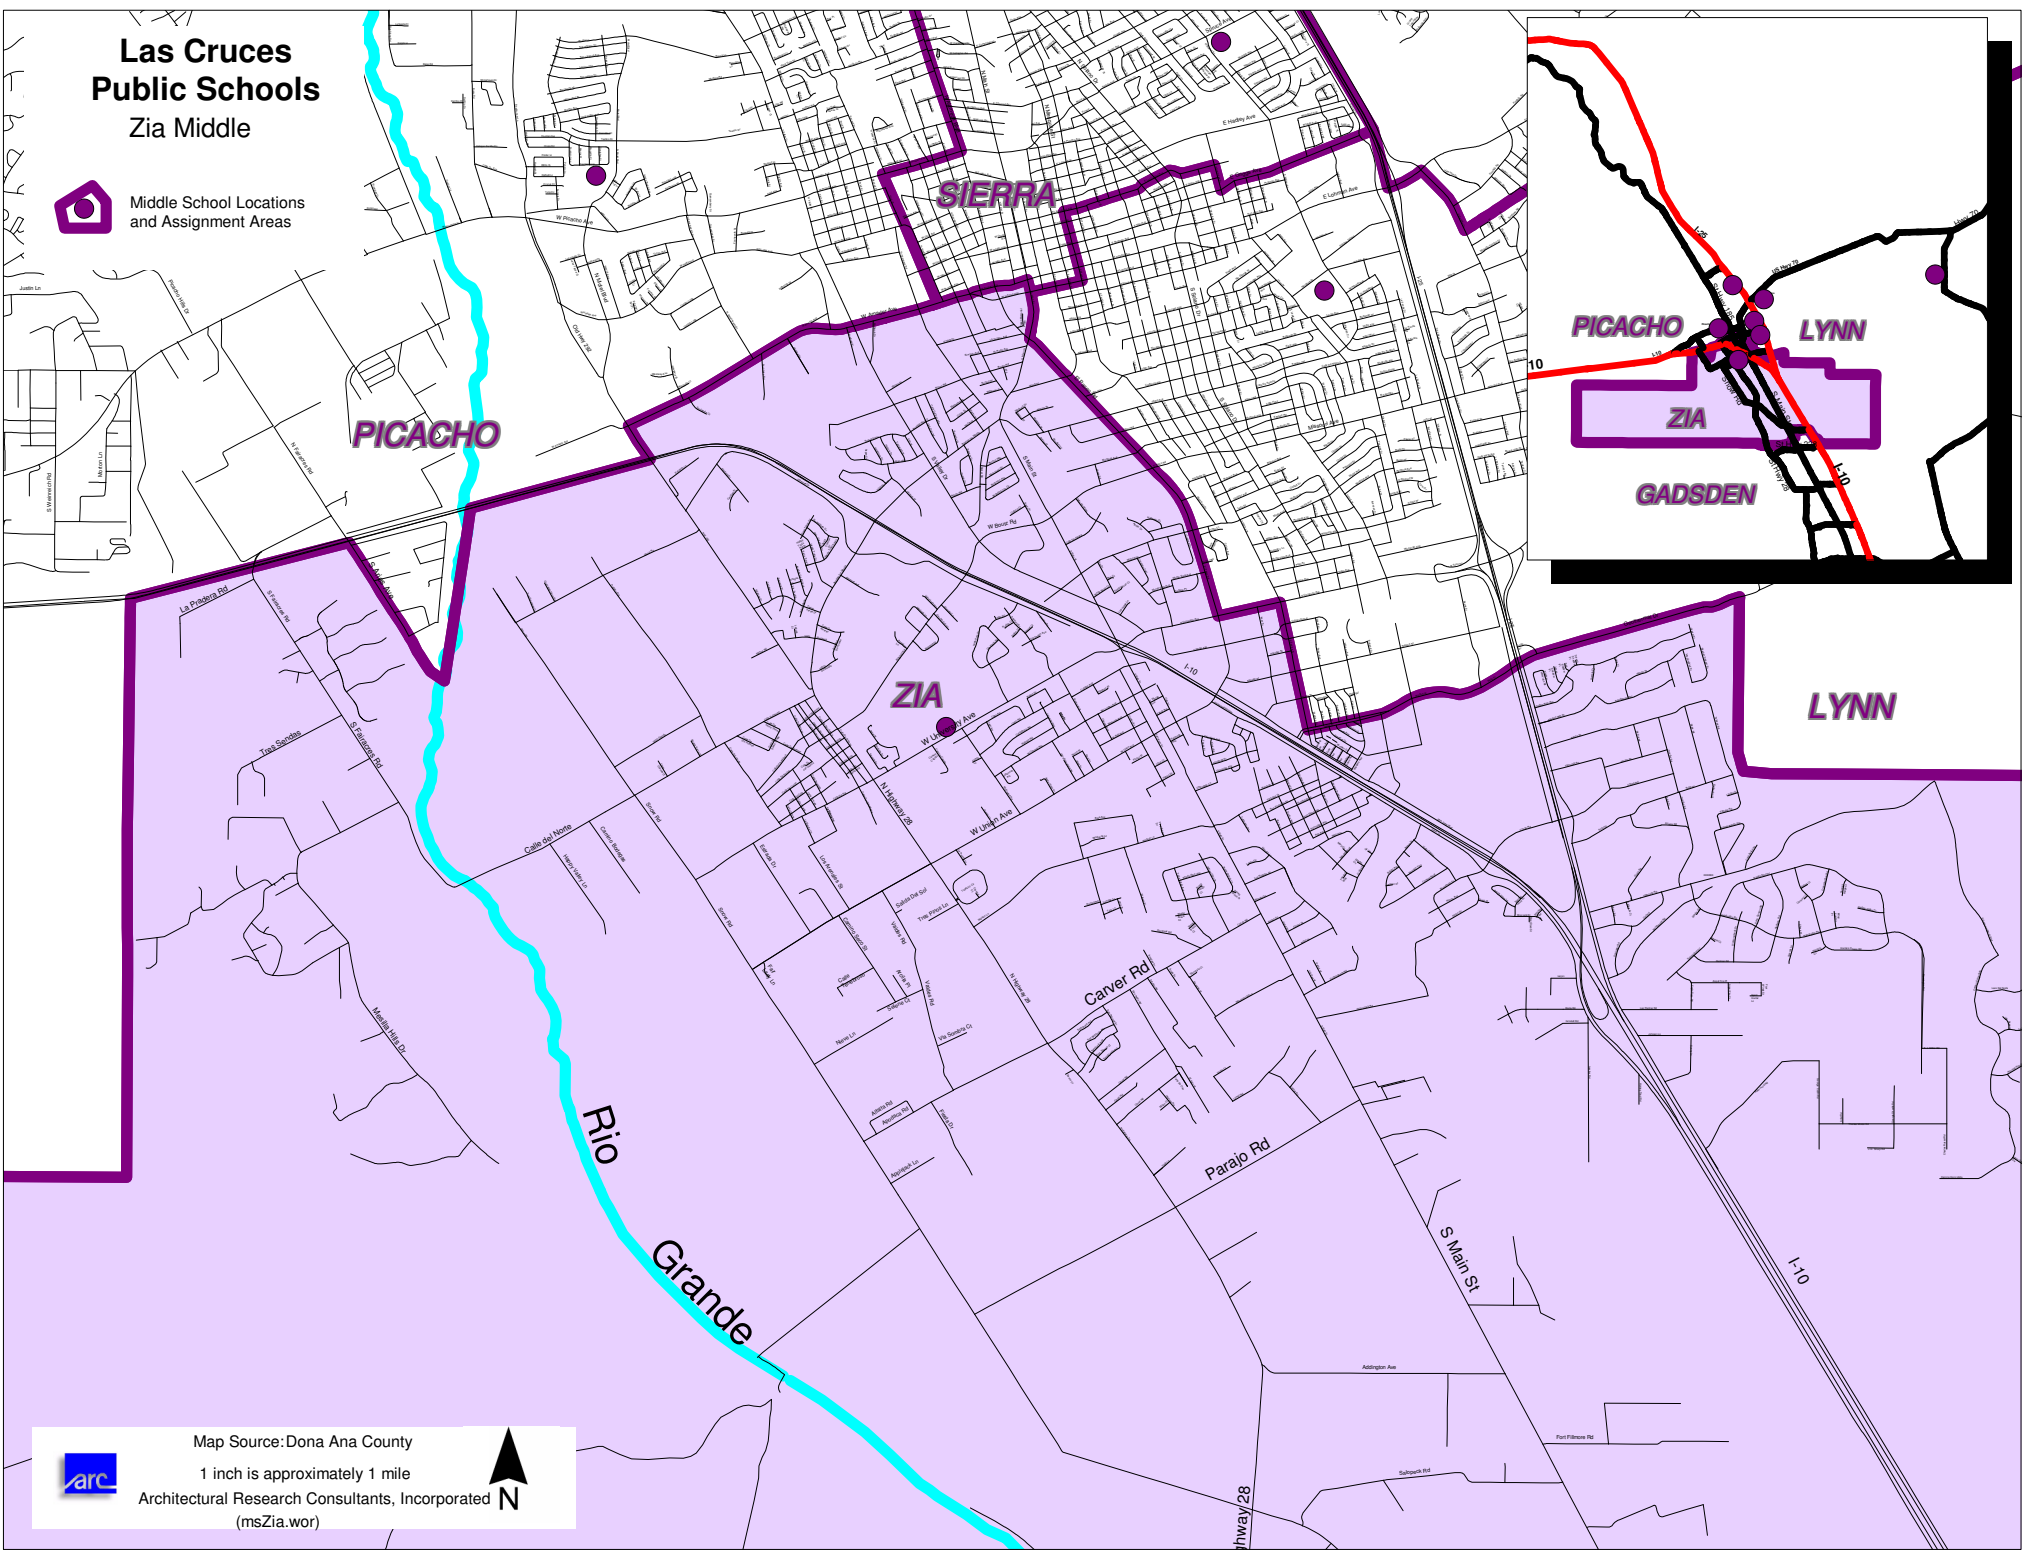

# Las Cruces Public Schools Zia Middle

 Middle School Locations  
and Assignment Areas

Map Source: Dona Ana County

1 inch is approximately 1 mile

Architectural Research Consultants, Incorporated  
(msZia.wor)