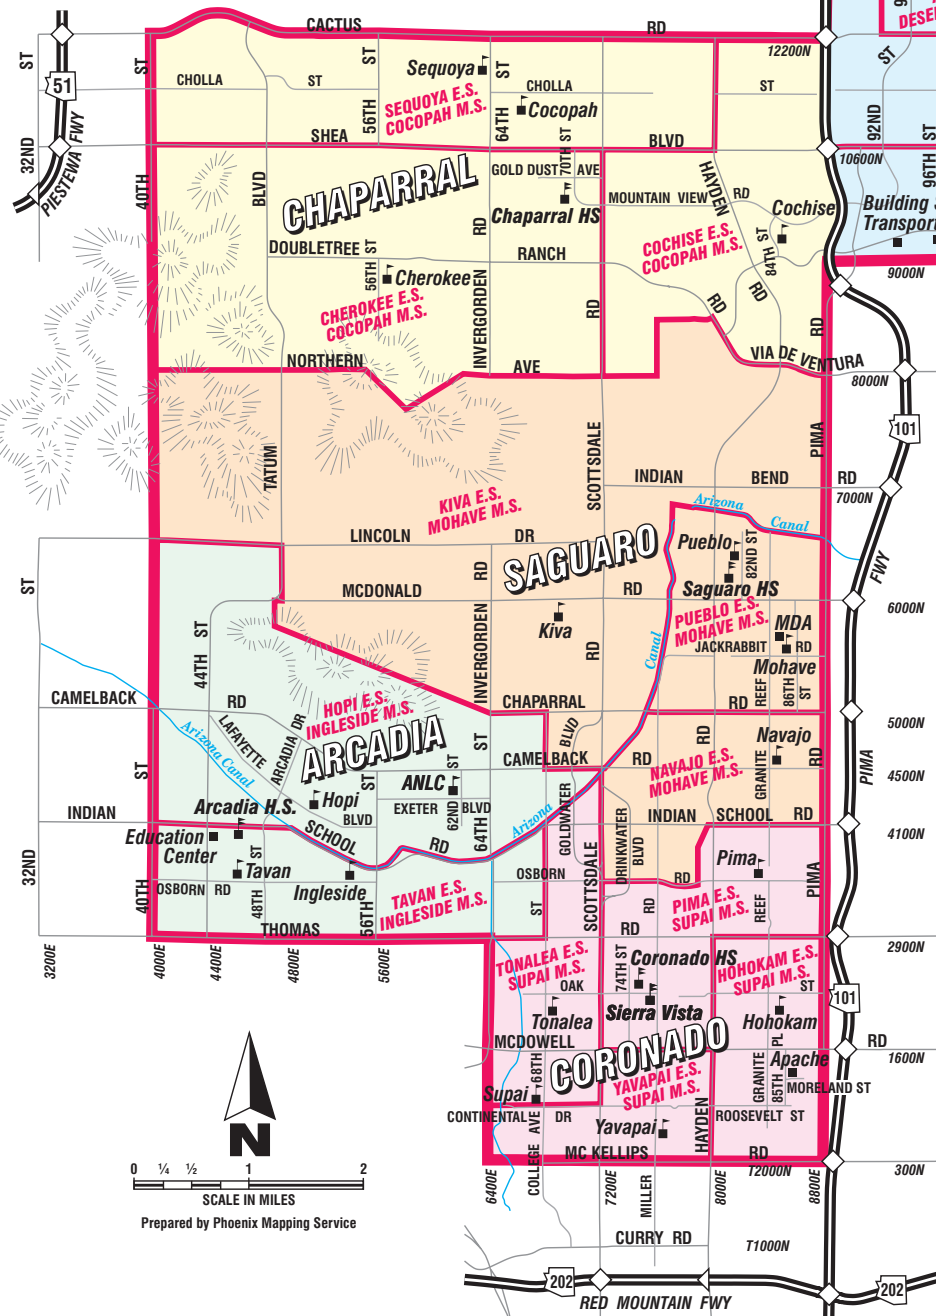

Scottsdale Unified

SCHOOL DISTRICT

SCHOOL DISTRICT MAP

The Scottsdale school community inspires all students to be passionate learners and empowers them to fulfill their dreams.

EDUCATION CENTER

3811 N. 44th Street
 Phoenix 85018
 (Located in Arcadia Complex)
www.susd.org
 480-484-6100

MAP LEGEND

- Arcadia HS Attendance Area
- Chaparral HS Attendance Area
- Coronado HS Attendance Area
- Desert Mountain HS Attendance Area
- Saguaro HS Attendance Area
- High Schools
- Middle or Elementary Schools
- District Buildings
- District Boundary
- Elementary School Boundary

Revised June 2006

MOHAVE DISTRICT ANNEX (MDA)
 8505 E. Valley View Road
 Scottsdale 85250-6768
 (Located in Saguaro Complex)

APACHE FACILITY
 1201 N. 85th Place
 Scottsdale 85257
 (Located in Coronado Complex)