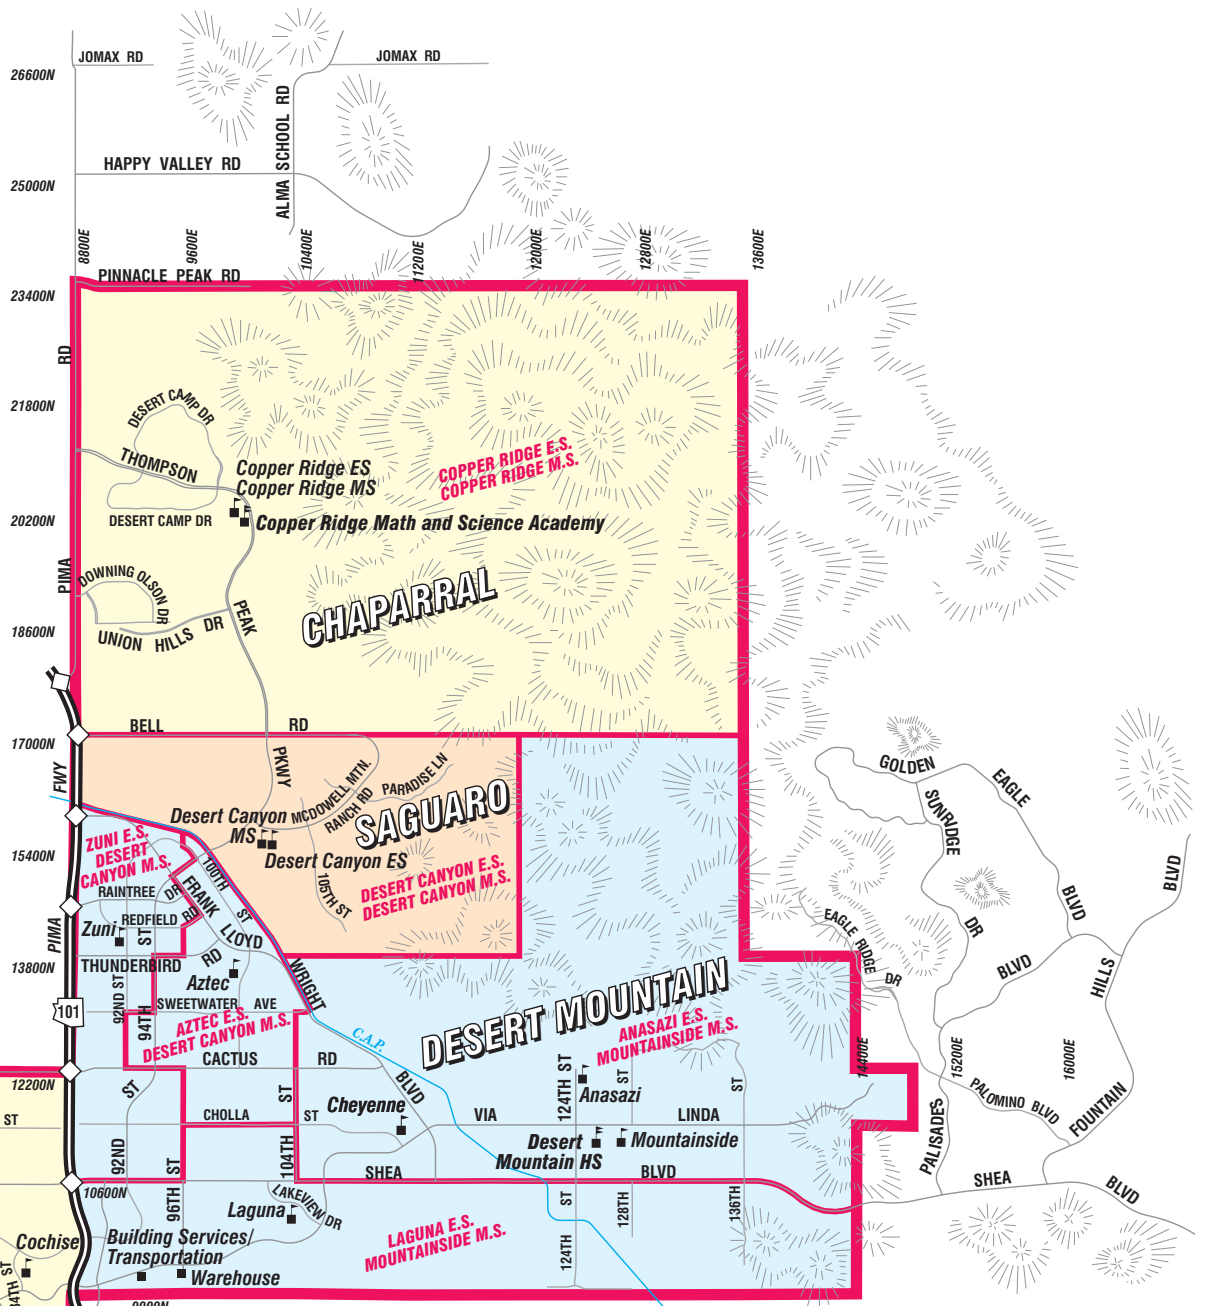

ARCADIA COMPLEX

ARCADIA HIGH SCHOOL 9-12
4703 E. Indian School Road
Phoenix 85018 • (480) 484-6300

INGLESIDE MIDDLE SCHOOL 6-8
5402 E. Osborn Road
Phoenix 85018 • (480) 484-4900

ARCADIA NEIGHBORHOOD LEARNING CENTER (ANLC) K-8
4330 N. 62nd Street
Scottsdale 85251 • (480) 484-7500

HOPI ELEMENTARY SCHOOL K-5
5110 E. Lafayette Boulevard
Phoenix 85018 • (480) 484-2000

TAVAN ELEMENTARY SCHOOL K-5
4610 E. Osborn Road
Phoenix 85018 • (480) 484-3500

CHAPARRAL COMPLEX

CHAPARRAL HIGH SCHOOL 9-12
6935 E. Gold Dust Avenue
Scottsdale 85253 • (480) 484-6500

COCOPAH MIDDLE SCHOOL 6-8
6615 E. Cholla Street
Scottsdale 85254 • (480) 484-4400

COPPER RIDGE SCHOOLS K-5 ES/6-8 MS
10101 E. Thompson Peak Parkway
Scottsdale 85255 • (480) 484-1400

CHEROKEE ELEMENTARY SCHOOL K-5
8801 N. 56th Street
Paradise Valley 85253 • (480) 484-8700

COCHISE ELEMENTARY SCHOOL K-5
9405 N. 84th Street
Scottsdale 85258 • (480) 484-1100

COPPER RIDGE MATH AND SCIENCE ACADEMY
10101 E. Thompson Peak Parkway
Scottsdale 85255 • (480) 484-1500

SEQUOYA ELEMENTARY SCHOOL K-5
11808 N. 64th Street
Scottsdale 85254 • (480) 484-3200

CORONADO COMPLEX

CORONADO HIGH SCHOOL 9-12
2501 N. 74th Street
Scottsdale 85257 • (480) 484-6800

SIERRA VISTA ACADEMY
7501 E. Oak Street
Scottsdale 85257 • (480) 484-7900

SUPAI MIDDLE SCHOOL 7-8
6720 E. Continental Drive
Scottsdale 85257 • (480) 484-5800

HOHOKAM ELEMENTARY SCHOOL K-6
8451 E. Oak Street
Scottsdale 85257 • (480) 484-1800

PIMA ELEMENTARY SCHOOL K-6
8330 E. Osborn Road
Scottsdale 85251 • (480) 484-2800

TONALEA ELEMENTARY SCHOOL K-6
6801 E. Oak Street
Scottsdale 85257 • (480) 484-3600

YAVAPAI ELEMENTARY SCHOOL K-6
701 N. Miller Road
Scottsdale 85257 • (480) 484-3800

DESERT MOUNTAIN COMPLEX

DESERT MOUNTAIN HIGH SCHOOL 9-12
12575 E. Via Linda
Scottsdale 85259 • (480) 484-7000

DESERT CANYON MIDDLE SCHOOL 6-8
10203 E. McDowell Mtn. Ranch Road
Scottsdale 85259 • (480) 484-4600
(Located in Saguaro Complex)

MOUNTAINSIDE MIDDLE SCHOOL 6-8
11256 N. 128th Street
Scottsdale 85259 • (480) 484-5500

CHEYENNE TRADITIONAL SCHOOL K-8
11130 E. Cholla Street
Scottsdale 85259 • (480) 484-5600

ANASAZI ELEMENTARY SCHOOL K-5
12121 N. 124th Street
Scottsdale 85259 • (480) 484-7300

AZTEC ELEMENTARY SCHOOL K-5
13636 N. 100th Street
Scottsdale 85260 • (480) 484-7700

LAGUNA ELEMENTARY SCHOOL K-5
10475 E. Lakeview Drive
Scottsdale 85258 • (480) 484-2400

ZUNI ELEMENTARY SCHOOL K-5
9181 E. Redfield Road
Scottsdale 85260 • (480) 484-4000

SAGUARO COMPLEX

SAGUARO HIGH SCHOOL 9-12
6250 N. 82nd Street
Scottsdale 85250 • (480) 484-7200

DESERT CANYON MIDDLE SCHOOL 6-8
10203 E. McDowell Mtn. Ranch Road
Scottsdale 85259 • (480) 484-4600

MOHAVE MIDDLE SCHOOL 7-8
5520 N. 86th Street
Scottsdale 85250 • (480) 484-5200

DESERT CANYON ELEMENTARY SCHOOL K-5
10203 E. McDowell Mtn. Ranch Road
Scottsdale 85259 • (480) 484-1700

KIVA ELEMENTARY SCHOOL K-6
6911 E. McDonald Drive
Paradise Valley 85253 • (480) 484-2200