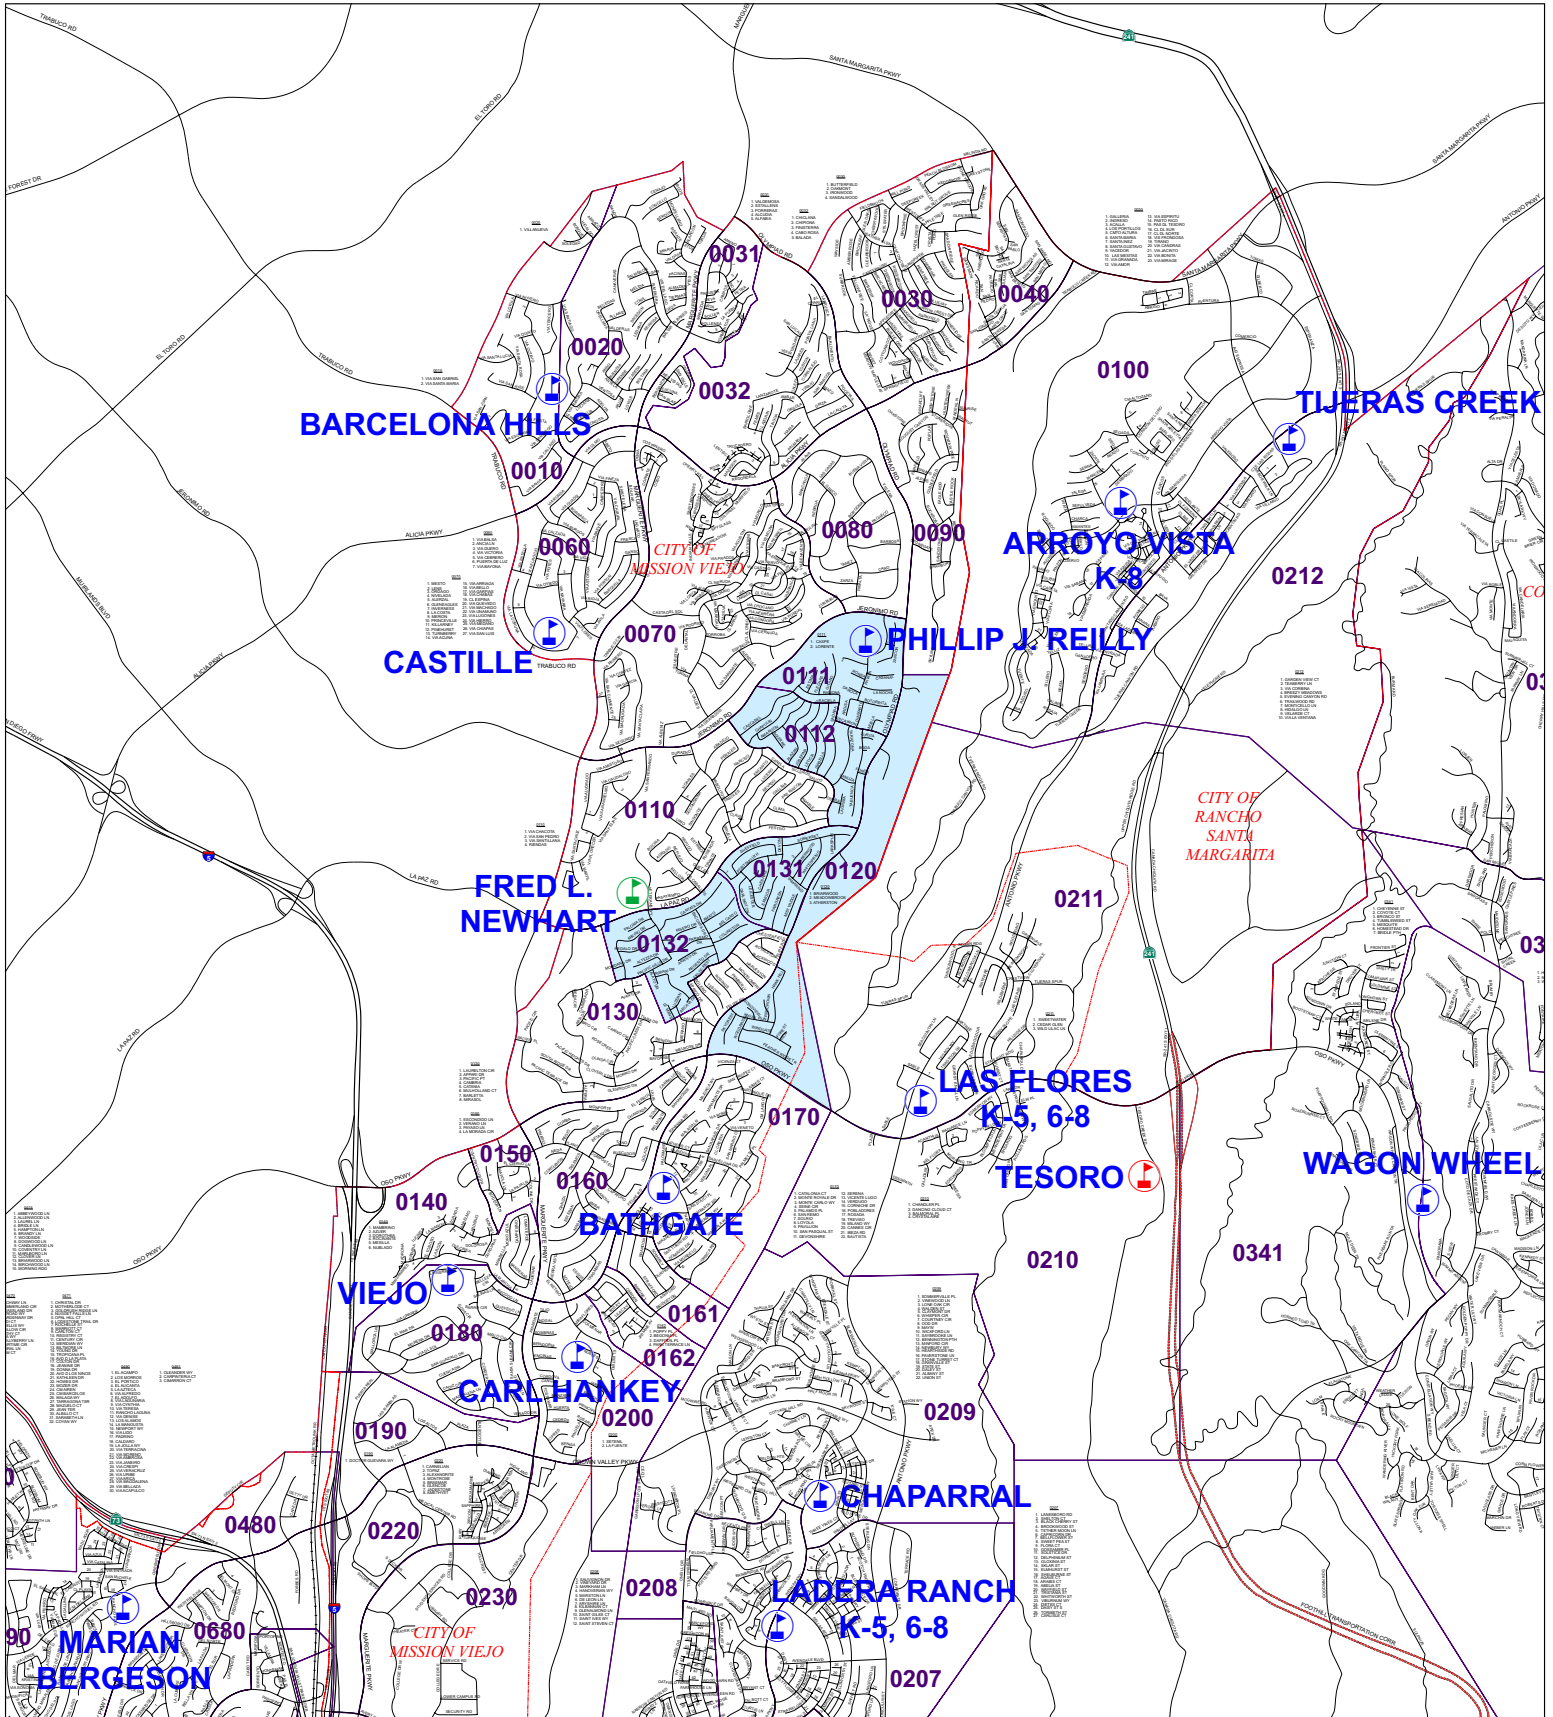

# PHILLIP J. REILLY ELEMENTARY SCHOOL 2005 - 2006 ATTENDANCE BOUNDARY

| Legend  |  |
|---|--|
| <span style="color: blue;">■</span>   | PHILLIP J. REILLY<br>24711 Pheasant<br>Mission Viejo, CA 92692<br>(949) 654-1991 |
| <span style="border: 1px solid blue; padding: 2px;"> </span>                              | STUDY AREA BOUNDARY  |
| <span style="border: 1px solid red; padding: 2px;"> </span>                               | CITY BOUNDARY  |
| <span style="border-bottom: 1px solid black; width: 20px; display: inline-block;"></span> | STREET CENTERLINE  |
| <span style="border-bottom: 2px dashed red; width: 20px; display: inline-block;"></span>  | PROPOSED HIGHWAY   |
| <span style="color: blue;">●</span>   | ELEMENTARY   |
| <span style="color: green;">●</span>  | MIDDLE   |
| <span style="color: red;">●</span>  | HIGH   |

Reference data derived from City and County maps reproduced with permission granted by THOMAS BLOOM MAPS. This map is not intended to be used for legal purposes. It is intended for informational purposes only. The user assumes all responsibility for the use of this map, whether for personal or professional purposes. © 2005 URBAN CROSSROADS, INC.