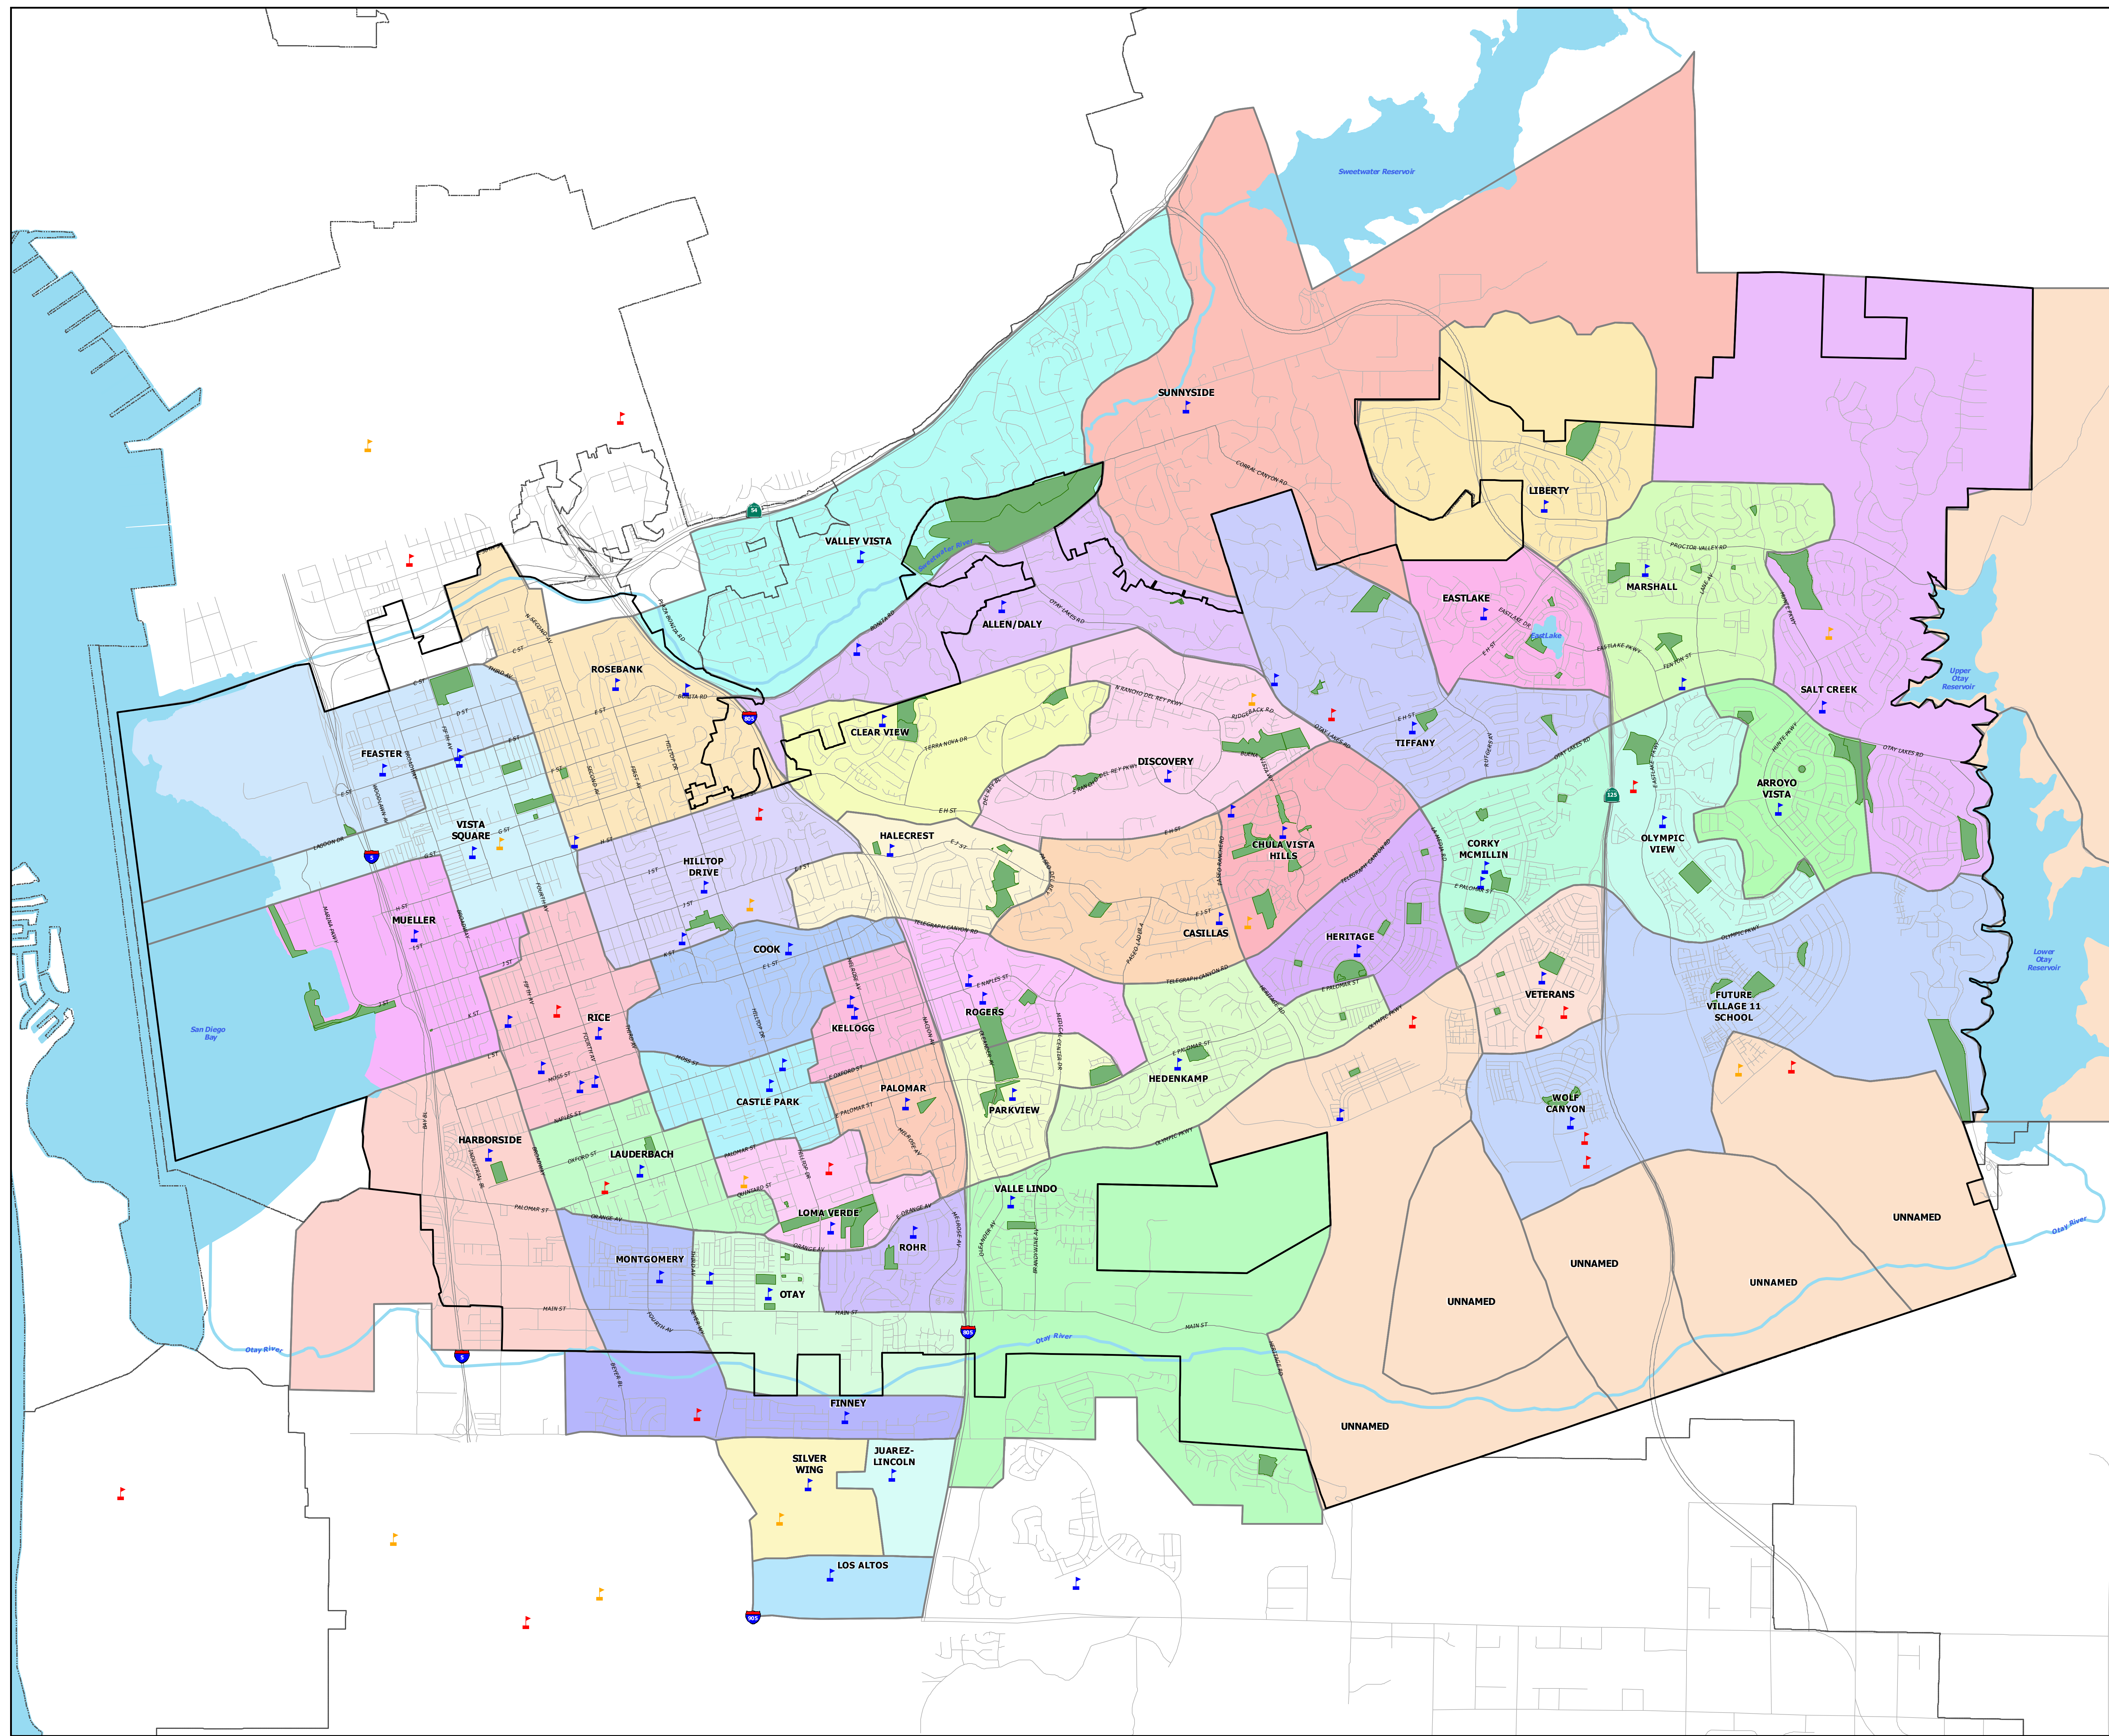

SCHOOL ATTENDANCE AREAS

Chula Vista Elementary School District

1. **LEGEND**
2. Elementary School
   - Middle School
   - High School
   - Elementary Attendance Boundaries
   - City of Chula Vista
   - Park
   - Street
   - Water Body
   - Stream

P:\Projects\School\SchoolAttendance.mxd
June 30, 2009