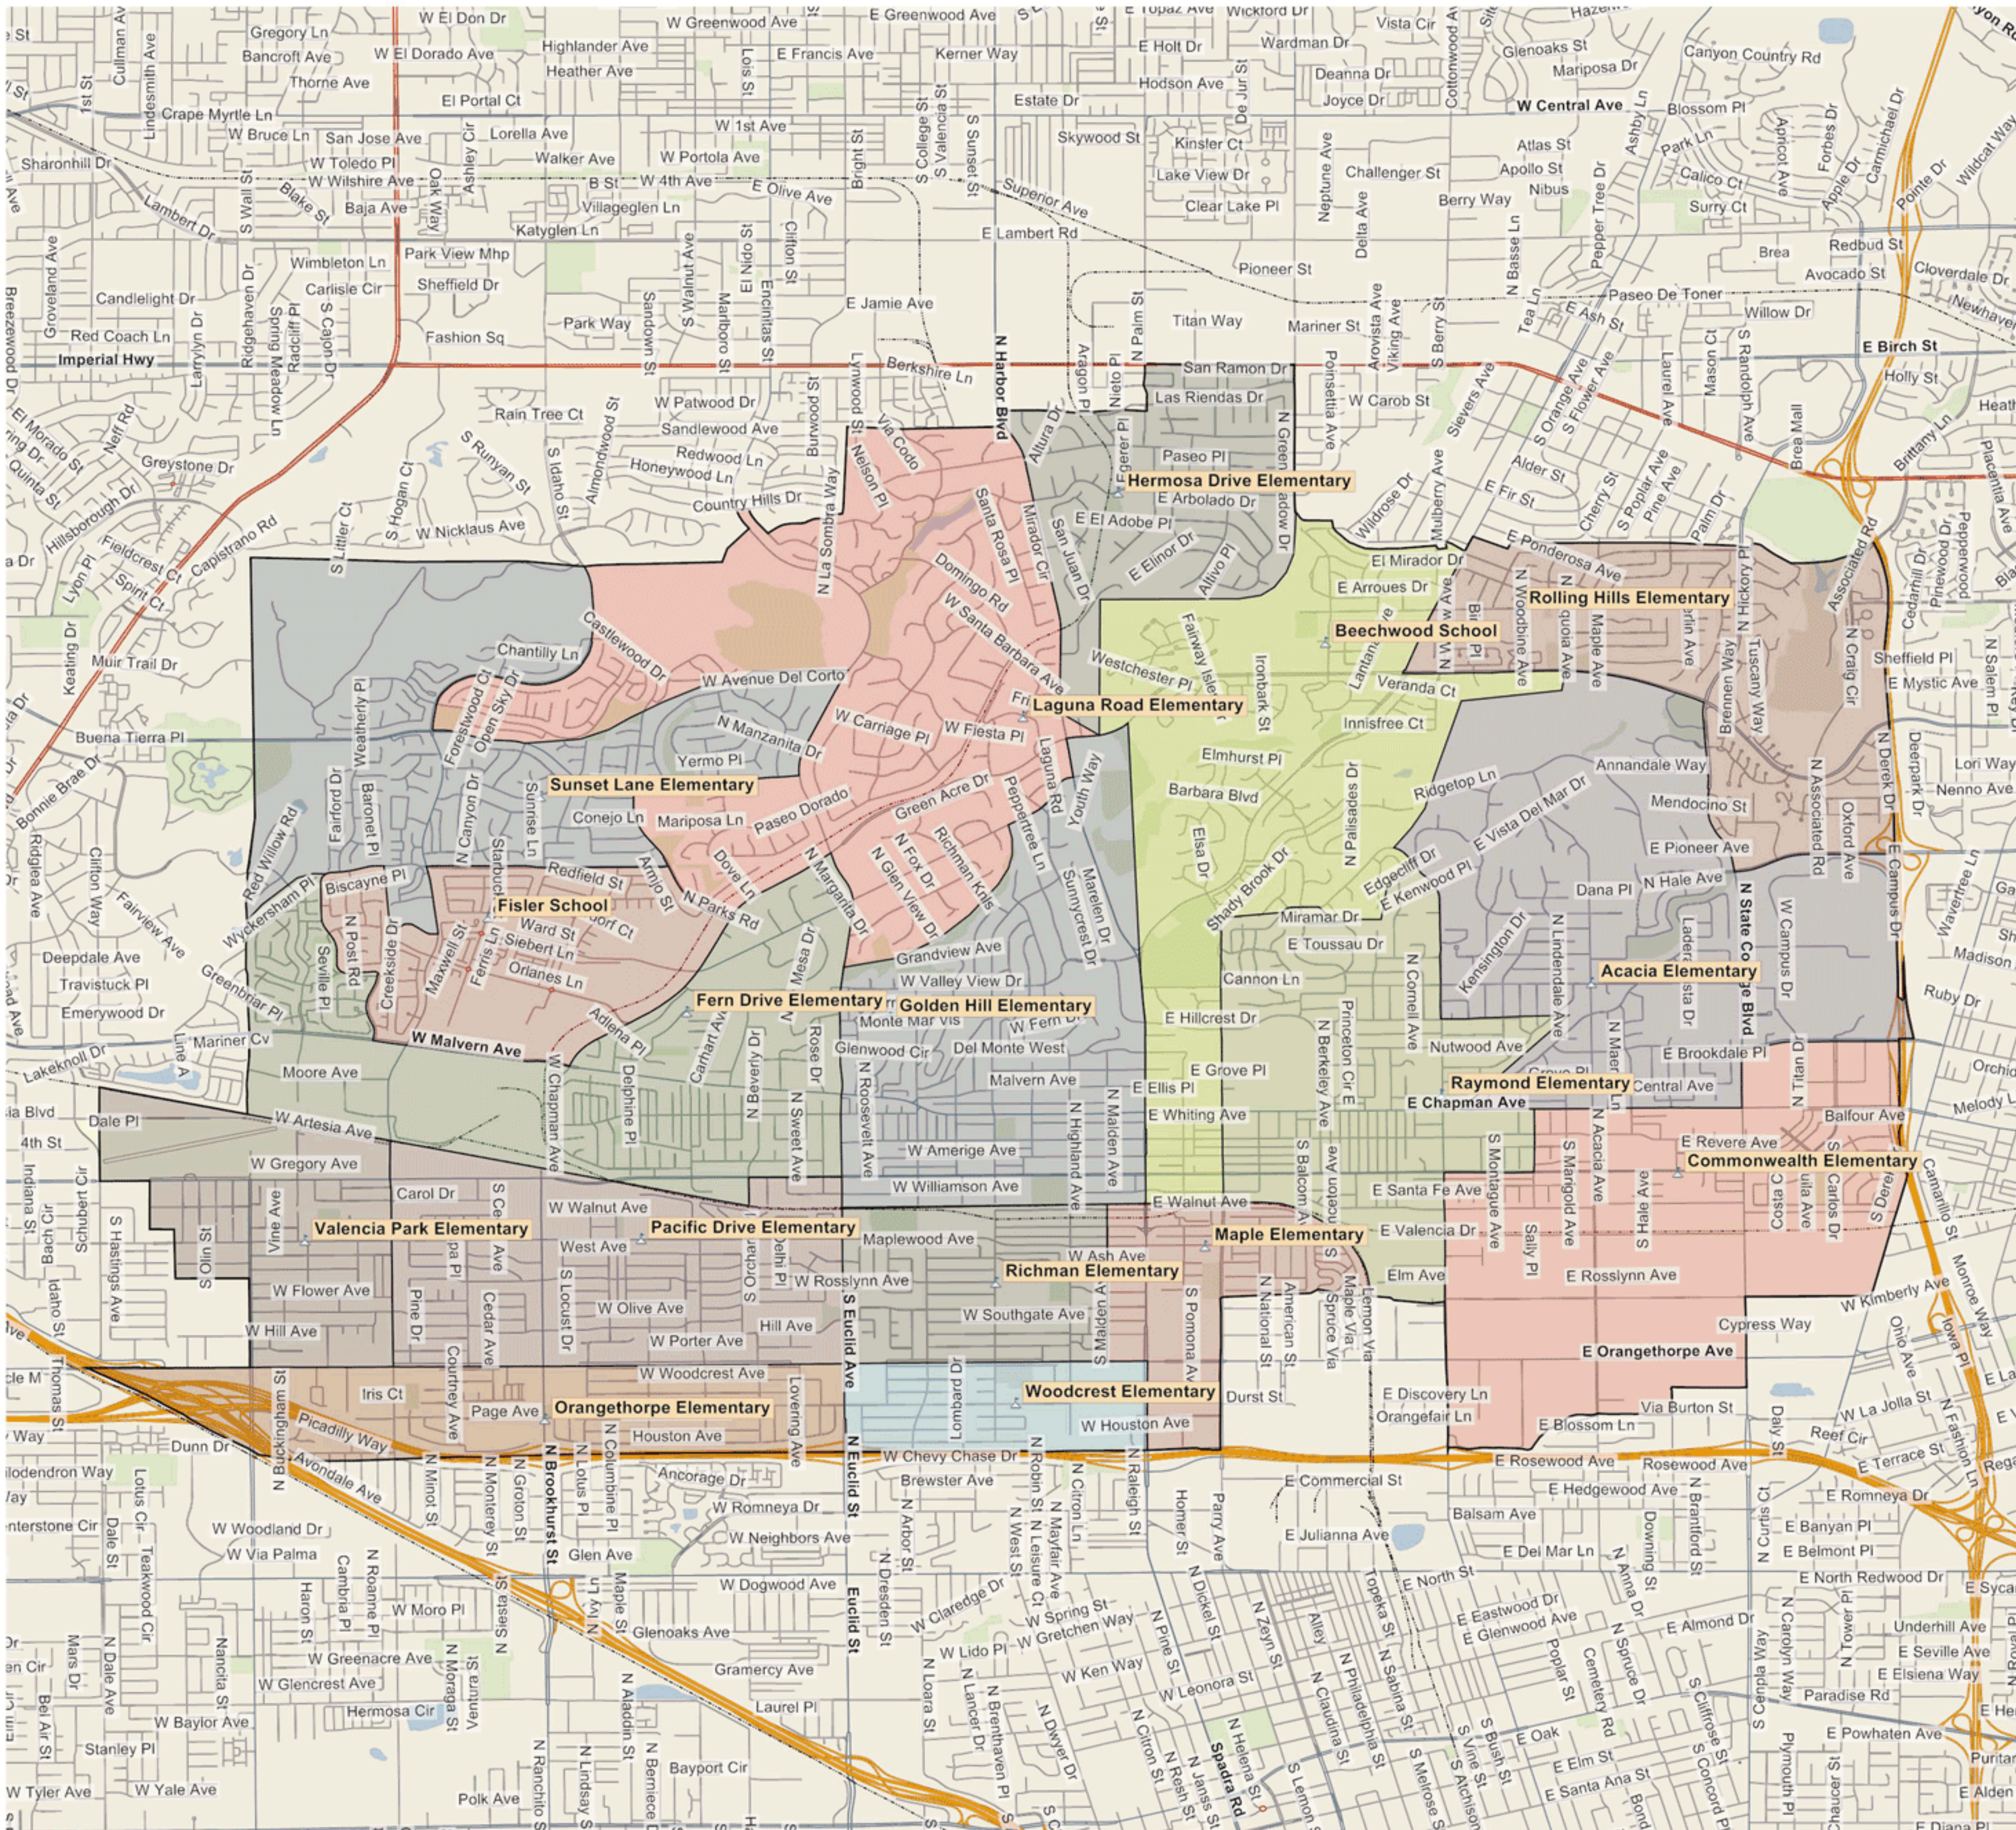

Fullerton School District Elementary School Attendance Areas

- Acacia ES
- Beechwood School
- Commonwealth ES
- Fern Drive ES
- Fisler School
- Golden Hill ES
- Hermosa Drive ES
- Laguna Road ES
- Maple ES
- Orangethorpe ES
- Pacific Drive ES
- Raymond ES
- Richman ES
- Rolling Hills ES
- Sunset Lane ES
- Valencia Park ES
- Woodcrest ES