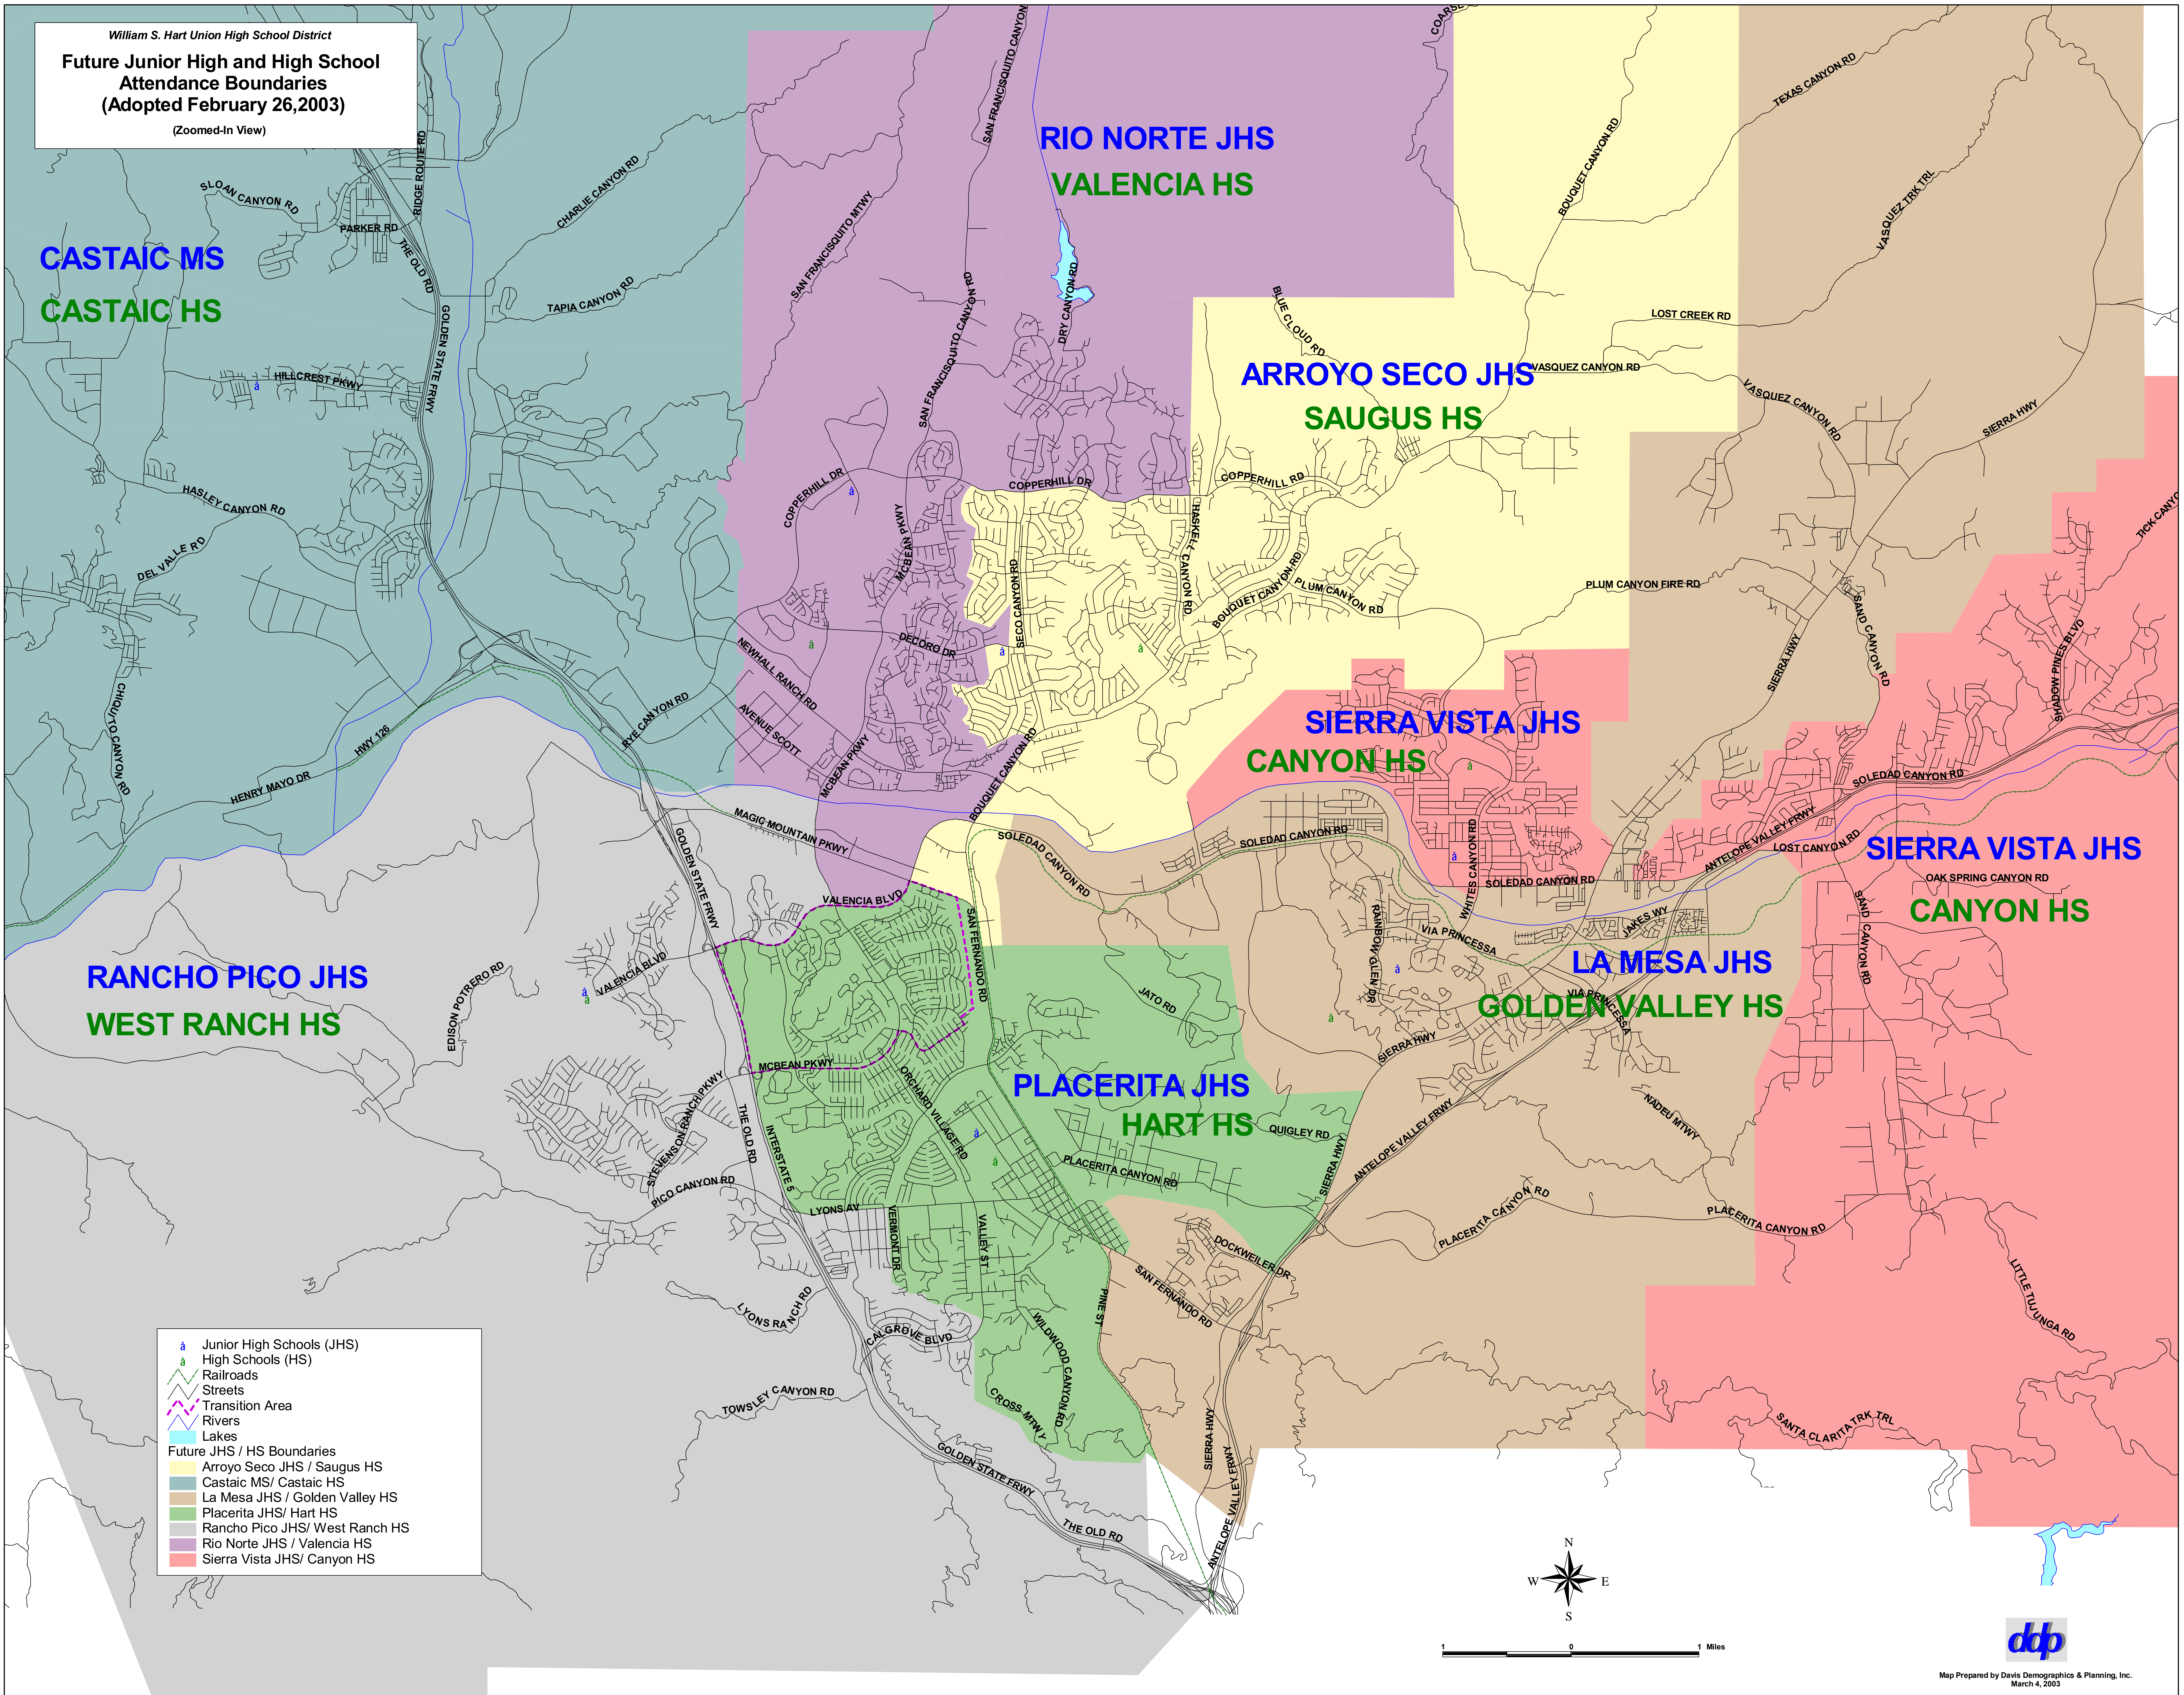

William S. Hart Union High School District
**Future Junior High and High School
Attendance Boundaries**
(Adopted February 26, 2003)
(Zoomed-In View)

- Junior High Schools (JHS)
- High Schools (HS)
- Railroads
- Streets
- Transition Area
- Rivers
- Lakes
- Future JHS / HS Boundaries**
- Arroyo Seco JHS / Saugus HS
- Castaic MS/ Castaic HS
- La Mesa JHS / Golden Valley HS
- Placerita JHS/ Hart HS
- Rancho Pico JHS/ West Ranch HS
- Rio Norte JHS / Valencia HS
- Sierra Vista JHS/ Canyon HS