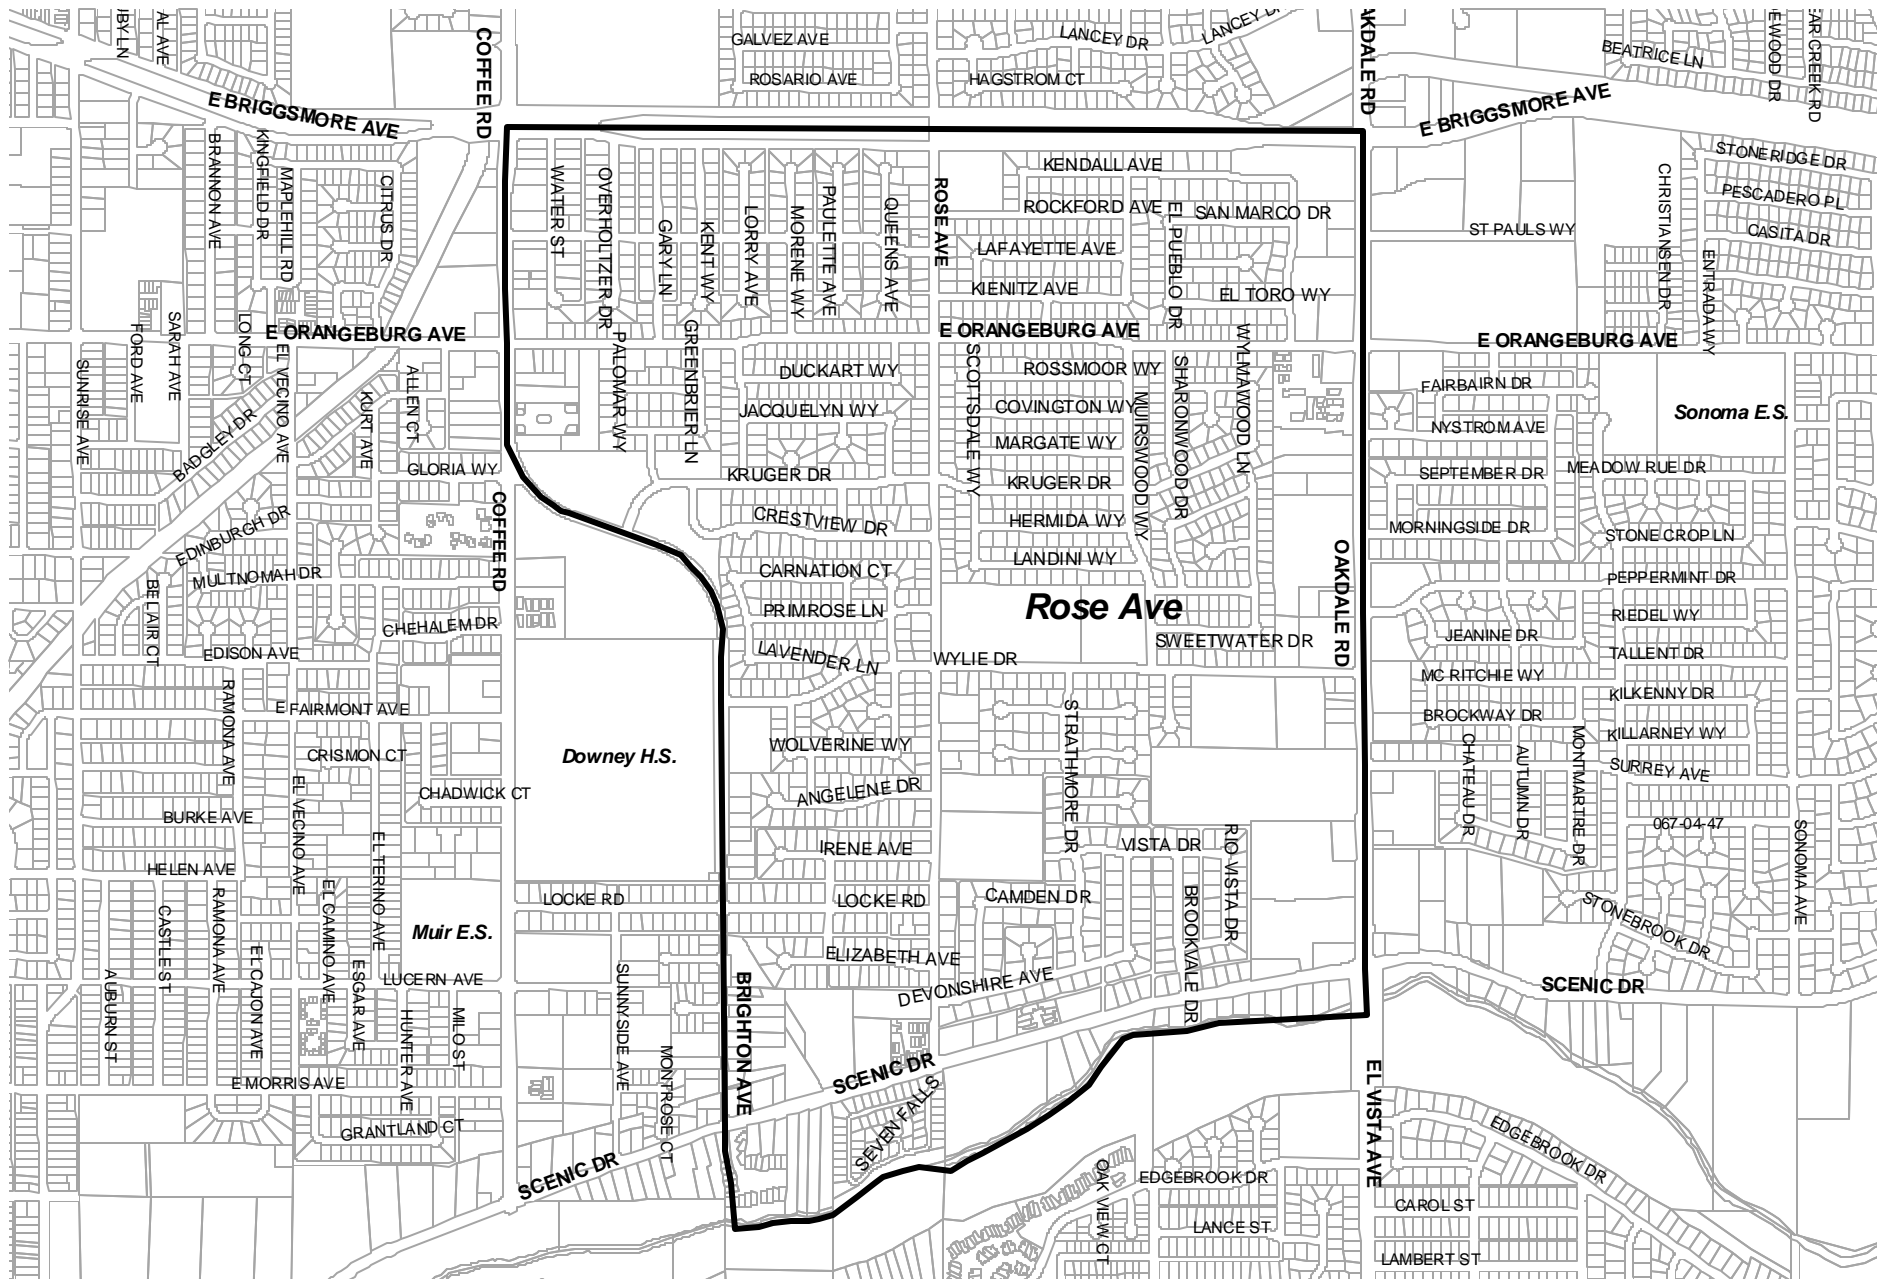

ROSE AVENUE ELEMENTARY SCHOOL ATTENDANCE AREA

7/15/03

MODESTO CITY SCHOOL DISTRICT