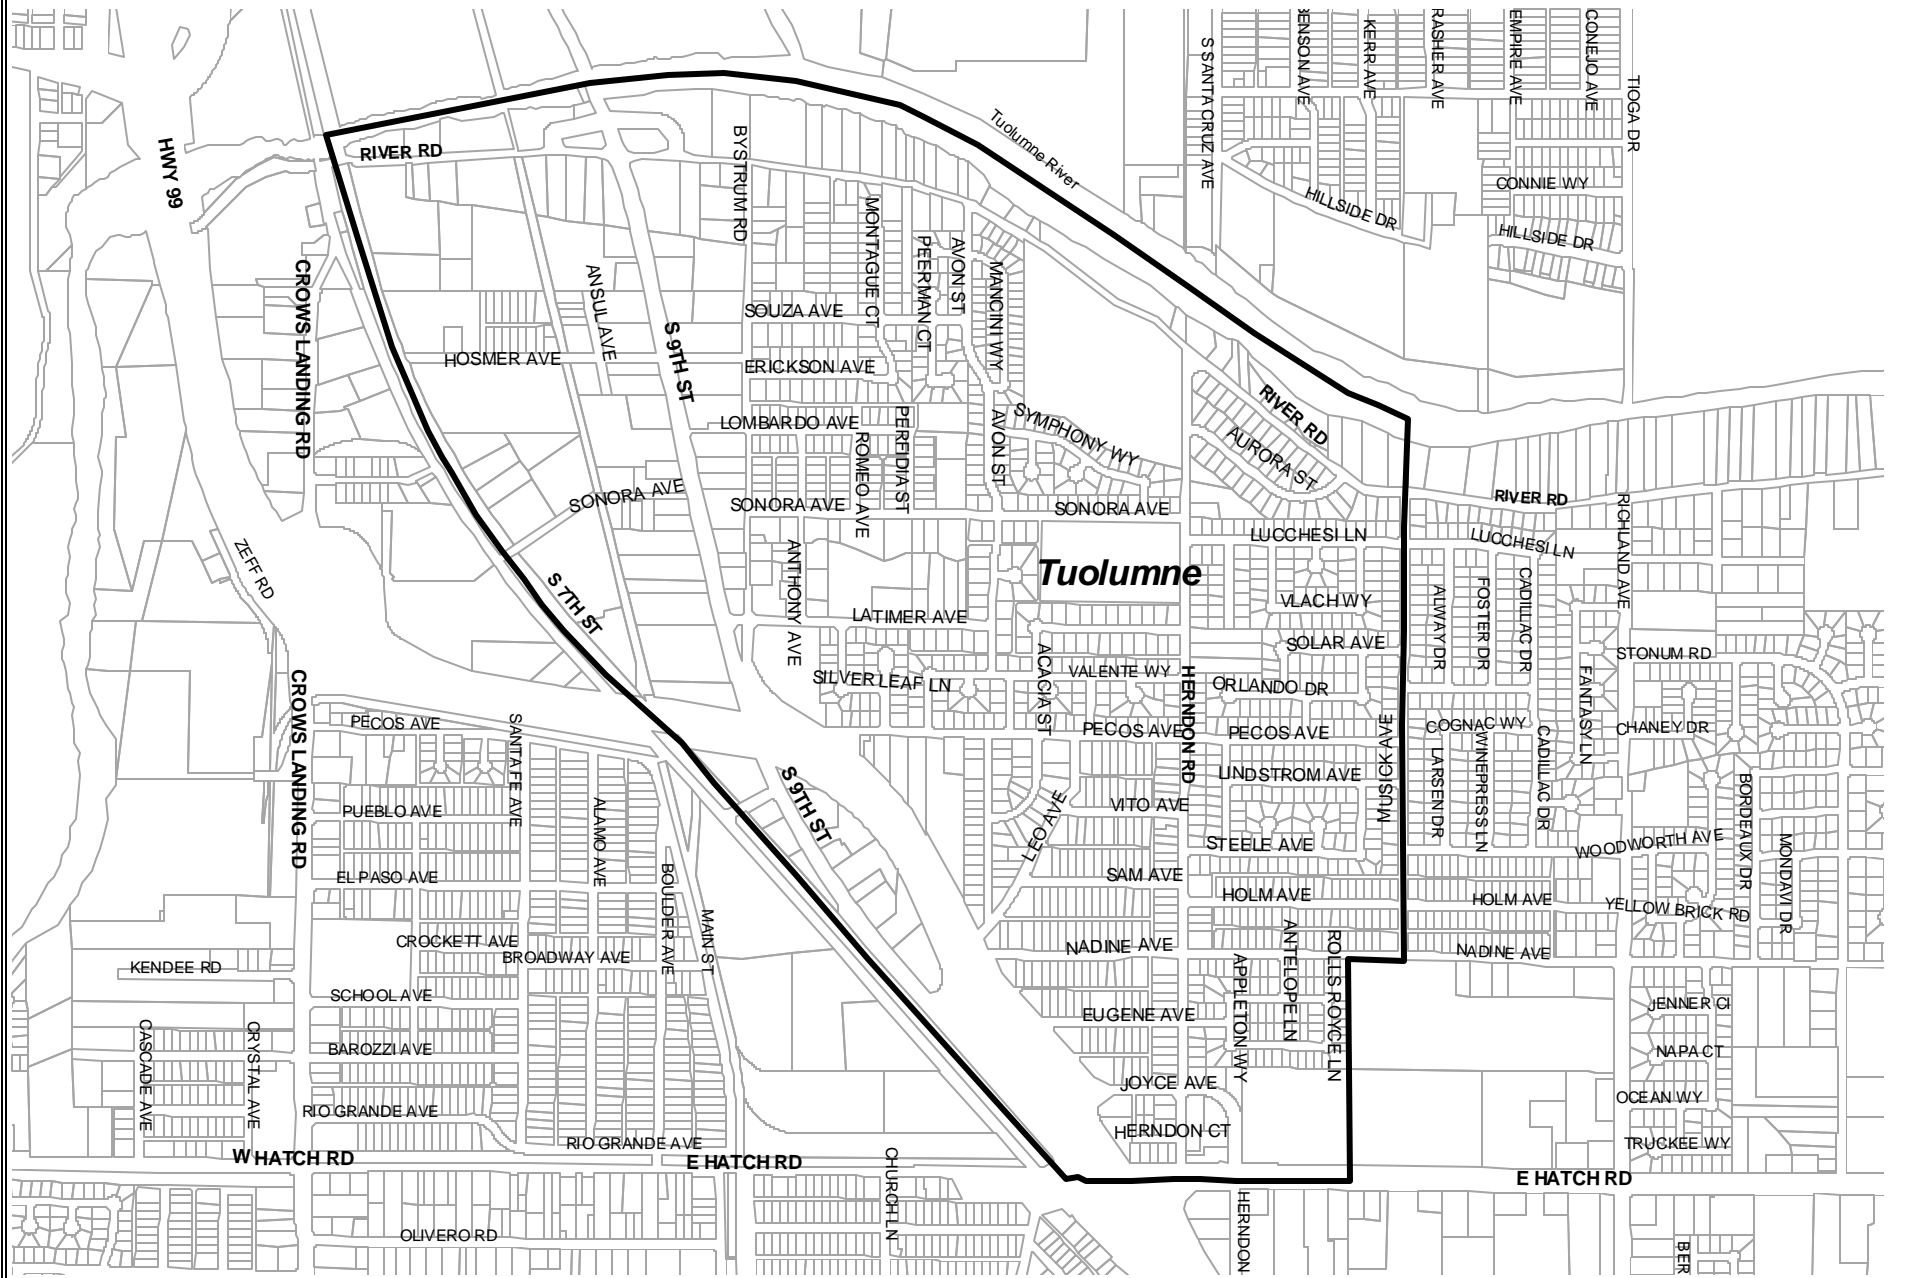

TUOLUMNE ELEMENTARY SCHOOL ATTENDANCE AREA

7/15/03

MODESTO CITY SCHOOL DISTRICT

22