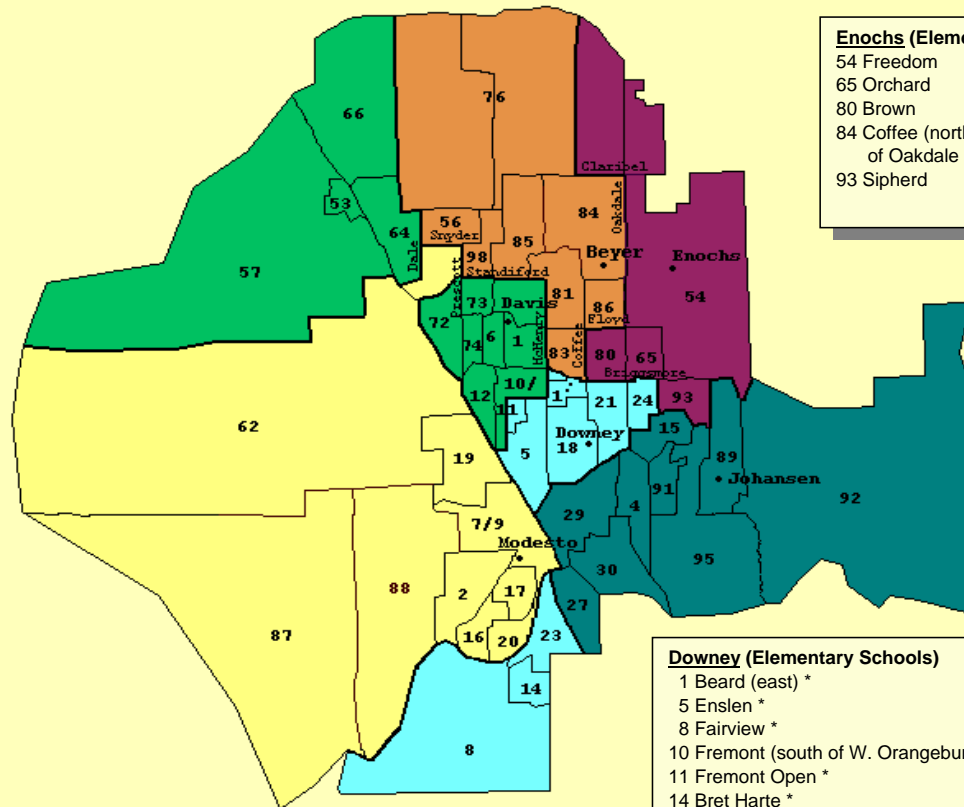

**Approved High School Boundaries
First Year Implementation 2006-2007**

Davis (Elementary Schools)

- 1 Beard (west) *
- 6 Everett *
- 10 Fremont (west of Tully Rd) *
- 11 Fremont Open *
- 12 Garrison *
- 53 Salida *
- 57 Boer *
- 64 Perkins *
- 66 Sisk *
- 72 Chrysler (south of Standiford Ave)
- 73 Eisenhut *
- 74 Muncy *
- 85 Woodrow (south of Standiford Ave) *

Beyer (Elementary Schools)

- 56 Dieterich (north of Snyder Ave)
- 76 Stanislaus
- 81 Sherwood *
- 83 Standiford *
- 84 Coffee (west of Oakdale Rd-except Riverbank area - and south of Claribel Rd)
- 85 Woodrow (north of Standiford Ave) *
- 86 Sylvan *
- 98 Baptist

Enochs (Elementary Schools)

- 54 Freedom
- 65 Orchard
- 80 Brown
- 84 Coffee (north of Claribel Rd and east of Oakdale Rd)
- 93 Sipherd

Johansen (Elementary Schools)

- 4 El Vista *
- 15 Lakewood *
- 27 Tuolumne *
- 29 Wilson
- 30 Wright *
- 89 Stroud *
- 91 Capistrano *
- 92 Empire *
- 95 Hughes *

Modesto (Elementary Schools)

- 2 Burbank *
- 7/9 Pearson/Franklin *
- 16 Kirschen *
- 17 Marshall *
- 19 Martone *
- 20 Robertson Road *
- 56 Dieterich (south of Snyder Ave)
- 62 Hart Ransom *
- 87 Shiloh *
- 88 Paradise *

Downey (Elementary Schools)

- 1 Beard (east) *
- 5 Enslin *
- 8 Fairview *
- 10 Fremont (south of W. Orangeburg Ave.) *
- 11 Fremont Open *
- 14 Bret Harte *
- 18 Muir *
- 21 Rose Avenue *
- 23 Shackelford *
- 24 Sonoma *

Note: It is anticipated that changes will primarily affect today's 7th/8th graders who will be freshman in the 2006-2007 school year when the boundary changes will be implemented. Not all students will be affected by the proposed changes. * = No Change