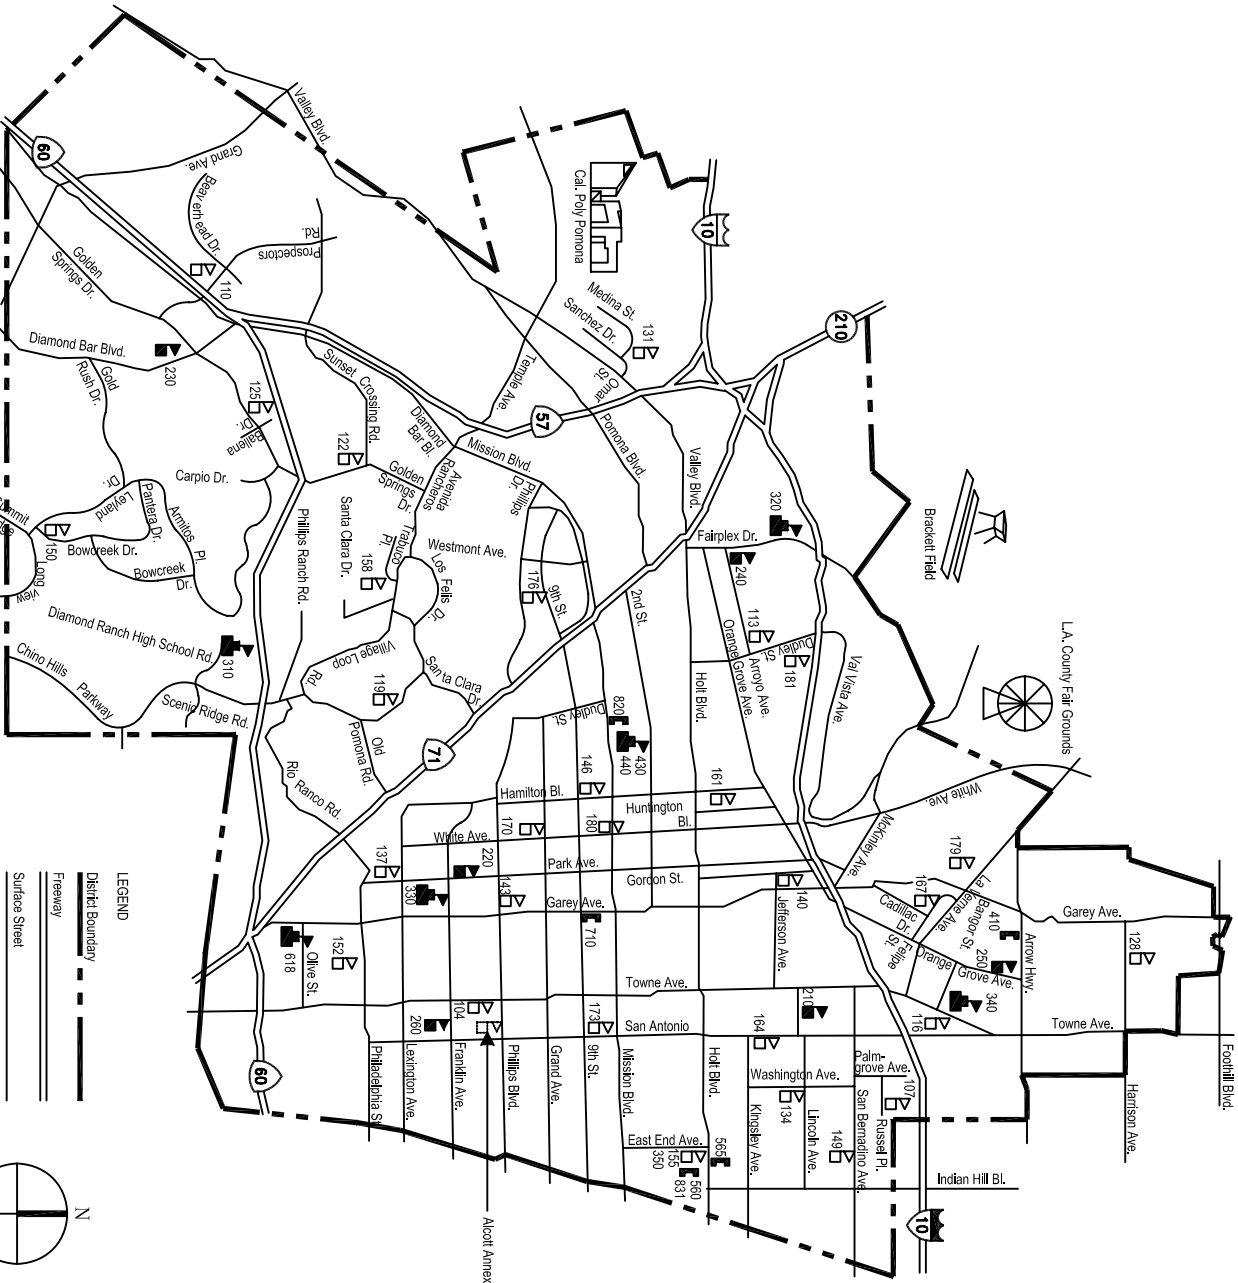

Pomona Unified School District

LEGEND

- Elementary Schools
- High Schools
- Middle Schools
- Other Facilities
- District Boundary
- Freeway
- Surface Street

▢ Elementary Schools

- Alcott Annex 104
- Alfson 107
- Armstrong 110
- Arroyo 113
- Barfield 116
- Cornez 181
- Decker 119
- Diamond Point 122
- Golden Springs 125
- Hanson 128
- Harrison 131
- Kallogg 131
- Kingsley 134
- Lexington 137
- Lincoln 140
- Lopez 180
- Madson 143
- Mendoza 146
- Montvue 149
- Partera 150
- Philadelphina 152
- Pueblo 155
- Ranch Hills 158
- Roosevelt 161
- San Antonio 164
- San Jose 167
- Vejar 170
- Washington 173
- Westmont 176
- Yorba 179

▣ High Schools

- Diamond Ranch 310
- Ganessa 320
- Garey 330
- Garey Village 618
- Park West 430
- Pomona Alternative School 440
- Pomona 340
- Village Academy 350

▣ Middle Schools

- Emerson 210
- Fremont 220
- Lorbeer 230
- Marshall 240
- Palmeras 250
- Simons 280

▣ Other Facilities