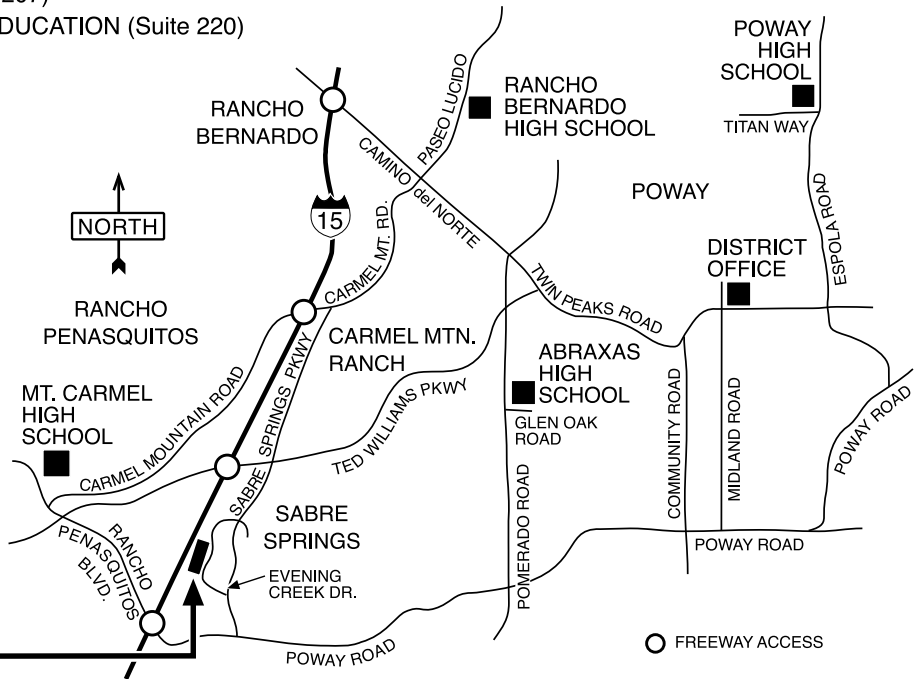

**POWAY UNIFIED SCHOOL DISTRICT
ADMINISTRATION CENTER**

SATELLITE LOCATIONS

SABRE SPRINGS BUSINESS CENTER

13230 Evening Creek Drive, San Diego, CA 92128

- ATTENDANCE & WELFARE (Suite 207)
- CAREER, TECHNICAL & ADULT EDUCATION (Suite 220)
- SPECIAL EDUCATION (Suite 214)
- WELLNESS (Suite 208-209)

SCRIPPS POWAY BUSINESS PARK

12225 Kirkham Road, Suite 100, Poway, CA 92064

- FOOD AND NUTRITION DEPARTMENT (Suite 100)