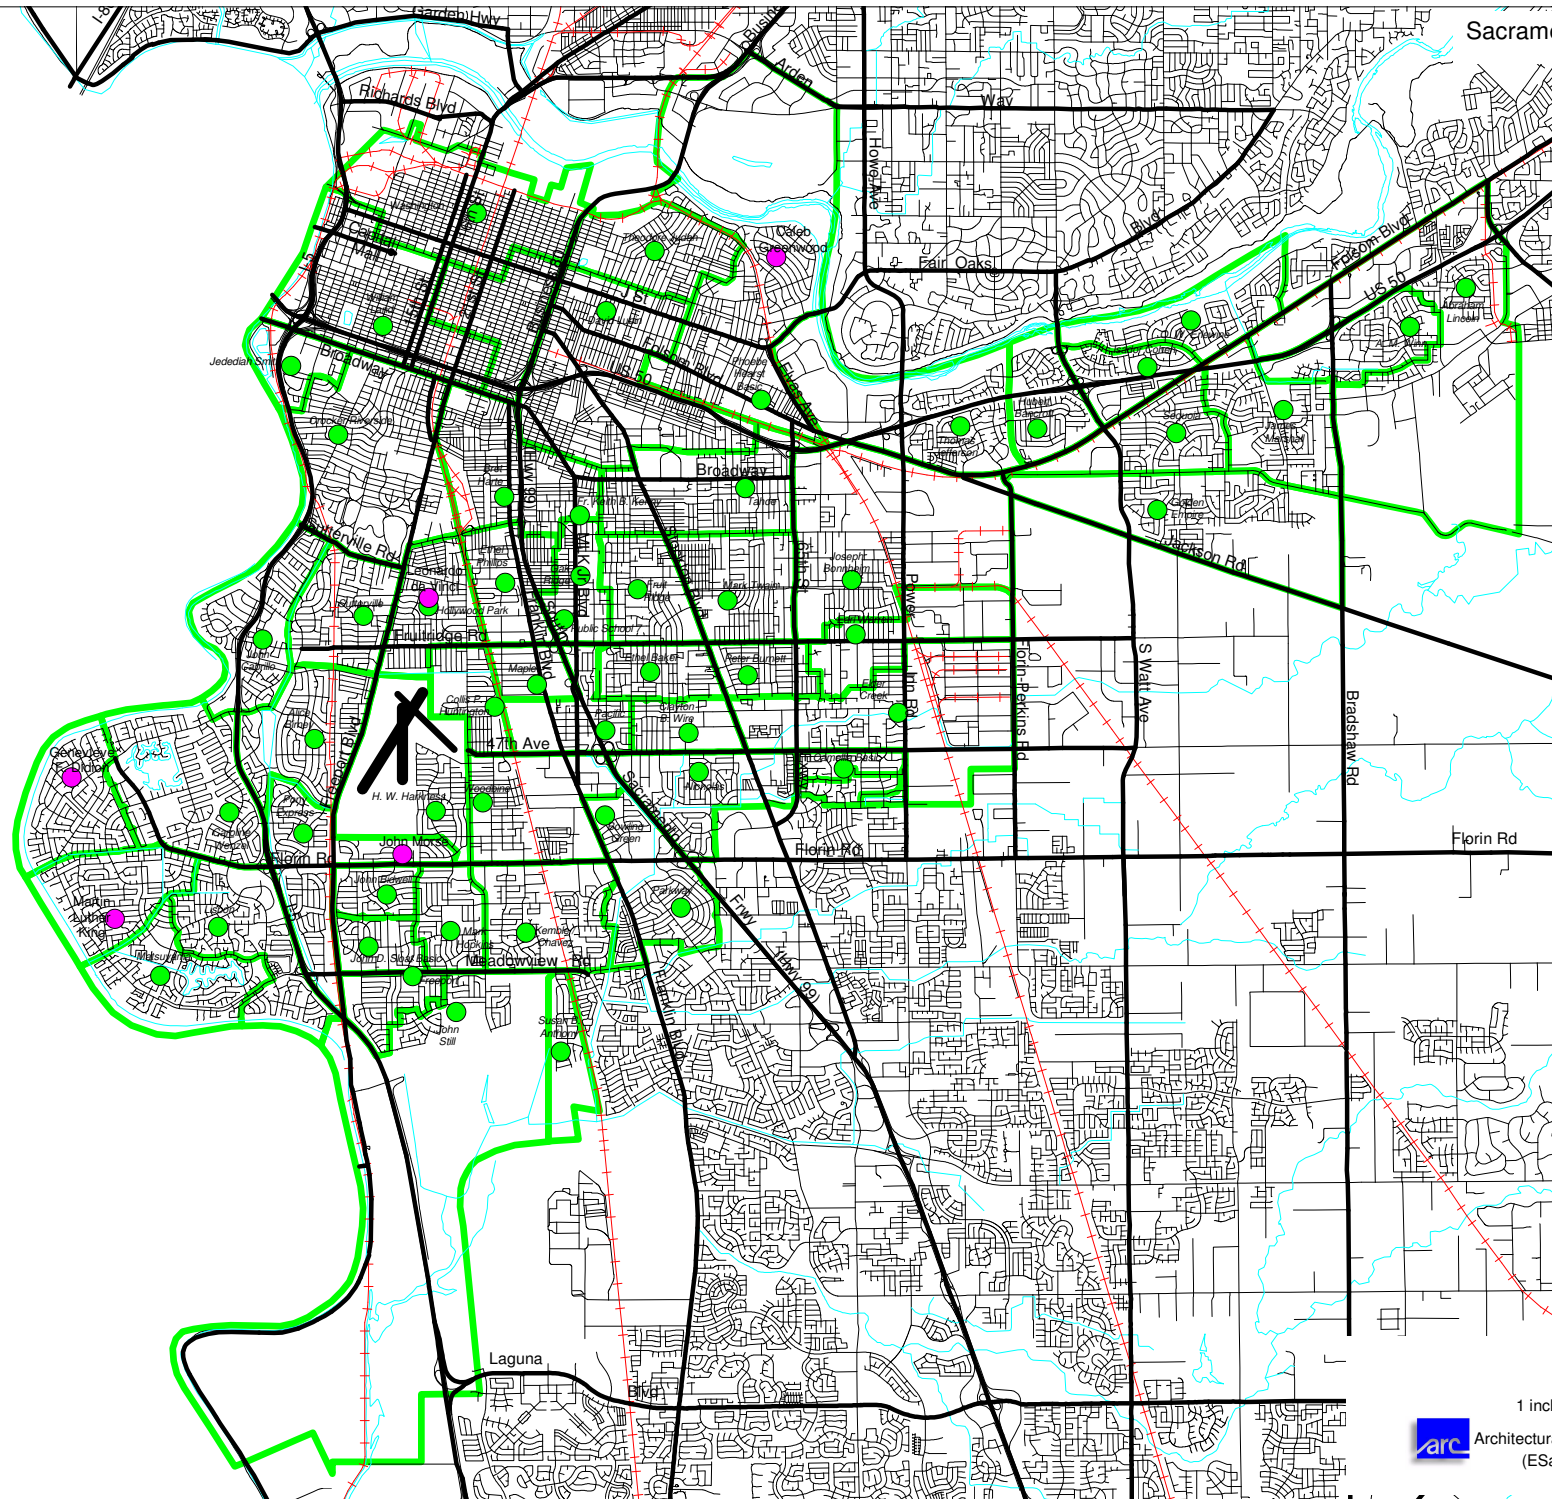

Elementary School Assignment Areas for 2007/2008

- Elementary Location
- K-8 Location
- Assignment Area

- ~ Neighborhood Road
- Major Road
- ~ Water
- Railroad
- Executive Airport Runways

Map Source: Sacramento Area Council of Governments TIGER file.

1 inch is approximately 1.76 miles