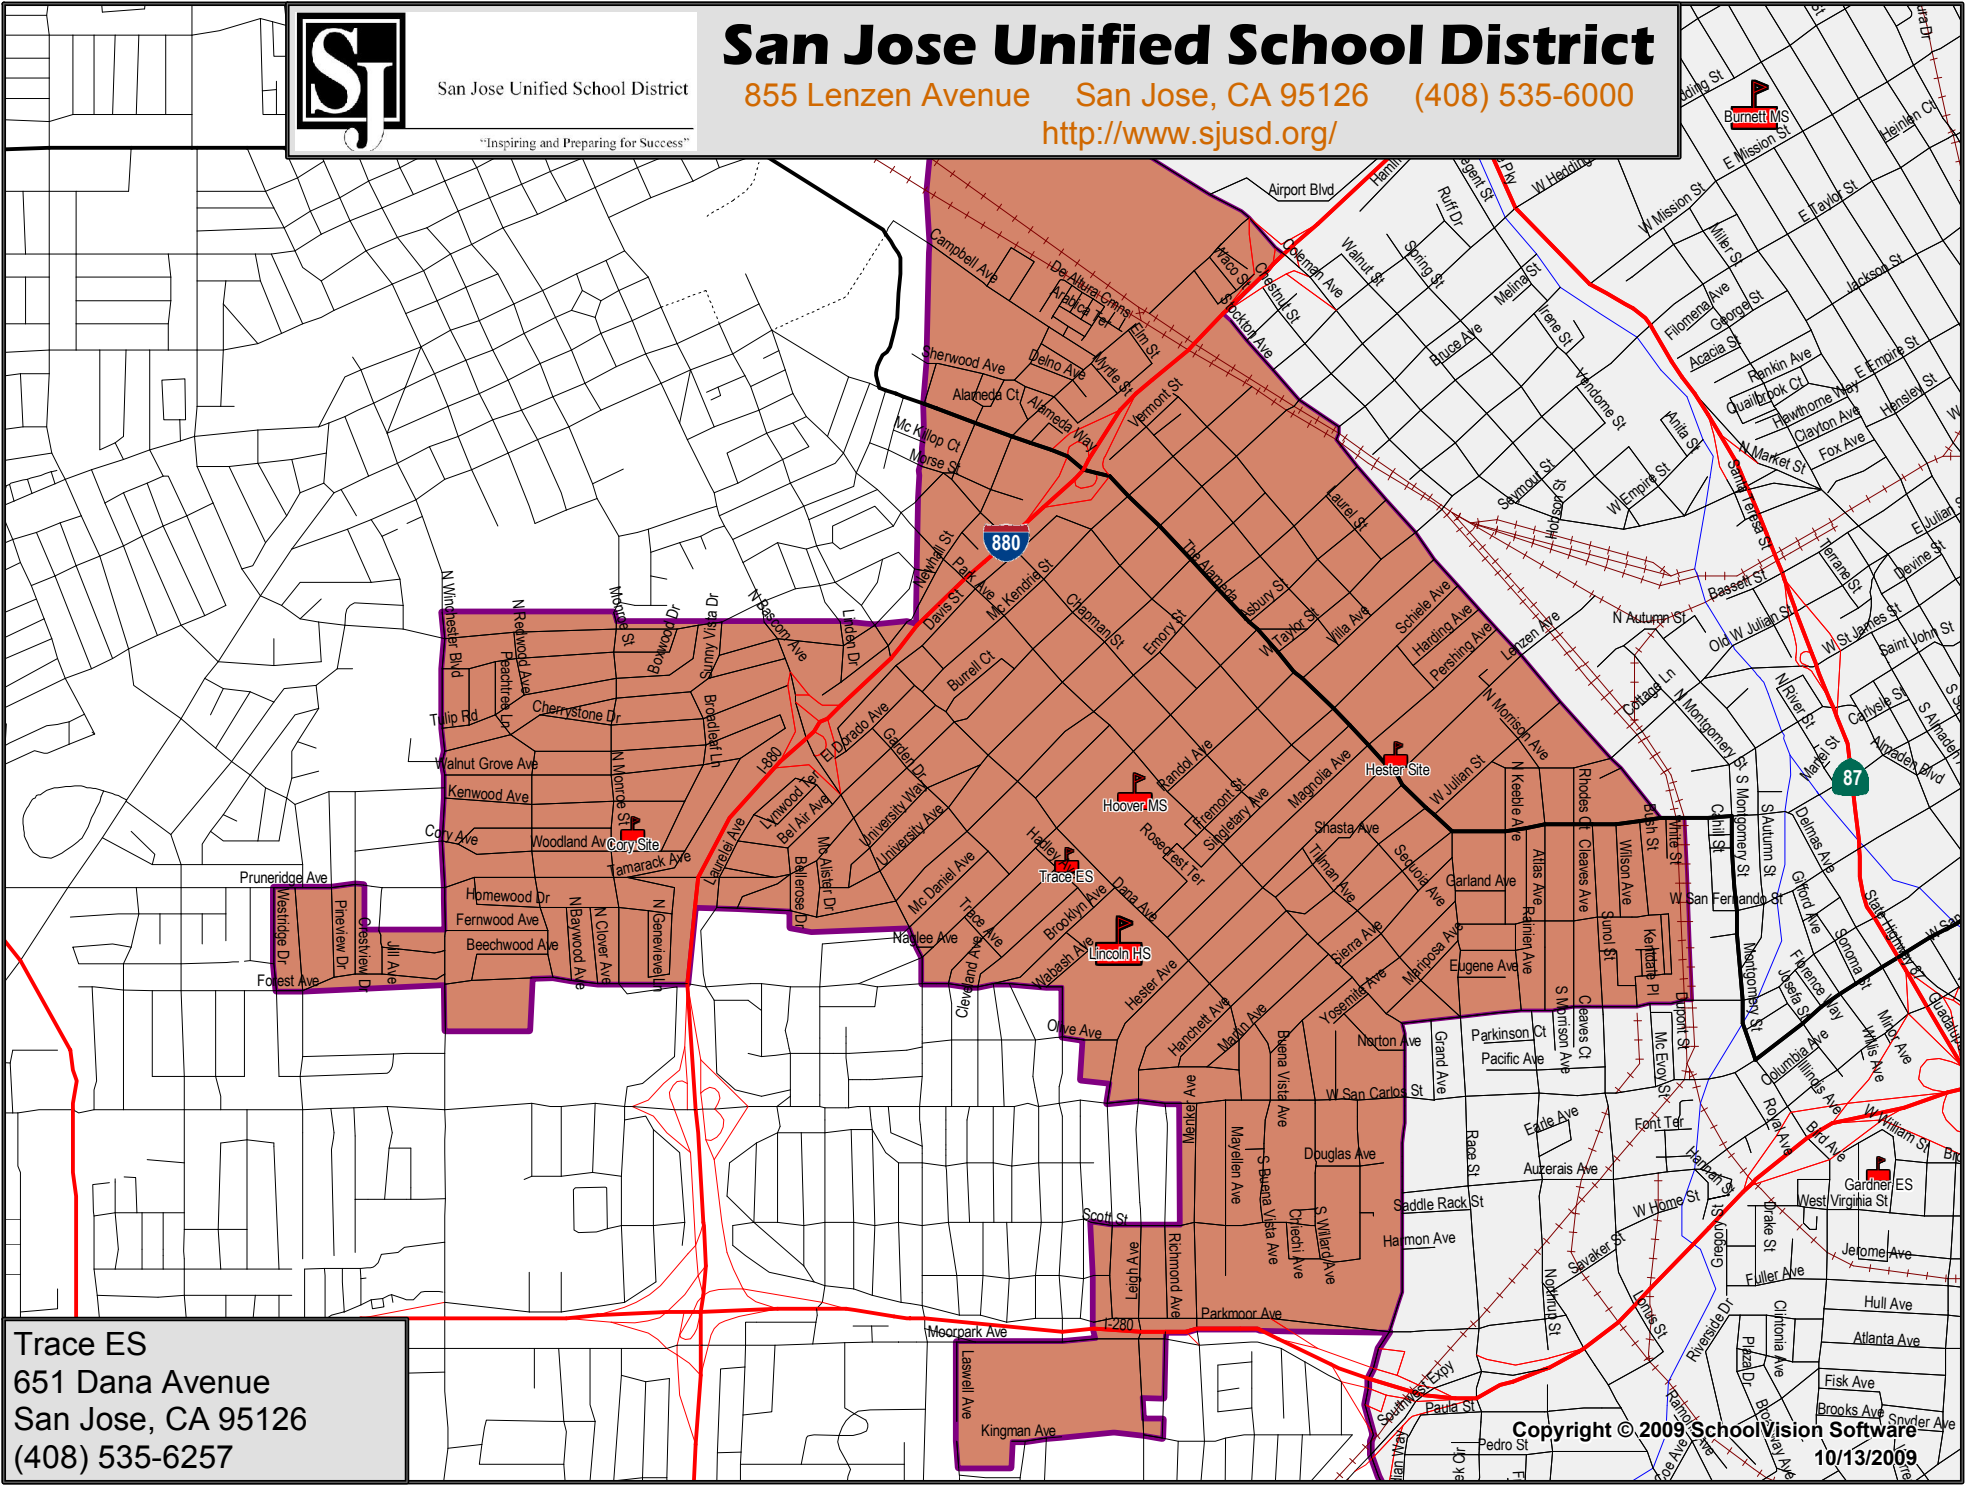

San Jose Unified School District

"Inspiring and Preparing for Success"

San Jose Unified School District

855 Lenzen Avenue San Jose, CA 95126 (408) 535-6000

<http://www.sjUSD.org/>

Trace ES
651 Dana Avenue
San Jose, CA 95126
(408) 535-6257