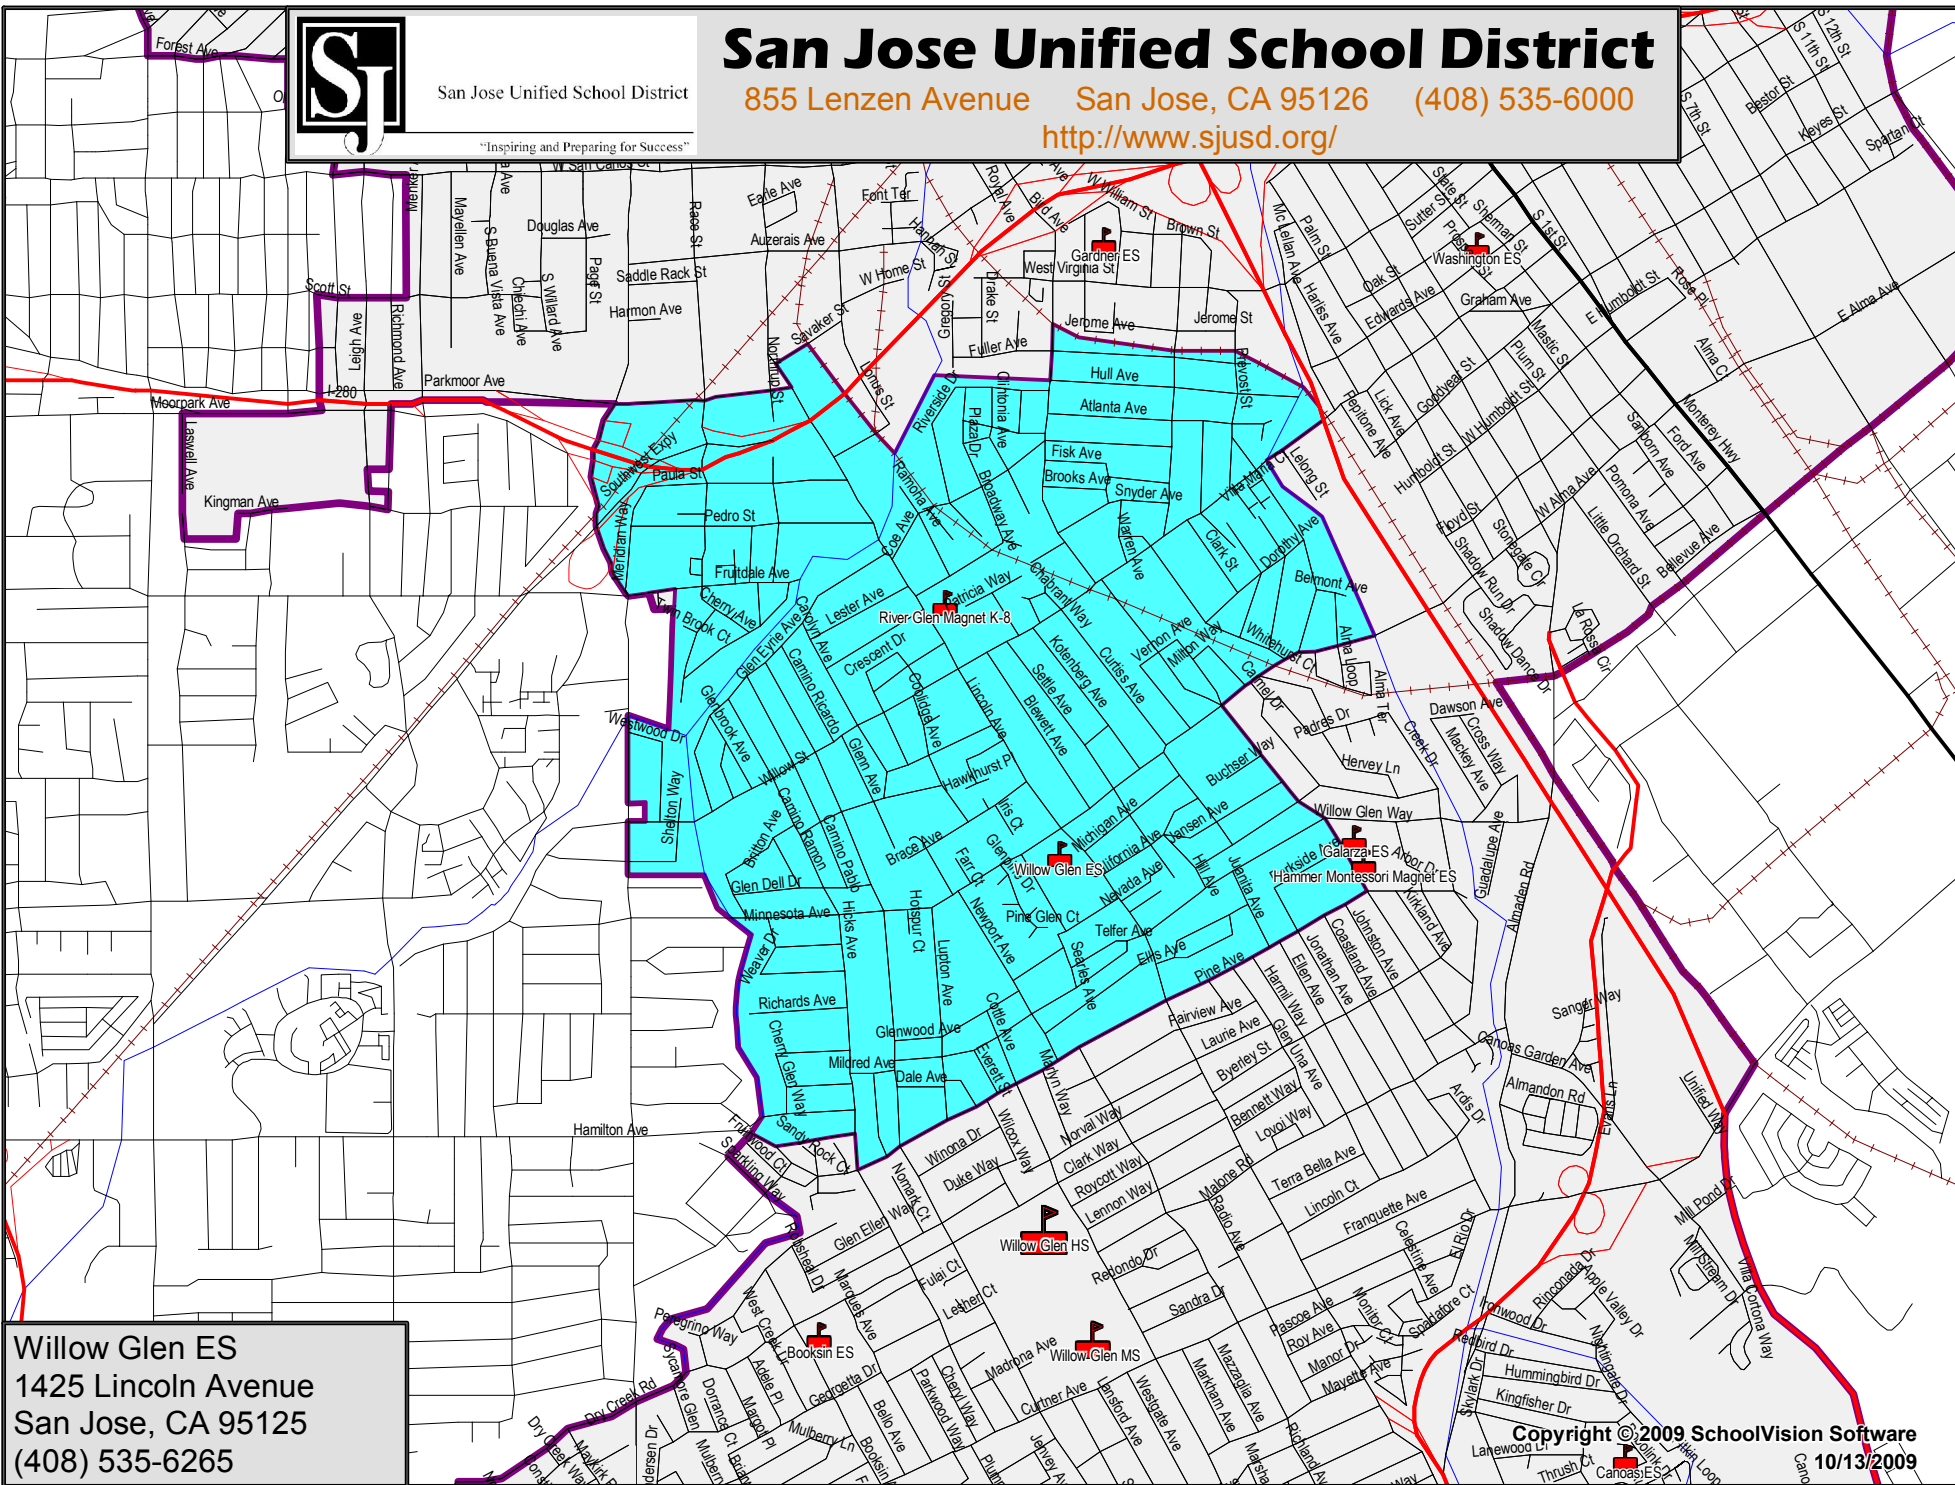

San Jose Unified School District

"Inspiring and Preparing for Success"

San Jose Unified School District

855 Lenzen Avenue San Jose, CA 95126 (408) 535-6000

<http://www.sjUSD.org/>

Willow Glen ES
 1425 Lincoln Avenue
 San Jose, CA 95125
 (408) 535-6265