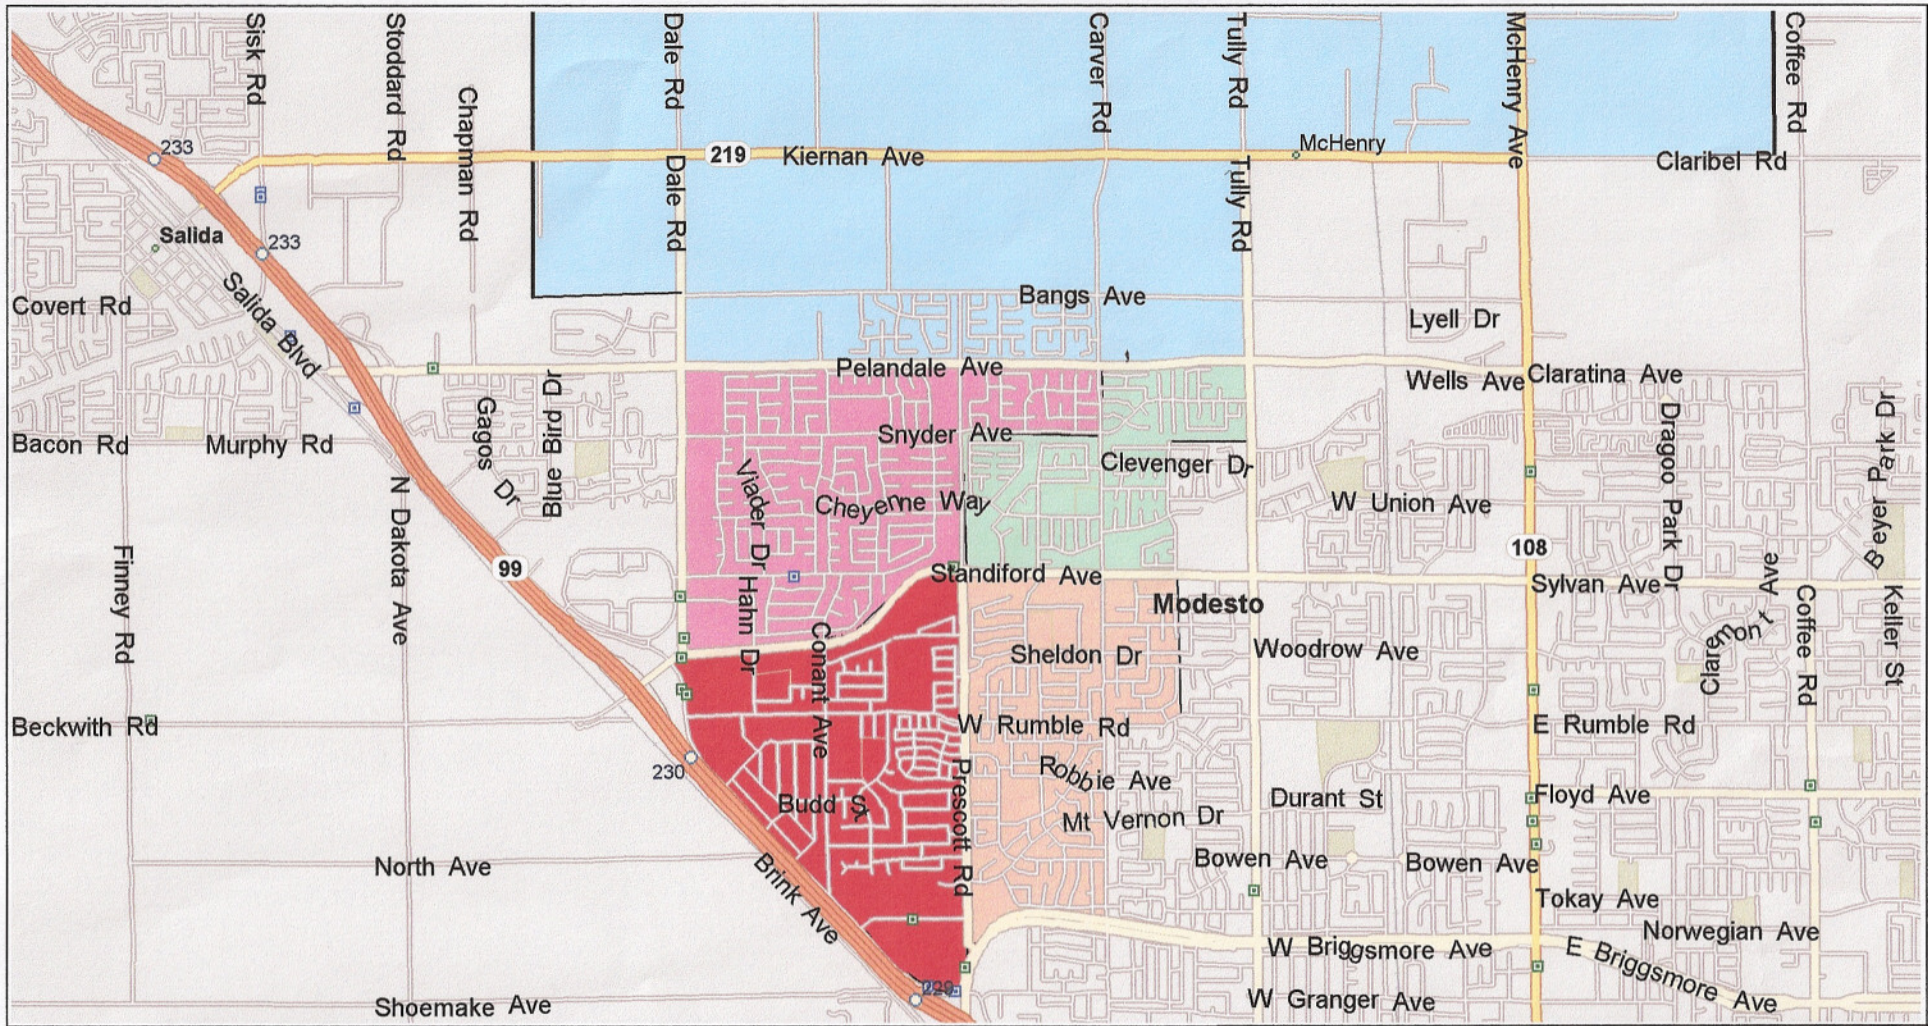

# Boundary Change Fall 2009

NOTE: Boundary for closure of Muncy School Fall 2009

0 mi 0.5 1 1.5 2 2.5