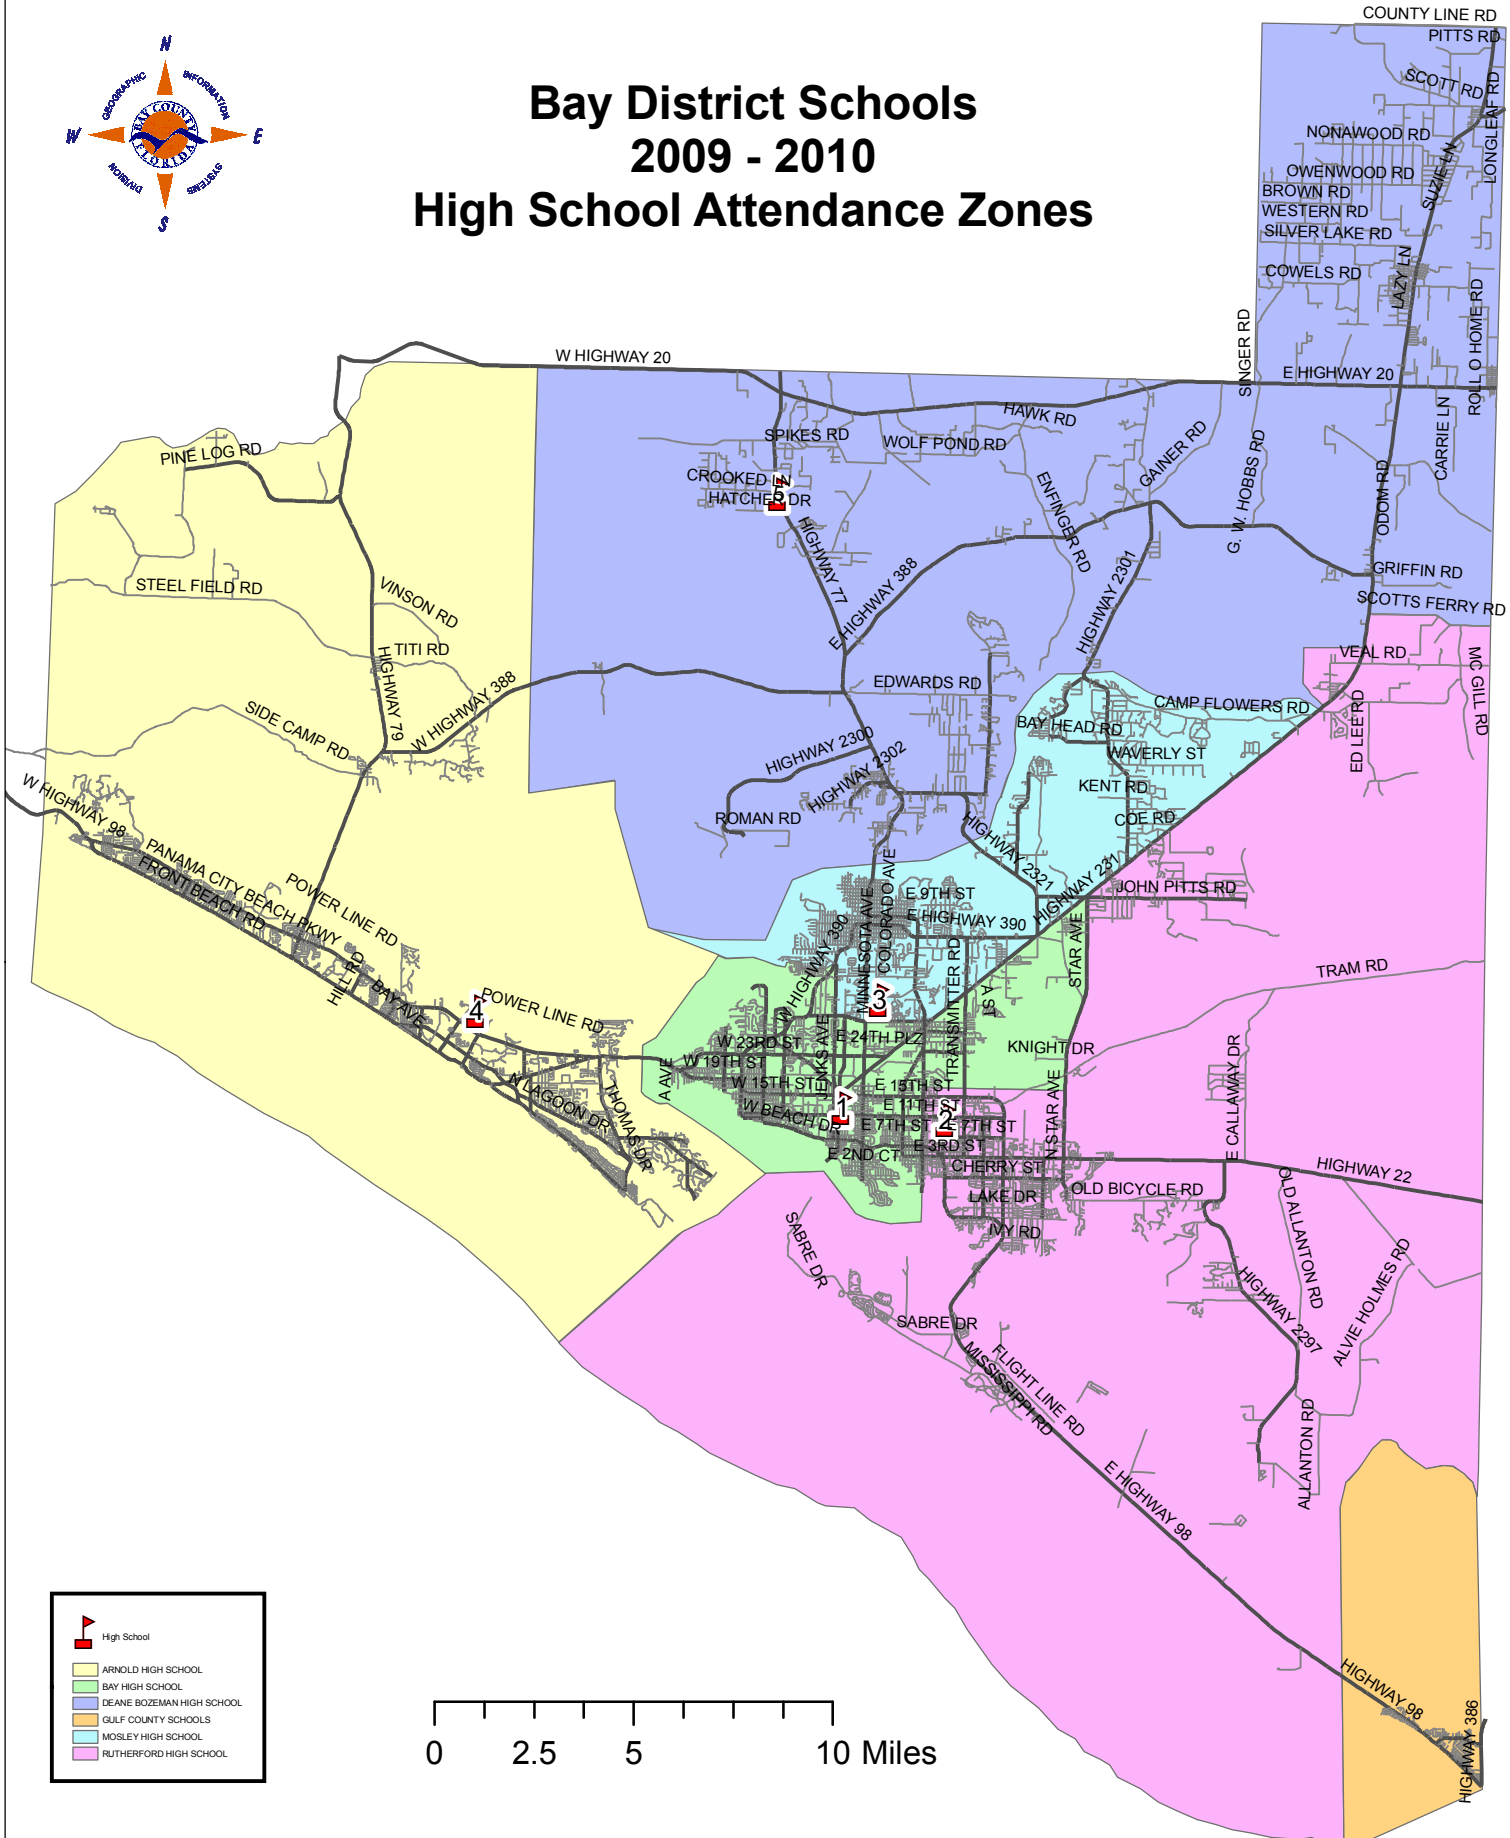

# Bay District Schools 2009 - 2010 High School Attendance Zones

	High School
	ARNOLD HIGH SCHOOL
	BAY HIGH SCHOOL
	DEANE BOZEMAN HIGH SCHOOL
	GULF COUNTY SCHOOLS
	MOSLEY HIGH SCHOOLS
	RUTHERFORD HIGH SCHOOL