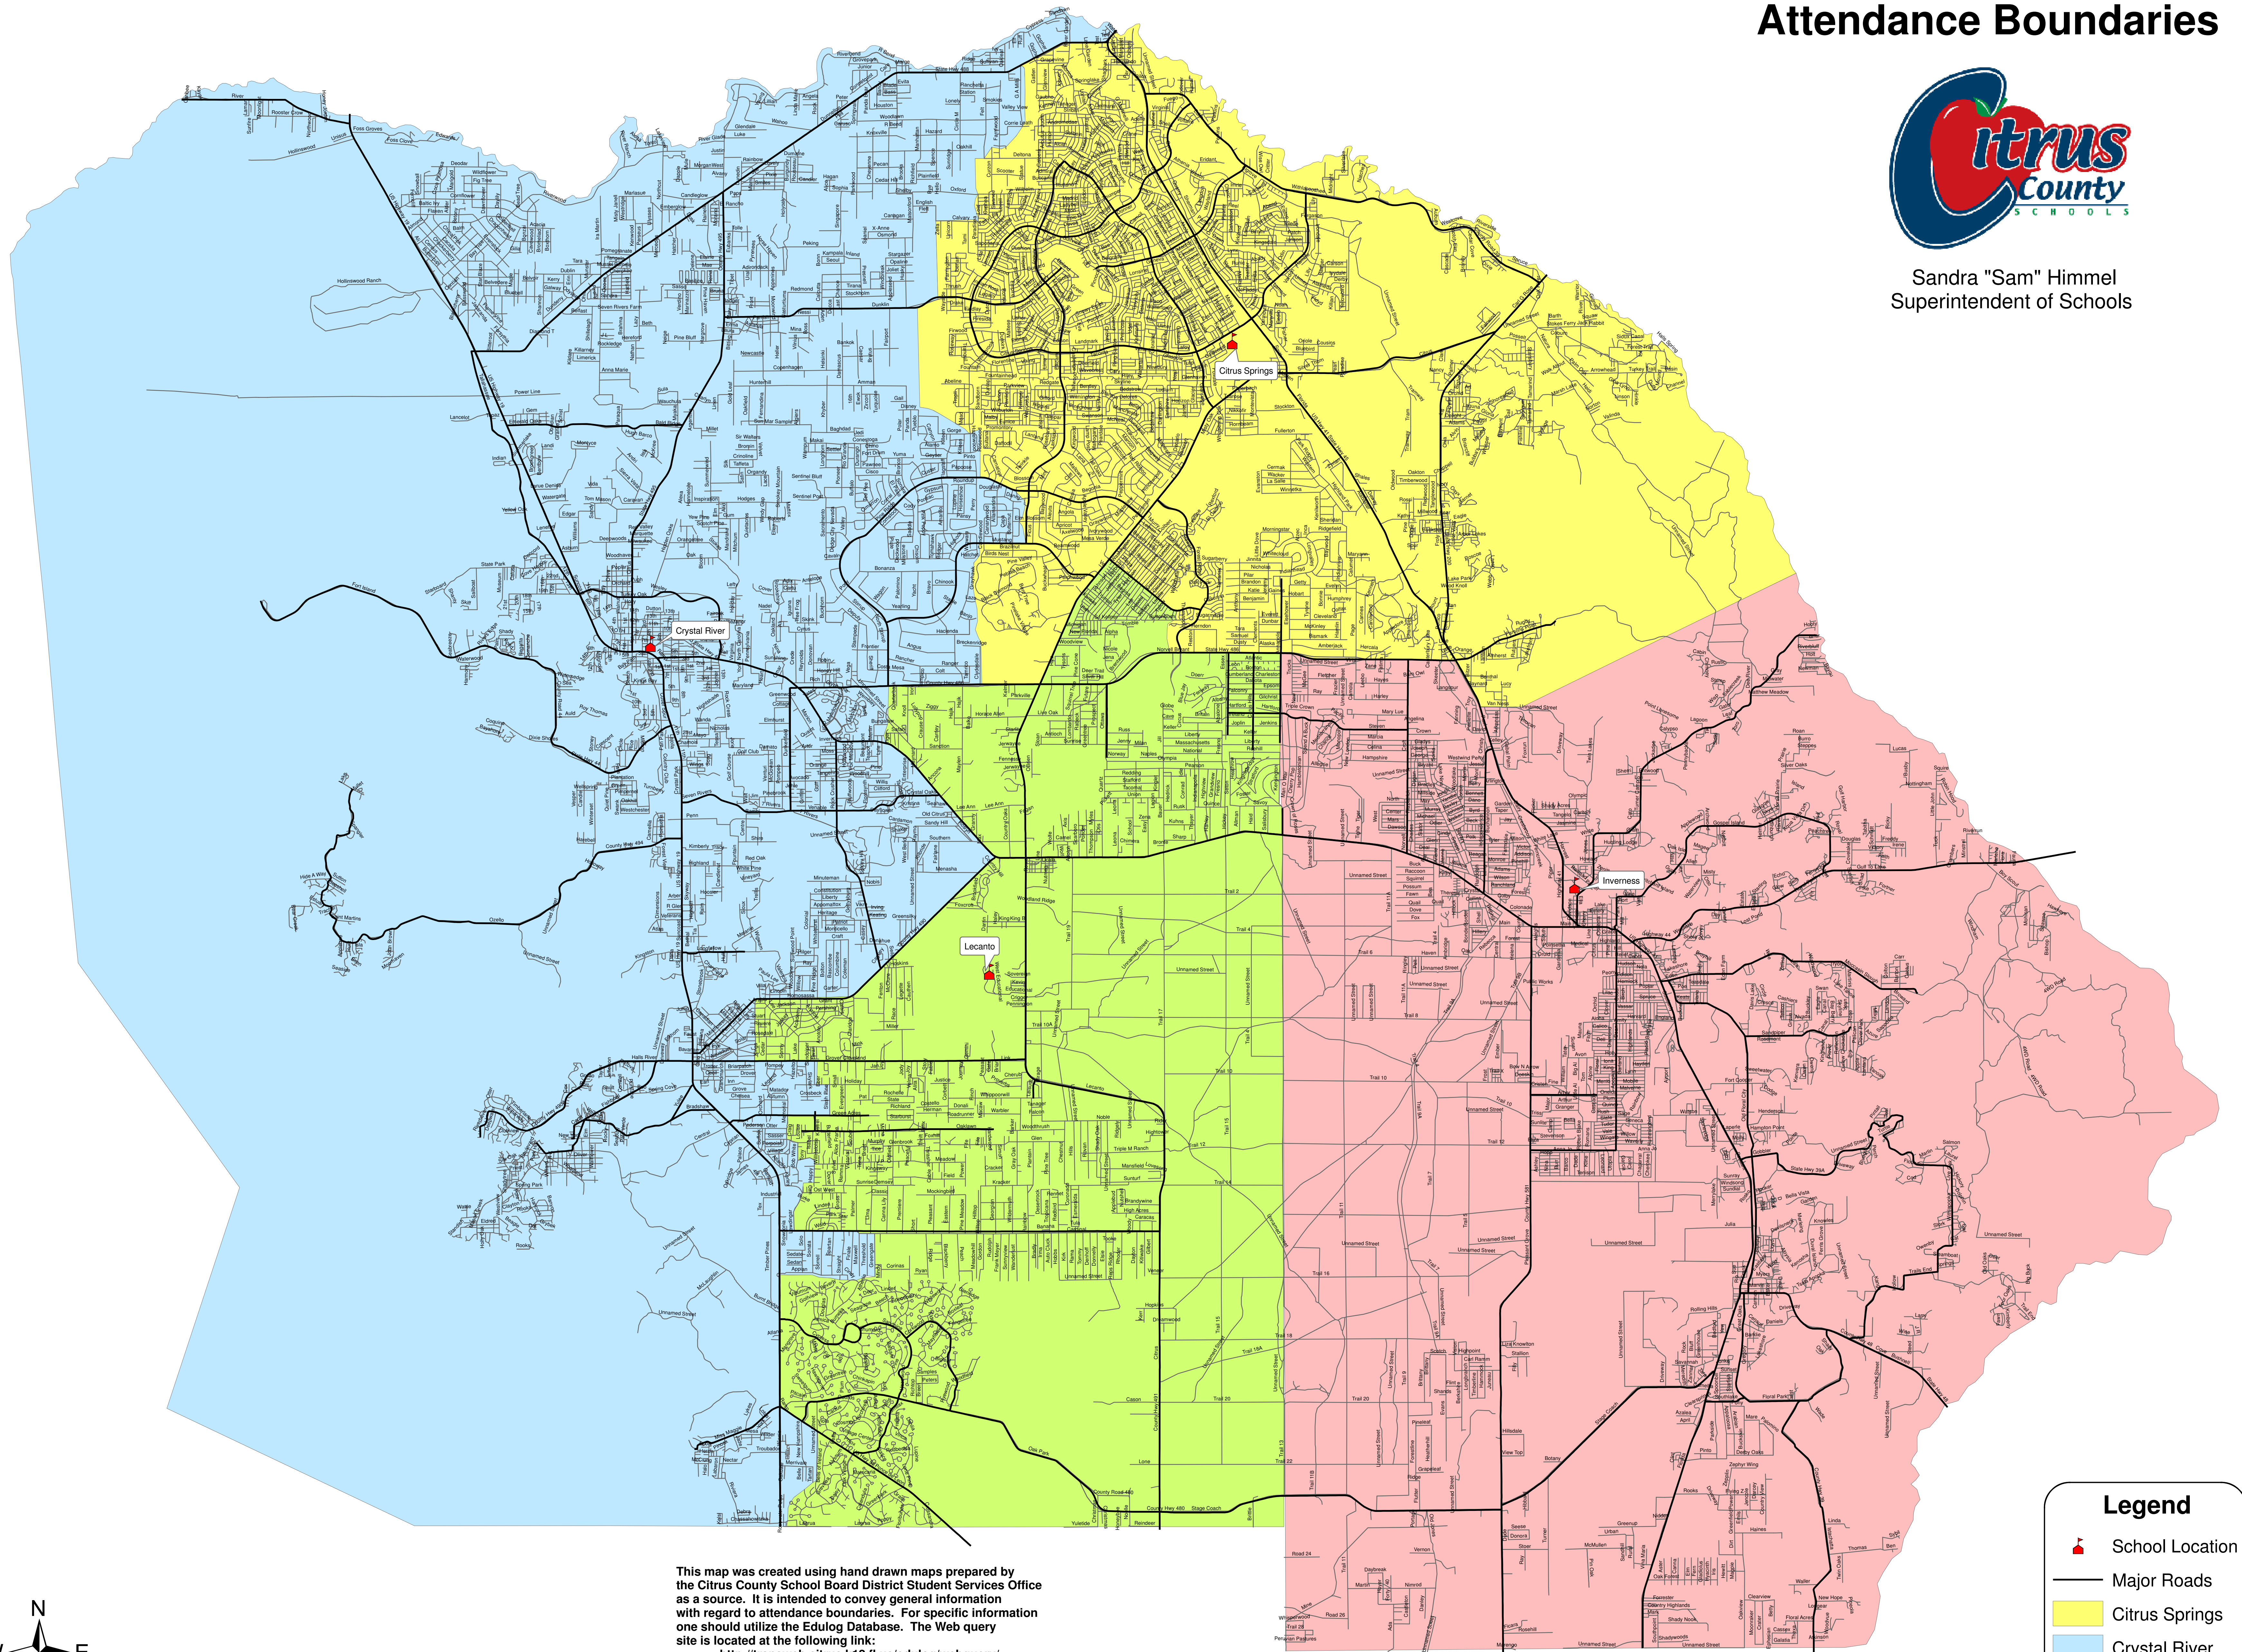

Citrus County Middle School Attendance Boundaries

Sandra "Sam" Himmel
Superintendent of Schools

Legend

- School Location
- Major Roads
- Citrus Springs
- Crystal River
- Inverness
- Lecanto

This map was created using hand drawn maps prepared by the Citrus County School Board District Student Services Office as a source. It is intended to convey general information with regard to attendance boundaries. For specific information one should utilize the Edulog Database. The Web query site is located at the following link:
<http://transweb.citrus.k12.fl.us/edulog/webquery/>

Prepared By: Citrus County Community Development Division, Graphics / Mapping Section 10-04-2006

Prepared For: Citrus County Schools Department of Planning and Growth Management

Questions concerning this map should be directed to:
Department of Planning and Growth Management
2575 S. Panther Pride Drive
Lecanto, FL 34461
352-746-3960