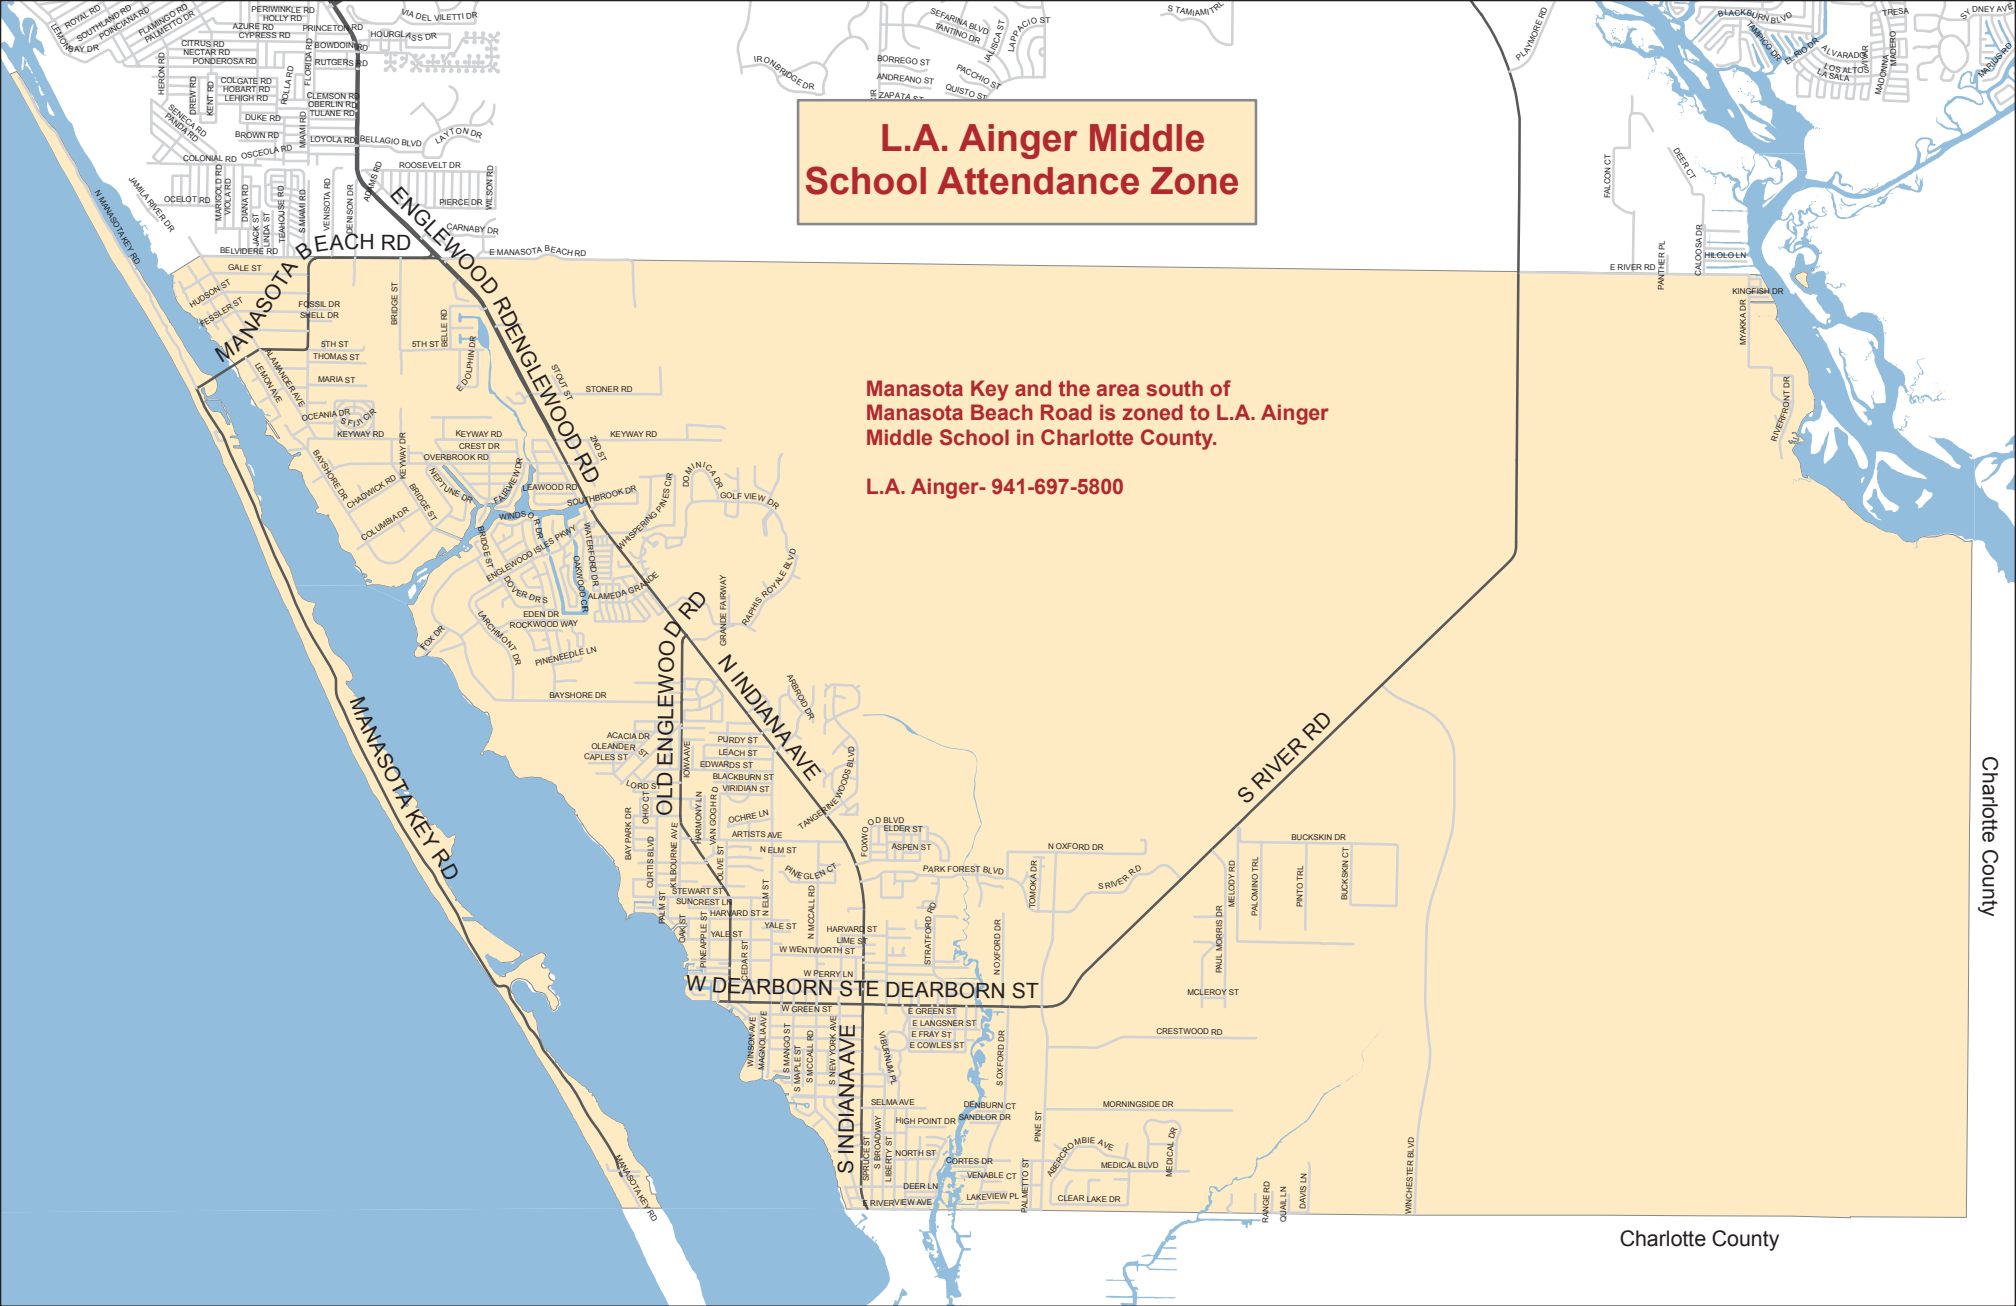

**L.A. Ainger Middle School Attendance Zone**

**Manasota Key and the area south of Manasota Beach Road is zoned to L.A. Ainger Middle School in Charlotte County.**

**L.A. Ainger- 941-697-5800**

Charlotte County

Charlotte County

 L.A. Ainger Zone

**SARASOTA**  
COUNTY SCHOOLS

This is the current L.A. Ainger Middle School attendance zone. Please be advised that the School Board of Sarasota County, Florida, has the authority to redraw school attendance areas (Florida Statute 1001.42) at any time with reasonable notice. Accordingly, the School Board cannot guarantee that any attendance area will remain the same.