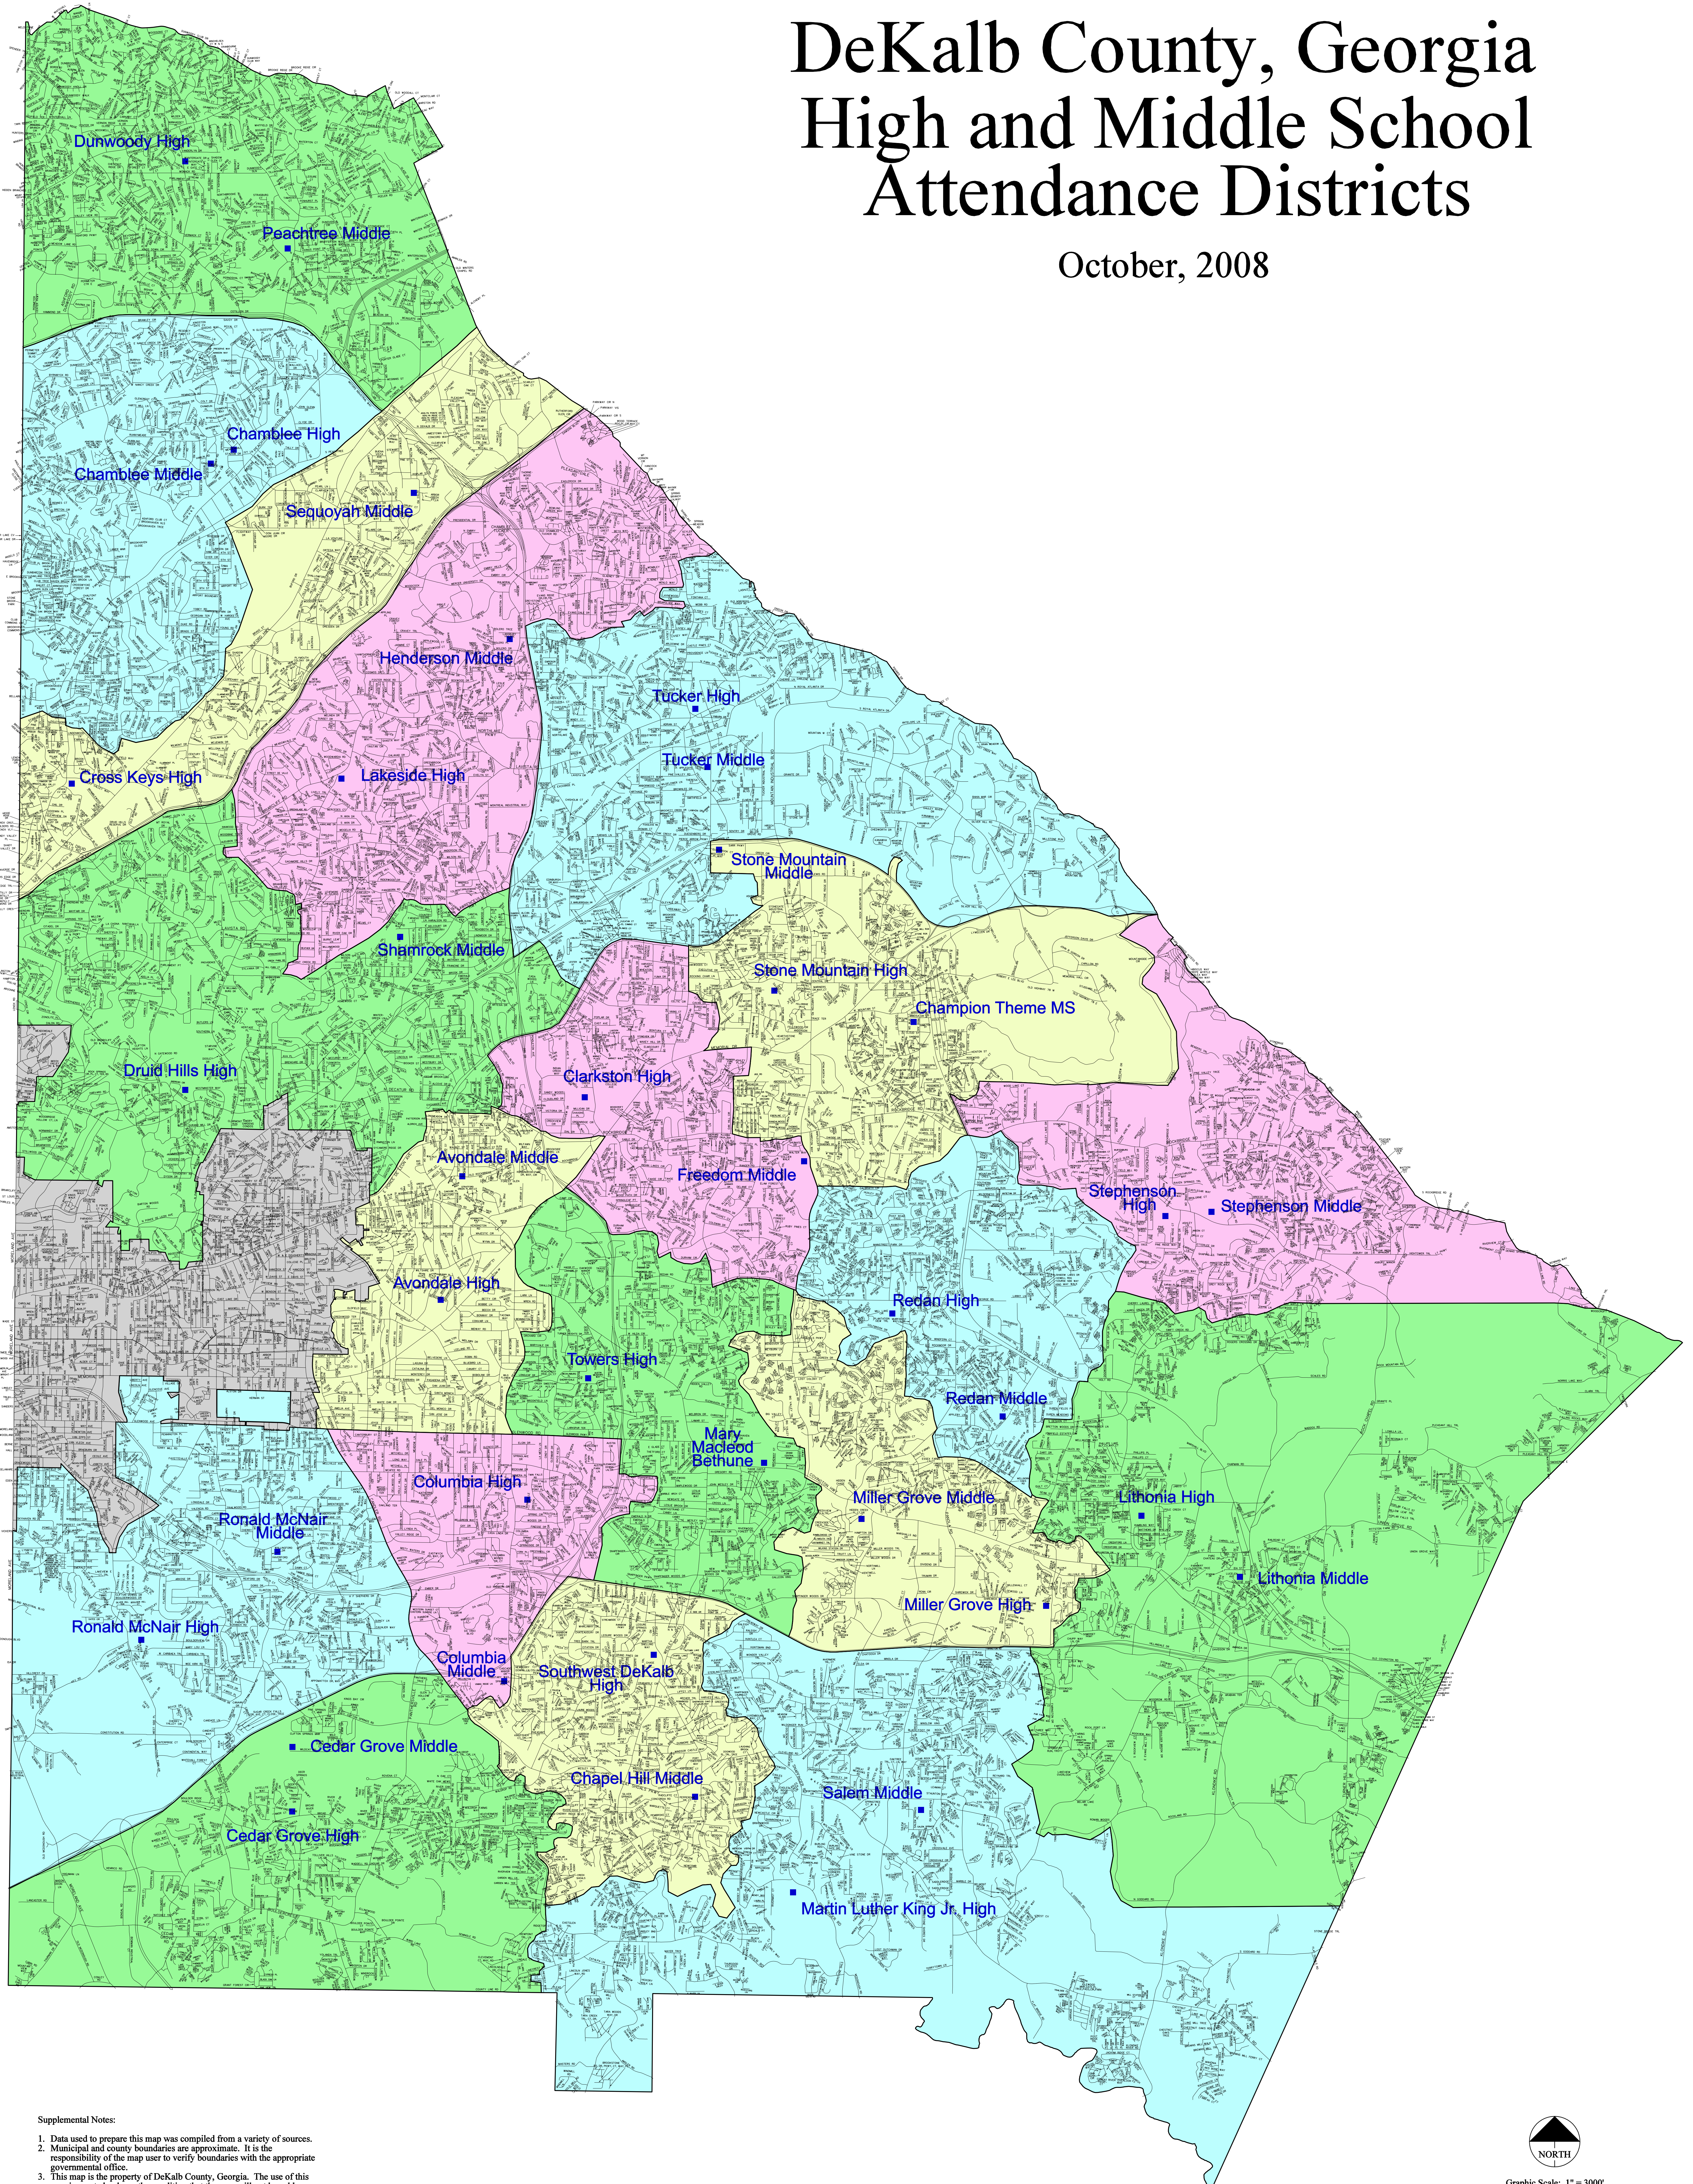

DeKalb County, Georgia High and Middle School Attendance Districts

October, 2008

Supplemental Notes:

Client: DeKalb County Board of Education
Master File: MC\Admin\Maps\Brd_Educ\districtsuprecincts\2008\HighMiddleDistricts.dgn
Plot Date: 11/5/2008

Copyright © 2008, by DeKalb County, Georgia
All Rights Reserved