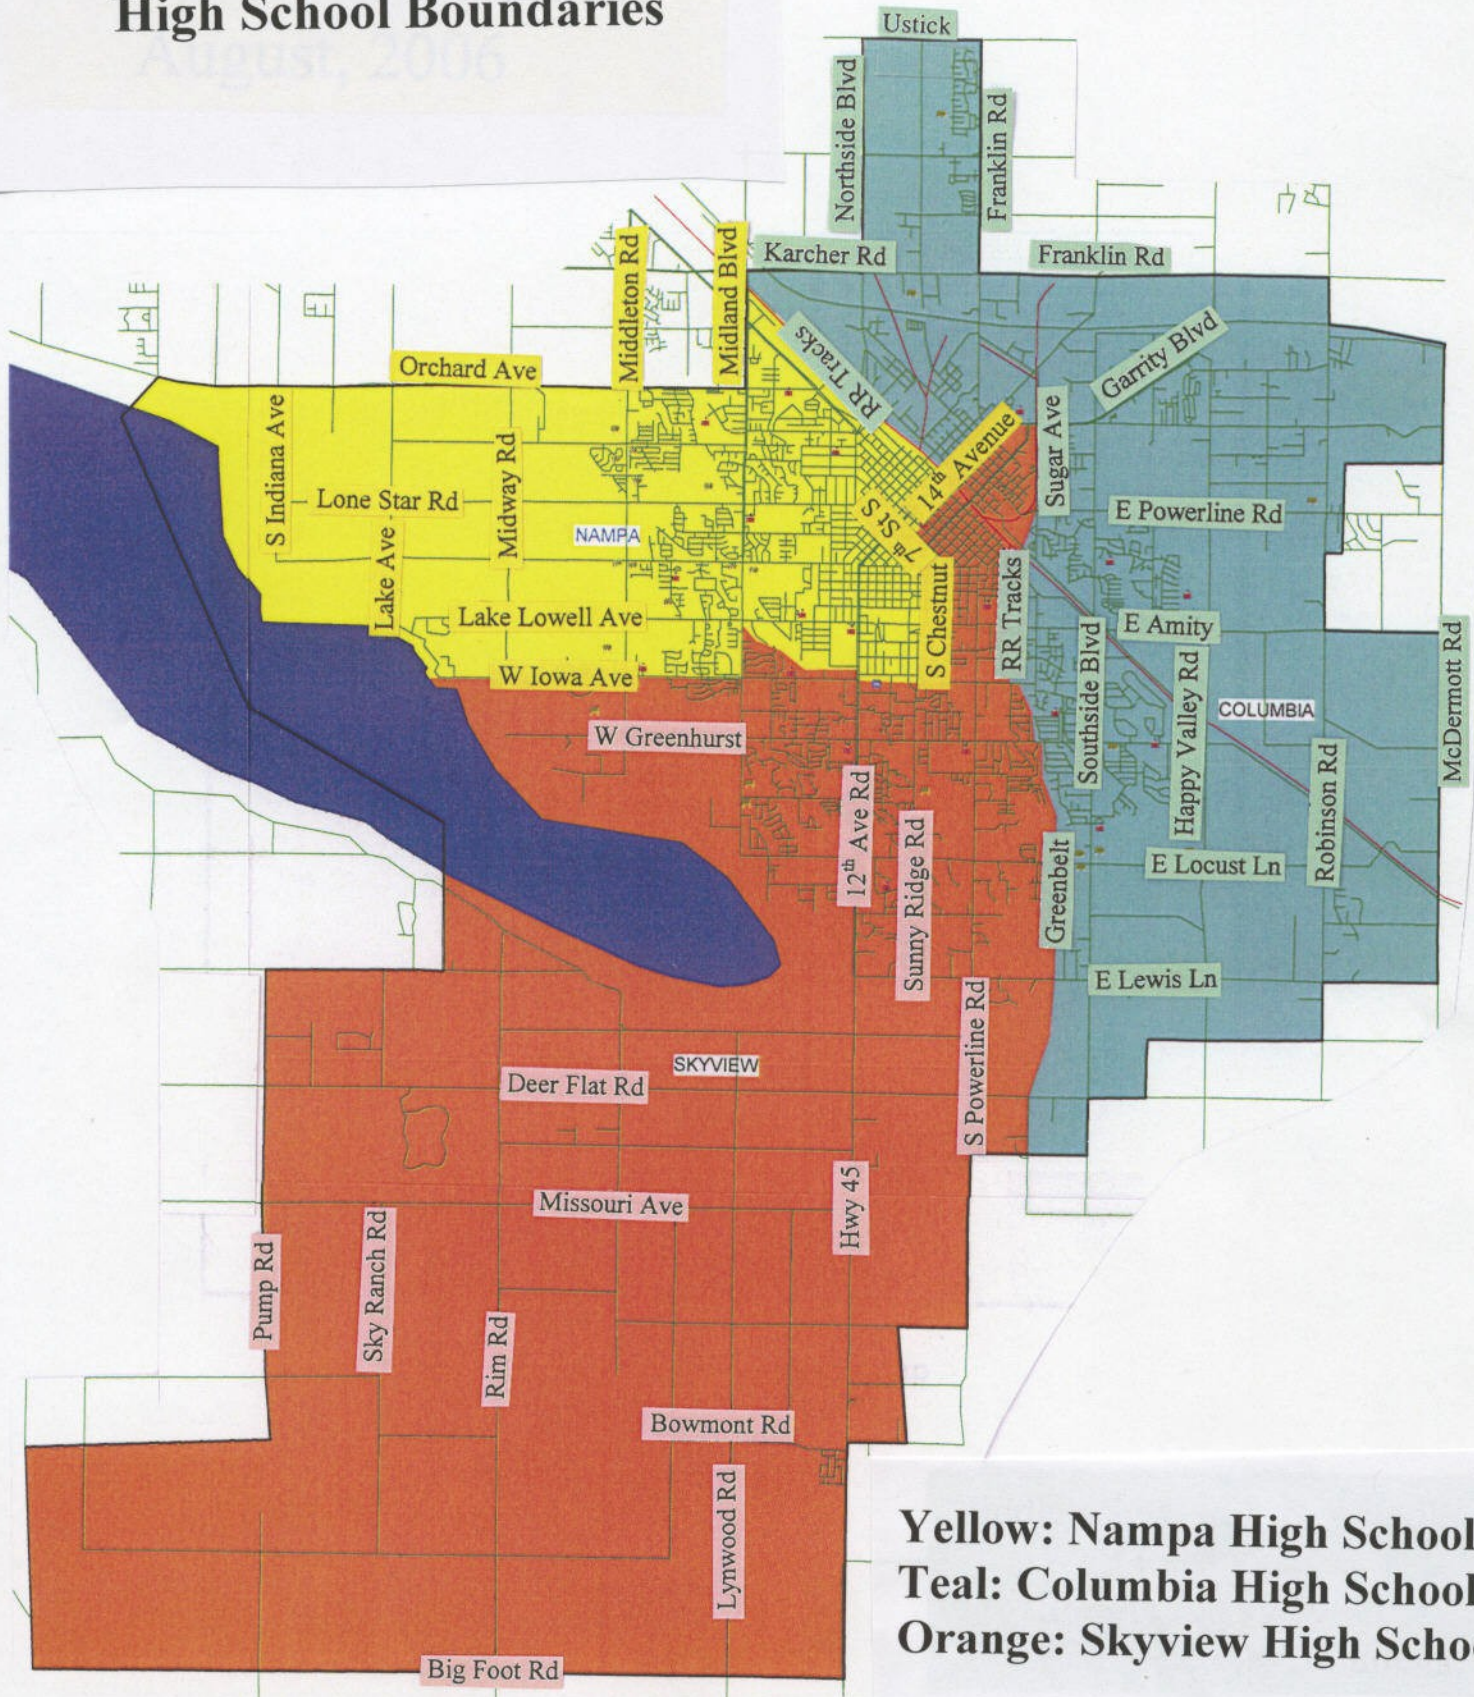

Nampa School District High School Boundaries

August, 2006

Yellow: Nampa High School
Teal: Columbia High School
Orange: Skyview High School