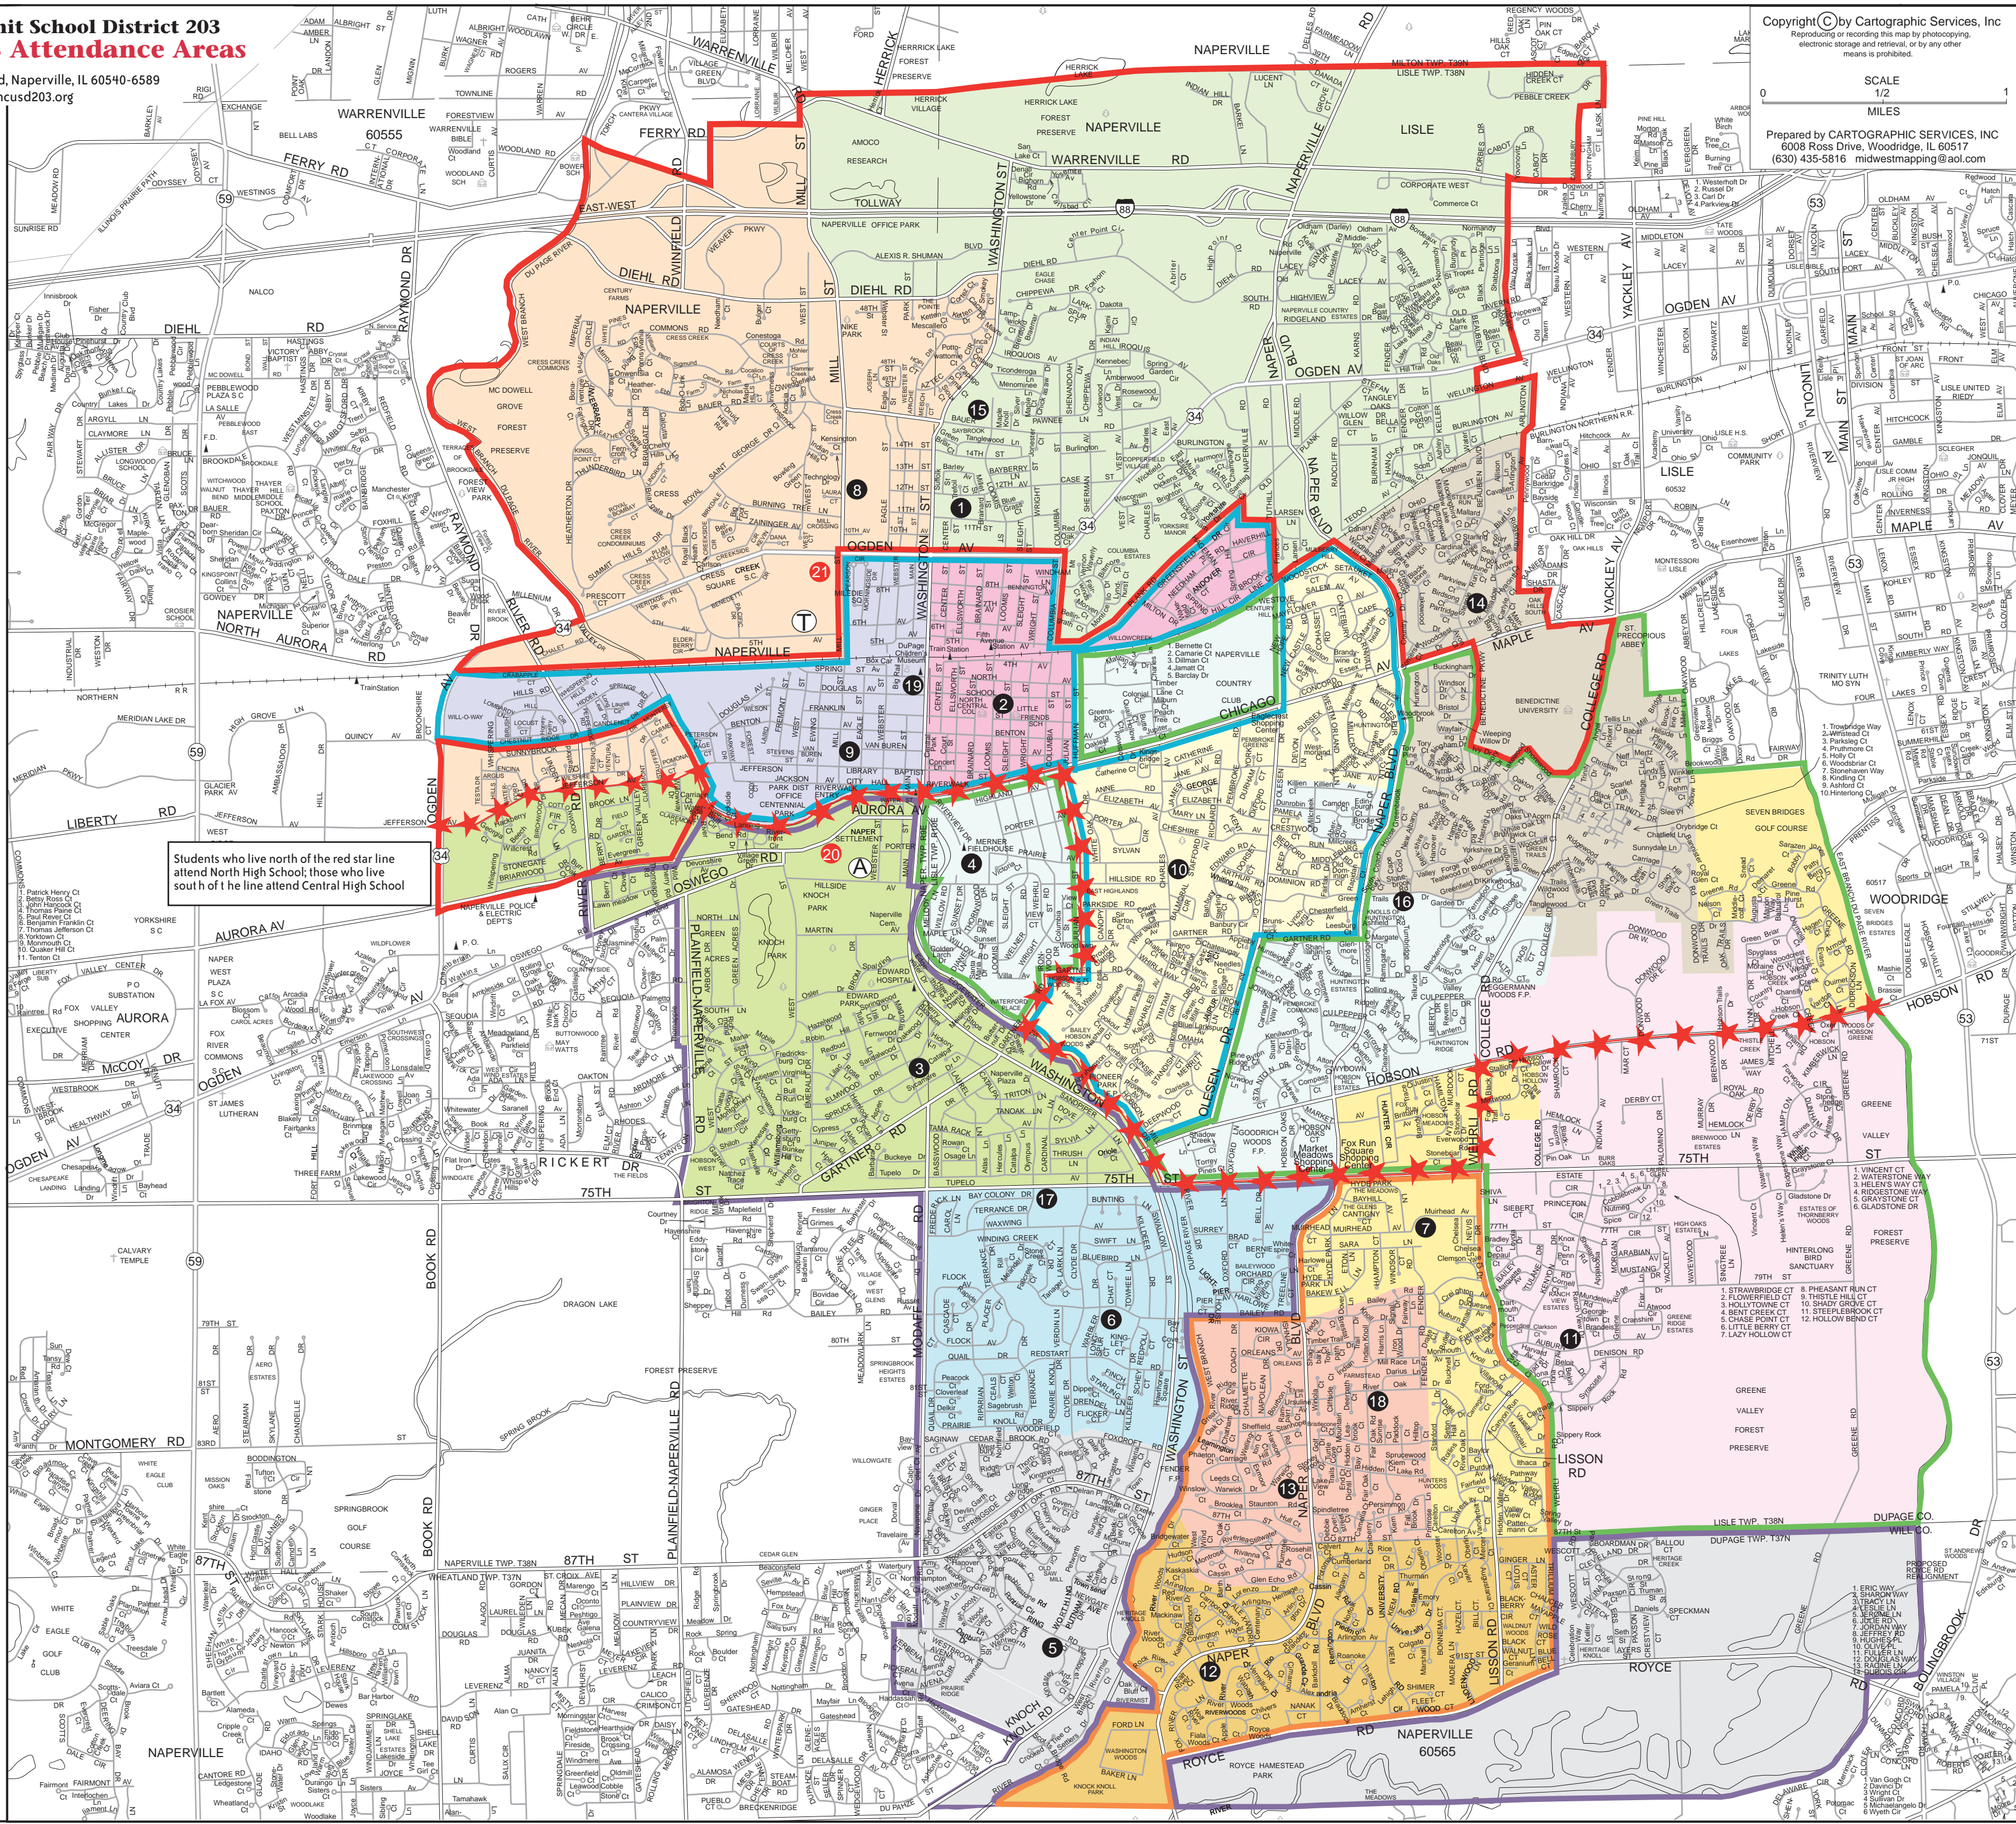

NAPER ELEMENTARY SCHOOL
39 S. Eagle St.
Naperville IL 60540-4400
630-420-6345 Fax 630-637-7328

PRAIRIE ELEMENTARY SCHOOL
500 S. Charles Ave.
Naperville IL 60540-6897
630-420-6348 Fax 630-717-0801

RANCH VIEW ELEMENTARY SCHOOL
1651 Ranchview Dr.
Naperville IL 60565-1755
630-420-6575 Fax 630-420-0915

RIVER WOODS ELEMENTARY SCHOOL
2607 River Woods Dr.
Naperville IL 60565-6336
630-420-6630 Fax 630-420-6961

SCOTT ELEMENTARY SCHOOL
500 Warwick Dr.
Naperville IL 60565-2600
630-420-6477 Fax 630-420-6471

STEEPLE RUN ELEMENTARY SCHOOL
65151 Steeple Run Dr.
Naperville IL 60540-3899
630-420-6385 Fax 630-420-6935

JEFFERSON JUNIOR HIGH SCHOOL
1525 N. Loomis St.
Naperville IL 60563-1300
630-420-6363 Fax 630-420-6930

KENNEDY JUNIOR HIGH SCHOOL
2929 Green Trails Dr.
Lisle IL 60532-6262
630-420-3220 Fax 630-420-6960

LINCOLN JUNIOR HIGH SCHOOL
1320 S. Olympus Dr.
Naperville IL 60565-6117
630-420-6370 Fax 630-637-4582

MADISON JUNIOR HIGH SCHOOL
1000 River Oak Dr.
Naperville IL 60565-2700
630-420-6400 Fax 630-420-6402

WASHINGTON JUNIOR HIGH SCHOOL
201 N. Washington St.
Naperville IL 60540-4594
630-420-6390 Fax 630-420-6474

NAPERVILLE CENTRAL HIGH SCHOOL
440 W. Aurora Ave.
Naperville IL 60540-6298
630-420-6420 Fax 630-369-6247

NAPERVILLE NORTH HIGH SCHOOL
899 N. Mill St.
Naperville IL 60563-8998
630-420-6480 Fax 630-420-4255

Copyright © by Cartographic Services, Inc.
Reproducing or recording this map by photocopying,
electronic storage and retrieval, or by any other
means is prohibited.

SCALE
1/2
MILES

Prepared by CARTOGRAPHIC SERVICES, INC.
6008 Ross Drive, Woodridge, IL 60517
(630) 435-5816 midwestmapping@aol.com