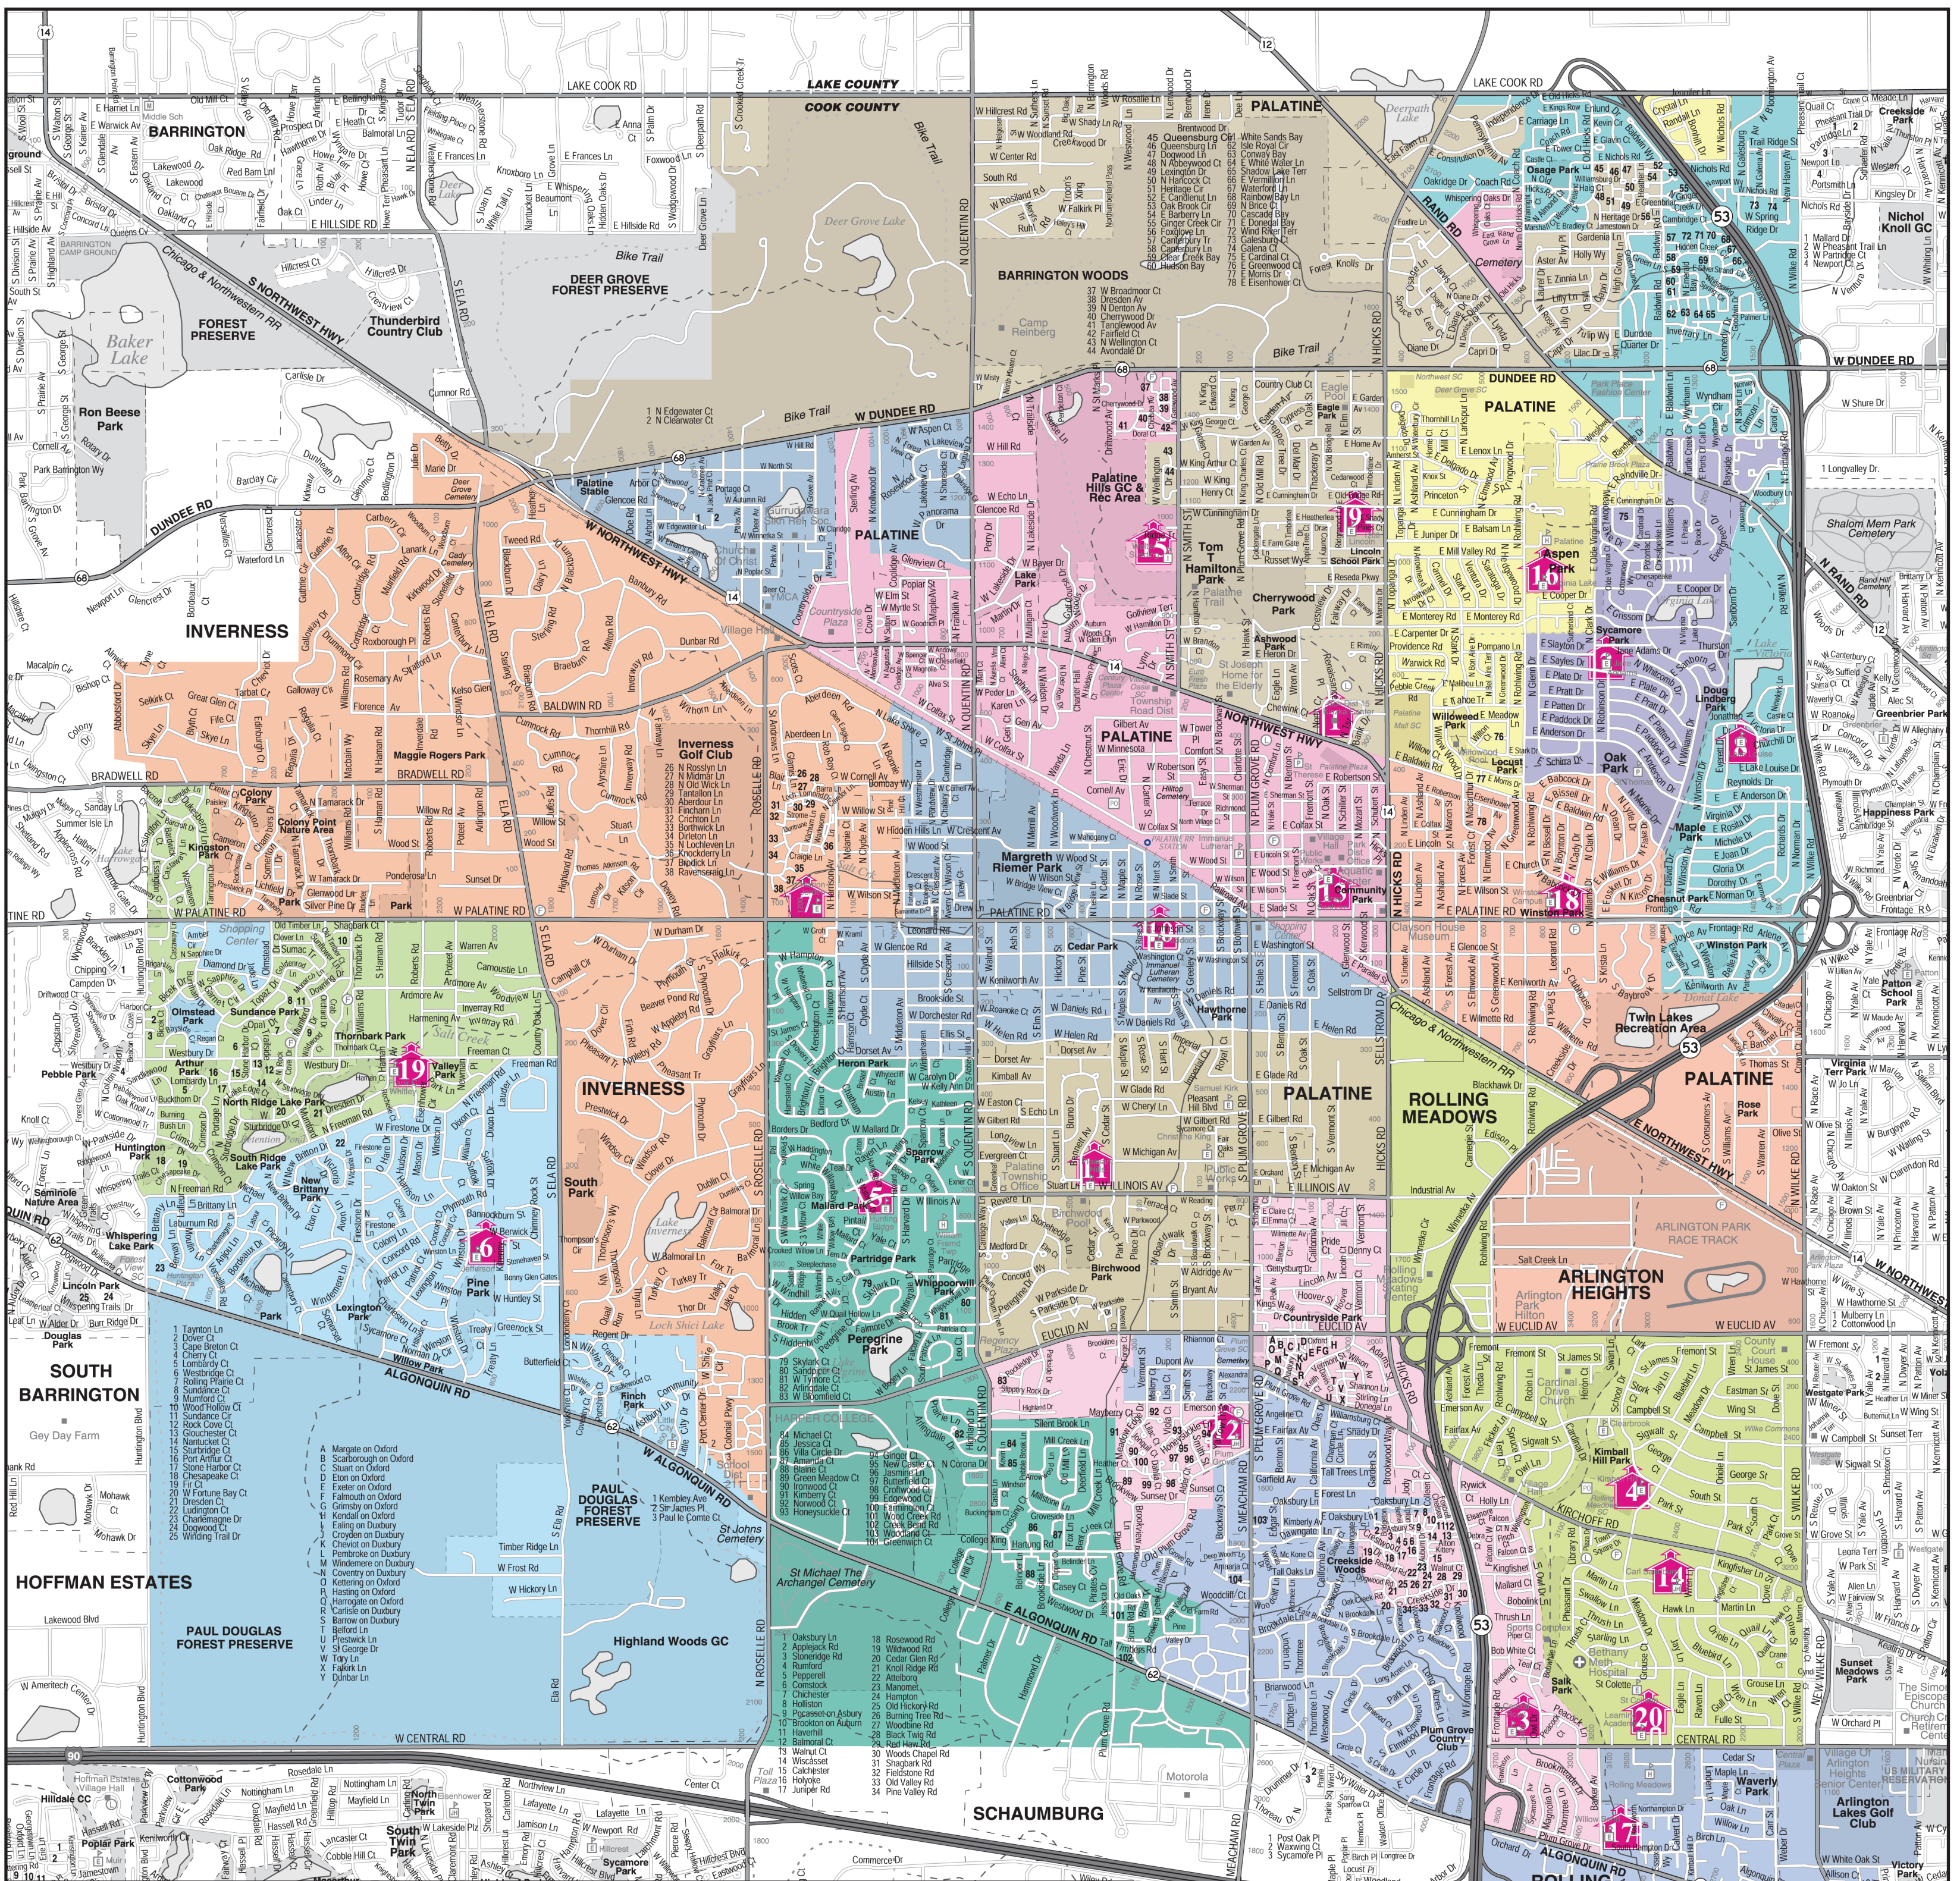

Community Consolidated School District 15

Elementary Schools

- 1** **JOSEPH M. KISZKA EDUCATIONAL SERVICE CENTER**
580 North First Bank Drive
Palatine, Illinois 60067 (847) 963-3000
- 2** **JANE ADDAMS SCHOOL**
1020 Sayles Drive
Palatine, Illinois 60074 (847) 963-5000
- 3** **CENTRAL ROAD SCHOOL**
3800 West Central Road
Rolling Meadows, Illinois 60008 (847) 963-5100
- 4** **KIMBALL HILL SCHOOL**
2905 Meadow Drive
Rolling Meadows, Illinois 60008 (847) 963-5200
- 5** **HUNTING RIDGE SCHOOL**
1105 West Illinois Avenue
Palatine, Illinois 60067 (847) 963-5300
- 6** **THOMAS JEFFERSON SCHOOL**
3805 Winston Drive
Hoffman Estates, Illinois 60195 (847) 963-5400
- 7** **MARION JORDAN SCHOOL**
100 North Harrison Street
Palatine, Illinois 60067 (847) 963-5500

- 8** **LAKE LOUISE SCHOOL**
500 North Jonathan Drive
Palatine, Illinois 60074 (847) 963-5600
- 9** **LINCOLN SCHOOL**
1021 Ridgewood Lane
Palatine, Illinois 60067 (847) 963-5700
- 10** **STUART R. PADDOCK SCHOOL**
225 Washington Court
Palatine, Illinois 60067 (847) 963-5800
- 11** **PLEASANT HILL SCHOOL**
434 West Illinois Avenue
Palatine, Illinois 60067 (847) 963-5900
- 12** **PLUM GROVE JUNIOR HIGH SCHOOL**
2600 Plum Grove Road
Rolling Meadows, Illinois 60008 (847) 963-7600
- 13** **GRAY M. SANBORN SCHOOL**
101 North Oak Street
Palatine, Illinois 60067 (847) 963-7000
- 14** **CARL SANDBURG JUNIOR HIGH SCHOOL**
2600 Martin Lane
Rolling Meadows, Illinois 60008 (847) 963-7800

- 15** **WALTER R. SUNDLING JUNIOR HIGH SCHOOL**
2100 North Smith Street
Palatine, Illinois 60067 (847) 963-3700
- 16** **VIRGINIA LAKE SCHOOL**
925 North Glenn Drive
Palatine, Illinois 60074 (847) 963-7100
- 17** **WILLOW BEND SCHOOL**
4700 Barker Avenue
Rolling Meadows, Illinois 60008 (847) 963-7300