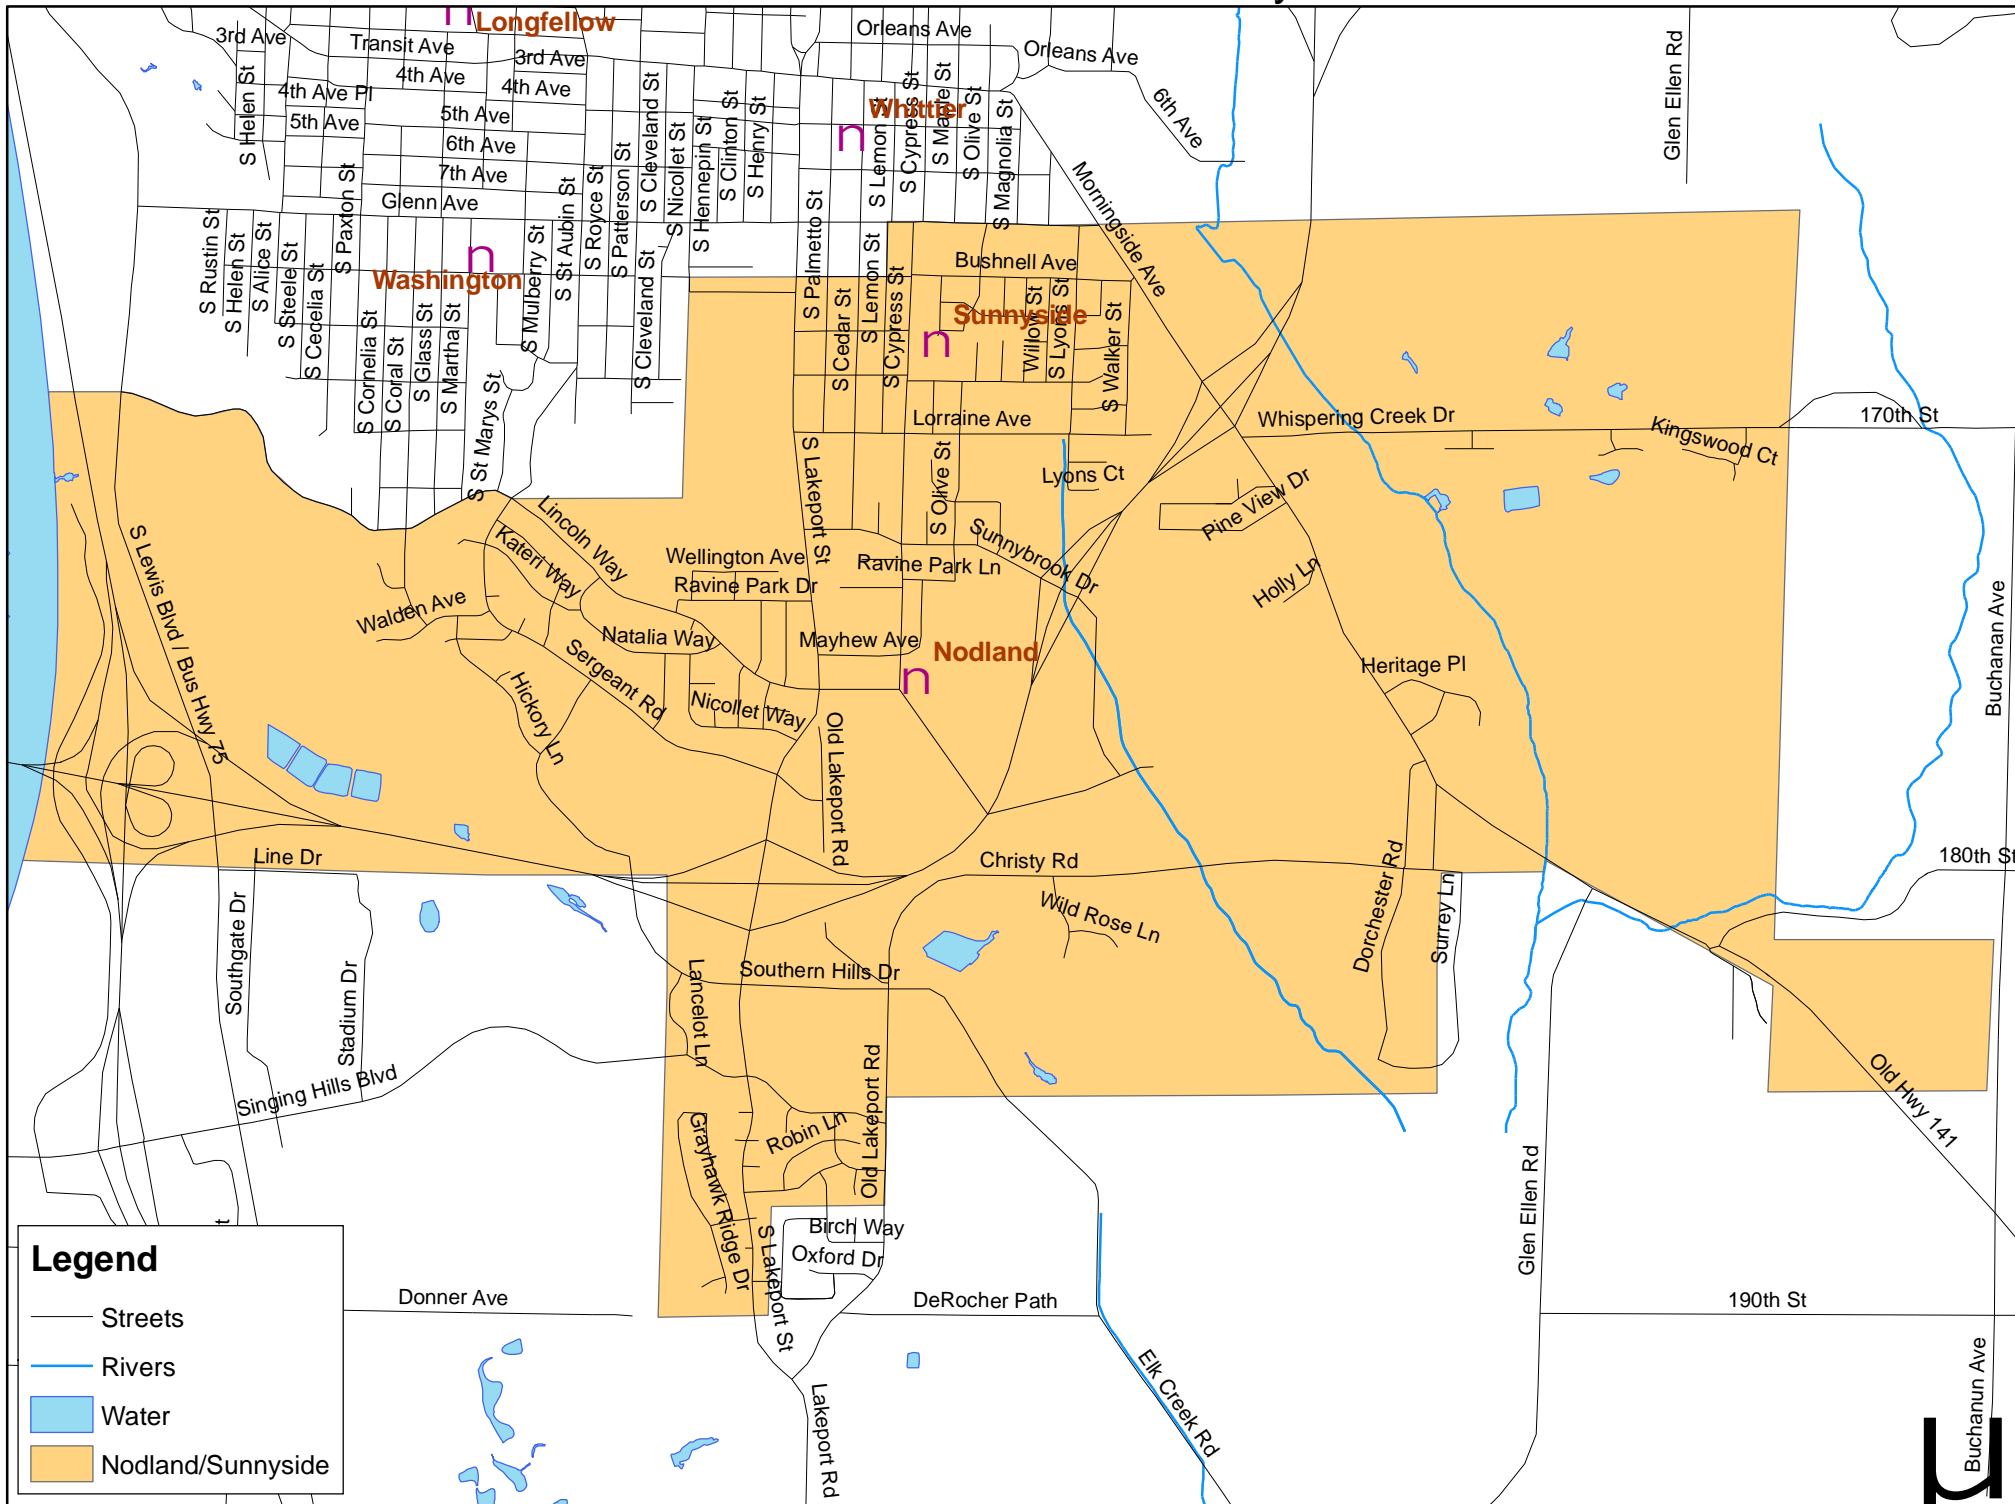

2008-2009 School Boundary

Legend

-  Streets
-  Rivers
-  Water
-  Nodland/Sunnyside