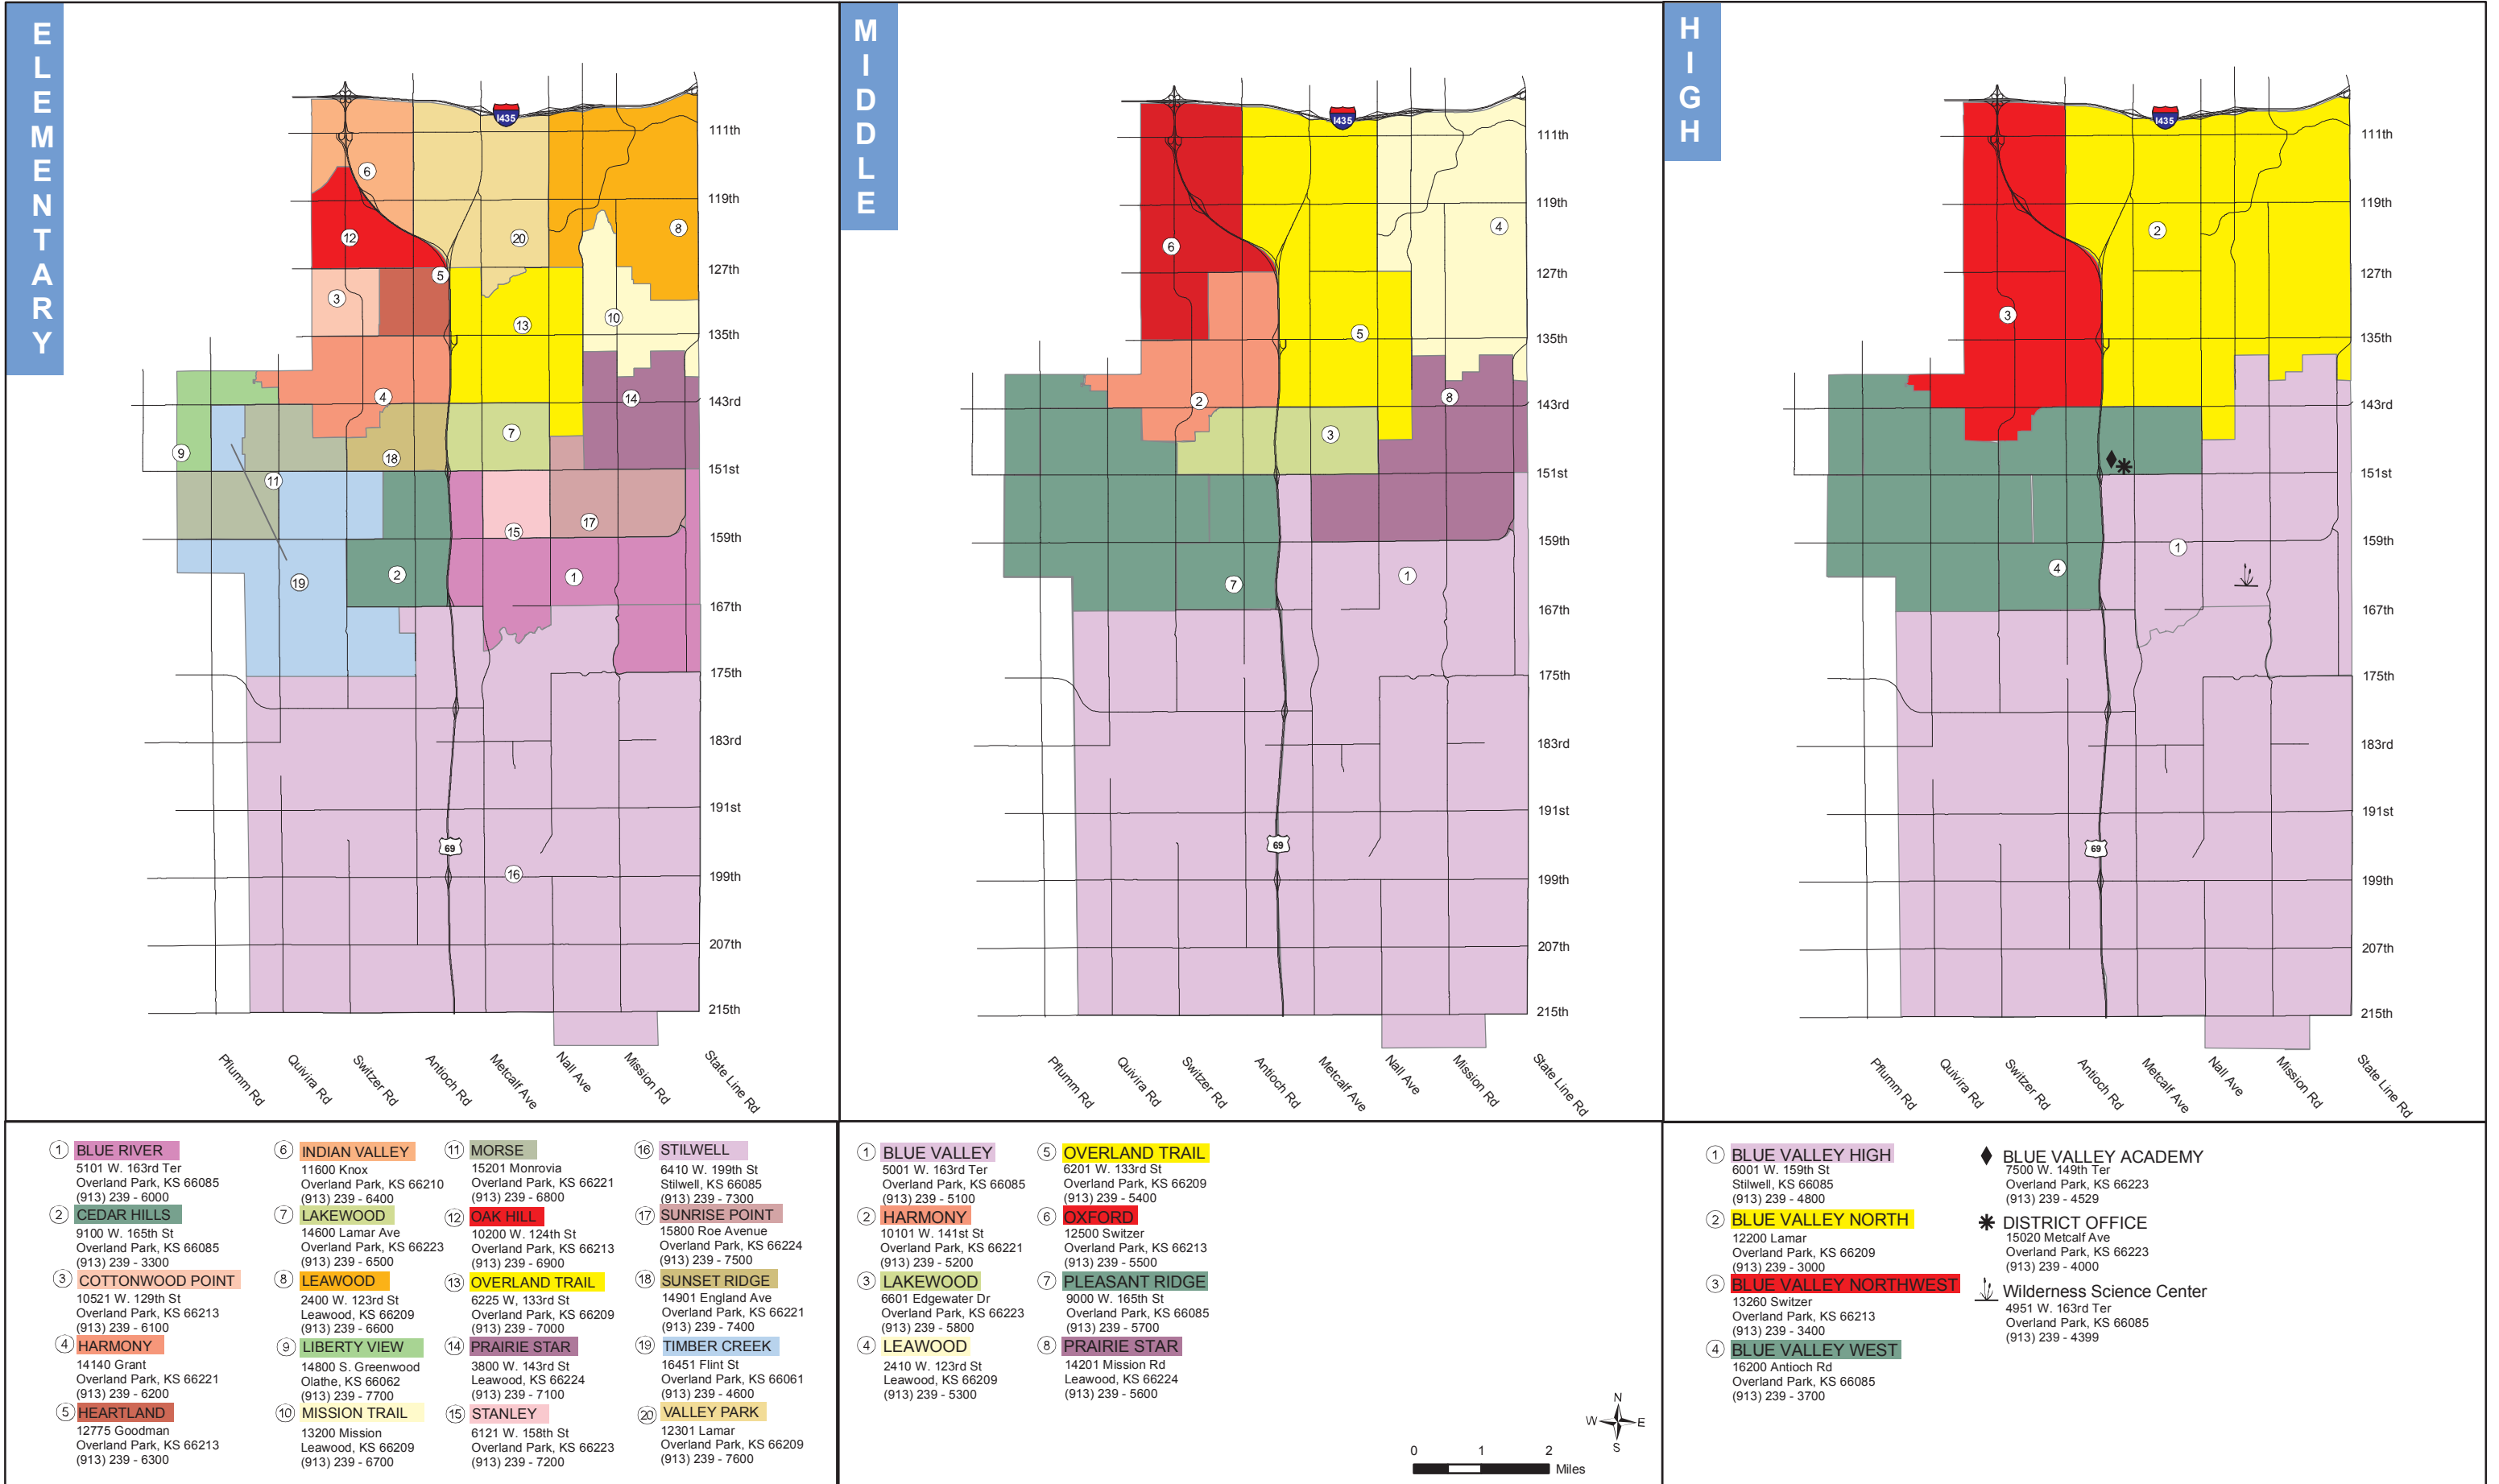

2009/10 BLUE VALLEY SCHOOL DISTRICT ATTENDANCE AREAS

Please note that school boundaries are reviewed each year and are subject to changes annually. No guarantee of boundary constancy is intended nor implied by this product. Undeveloped areas may be assigned to any school in the district. If you have questions about a school attendance area, please call (913) 239-4058 or go to the web site: www.bluevalleyk12.org

Prepared by the Facilities & Operations Department of the Blue Valley School District, May 2009