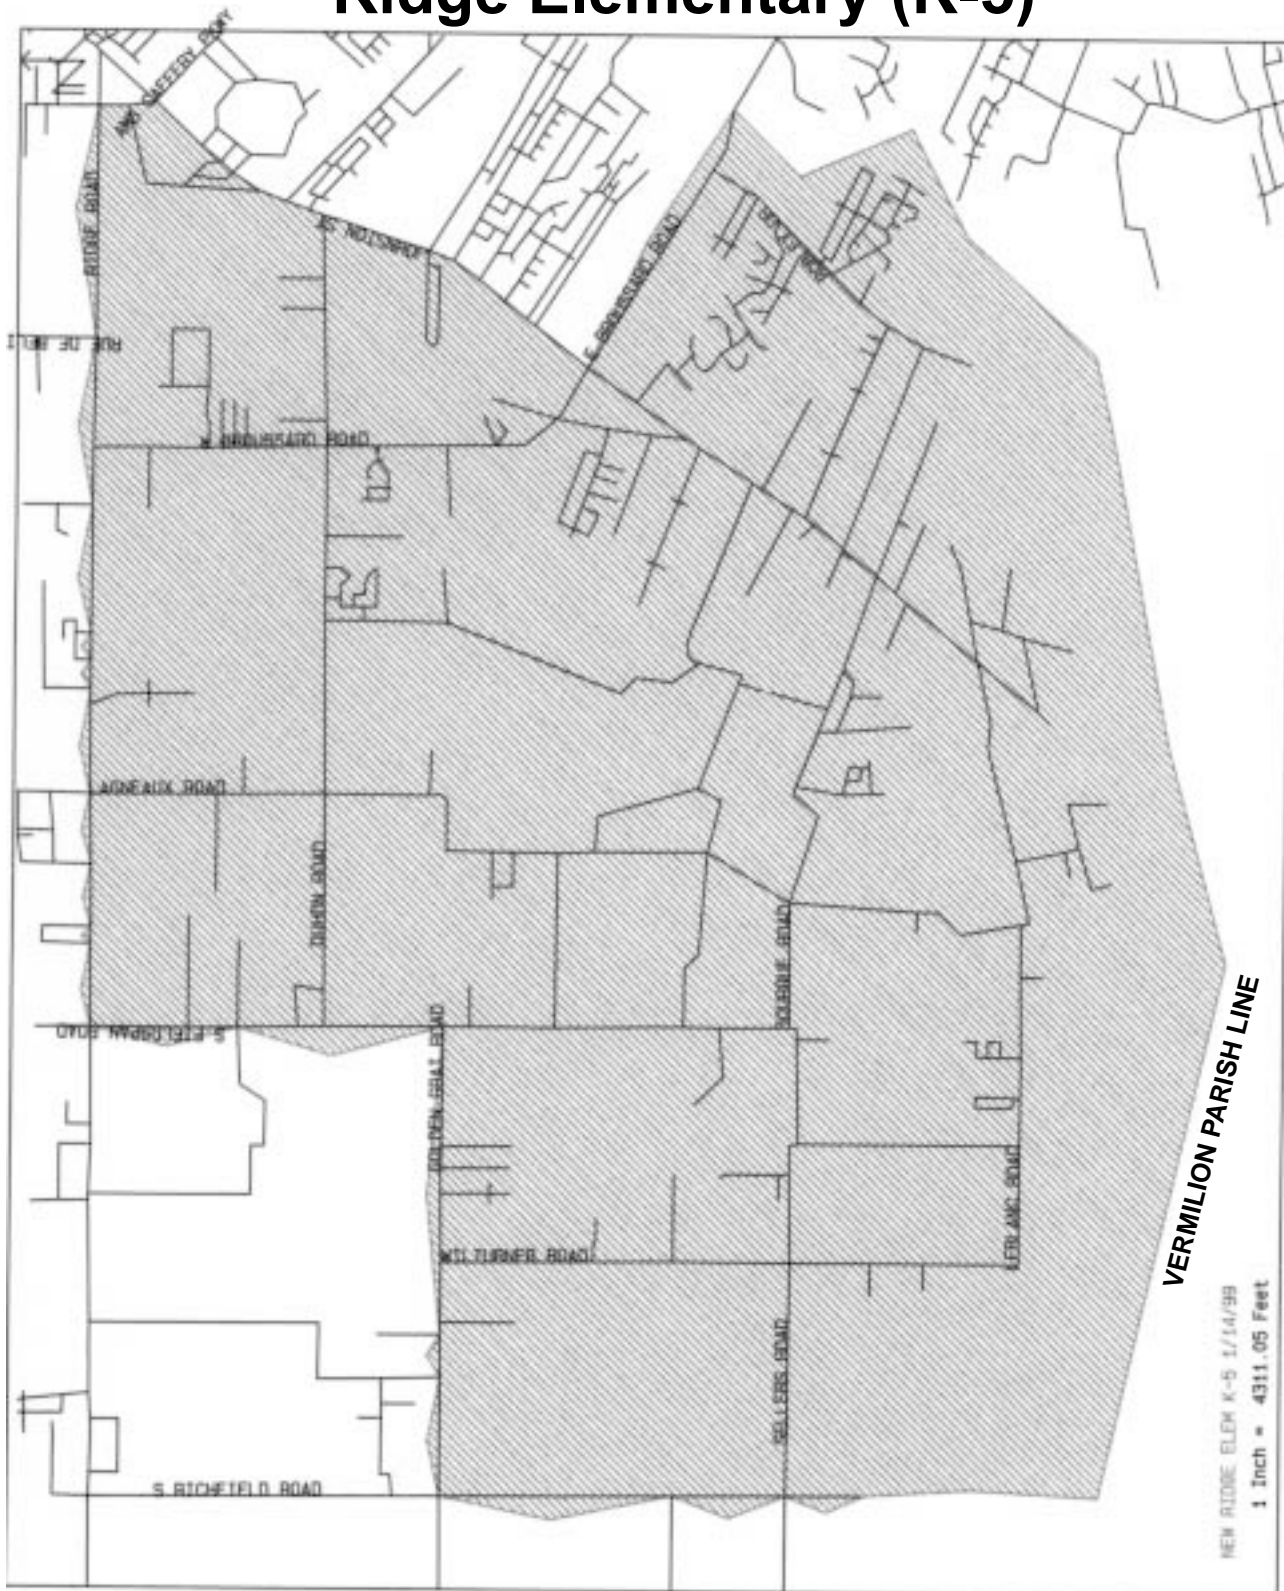

# Ridge Elementary (K-5)

## Boundary Lines:

The Vermilion Parish line on the south from Johnston St. (Hwy. 167); west to S. Richfield Rd. (Hwy. 343); North to Golden Grain Rd. (Hwy. 342); East to S. Fieldspan Rd. (Hwy. 724); S. Fieldspan Rd. north to Ridge Rd. (Hwy. 342); East to Amb. Caffery Pkwy. (Hwy. 3073); South to Johnston St.; South to E. Broussard Rd. (Hwy. 733), then to the Vermilion River; the Vermilion River south to the Vermilion Parish line; the Vermilion Parish line west to Johnston St.