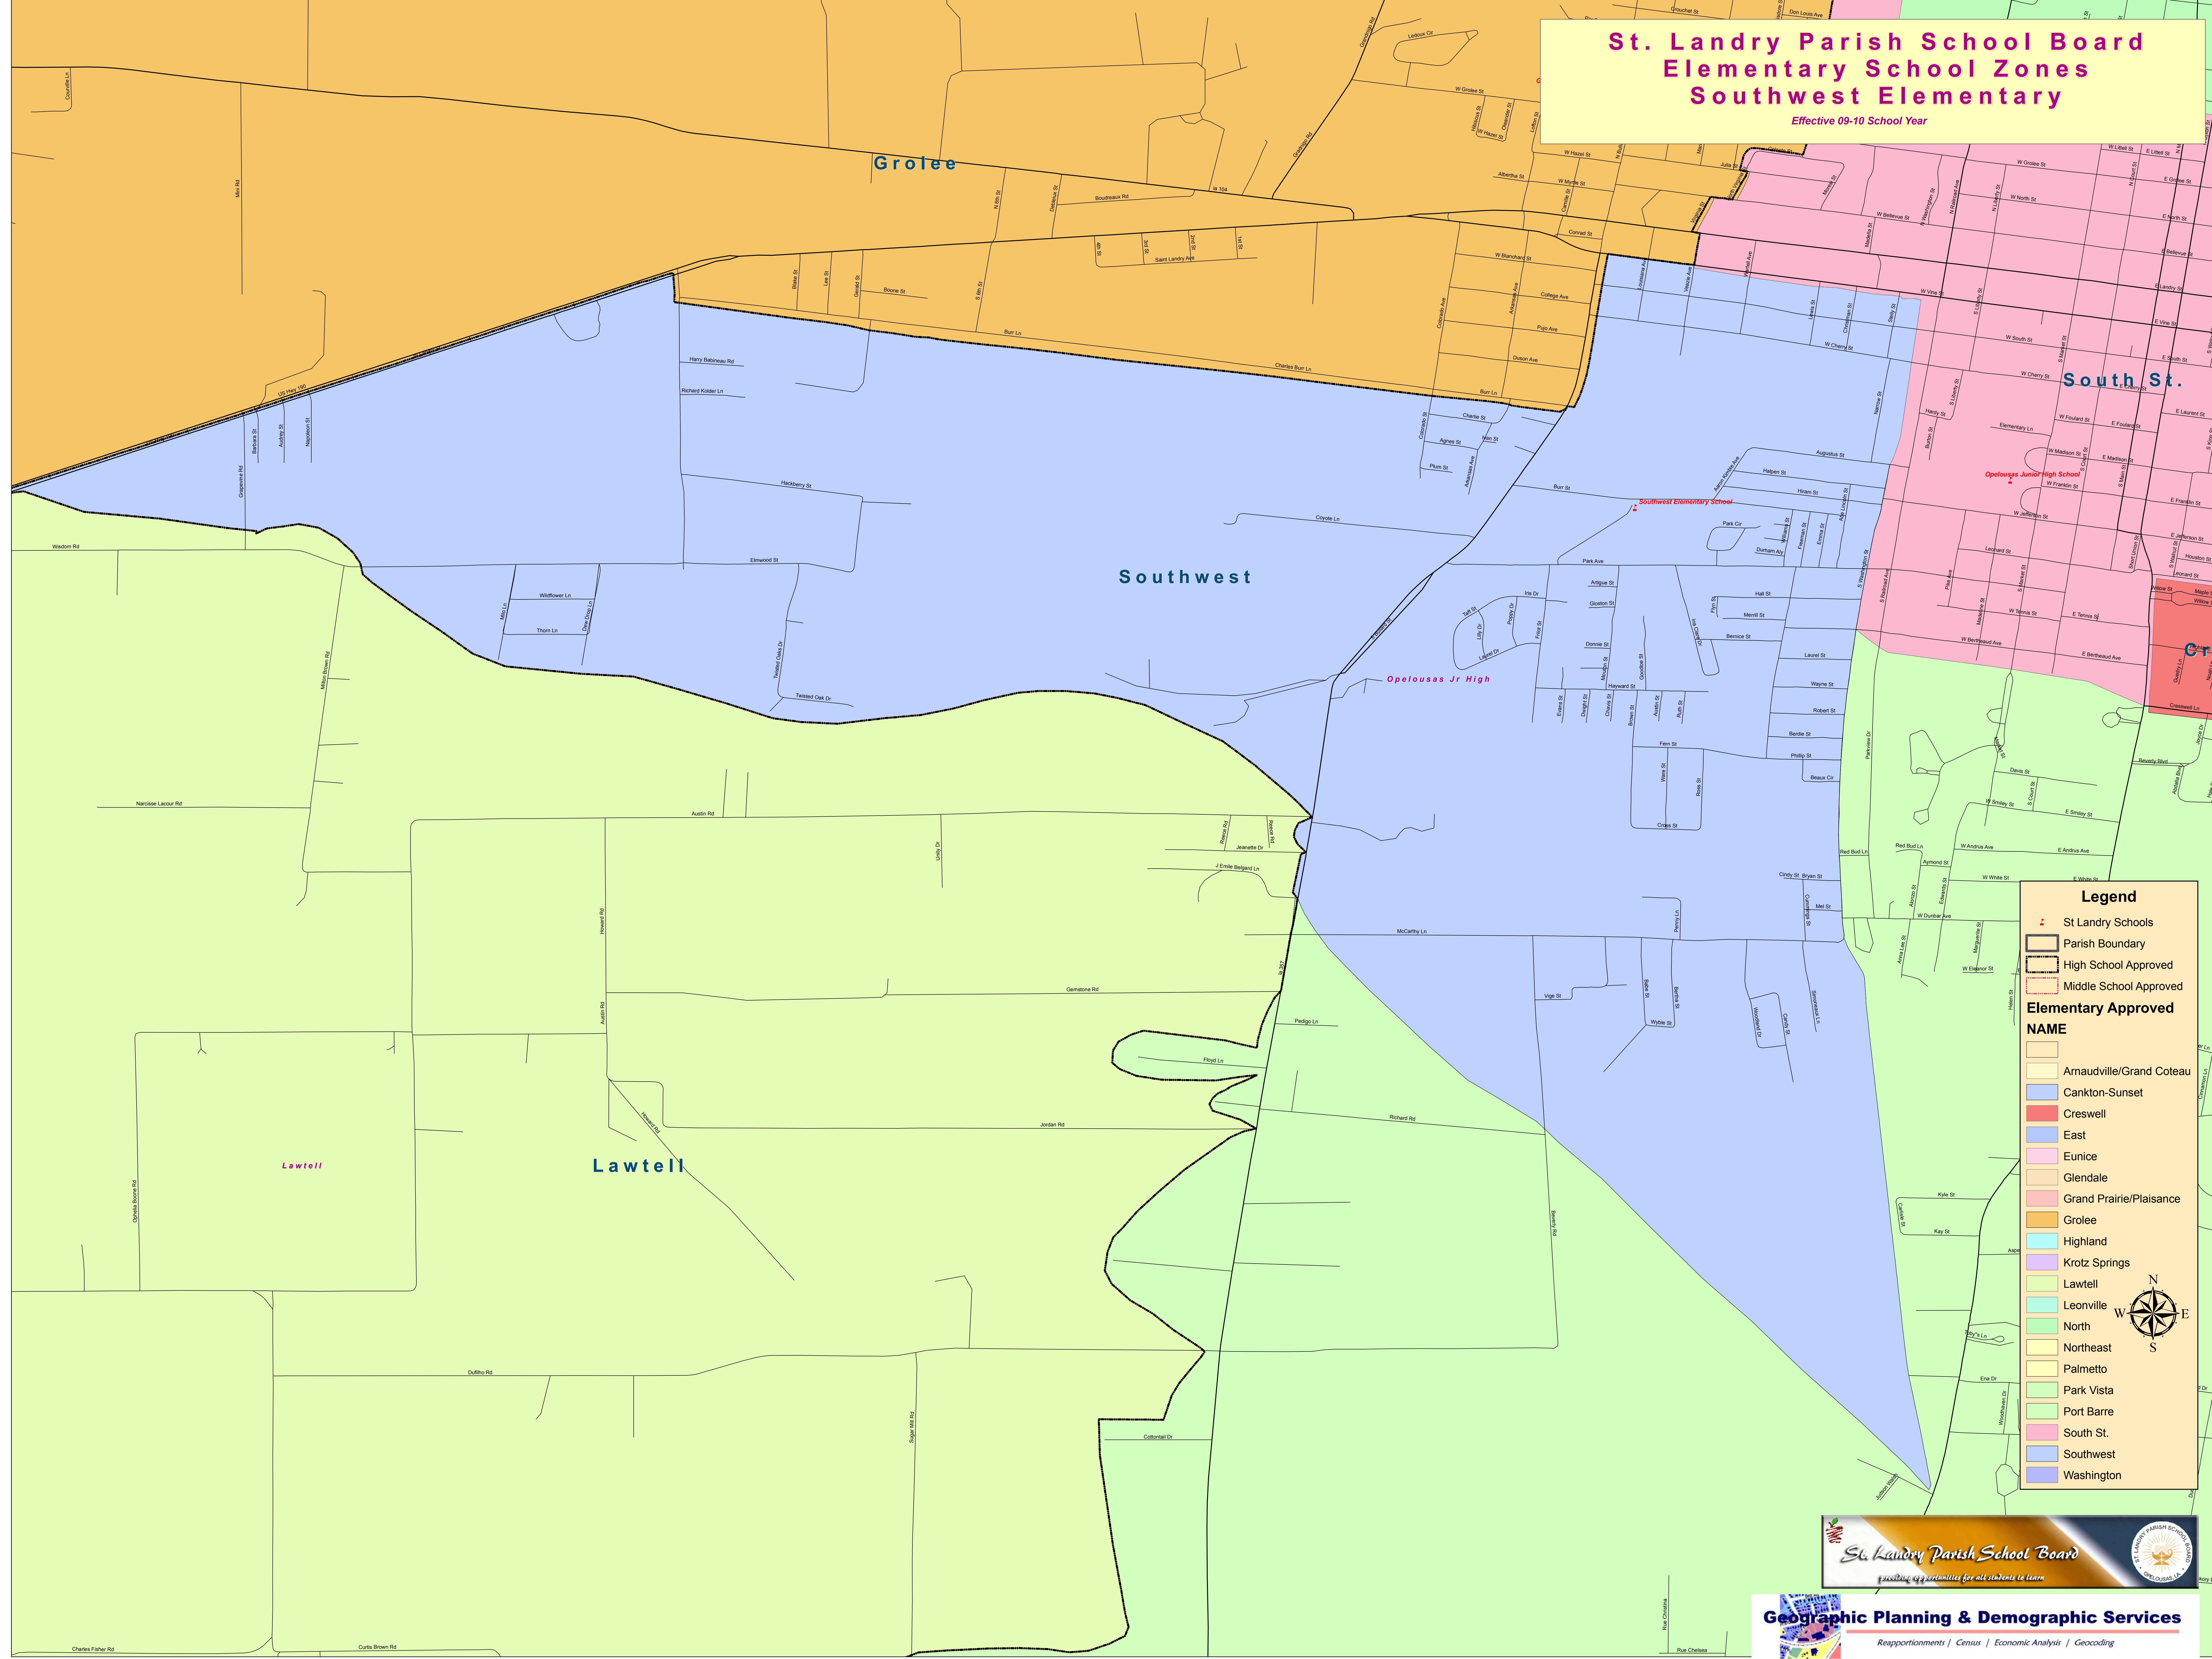

St. Landry Parish School Board Elementary School Zones Southwest Elementary

Effective 09-10 School Year

Legend

- St Landry Schools
- Parish Boundary
- High School Approved
- Middle School Approved

Elementary Approved NAME

- Arnaudville/Grand Coteau
- Cankton-Sunset
- Creswell
- East
- Eunice
- Glendale
- Grand Prairie/Plaisance
- Grolee
- Highland
- Krotz Springs
- Lawtell
- Leonville
- North
- Northeast
- Palmetto
- Park Vista
- Port Barre
- South St.
- Southwest
- Washington