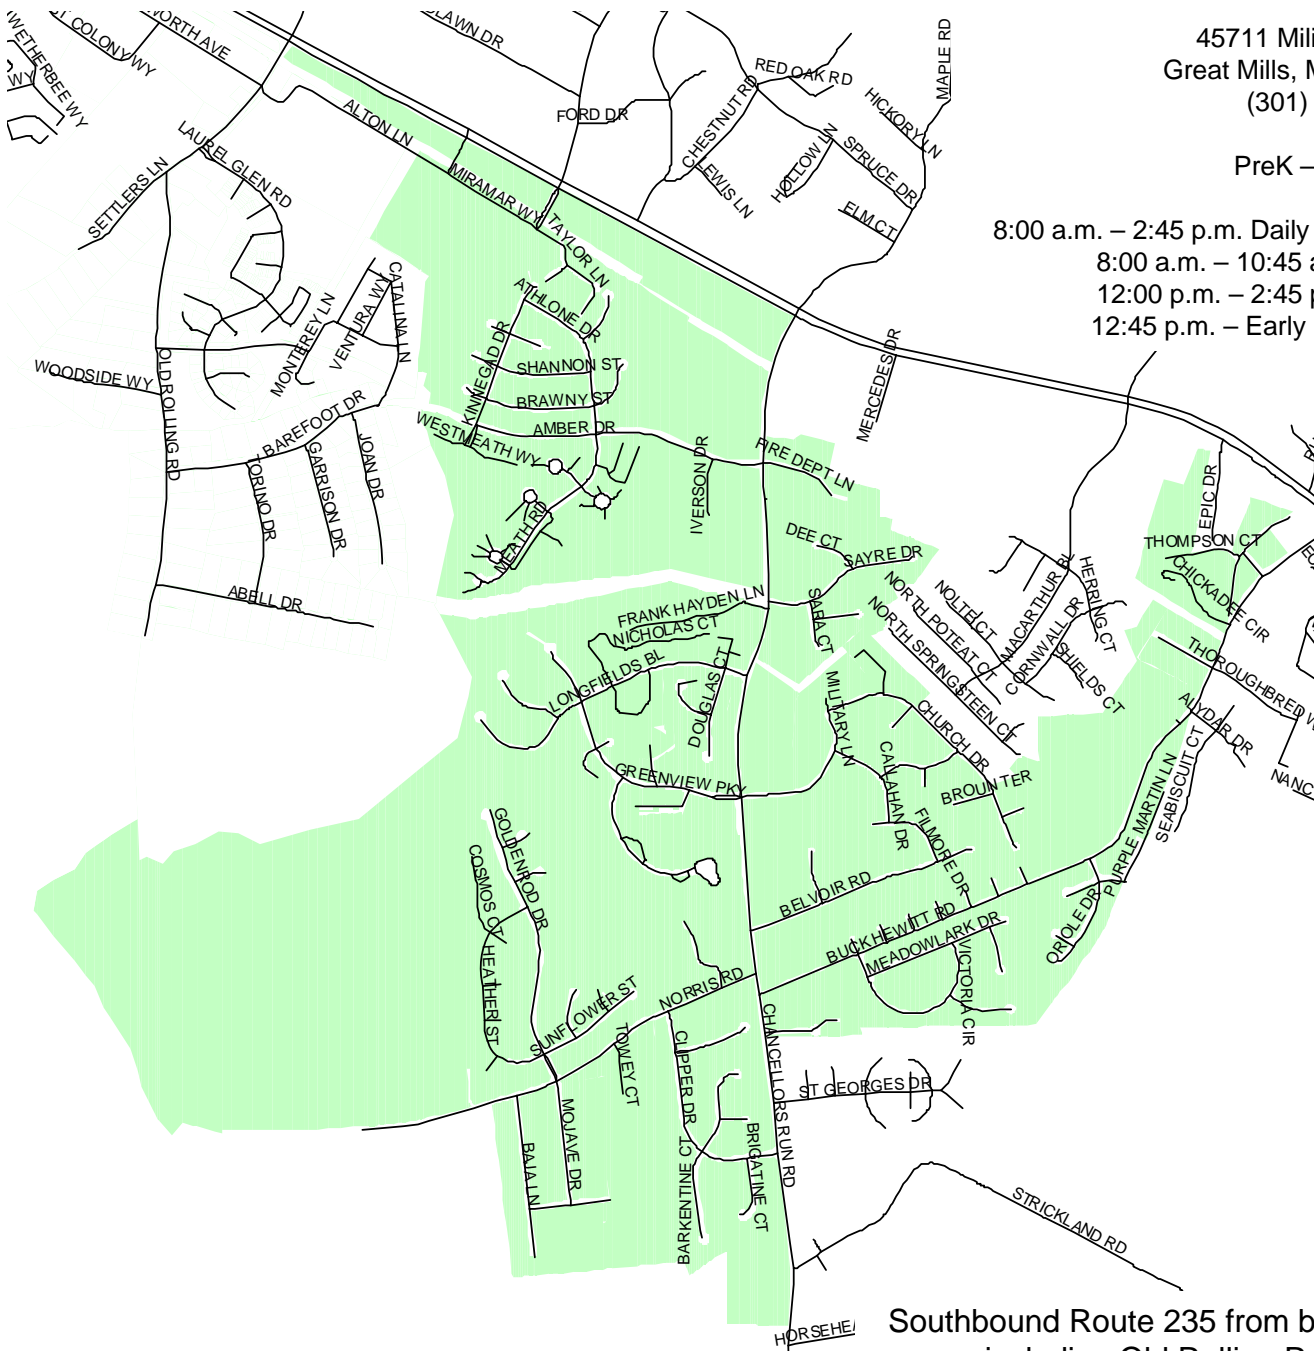

Greenview Knolls Elementary School

St. Mary's County Public Schools
Department of Capital Planning
27190 Point Lookout Road
Loveville, MD 20656
(301) 475-4256, ext. 6

45711 Military Lane
Great Mills, MD 20634
(301) 863-4095

PreK – 5th grade

8:00 a.m. – 2:45 p.m. Daily Schedule
8:00 a.m. – 10:45 a.m. PreK
12:00 p.m. – 2:45 p.m. PreK
12:45 p.m. – Early Dismissal

Southbound Route 235 from but not including Old Rolling Road to Chancellors Run Road. Chancellors Run Road and all auxiliary roads from Route 235 to and including Heard's Estates and Locust Glen, excluding St. George's Hundred.

2009 – 2010 School Boundary