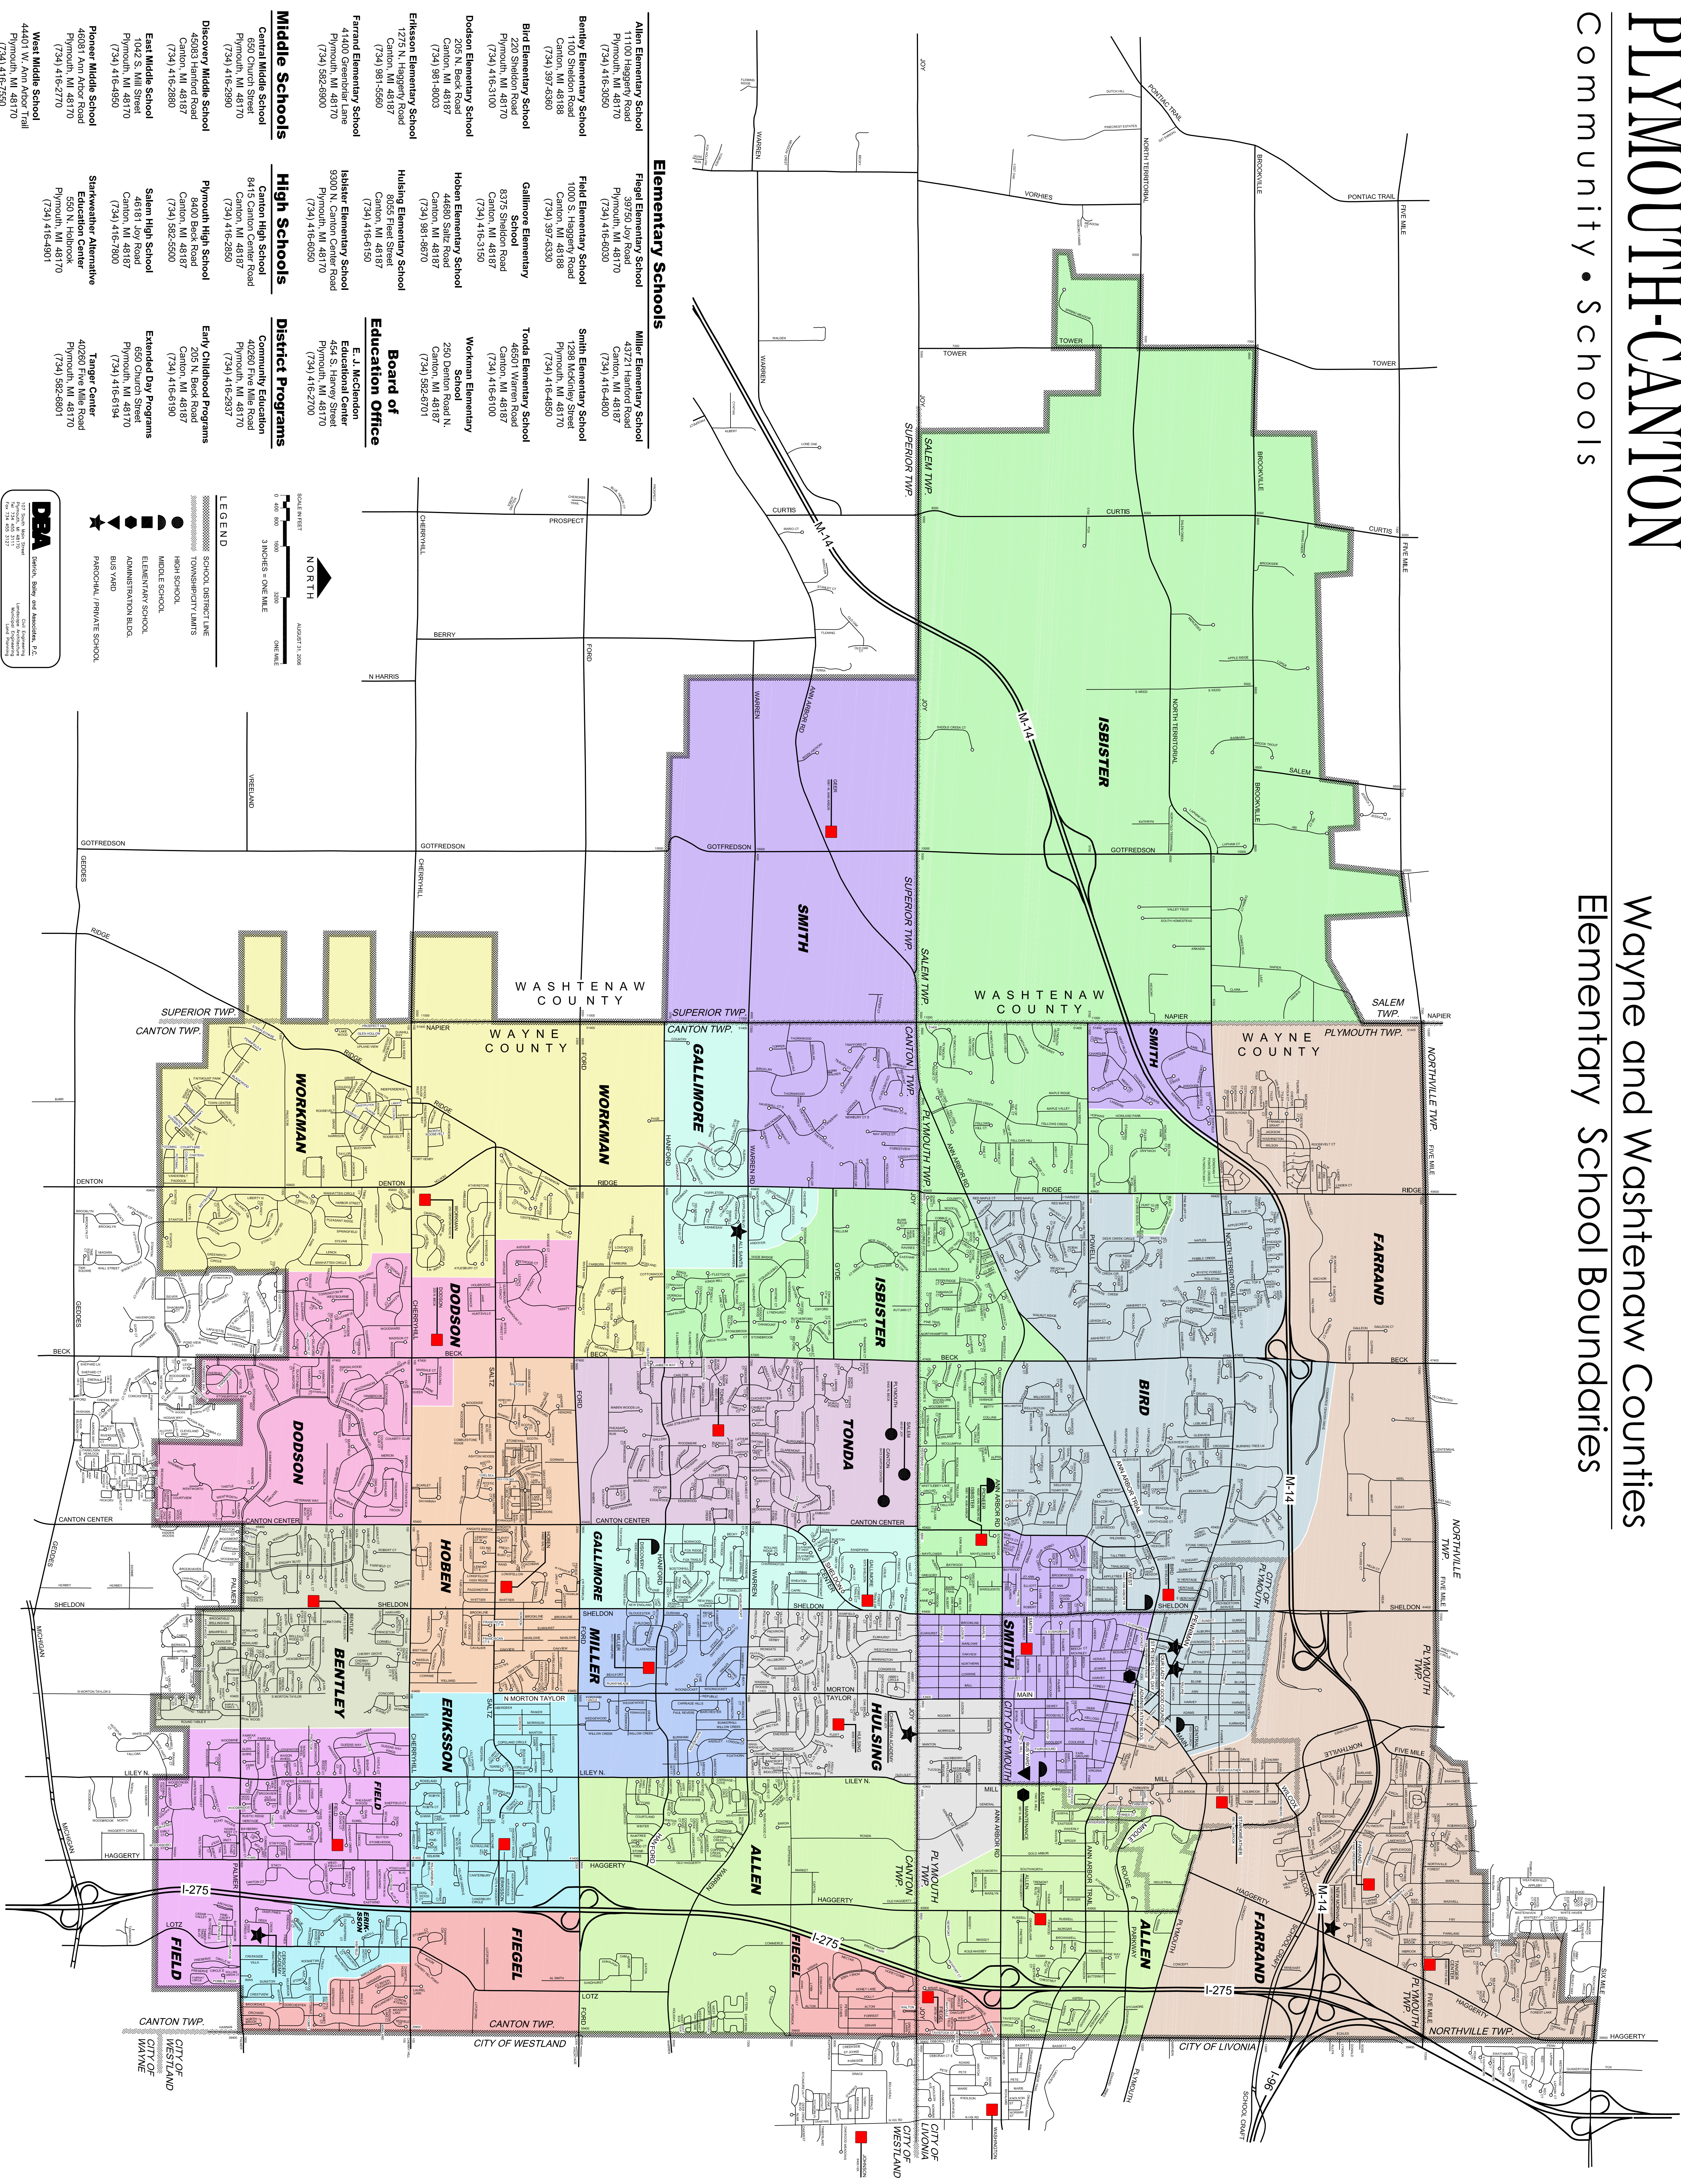

PLYMOUTH-CANTON

Community • Schools

Wayne and Washtenaw Counties
Elementary School Boundaries

Elementary Schools

Allen Elementary School 11100 Haggerty Road Plymouth, MI 48170 (734) 416-3050	Flegal Elementary School 39750 Joy Road Plymouth, MI 48170 (734) 416-4030	Miller Elementary School 43721 Harford Road Canton, MI 48187 (734) 416-4880
Bentley Elementary School 1100 Sheldon Road Canton, MI 48188 (734) 387-4330	Field Elementary School 1000 S. Haggerty Road Canton, MI 48188 (734) 387-4330	Smith Elementary School 1288 McKinley Street Plymouth, MI 48170 (734) 416-4880
Bird Elementary School 220 Sheldon Road Plymouth, MI 48170 (734) 416-3100	Gallimore Elementary School 8375 Sheldon Road Canton, MI 48187 (734) 416-3150	Tonda Elementary School 46501 Warren Road Canton, MI 48187 (734) 416-6100
Dodson Elementary School 205 N. Beck Road Canton, MI 48187 (734) 381-8003	Hoben Elementary School 44680 Shitz Road Canton, MI 48187 (734) 381-4870	Workman Elementary School 250 Denton Road N. Canton, MI 48187 (734) 382-5701
Eriksson Elementary School 1275 N. Haggerty Road Canton, MI 48187 (734) 381-5560	Hulsing Elementary School 8855 Flegal Street Canton, MI 48187 (734) 416-6150	Board of Education Office E. J. McWhorter Educational Center 9300 N. Canton Center Road Plymouth, MI 48170 (734) 416-6050
Farrand Elementary School 41400 Greenbriar Lane Plymouth, MI 48170 (734) 382-8000	Isbister Elementary School 9300 N. Canton Center Road Plymouth, MI 48170 (734) 416-6050	District Programs Community Education 40250 Five Mile Road Plymouth, MI 48170 (734) 416-6337
Discovery Middle School 45083 Harford Road Canton, MI 48187 (734) 416-3500	Plymouth High School 8400 Beck Road Canton, MI 48187 (734) 382-5330	Early Childhood Programs 205 N. Beck Road Canton, MI 48187 (734) 416-6150
East Middle School 1042 S. Mill Street Plymouth, MI 48170 (734) 416-4550	Salen High School 46181 Joy Road Canton, MI 48187 (734) 416-7800	Extended Day Programs 650 Church Street Plymouth, MI 48170 (734) 416-6154
Pioneer Middle School 46081 Ann Arbor Road Plymouth, MI 48170 (734) 416-2770	Starkweather Alternative Education Center 550 N. Hubbard Plymouth, MI 48170 (734) 416-4951	Tanger Center 40250 Five Mile Road Plymouth, MI 48170 (734) 382-5801
West Middle School 44401 W. Ann Arbor Trail Plymouth, MI 48170 (734) 416-3500		