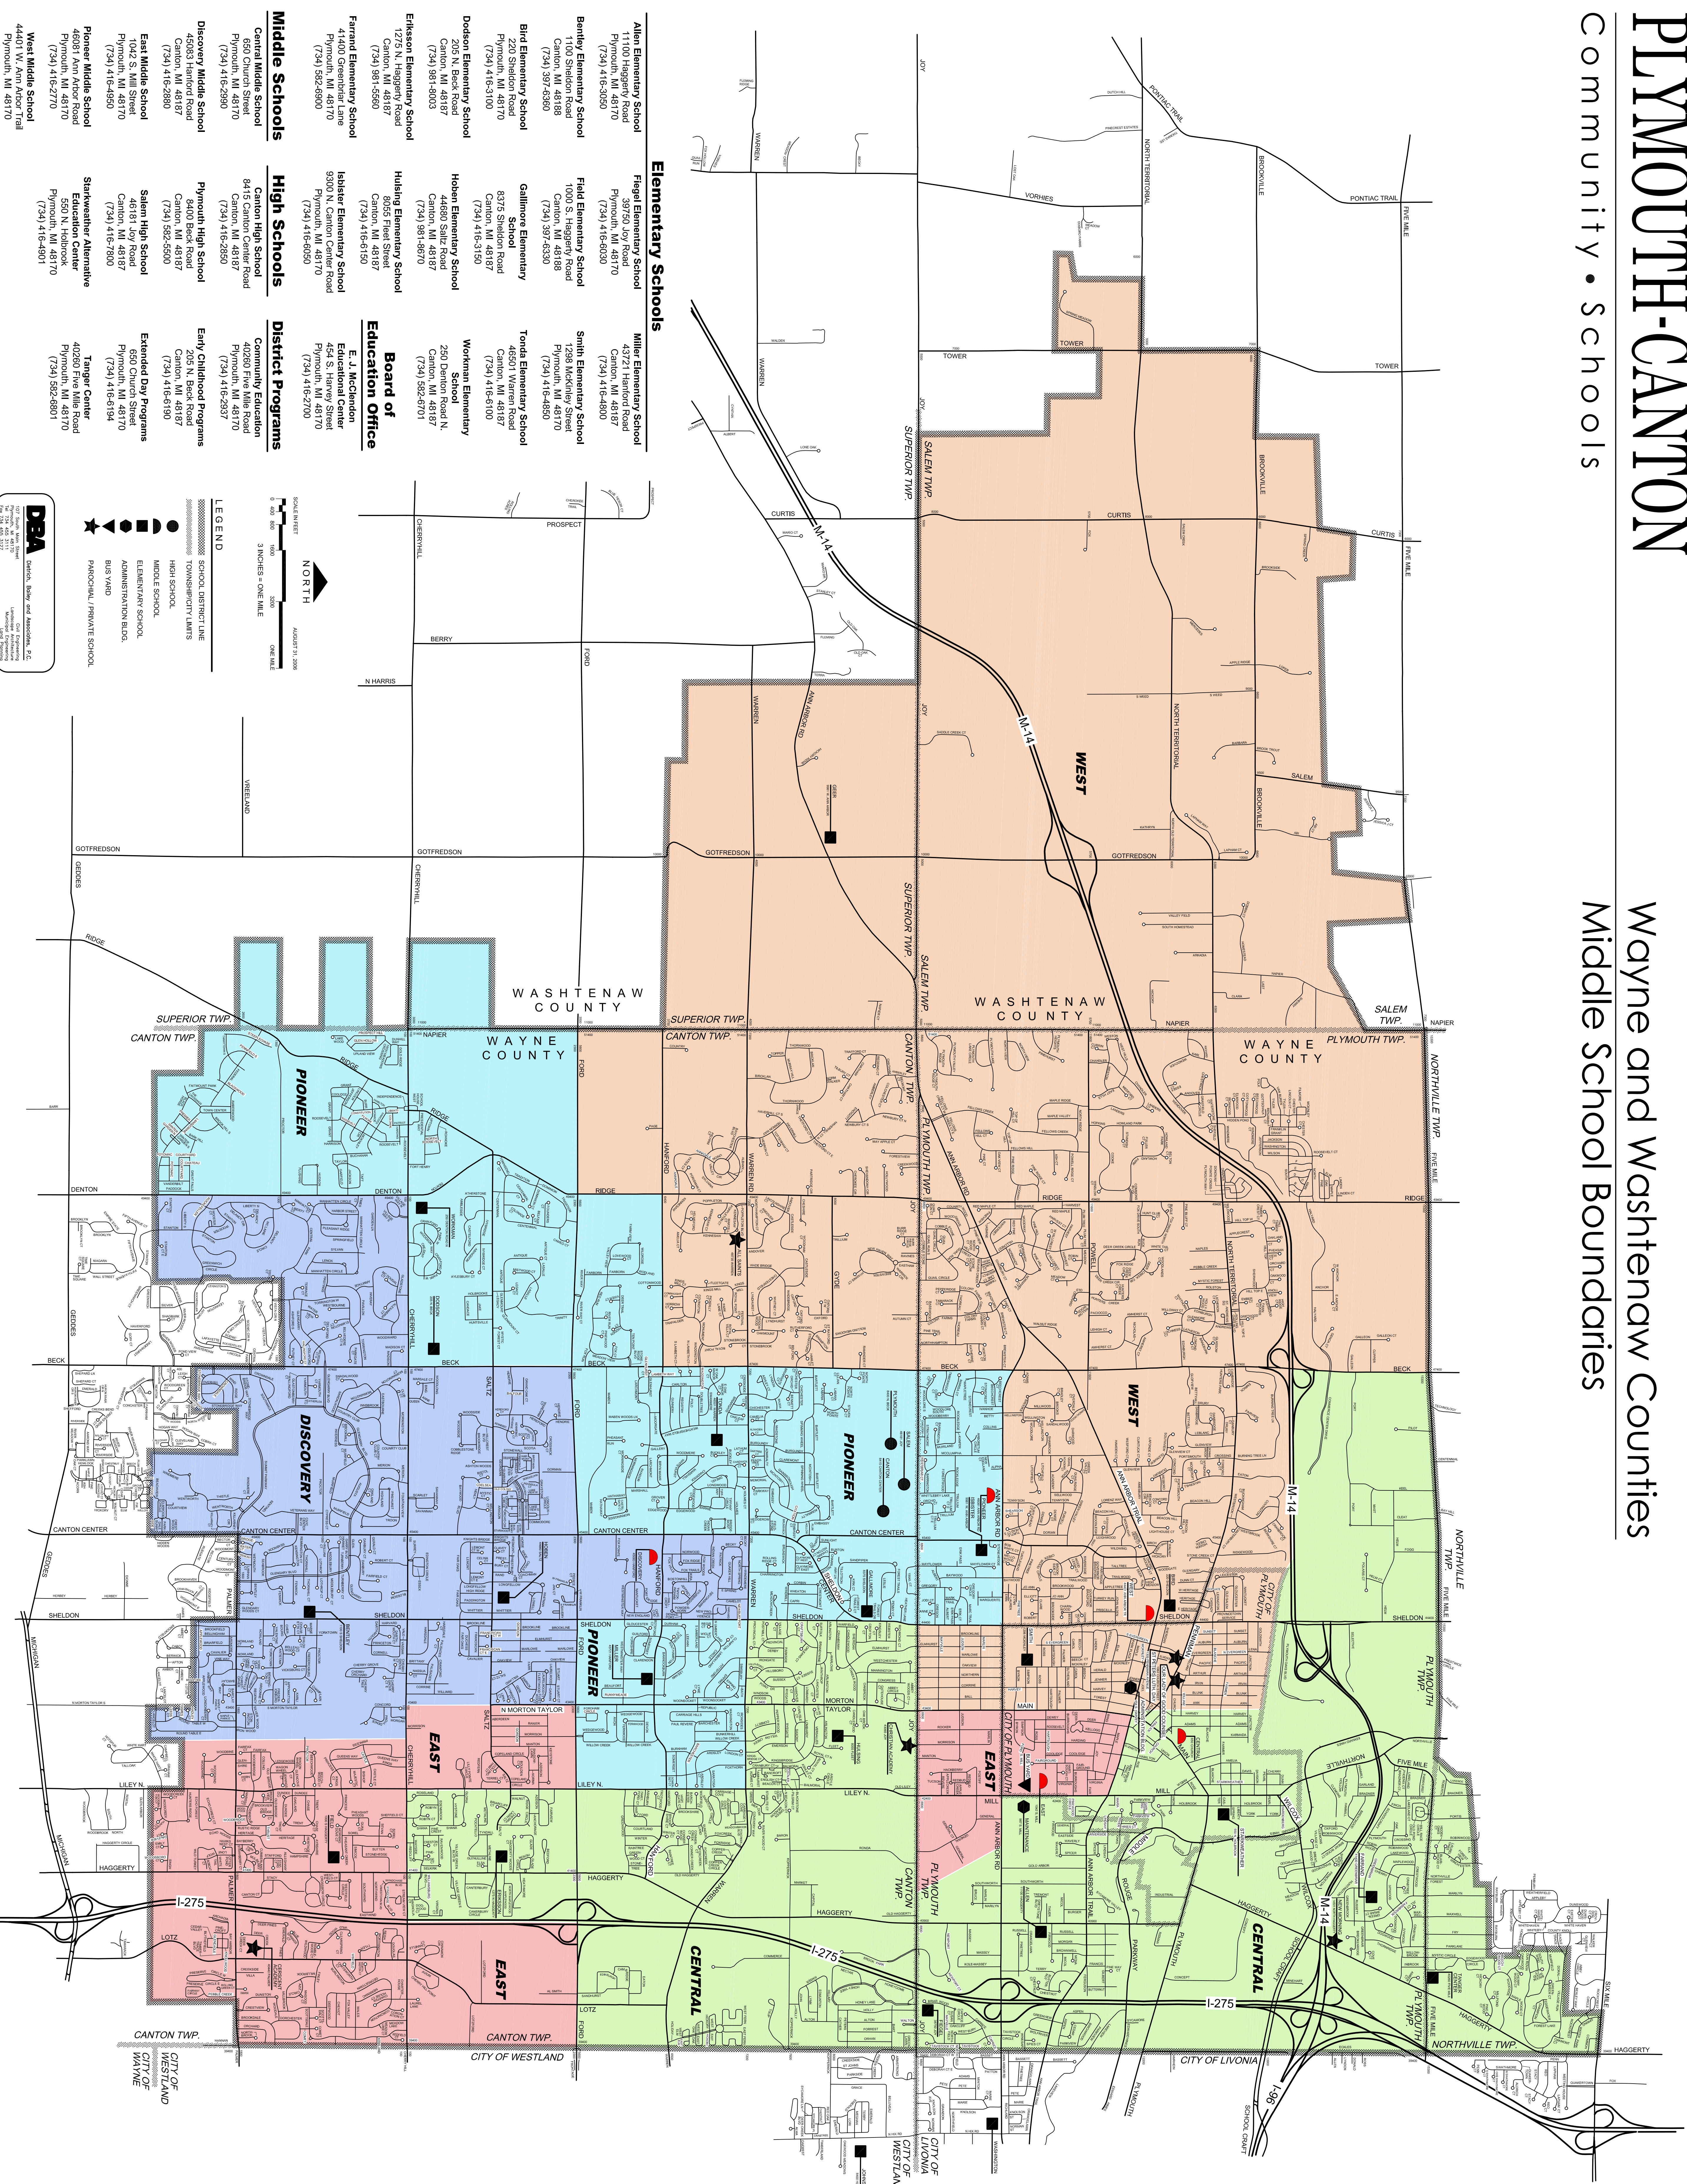

PLYMOUTH-CANTON

Community • Schools

Wayne and Washtenaw Counties
Middle School Boundaries

Elementary Schools

Allen Elementary School 11100 Haggerty Road Plymouth, MI 48170 (734) 416-5280	Field Elementary School 1000 S. Haggerty Road Canton, MI 48108 (734) 397-8530	Smith Elementary School 1288 McKinley Street Plymouth, MI 48170 (734) 416-4800
Bentley Elementary School 1100 Sheldon Road Canton, MI 48108 (734) 397-8530	Gallimore Elementary School 8375 Sheldon Road Canton, MI 48170 (734) 416-5150	Tonda Elementary School 46501 Warren Road Canton, MI 48187 (734) 416-5100
Blid Elementary School 220 Sheldon Road Plymouth, MI 48170 (734) 416-5100	Hoban Elementary School 205 N. Beck Road Canton, MI 48187 (734) 381-8003	Workman Elementary School 280 Denton Road N. Canton, MI 48187 (734) 382-6711
Dodson Elementary School 205 N. Beck Road Canton, MI 48187 (734) 381-8003	Hulsting Elementary School 8955 Fisht Street Canton, MI 48187 (734) 416-5150	Education Office E. J. McClendon Educational Center 454 S. Harvey Street Plymouth, MI 48170 (734) 416-5700
Enthosen Elementary School 1275 N. Haggerty Road Canton, MI 48187 (734) 381-8000	Lablaster Elementary School 9300 N. Canton Center Road Plymouth, MI 48170 (734) 416-5800	Board of Education E. J. McClendon Educational Center 454 S. Harvey Street Plymouth, MI 48170 (734) 416-5700
Farrand Elementary School 41400 Greenhatch Lane Plymouth, MI 48170 (734) 382-8900	Lablaster Elementary School 9300 N. Canton Center Road Plymouth, MI 48170 (734) 416-5800	District Programs Community Education 40260 Five Mile Road Plymouth, MI 48170 (734) 416-2937
Discovery Middle School 45083 Harmon Road Plymouth, MI 48187 (734) 416-5880	Plymouth High School 8600 Beck Road Plymouth, MI 48170 (734) 582-5500	Early Childhood Programs 205 N. Beck Road Plymouth, MI 48187 (734) 416-5190
East Middle School 1042 S. Mill Street Plymouth, MI 48187 (734) 416-5850	Salem High School 46181 Joy Road Canton, MI 48170 (734) 416-7800	Extended Day Programs 6500 Church Street Plymouth, MI 48187 (734) 416-9194
Pioneer Middle School 48081 Ann Arbor Road Plymouth, MI 48170 (734) 416-5770	Starkweather Alternative Education Center 40260 Five Mile Road Plymouth, MI 48170 (734) 582-8801	Tanger Center 40260 Five Mile Road Plymouth, MI 48170 (734) 582-8801
West Middle School 44401 W. Ann Arbor Trail Plymouth, MI 48187 (734) 416-5850		