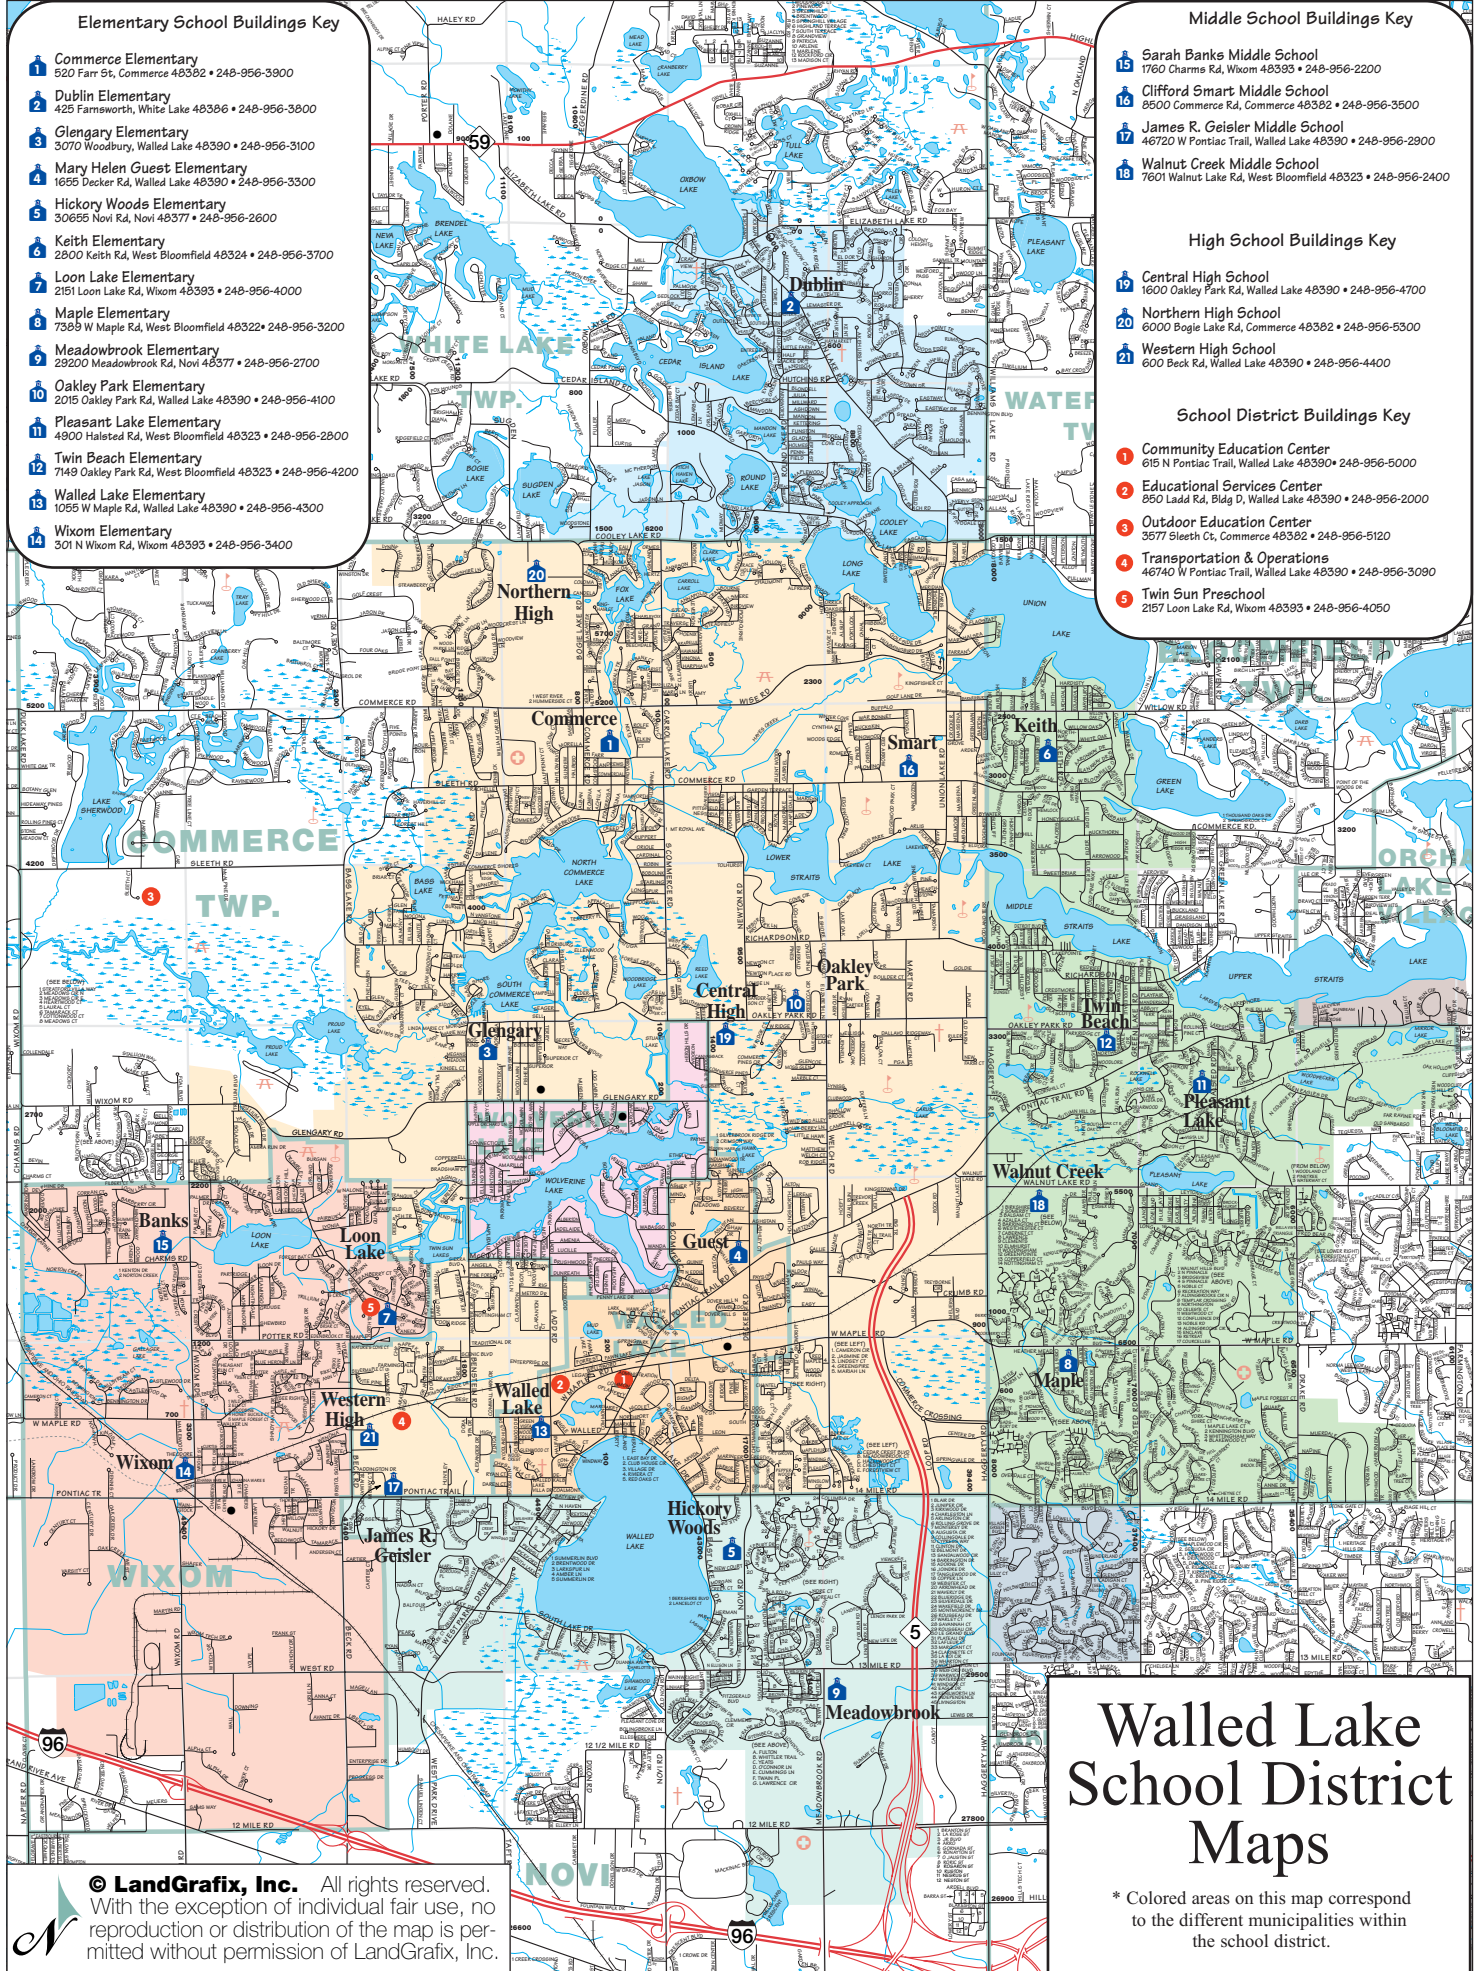

**Elementary School Buildings Key**

- 1** Commerce Elementary  
520 Farr St, Commerce 48392 • 248-956-3900
- 2** Dublin Elementary  
425 Farnsworth, White Lake 48386 • 248-956-3800
- 3** Glengary Elementary  
3070 Woodbury, Walled Lake 48390 • 248-956-3100
- 4** Mary Helen Guest Elementary  
1655 Decker Rd, Walled Lake 48390 • 248-956-3300
- 5** Hickory Woods Elementary  
30655 Novi Rd, Novi 48377 • 248-956-2600
- 6** Keith Elementary  
2800 Keith Rd, West Bloomfield 48324 • 248-956-3700
- 7** Loon Lake Elementary  
2151 Loon Lake Rd, Wixom 48393 • 248-956-4000
- 8** Maple Elementary  
7389 W Maple Rd, West Bloomfield 48322 • 248-956-3200
- 9** Meadowbrook Elementary  
29200 Meadowbrook Rd, Novi 48377 • 248-956-2700
- 10** Oakley Park Elementary  
2015 Oakley Park Rd, Walled Lake 48390 • 248-956-4100
- 11** Pleasant Lake Elementary  
4900 Halsted Rd, West Bloomfield 48323 • 248-956-2800
- 12** Twin Beach Elementary  
7149 Oakley Park Rd, West Bloomfield 48323 • 248-956-4200
- 13** Walled Lake Elementary  
1055 W Maple Rd, Walled Lake 48390 • 248-956-4300
- 14** Wixom Elementary  
301 N Wixom Rd, Wixom 48393 • 248-956-3400

# Walled Lake School District Maps

\* Colored areas on this map correspond to the different municipalities within the school district.