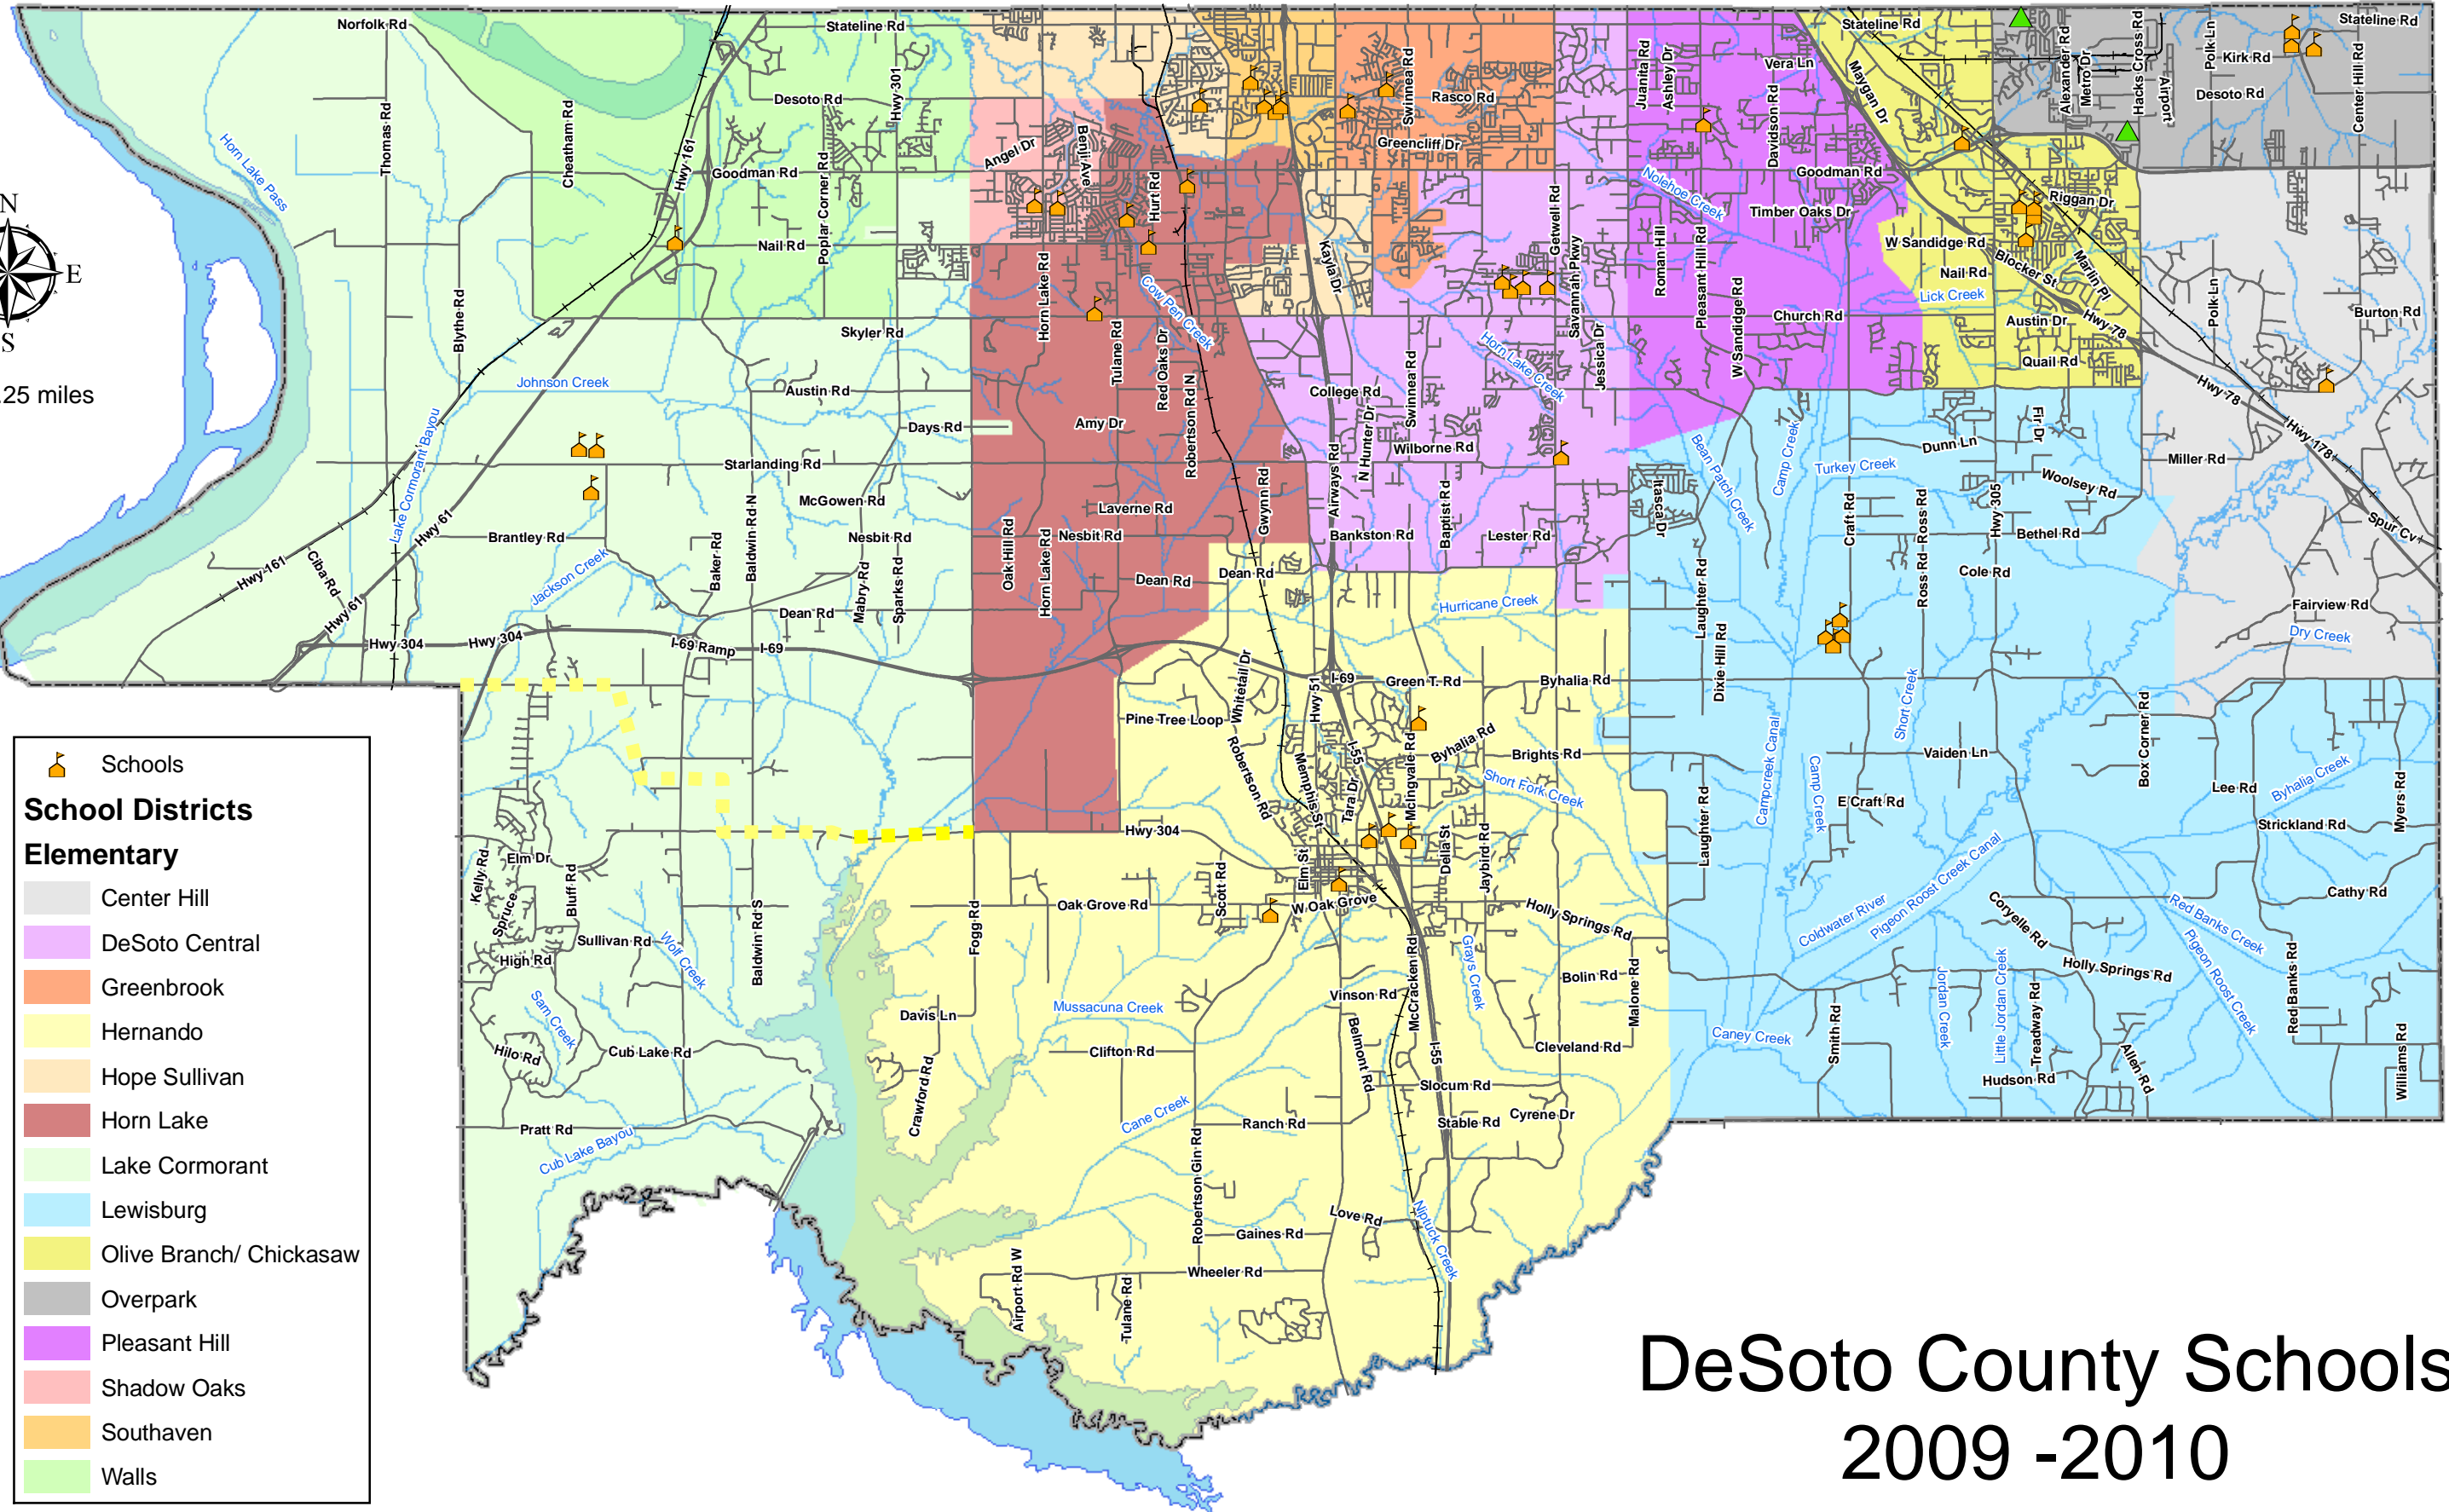

1 in = 2.25 miles

-  Schools
- School Districts**
- Elementary**
-  Center Hill
-  DeSoto Central
-  Greenbrook
-  Hernando
-  Hope Sullivan
-  Horn Lake
-  Lake Cormorant
-  Lewisburg
-  Olive Branch/ Chickasaw
-  Overpark
-  Pleasant Hill
-  Shadow Oaks
-  Southaven
-  Walls

DeSoto County Schools 2009 -2010