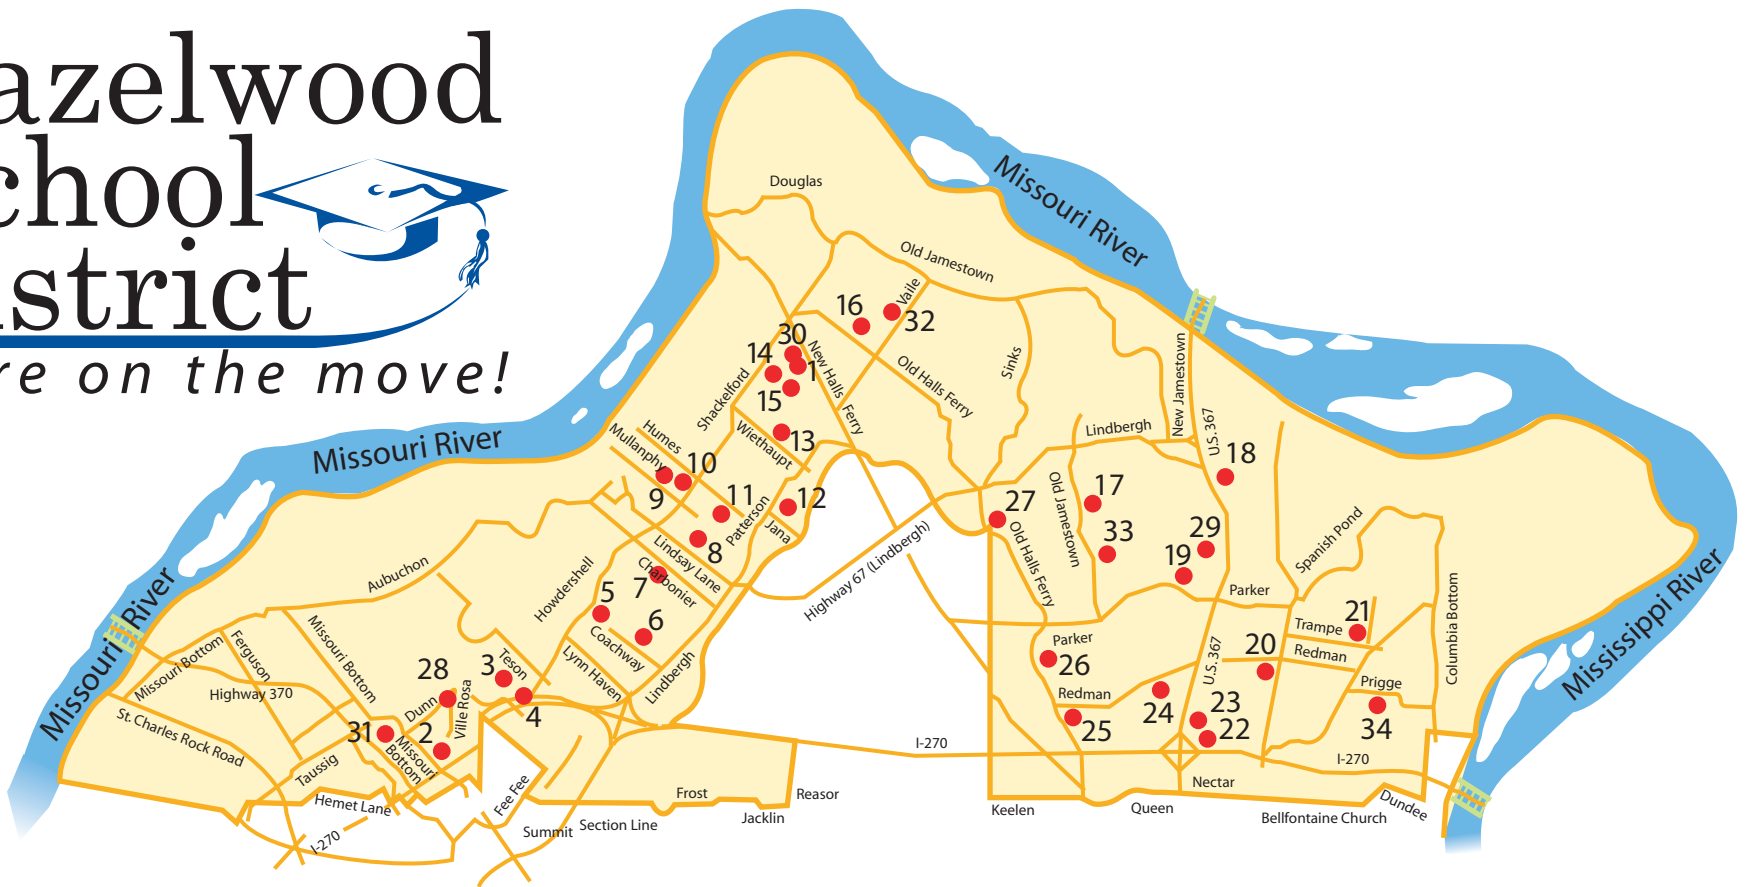

# Hazelwood School District

*We're on the move!*

- |  |  |   |   |  |   |
|--|--|---|---|--|---|
| 1) HSD Learning Center<br>15955 New Halls Ferry Road<br>Florissant, MO 63031<br>(314) 953.5000 | 7) Lawson Elementary<br>1830 Charbonier Road<br>Florissant, MO 63031<br>(314) 953.4550                   | 13) Cold Water Elementary<br>1105 Wiethaupt Road<br>Florissant, MO 63031<br>(314) 953.4150                | 19) Townsend Elementary<br>6645 Parker Road<br>Florissant, MO 63033<br>(314) 953.4800       | 25) Keeven Elementary<br>11230 Old Halls Ferry Road<br>St.Louis, MO 63136<br>(314) 953.4450            | 31) Hazelwood West Middle School<br>12834 Missouri Bottom Road<br>Hazelwood, MO 63042<br>314.953.7800   |
| 2) Garrett Elementary<br>1400 Ville Rosa Lane<br>Hazelwood, MO 63042<br>(314) 953.4200         | 8) McCurdy Elementary<br>975 Lindsay Lane<br>Florissant, MO 63031<br>(314) 953.4650                      | 14) Brown Elementary<br>3325 Chicory Creek Lane<br>Florissant, MO 63031<br>(314) 953.4100                 | 20) Twillman Elementary<br>11831 Bellefontaine Road<br>St.Louis, MO 63138<br>(314) 953.4850 | 26) Jury Elementary<br>11950 Old Halls Ferry Road<br>Florissant, MO 63031<br>(314) 953.4400            | 32) Hazelwood North Middle School<br>4420 Vaile Avenue<br>Florissant, MO 63034<br>314.953.7500          |
| 3) Hazelwood West High School<br>#1 Wildcat Lane<br>Hazelwood, MO 63042<br>(314) 953.5800      | 9) Lusher Elementary<br>2015 Mullanphy Road<br>Florissant, MO 63031<br>(314) 953.4600                    | 15) Hazelwood Central High School<br>15875 New Halls Ferry Road<br>Florissant, MO 63031<br>(314) 953.5400 | 21) Larimore Elementary<br>1025 Trampe Lane<br>St.Louis, MO 63138<br>(314) 953.4500         | 27) HSD Family Outreach Center<br>13780 Old Halls Ferry Road<br>Florissant, MO 63033<br>(314) 953.5073 | 33) Hazelwood Central Middle School<br>13450 Old Jamestown Road<br>Florissant, MO 63033<br>314.953.7400 |
| 4) Armstrong Elementary<br>6255 Howdershell Road<br>Hazelwood, MO 63042<br>(314) 953.4000      | 10) Hazelwood Northwest Middle School<br>1605 Shackelford Road<br>Florissant, MO 63031<br>(314) 953.5500 | 16) Barrington Elementary<br>15600 Old Halls Ferry Road<br>Florissant, MO 63034<br>(314) 953.4050         | 22) Hazelwood East Middle School<br>1865 Dunn Road<br>St.Louis, MO 63138<br>(314) 953.5700  | 28) ECE West<br>5323 Villa Marie Drive<br>Hazelwood, MO 63042<br>314.953.7650                          | 34) Hazelwood Southeast Middle School<br>918 Prigge Road<br>St. Louis, MO 63138<br>314.953.7700         |
| 5) Russell Elementary<br>7350 Howdershell Road<br>Hazelwood, MO 63042<br>(314) 953.4750        | 11) Walker Elementary<br>1250 Humes Lane<br>Florissant, MO 63031<br>(314) 953.4900                       | 17) Jamestown Elementary<br>13750 Old Jamestown Road<br>Florissant, MO 63031<br>(314) 953.4300            | 23) Hazelwood East High School<br>11300 Dunn Road<br>St.Louis, MO 63138<br>(314) 953.5600   | 29) ECE East<br>12555 Partridge Run<br>Florissant, MO 63033<br>(314) 741.4126                          |   |
| 6) McNair Elementary<br>585 Coachway Lane<br>Hazelwood, MO 63042<br>(314) 953.4700             | 12) Jana Elementary<br>405 Jana Drive<br>Florissant, MO 63031<br>(314) 953.4350                          | 18) Arrowpoint Elementary<br>2017 Arrowpoint Drive<br>St.Louis, MO 63138<br>(314) 953.5300                | 24) Grannemann Elementary<br>2324 Redman Road<br>St.Louis, MO 63136<br>(314) 953.4250       | 30) ECE Central<br>15955 New Halls Ferry Road<br>Florissant, MO 63031<br>(314) 953.4950                |   |