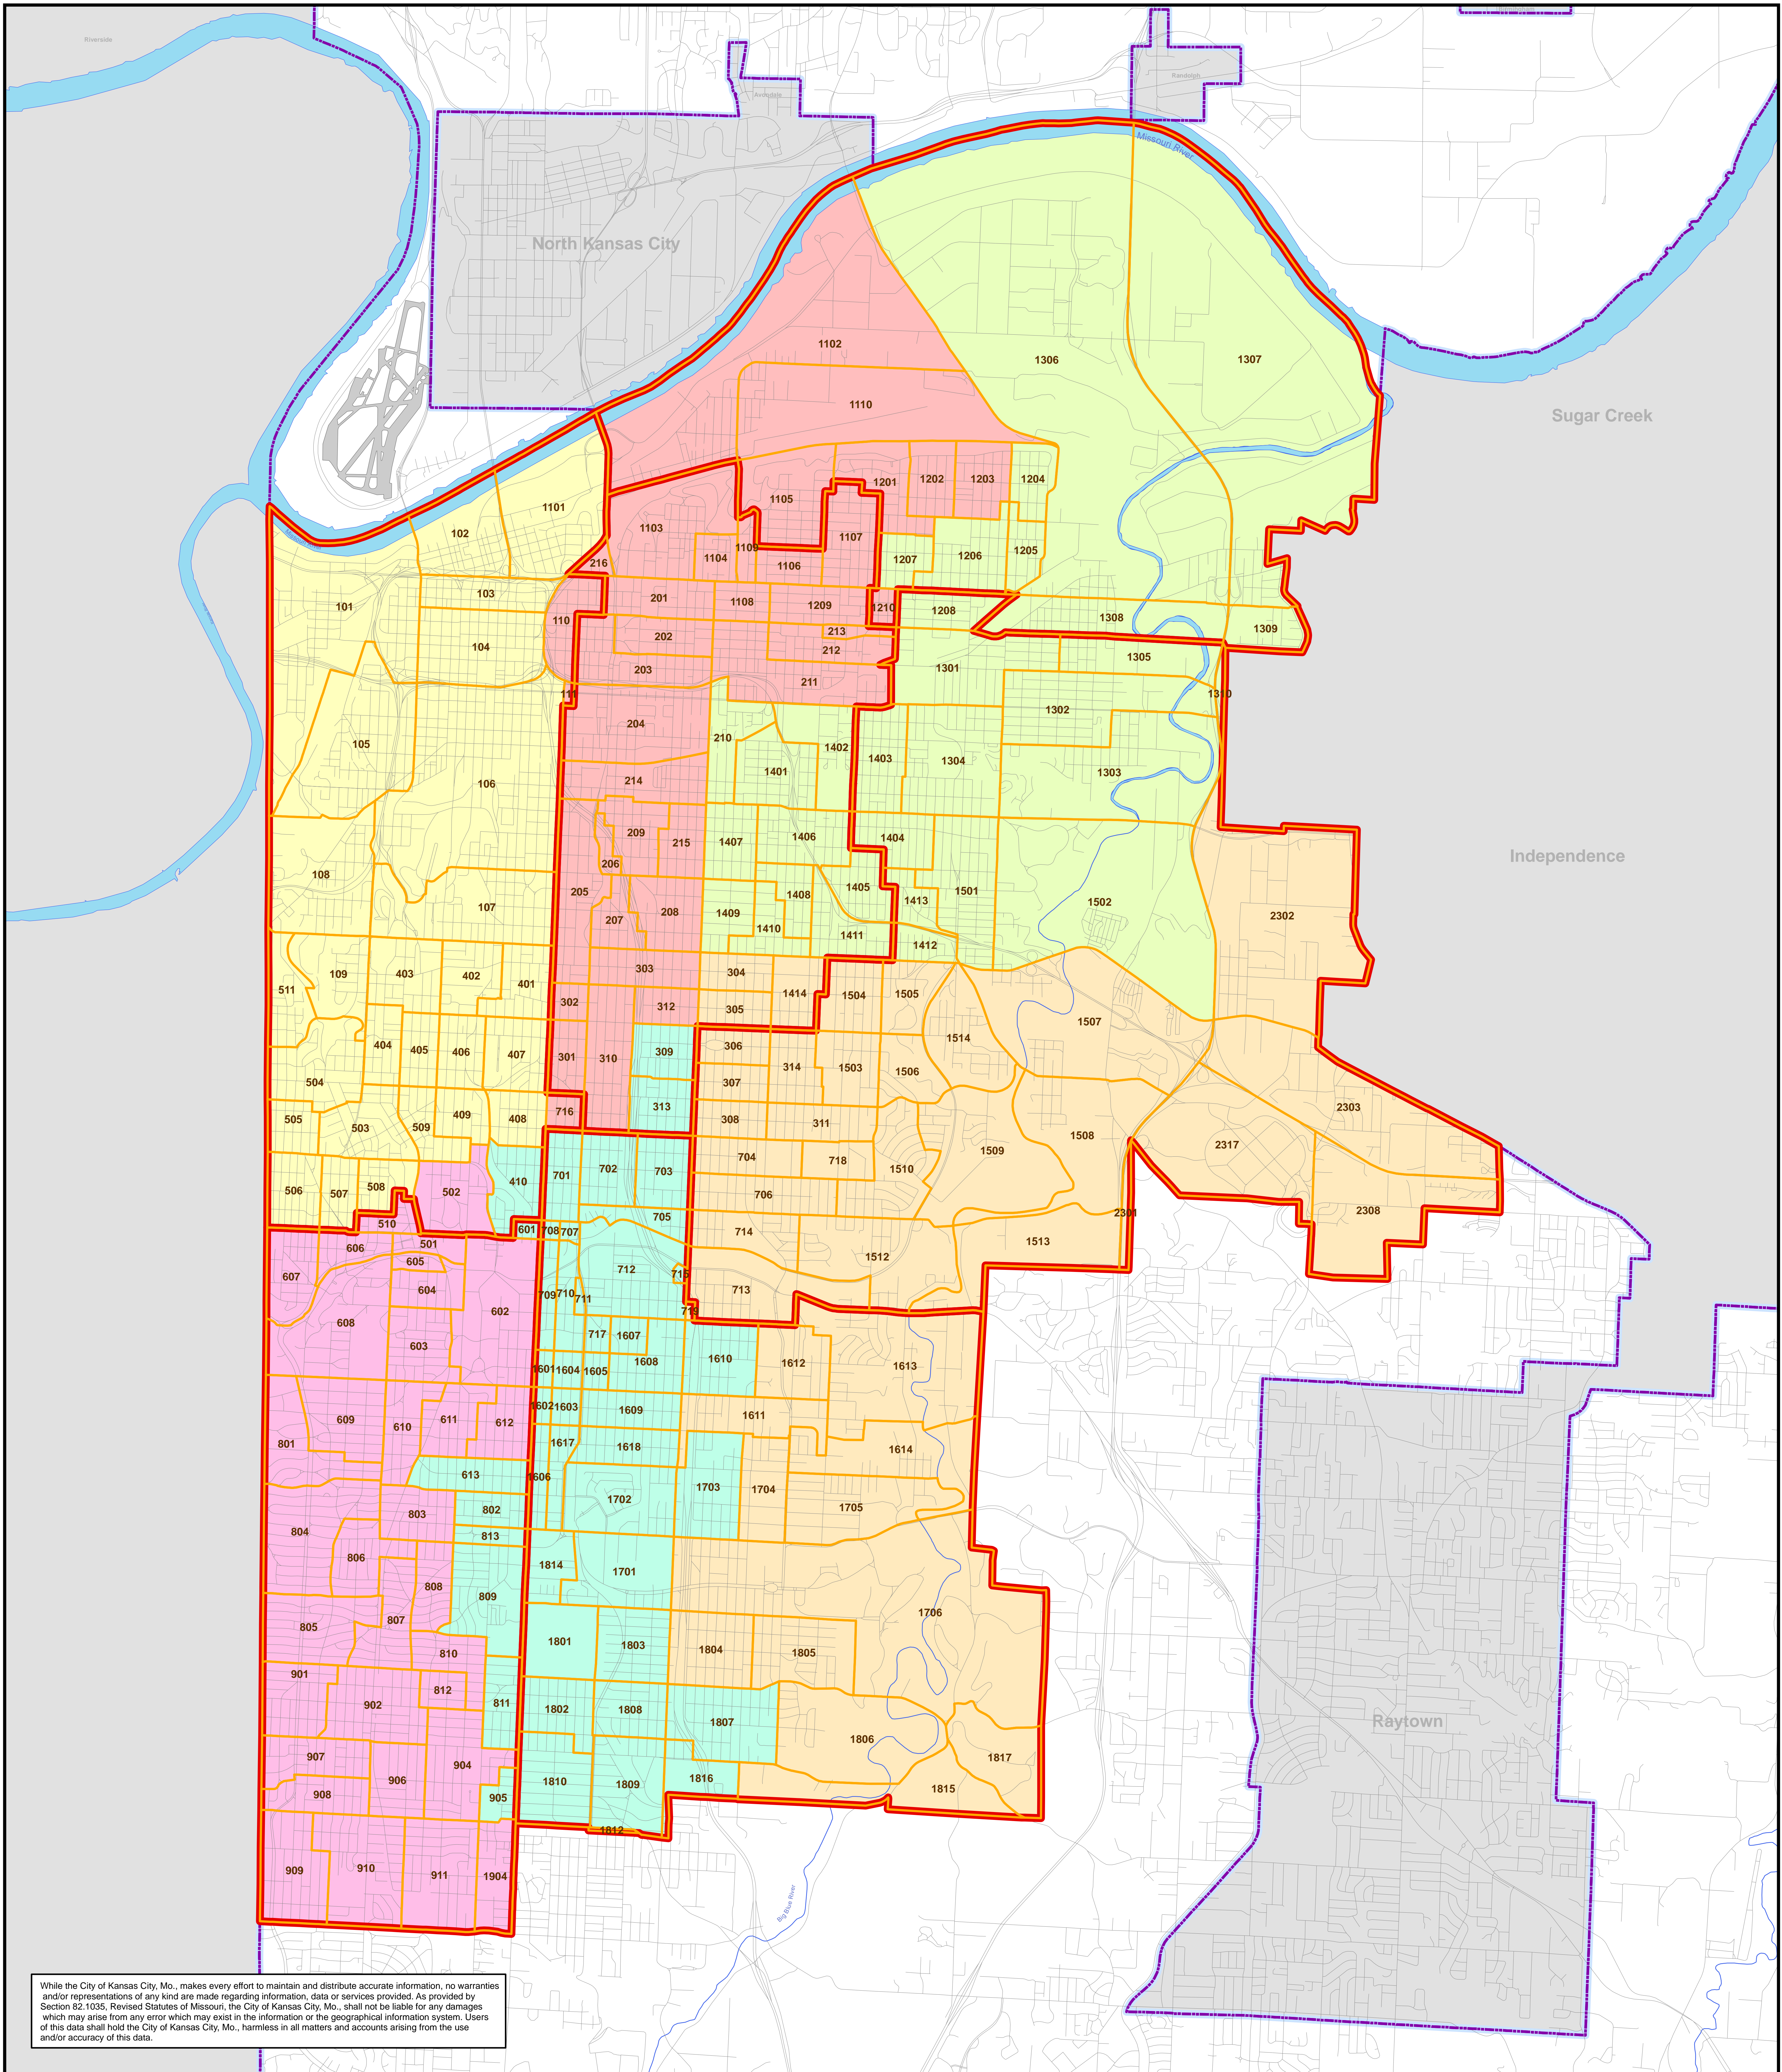

KC School District Subdistricts Possible Redistricting 2

Prepared by: City Planning and Development Department
City of Kansas City, Missouri

Possible Redistricting

- 111
- 112

- 113
- 114
- 115
- 116

- Old Subdistricts
- Precincts