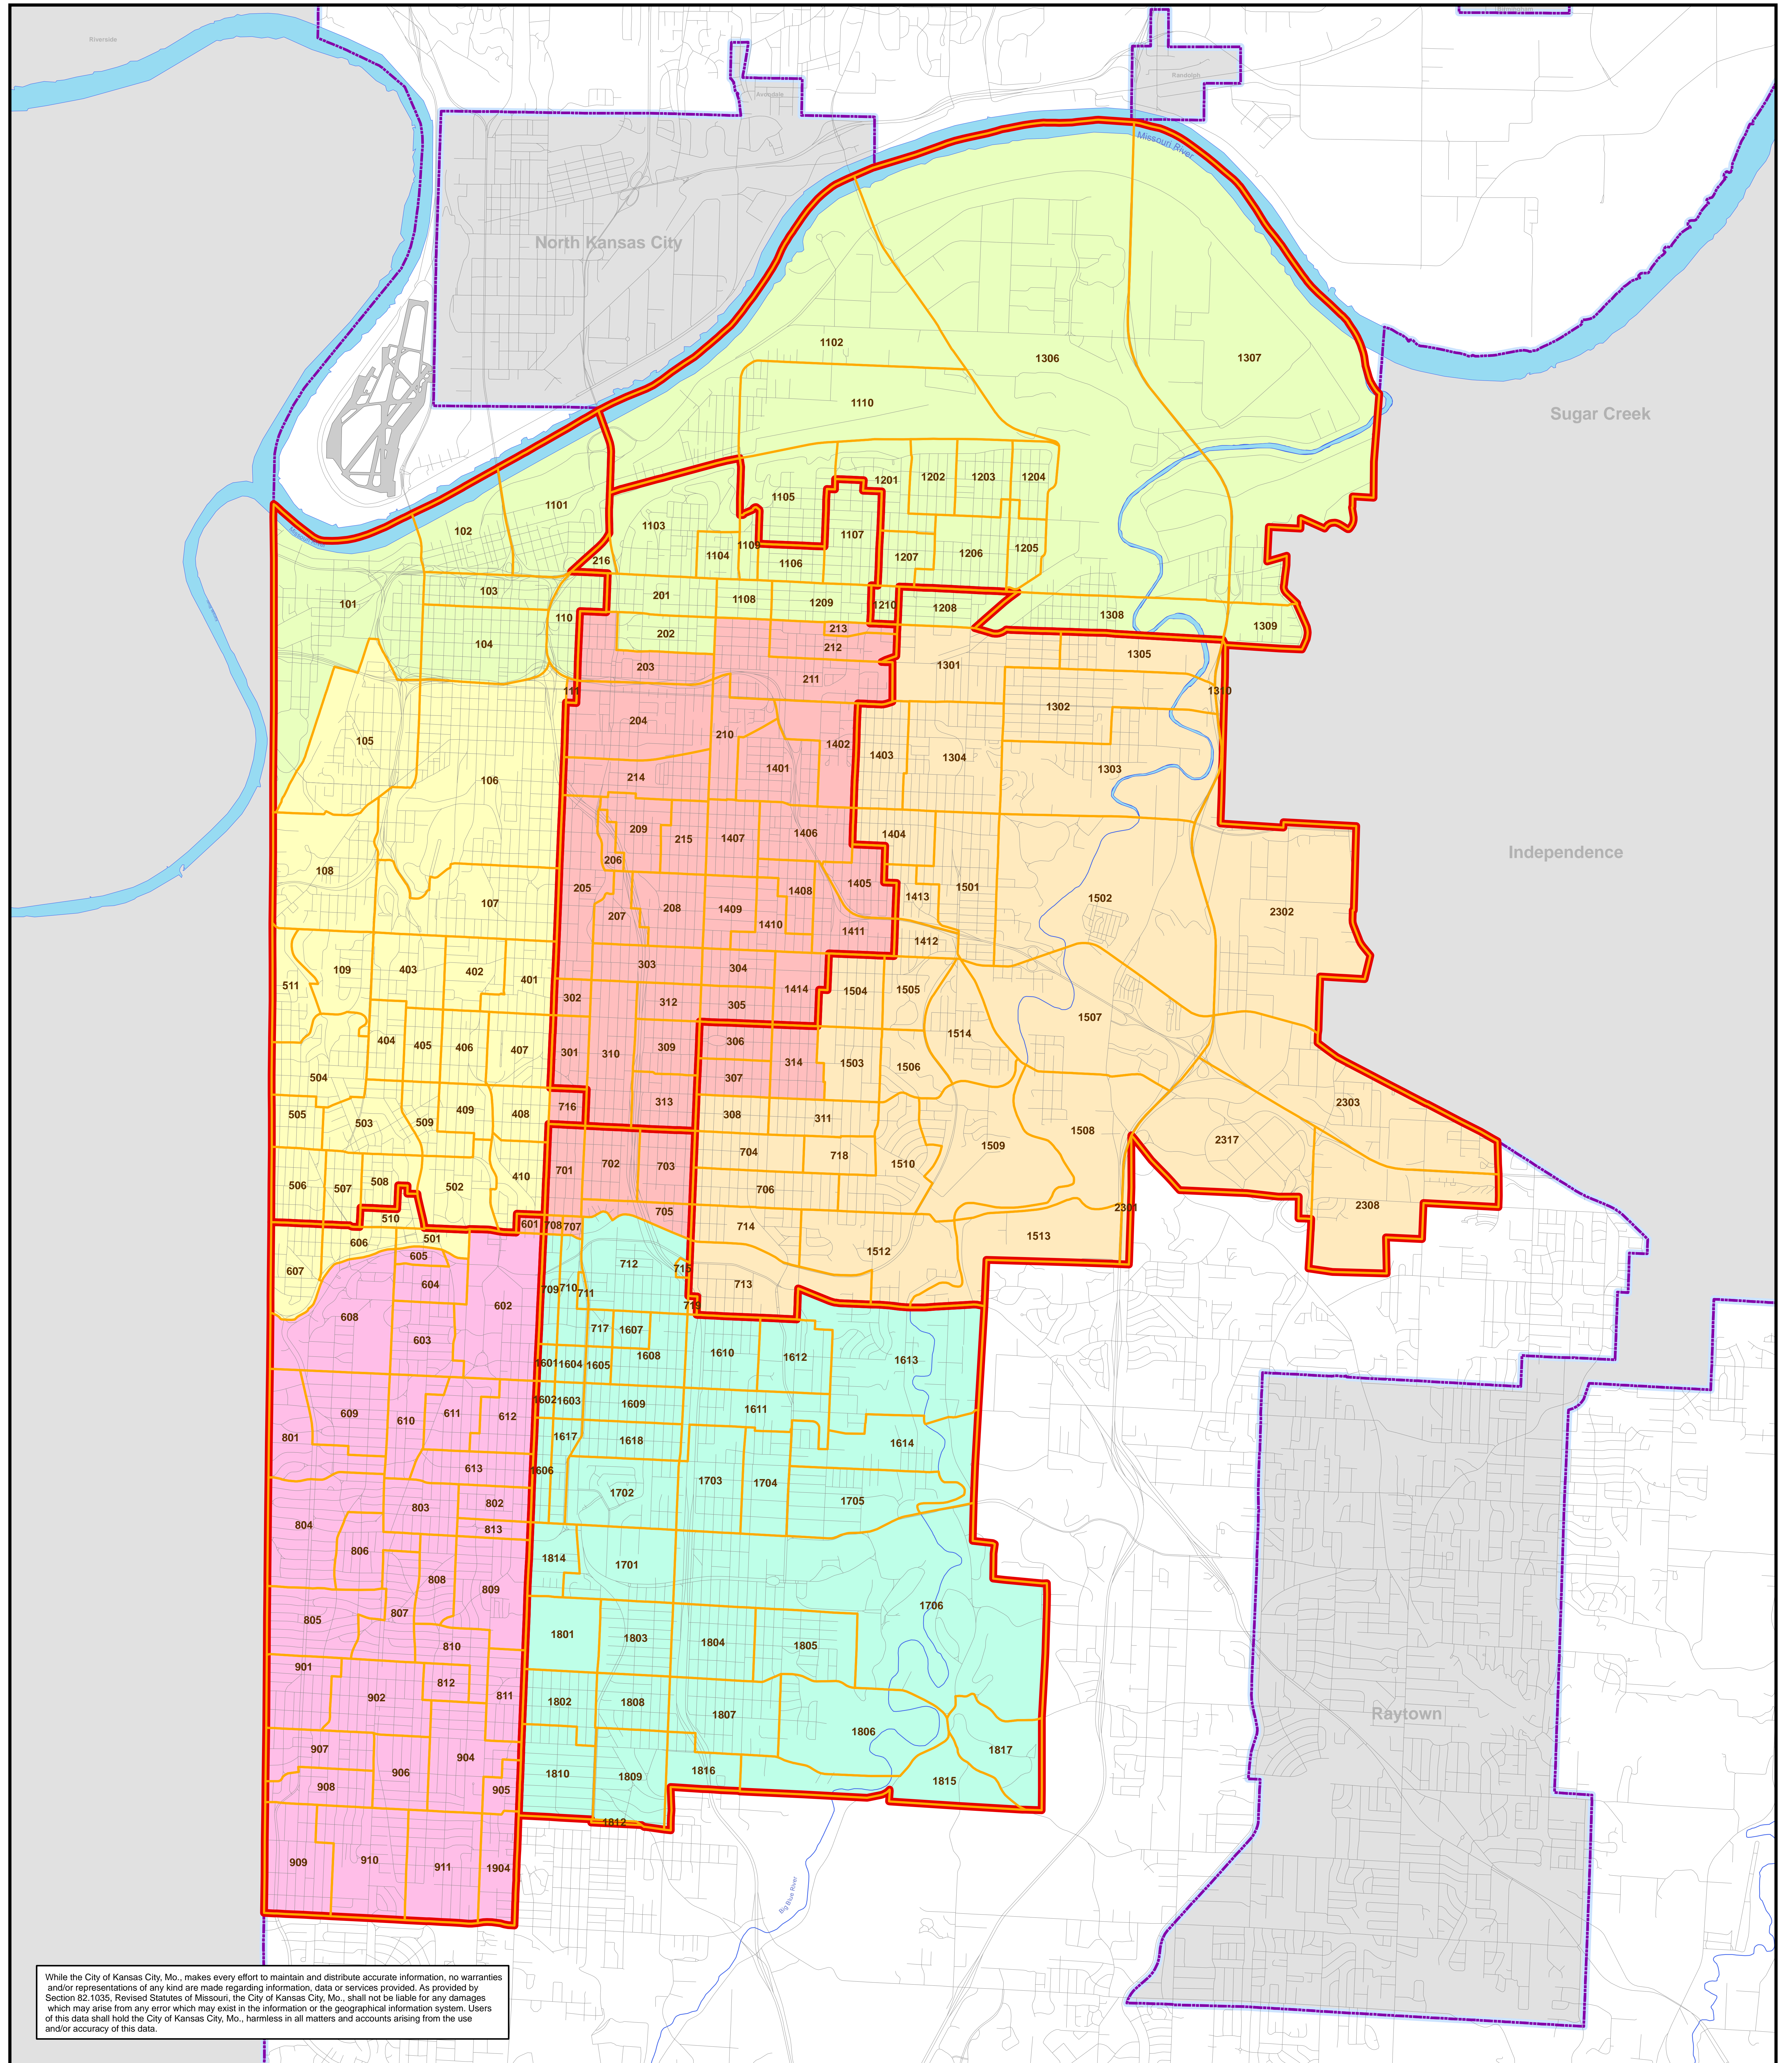

KC School District Subdistricts Possible Redistricting

Prepared by: City Planning and Development Department
City of Kansas City, Missouri

Possible Redistricting	
 113	 116
 111	 Old Subdistricts
 112	 Precincts
 115