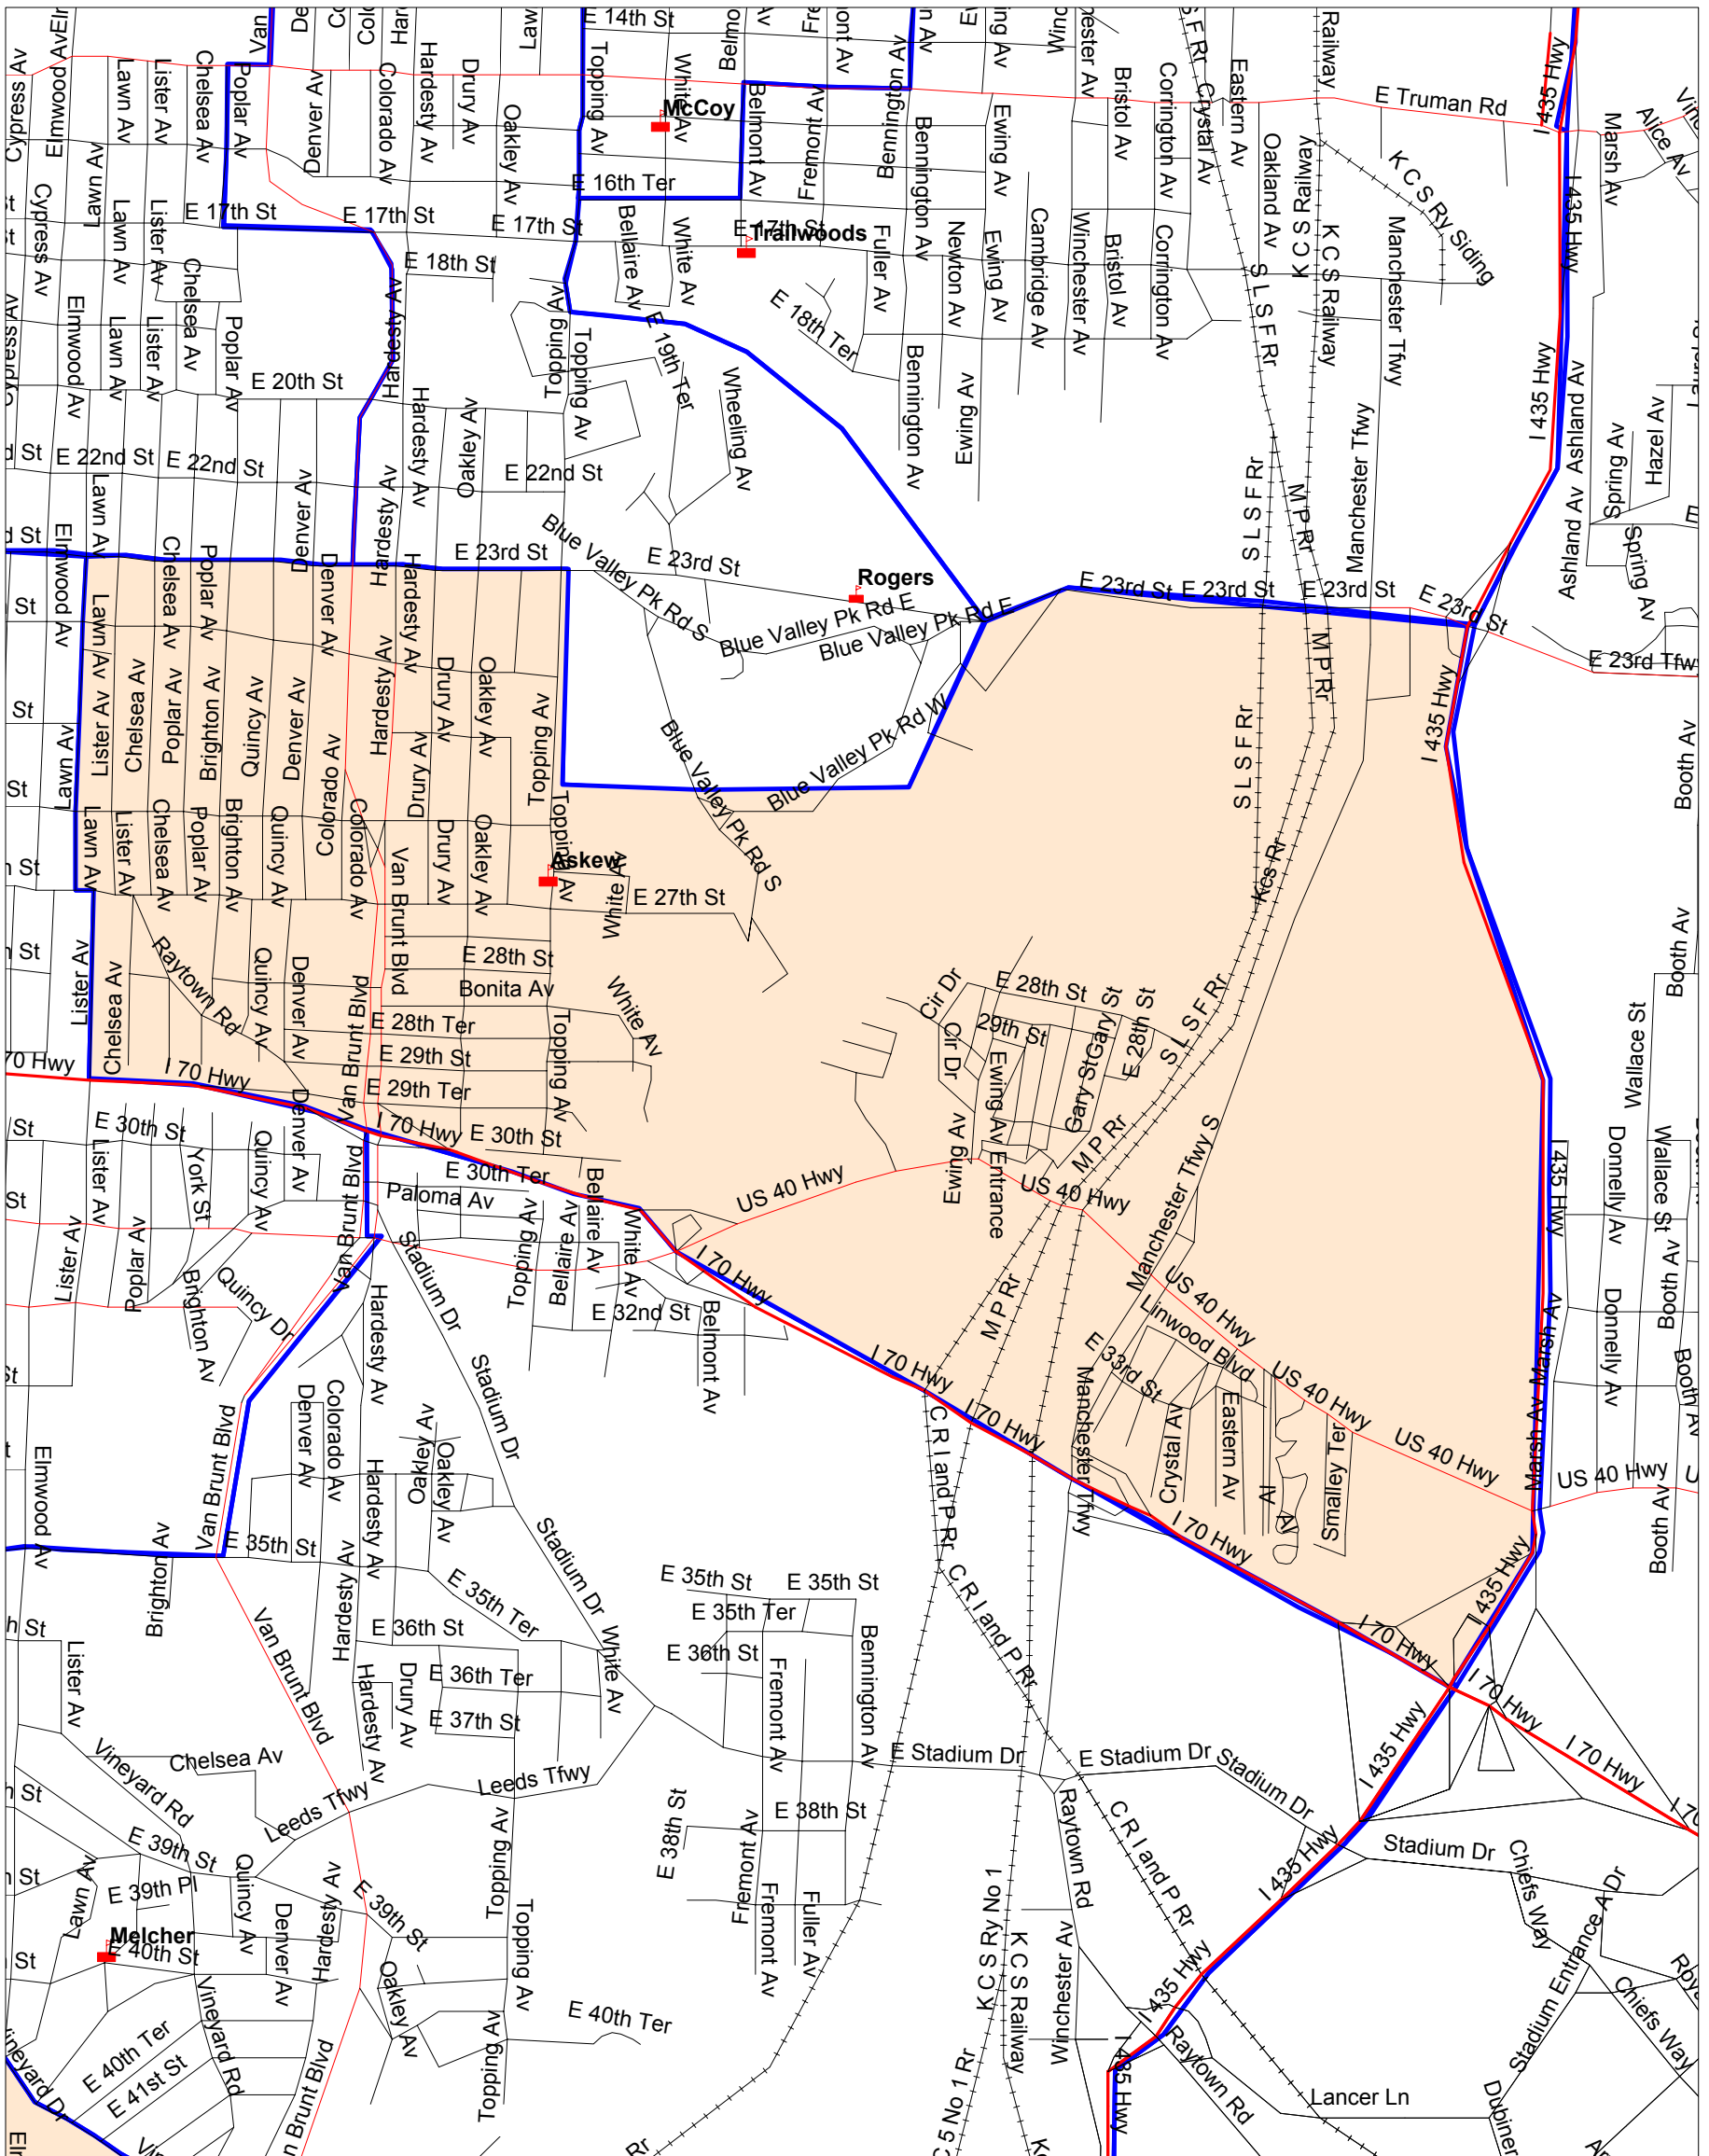

# Kansas City Missouri School District

## Askew K-8 Boundary

**ASKEW ELEMENTARY SCHOOL BOUNDARY**

Starting at I-70 & Lawn, north on Lawn Ave to 23rd St, east on 23rd St to Topping Ave, south on Topping Ave to a point east of 25th Ter, east to Valley Pk Rd & 55th Ter, northeast to Blue Valley Pk Rd & 23rd St, east to I-435, south on I-435 to I-70, west on I-70 to Lawn Ave.