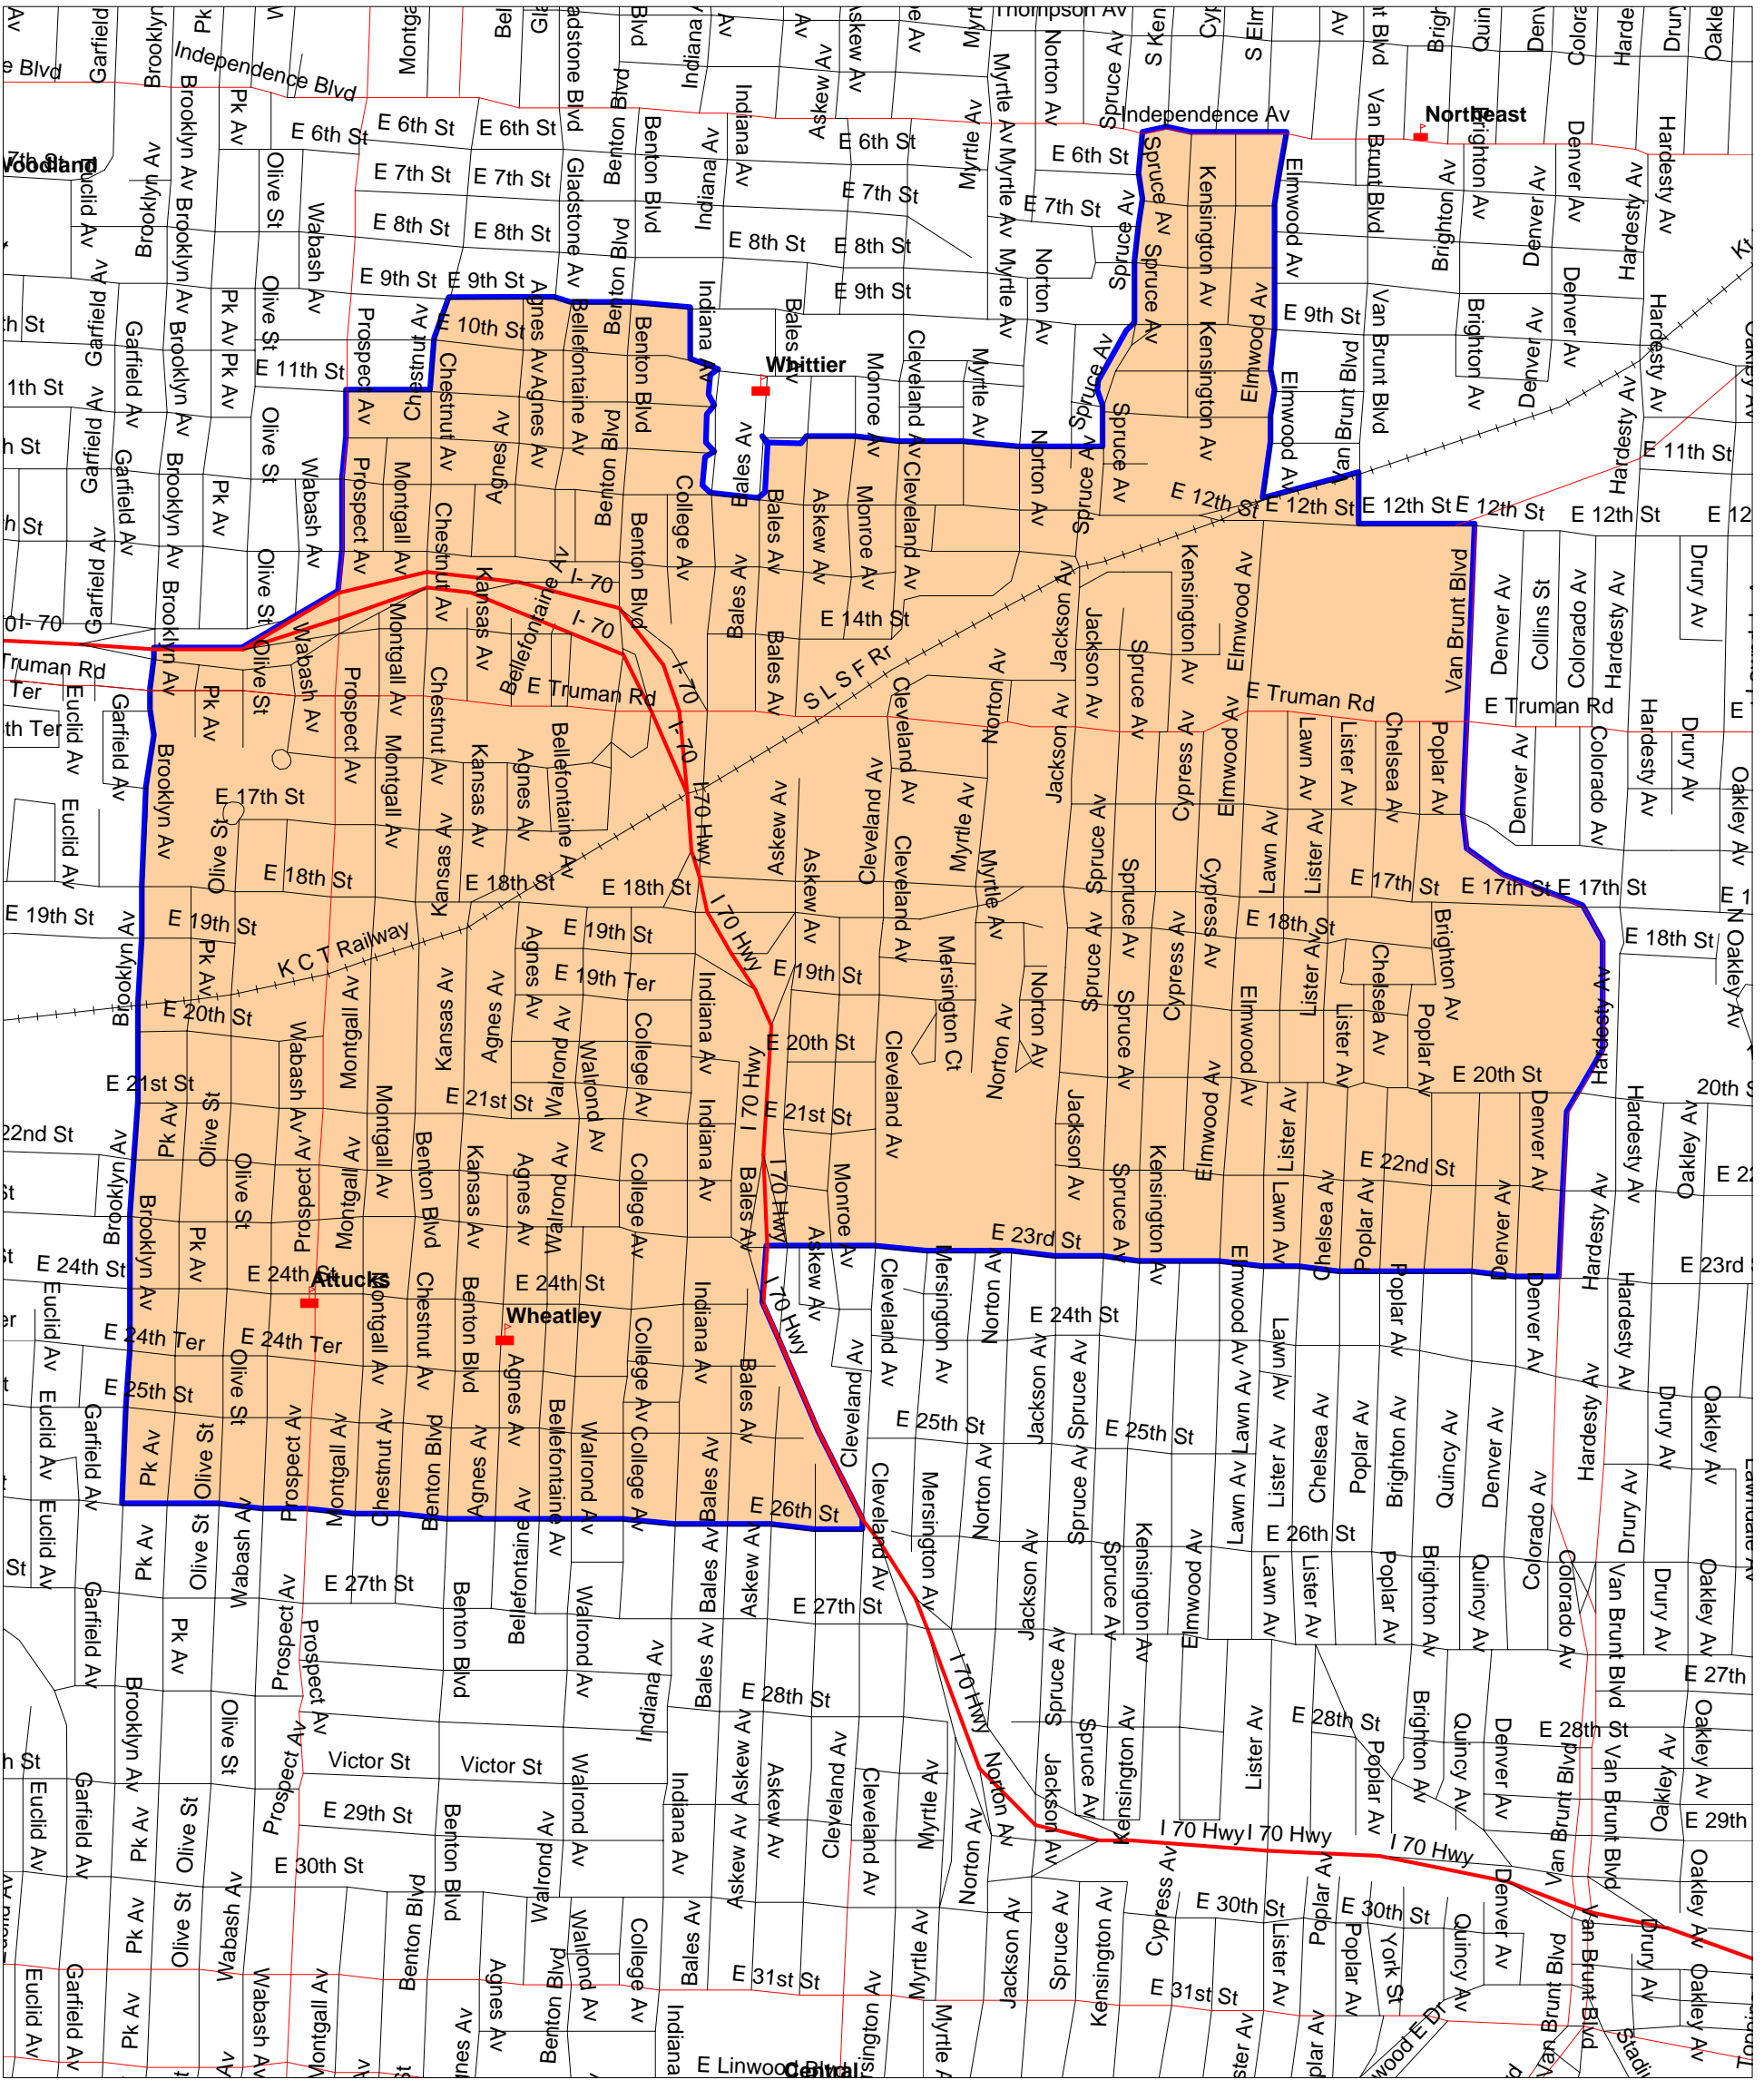

Kansas City Missouri School District (Wheatly) at Attucks 7 - 8 Grade Boundary

ATTUCKS 7 - 8 GRADE SCHOOL BOUNDARY

Starting at 26th St & Brooklyn Ave go North on Brooklyn Ave to I-70, East on I-70 to Prospect, North on Prospect to 11th St, East on 11th St to Chestnut Ave, North on Chestnut Ave to 9th St, East on 9th St to Indiana Ave, South on Indiana Ave to 12th St, East on 12th St to Bales, North on Bales to 11th St, East on 11th St to Spruce, North on Spruce to Independence Ave, East on Independence Ave to Elmwood, South on Elmwood Ave to KT Railroad, Northeast on KT Railroad to Van Brunt Blvd, South on Van Brunt Blvd to 12th St, East on 12th St to Van Brunt Blvd, South on Van Brunt Blvd to 23rd St, West on 23rd St to I-70, South on I-70 to Cleveland & 23rd St, West on 23rd St to Brooklyn Ave.