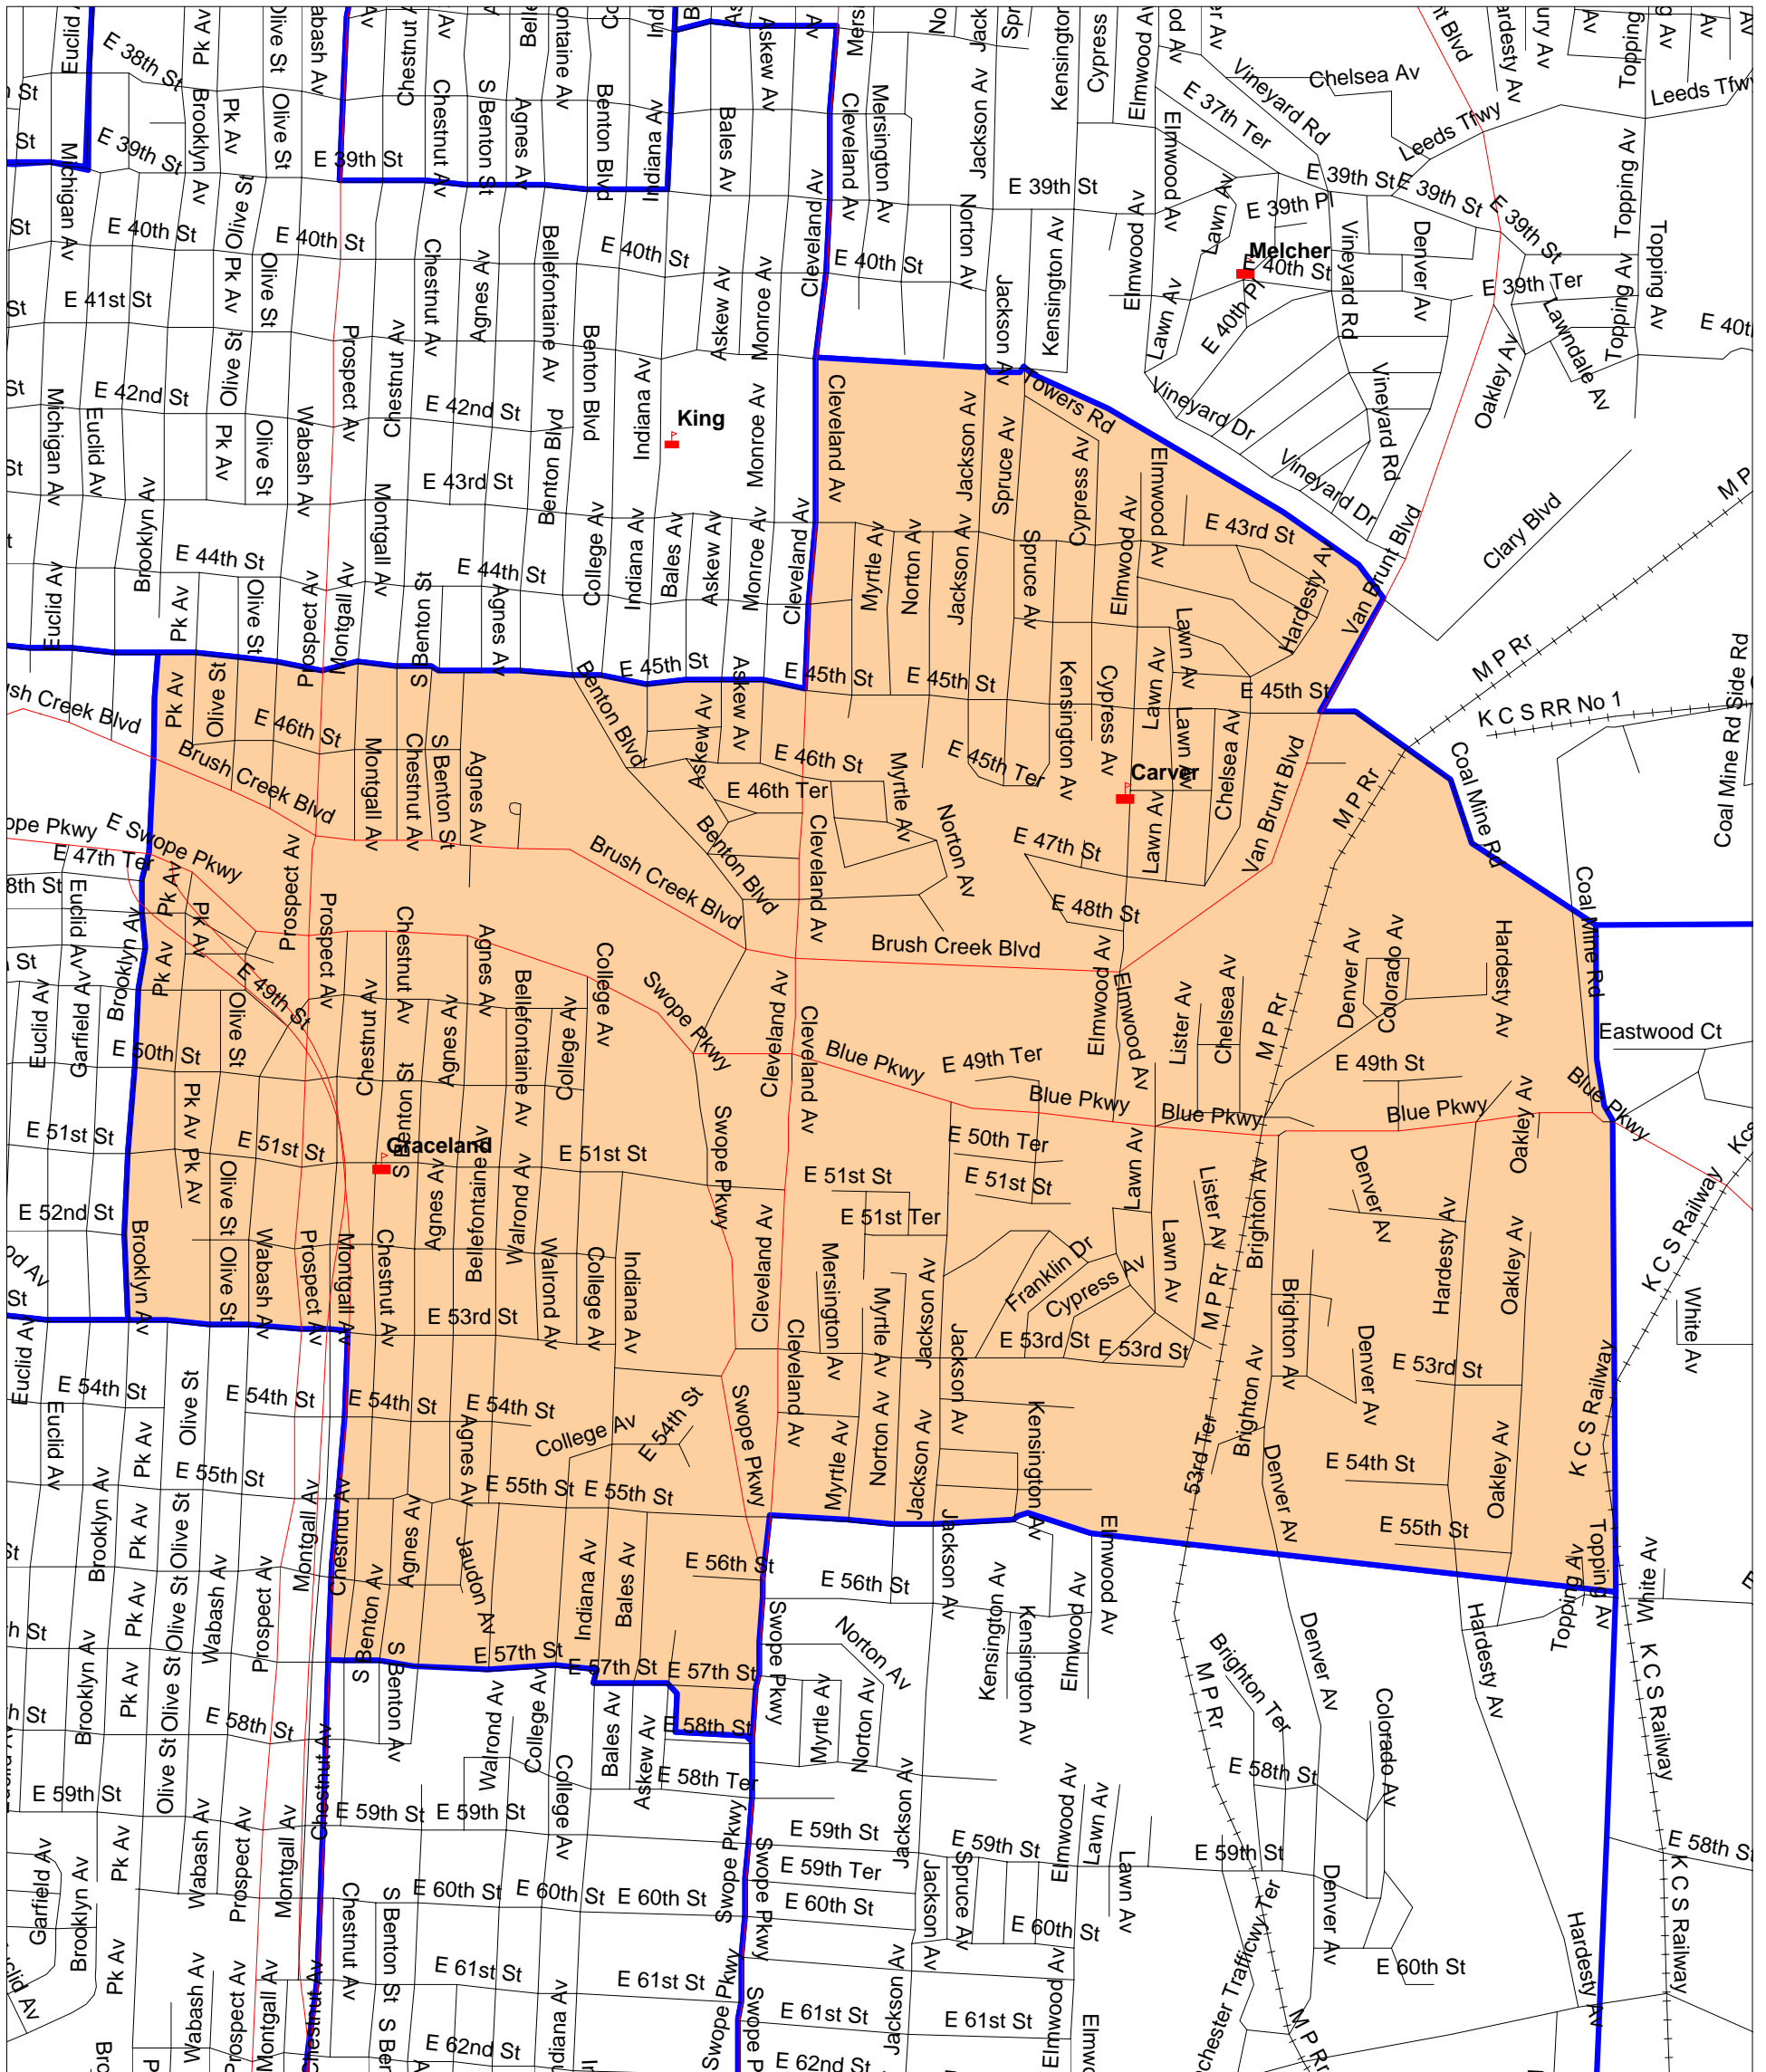

Kansas City Missouri School District (Graceland) at Carver K-8 Boundary

CARVER ELEMENTARY SCHOOL BOUNDARY

Starting at 57th & Montgall go north on Montgall to 53rd St, west on 53rd St to Brooklyn Ave, North on Brooklyn to 45th St, East on 45th St to Cleveland Ave, North on Cleveland Ave to 41st St, East on 41st St to Vineyard Dr, Southeast on Vineyard Dr to Van Brunt Blvd, South and West on Van Brunt Blvd to a point south of Brush Creek Blvd, West to College Ave, South on College Ave to 55th St, East on 55th St to Swope Parkway, South on Swope Parkway to 57th St, West on 57th St to Montgall Av.