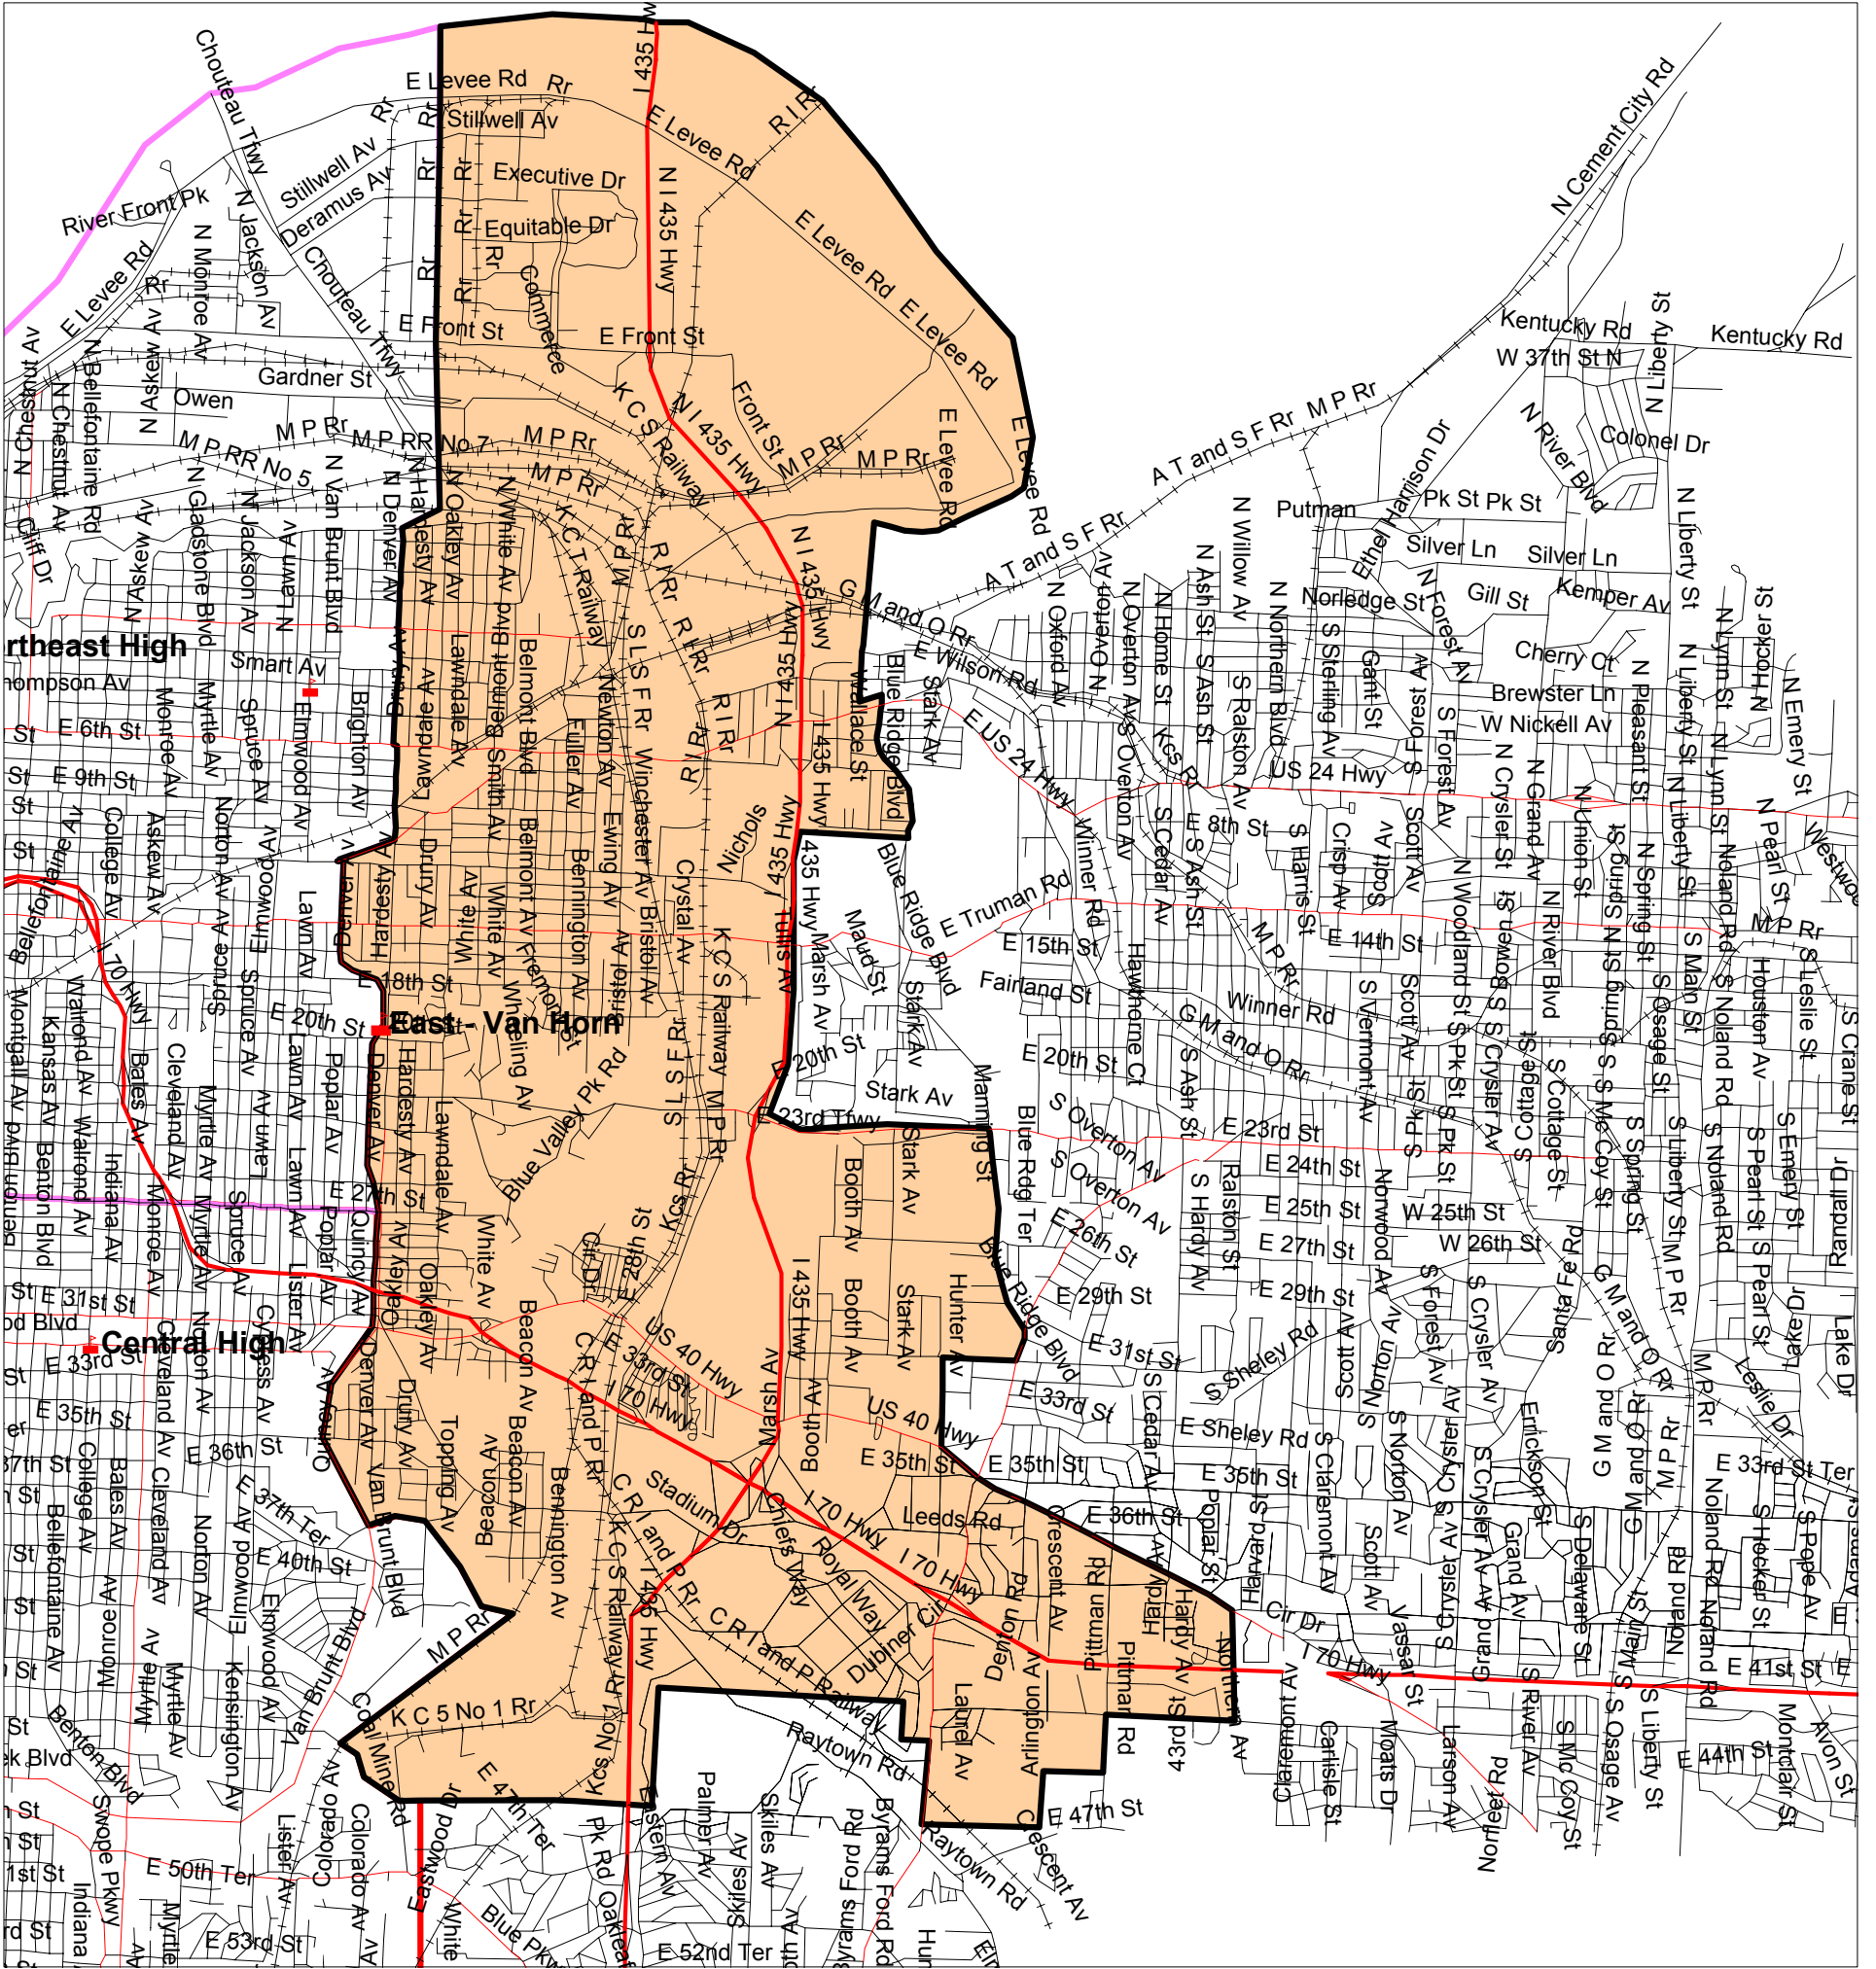

Kansas City Missouri School District East High School Boundary

VAN HORN HIGH SCHOOL ATTENDANCE BOUNDARY

Starting at Leeds Tfwy & Van Brunt Blvd, north to Winner Rd, east on Winner Rd to Hardesty Ave, north on Hardesty Ave to Gladstone Blvd, north to a point north of KCS Railroad at the Missouri River, east on the Missouri River to a point north of Vermont St & Missouri River, follow District Boundary line south to 39th St & Claremont St, west to 40 Highway, south on District Boundary line to 43rd St, west on 43rd St to Pittman Rd, south on Pittman Rd and continue on District Boundary line south and west to 47th St, west on 47th St to Coal Mine Rd, northeast on Coal Mine Rd to MP Railroad, MP Railroad northeast to a point east of 40th Ter at MP Railroad, northwest to Leeds Tfwy & Topping, west on Leeds Tfwy to Van Brunt Blvd.