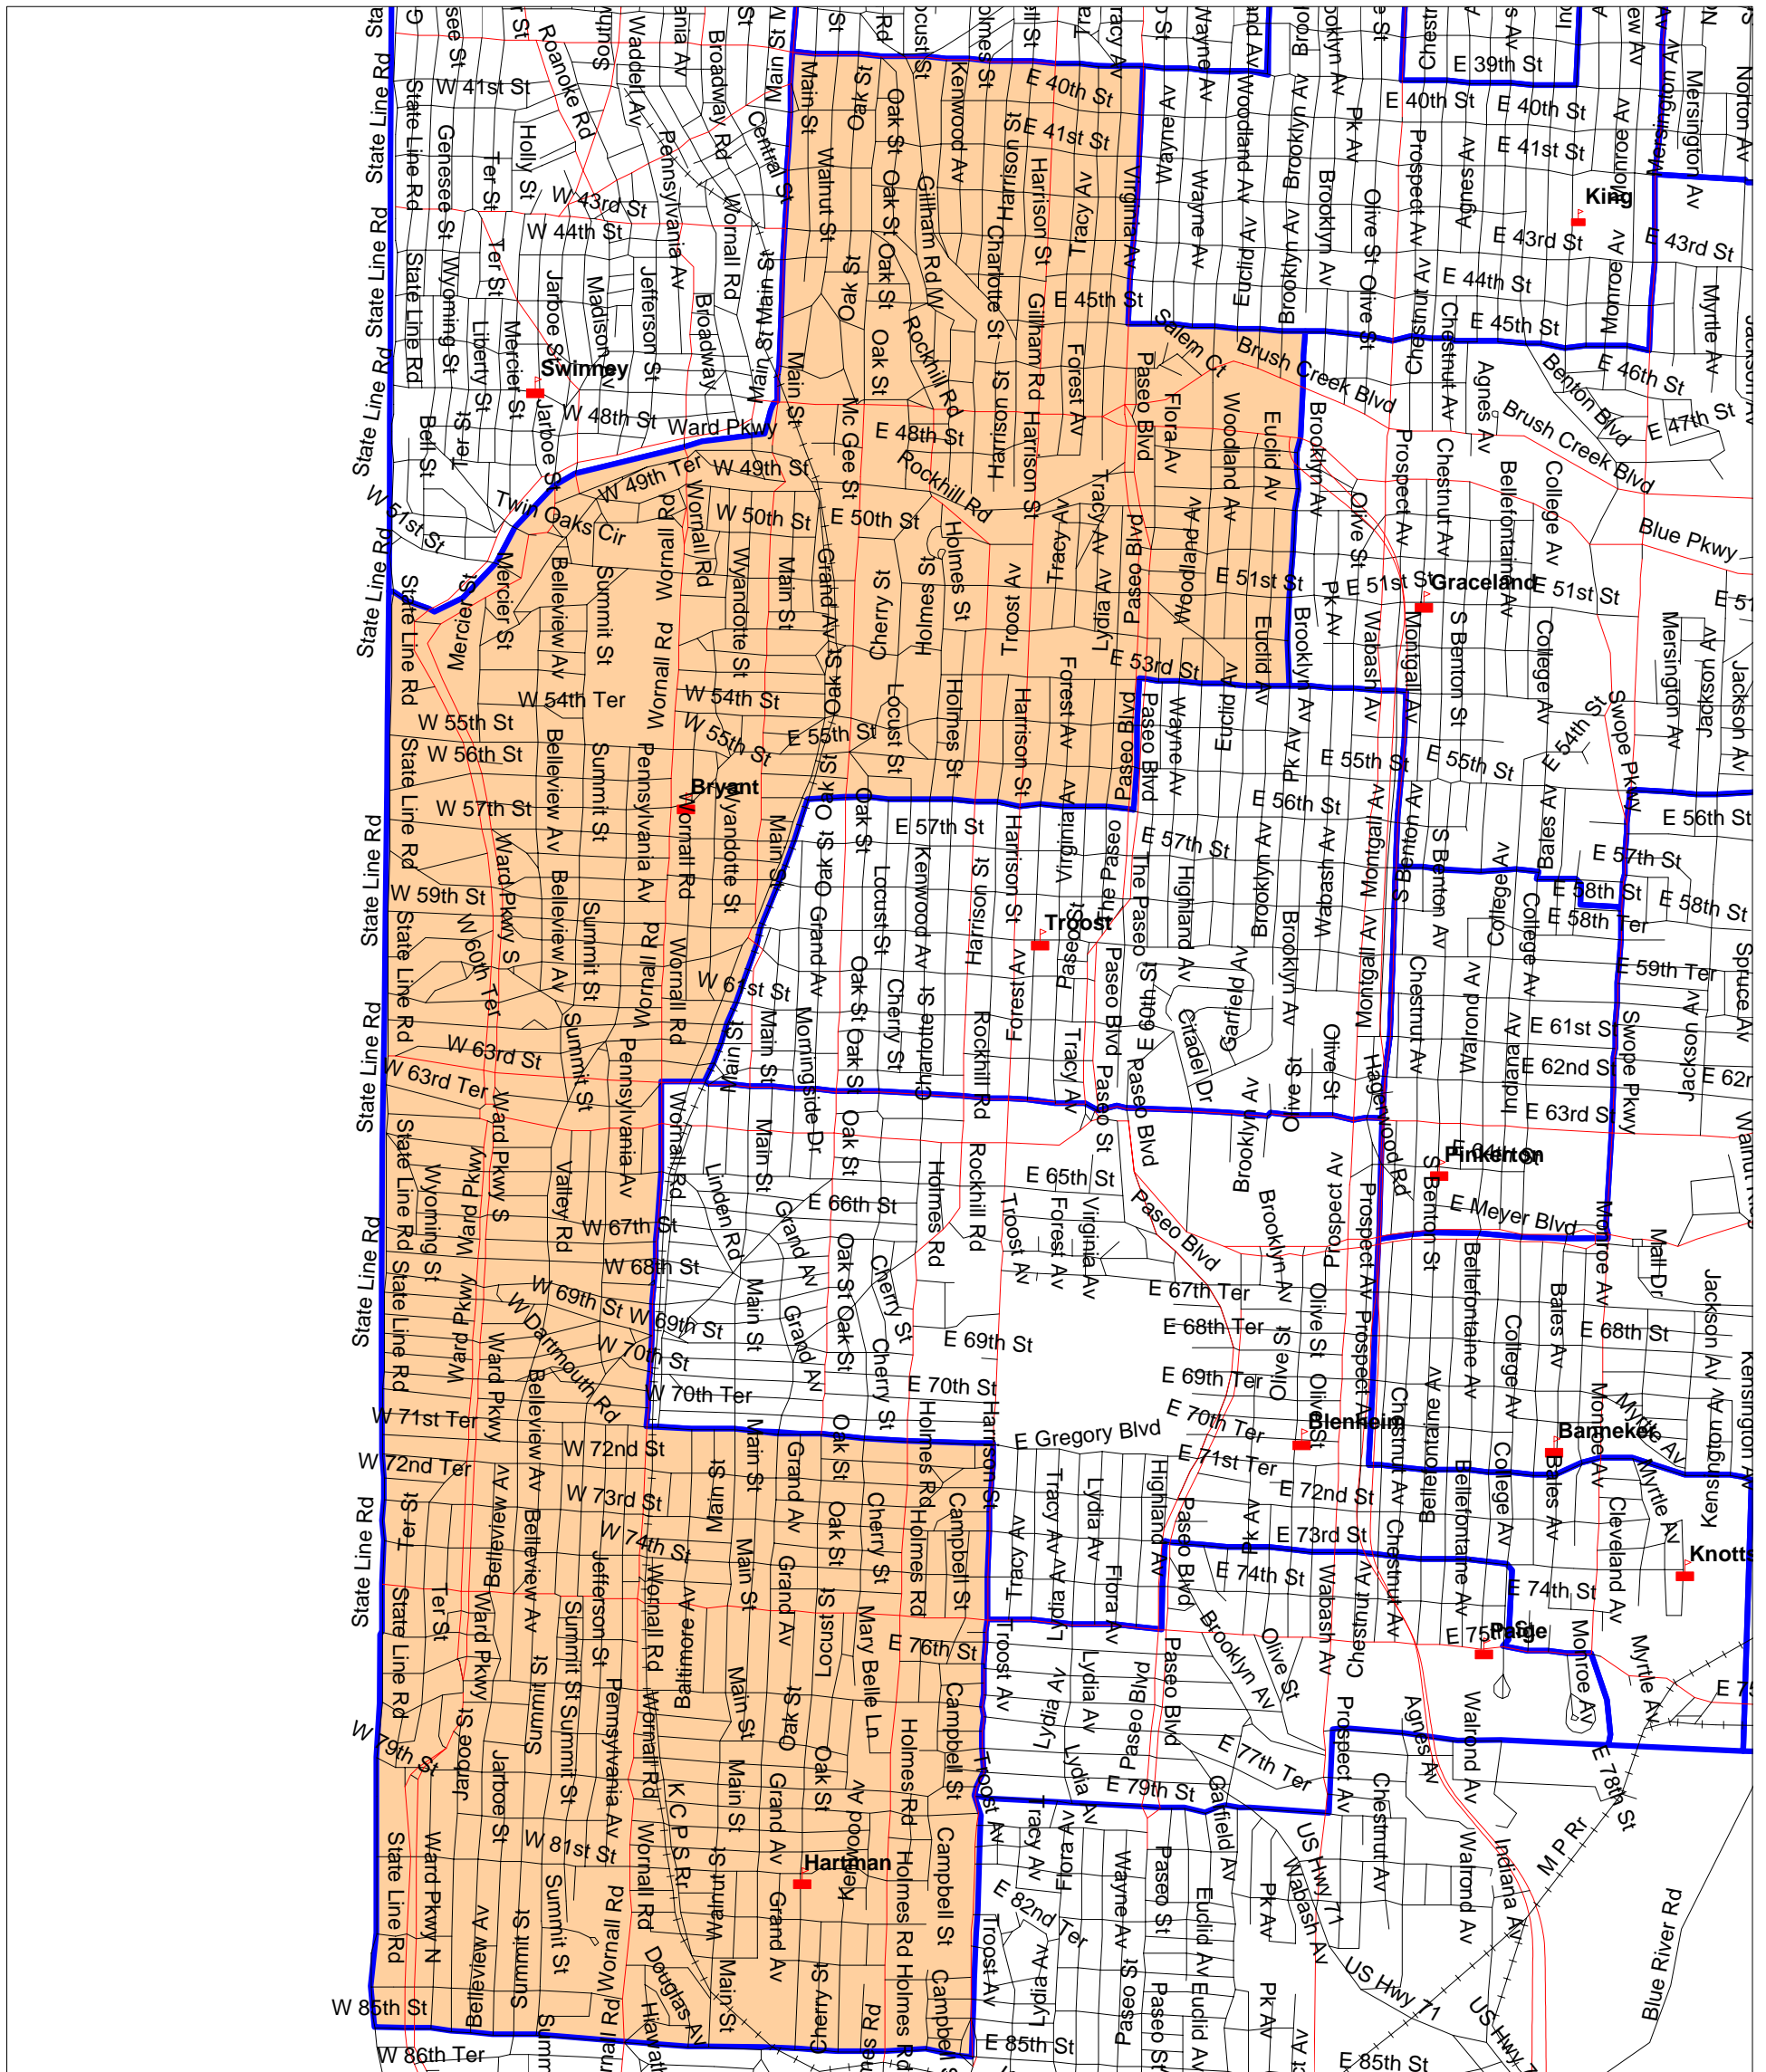

Kansas City Missouri School District (Bryant) at Hartman K-5 Boundary

HARTMAN K-5 ELEMENTARY SCHOOL BOUNDARY

Starting at 85th St & Stateline Rd, go North to 350 Hwy, East on Ward Parkway, Northeast on Ward Parkway to Main St, north to 39th St, east on 39th St to Paseo, South on Paseo to 45th St, East on 45th St to Brooklyn Ave, South on Brooklyn Ave to 53rd St, West on 53rd St to Paseo, South on Paseo to 56th St, West on 56th St to KCPS Railroad, South on KCPS Railroad to 63rd St, West on 63rd St to Wornall Rd, South on Wornall Rd to Gregory Blvd, East on Gregory Blvd to Holmes Rd, South on Holmes Rd to 80th St, East on 80th St to Troost Ave, South on Troost Ave to 85th St, West on 85th St to Stateline Rd