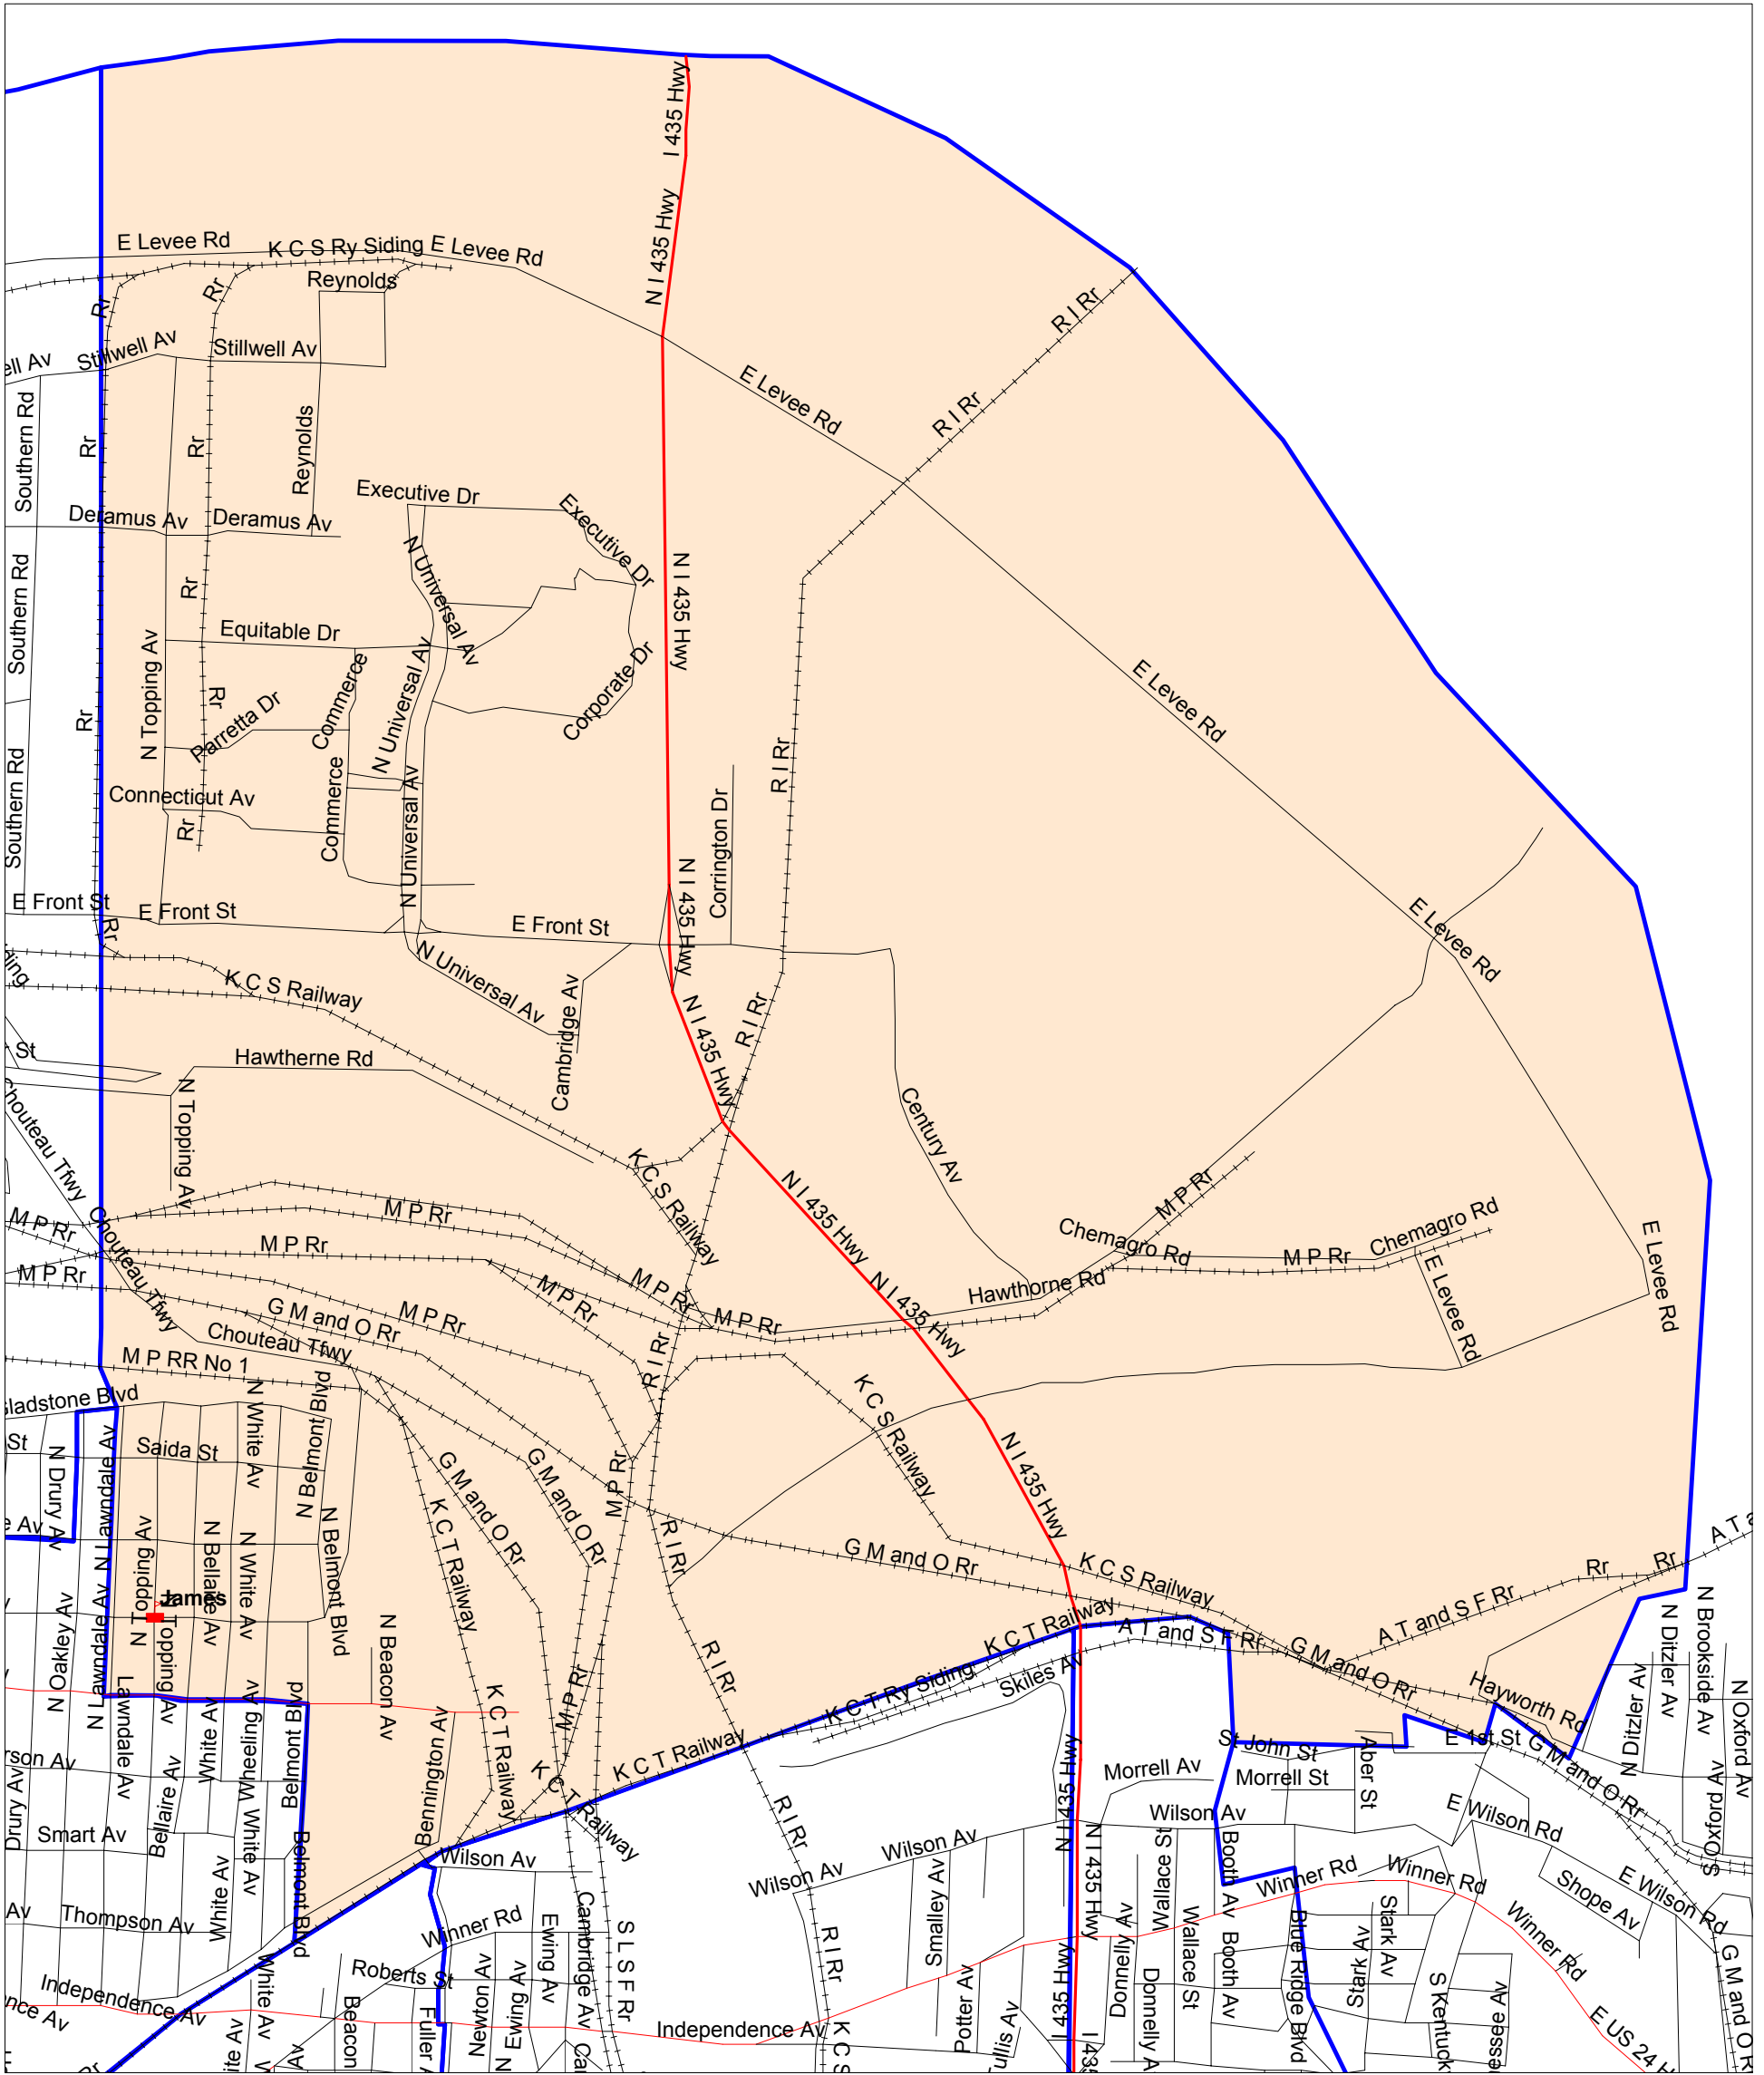

Kansas City Missouri School District James K-8 Boundary

JAMES ELEMENTARY SCHOOL BOUNDARY

Starting at St John Ave & Lawndale Ave, north on Lawndale Ave to the Missouri River, east on the Missouri River around southeast to the east KCMUSD Boundary line, south to the KCT Railway, west on the KCT Railway to Benton Blvd, north on Benton Blvd to St John Ave, west on St John Ave to Lawndale Ave.